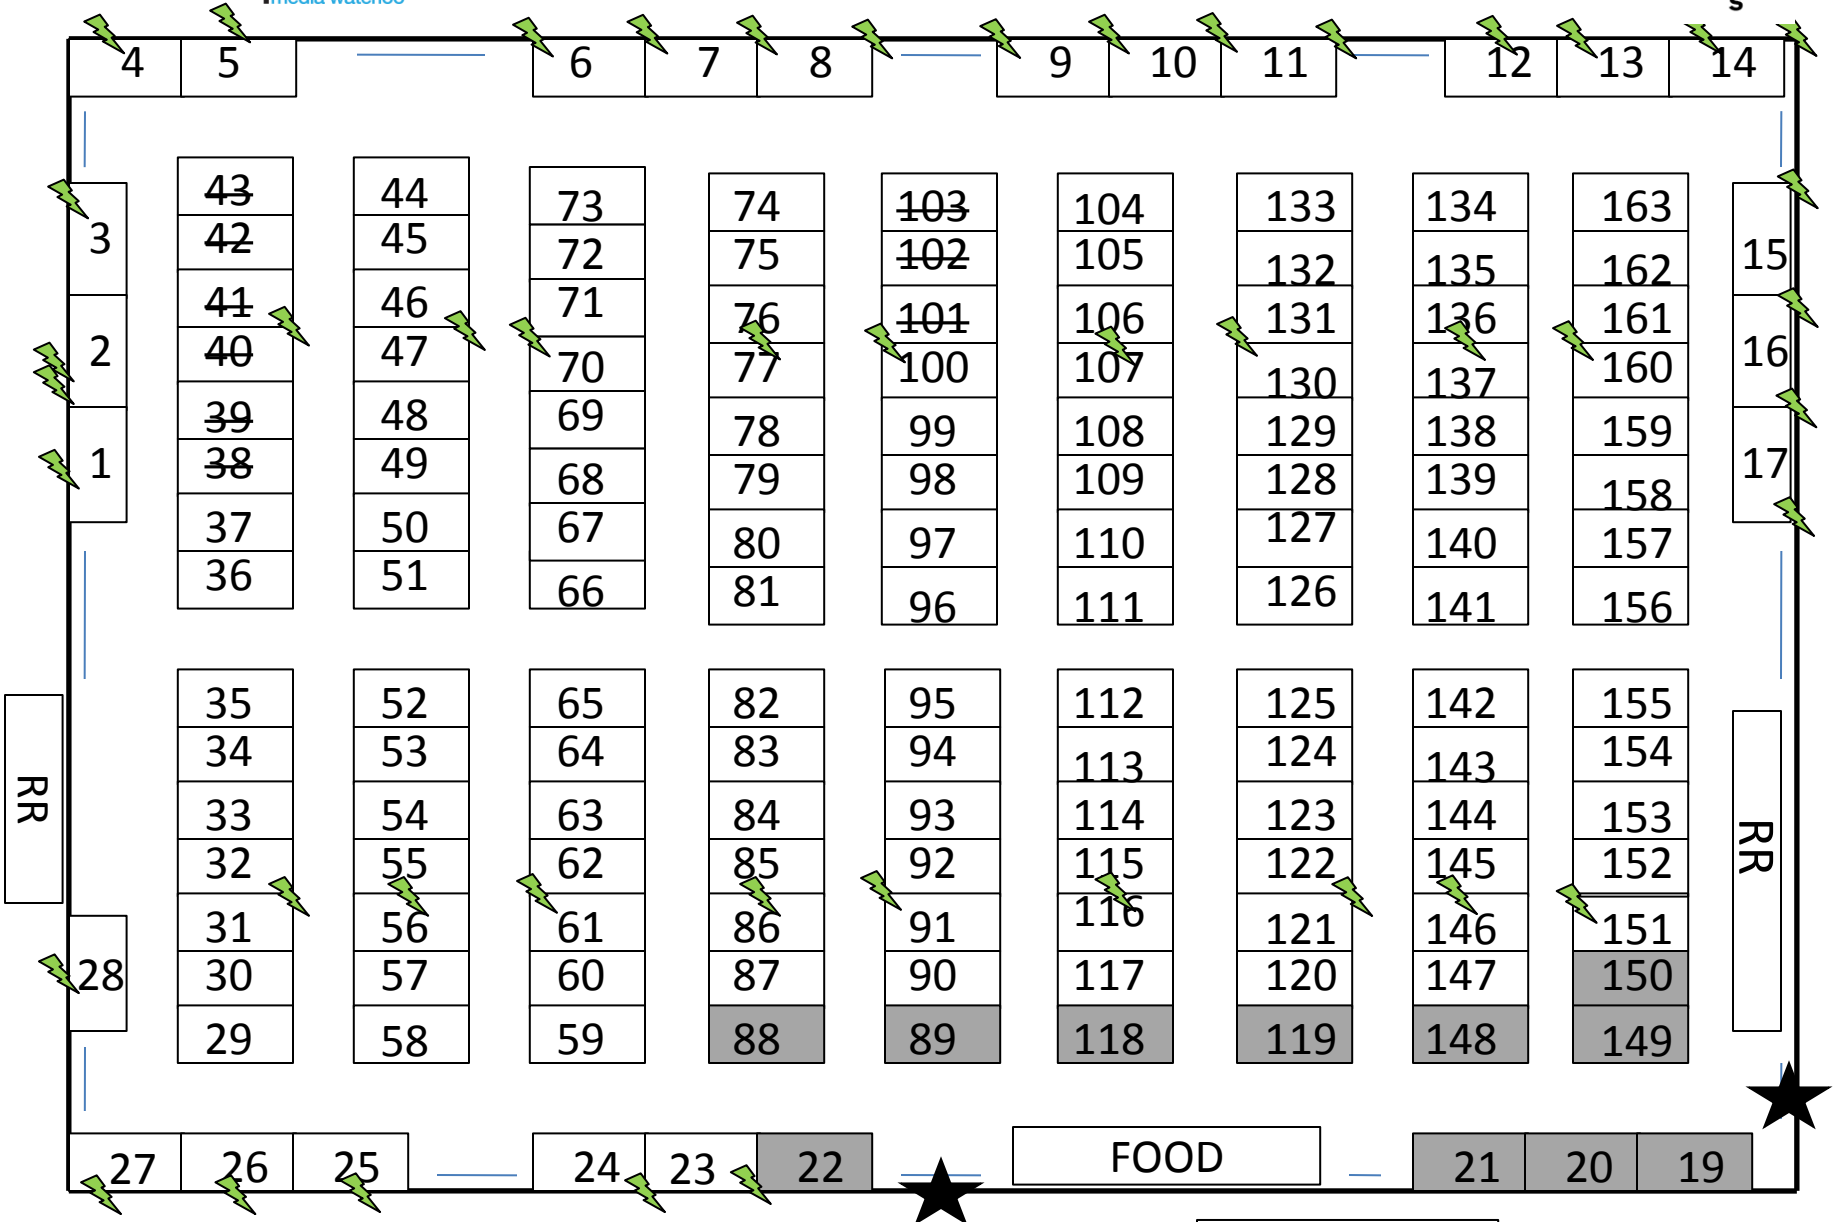

The World's Largest Garage Sale

ALL BOOTHS ARE 10'X20'

KEY

- = Electrical
- = Premium Booth