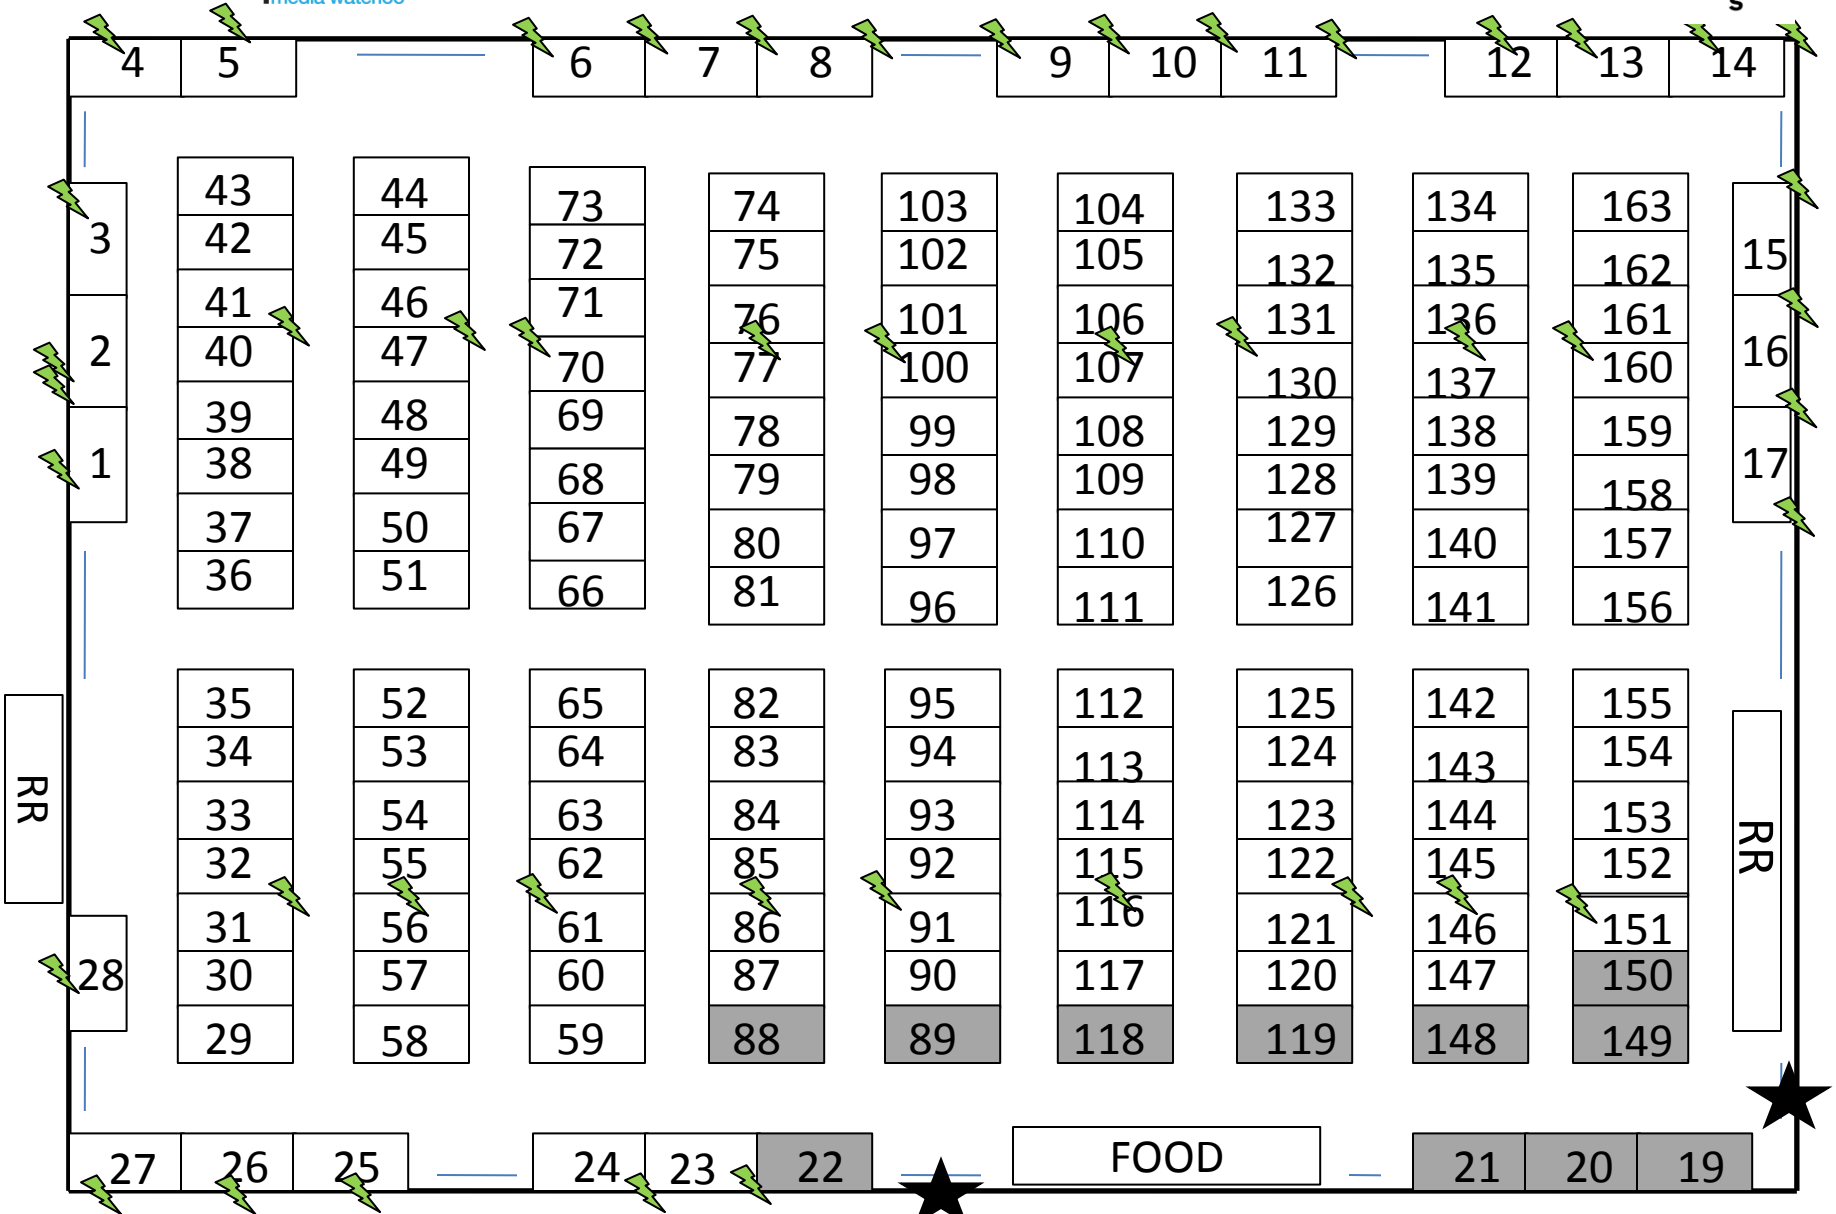

# The World's Largest Garage Sale

**ALL BOOTHS ARE APPROXIMATELY 10'X20'**

**KEY**

- = Electrical
- = Premium Booth