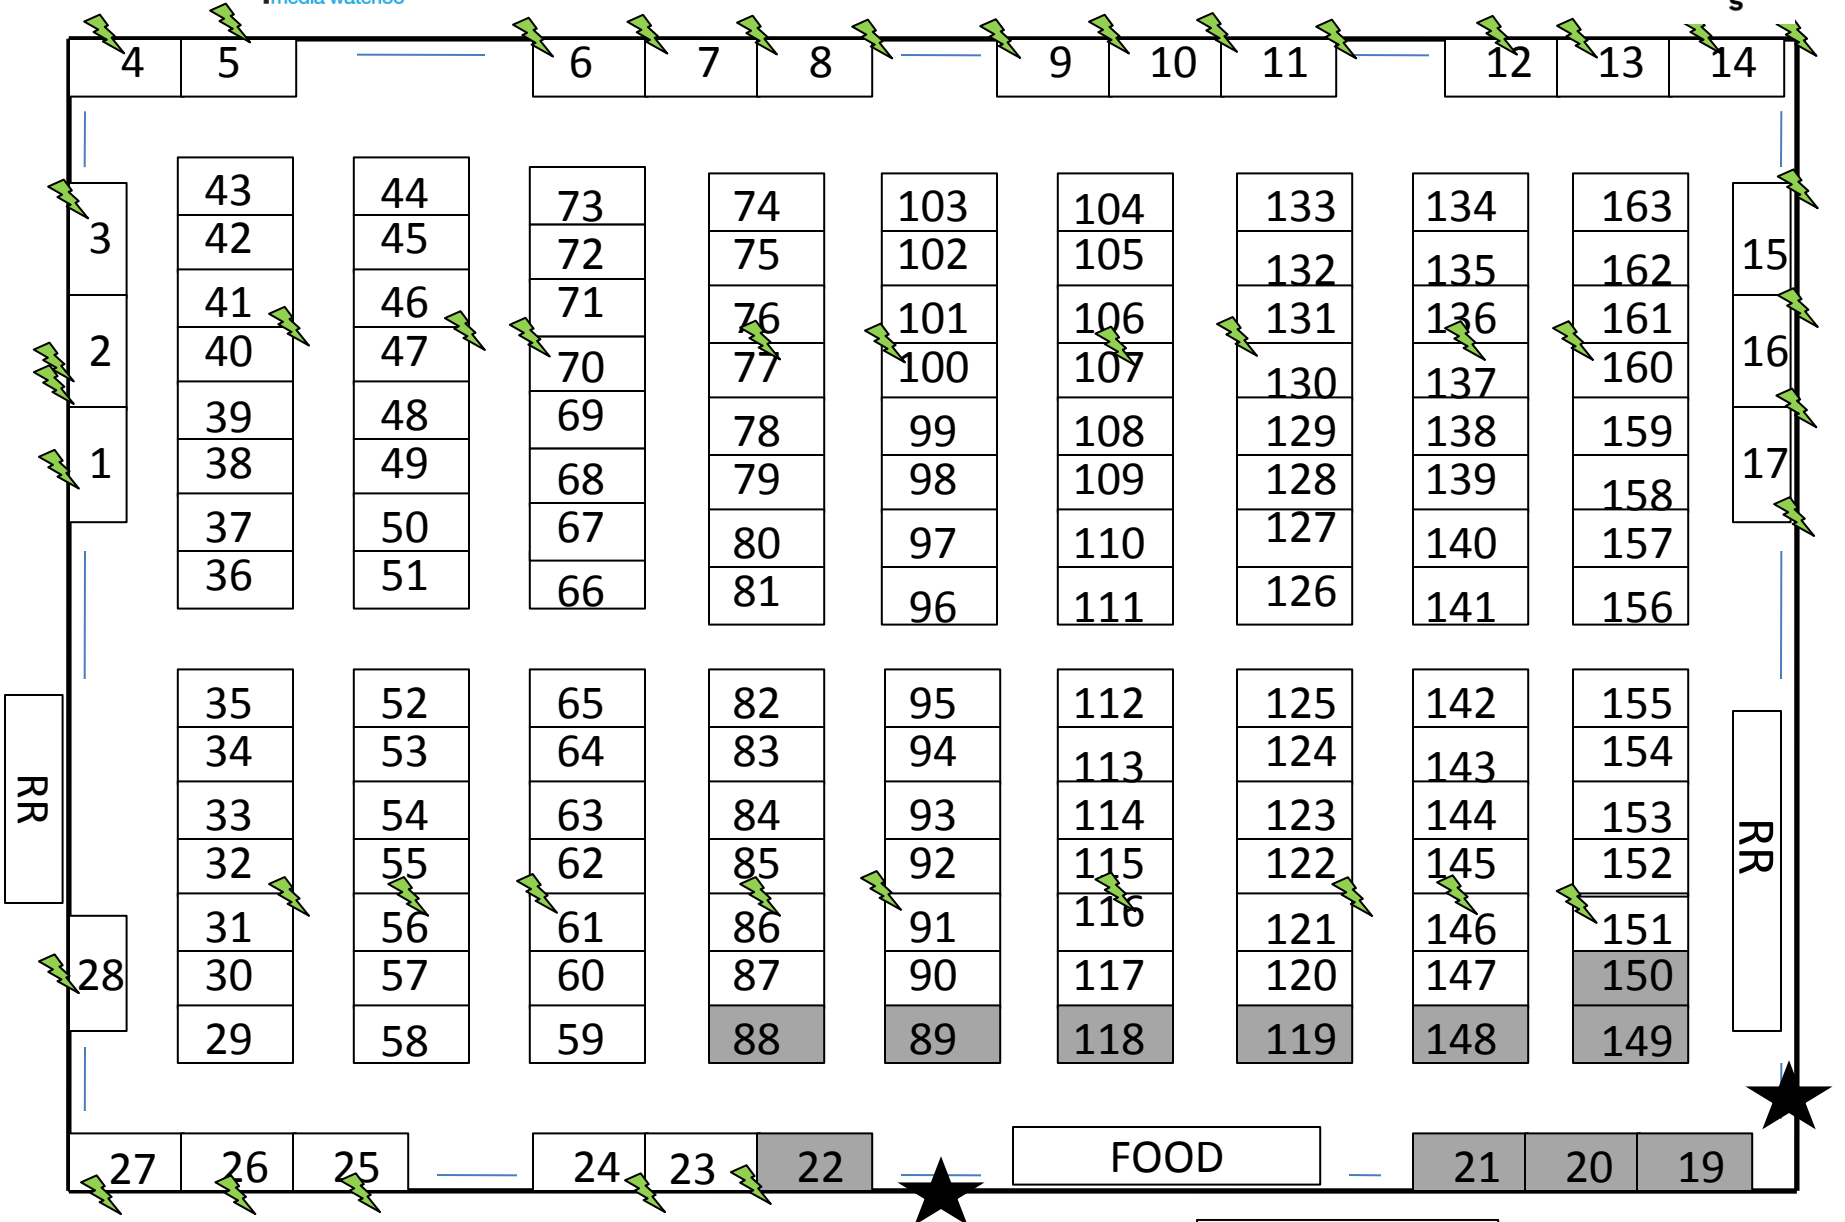

The World's Largest Garage Sale

ALL BOOTHS ARE 10'X20'

KEY

- = Electrical
- = Premium Booth