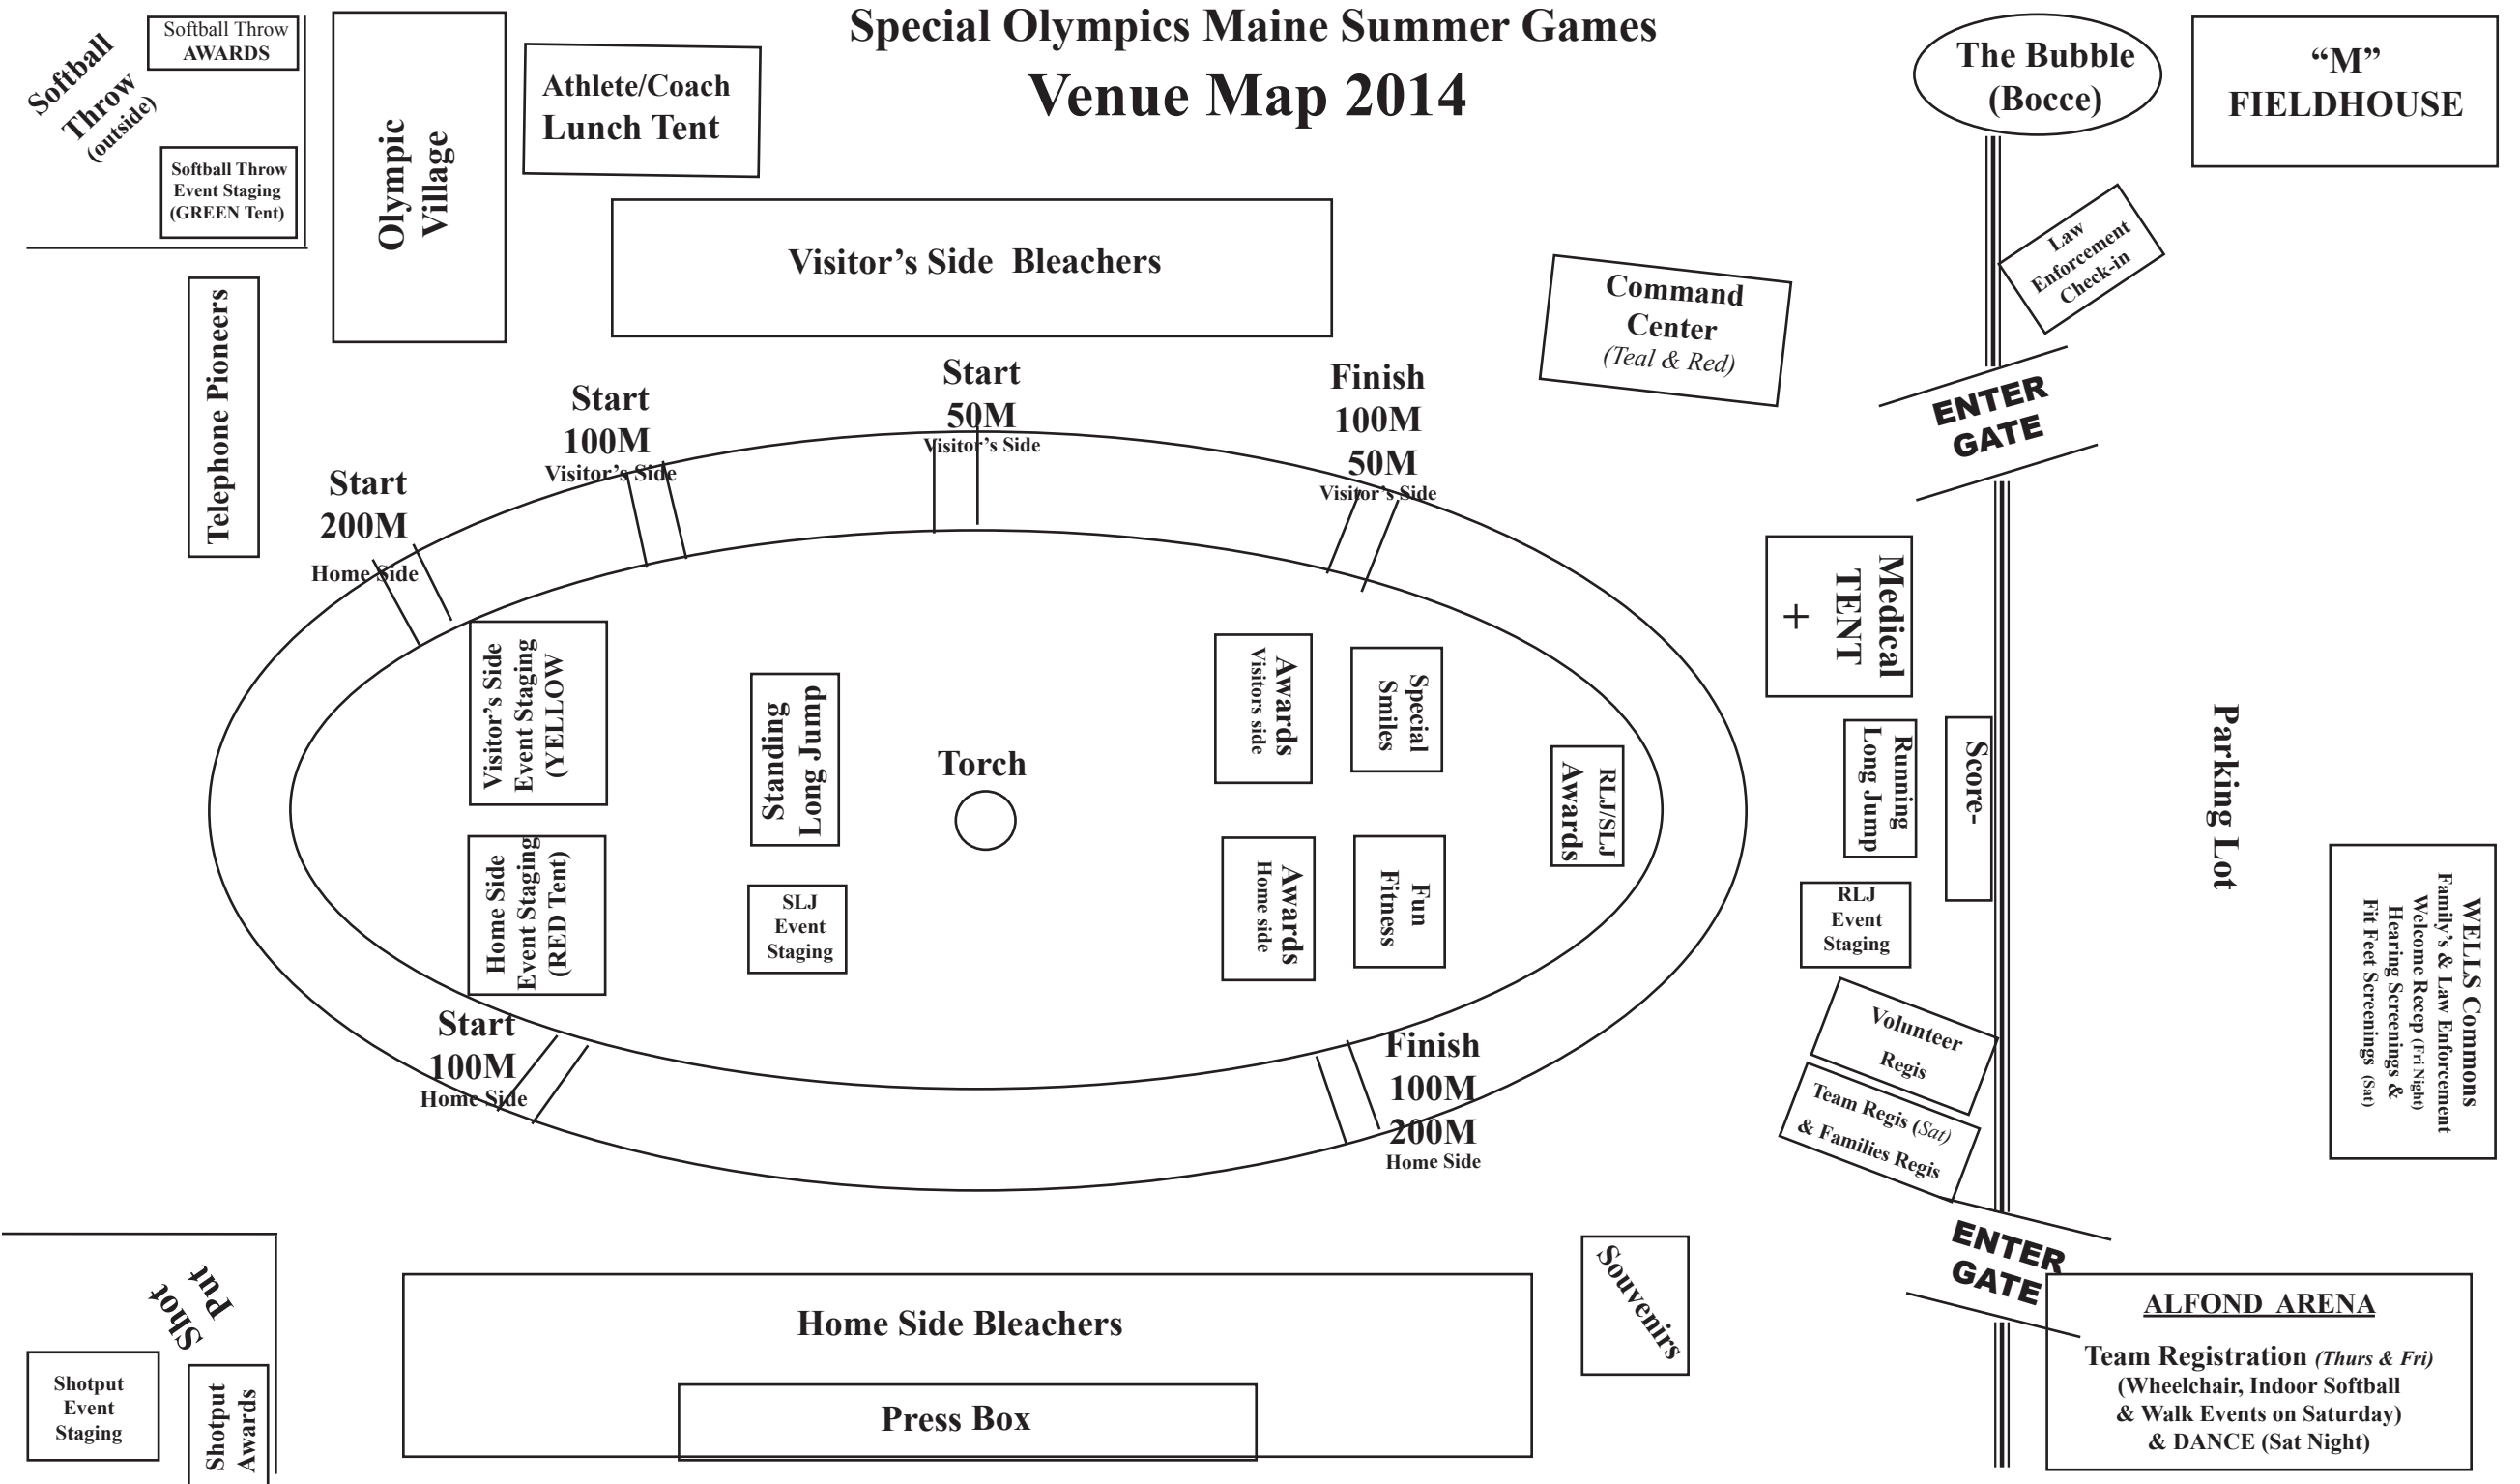

Special Olympics Maine Summer Games Venue Map 2014

Softball Throw AWARDS
Softball Throw Event Staging (GREEN Tent)

Olympic Village

Athlete/Coach Lunch Tent

Visitor's Side Bleachers

Command Center (Teal & Red)

The Bubble (Bocce)

"M" FIELDHOUSE

Law Enforcement Check-in

ENTER GATE

Telephone Pioneers

Start 200M Home Side

Start 100M Visitor's Side

Start 50M Visitor's Side

Finish 100M Visitor's Side

Visitor's Side Event Staging (YELLOW)

Home Side Event Staging (RED Tent)

Standing Long Jump

SLJ Event Staging

Awards Visitors side

Special Smiles

RLJ/SLJ Awards

Awards Home side

Fun Fitness

Medical TENT +

Running Long Jump

Score-

RLJ Event Staging

Parking Lot

WELLS Commons
Family's & Law Enforcement
Welcome Recep (Fri Night)
Hearing Screenings &
Fit Feet Screenings (Sat)