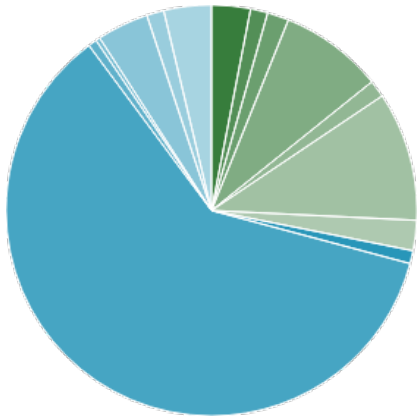

What Central MN city would do ...

What Central MN city would do best in a Zombie Apocalypse?

Total Votes
295

	COUNT	PERCENT	
		COUNTRY	OVERALL
■ St. Cloud	9	3.05%	3.05%
■ Sartell	4	1.36%	1.36%
■ Sauk Rapids	5	1.69%	1.69%
■ Cold Spring	24	8.14%	8.14%
■ Foley	4	1.36%	1.36%
■ Albany	30	10.17%	10.17%
■ Royalton	7	2.37%	2.37%
■ Rice	3	1.02%	1.02%
■ Holdingford	179	60.68%	60.68%
■ St. Joseph	2	0.68%	0.68%
■ Melrose	1	0.34%	0.34%
■ Milaca	12	4.07%	4.07%
■ Avon	4	1.36%	1.36%
■ Other:	11	3.73%	3.73%