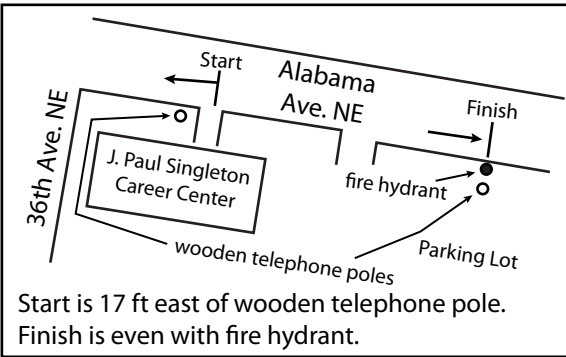

Holt-Nucor 5K

Tuscaloosa, Alabama

Mile 1 is located 28.5 ft east of the center of the manhole cover,
 and 134 ft east of the center of the entrance to the Boy Scout Office.
 Mile 2 is located 18 ft northeast of the center of the railroad tracks.
 Mile 3 is located 21 ft east of the starting line.

Runners must remain in the right-most lane of westbound Jack Warner Pkwy.

Measured By:
 Richard Carroll
 6110 Loblolly Ln.
 Tuscaloosa, AL 35405
 (205) 765-4853

Race Director:
 Amanda Pate
 Nucor Steel
 1700 Holt Rd. NE
 Tuscaloosa, AL 35404
 (205) 562-1548