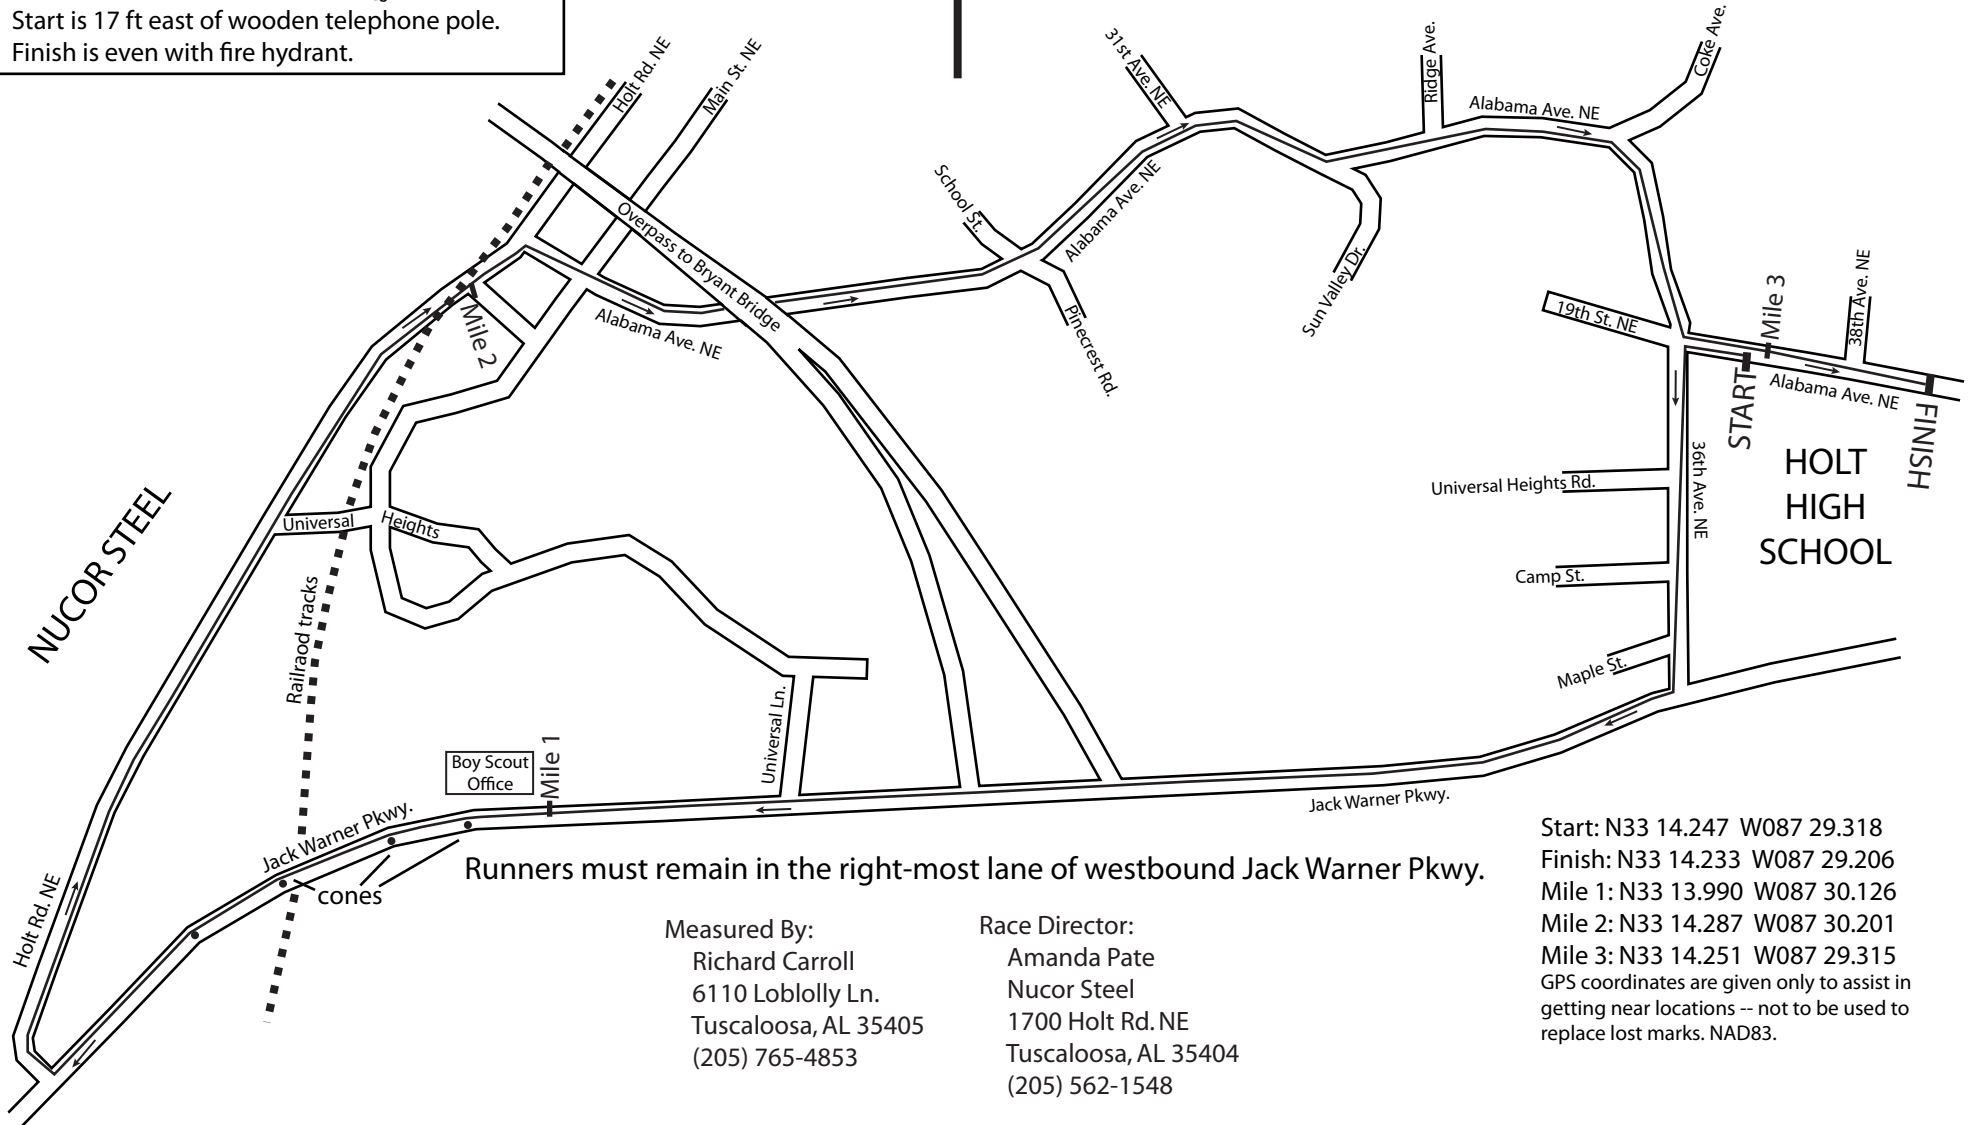

Holt-Nucor 5K

Tuscaloosa, Alabama

Mile 1 is located 28.5 ft east of the center of the manhole cover,
 and 134 ft east of the center of the entrance to the Boy Scout Office.
 Mile 2 is located 18 ft northeast of the center of the railroad tracks.
 Mile 3 is located 21 ft east of the starting line.

Runners must remain in the right-most lane of westbound Jack Warner Pkwy.

Measured By:
 Richard Carroll
 6110 Loblolly Ln.
 Tuscaloosa, AL 35405
 (205) 765-4853

Race Director:
 Amanda Pate
 Nucor Steel
 1700 Holt Rd. NE
 Tuscaloosa, AL 35404
 (205) 562-1548