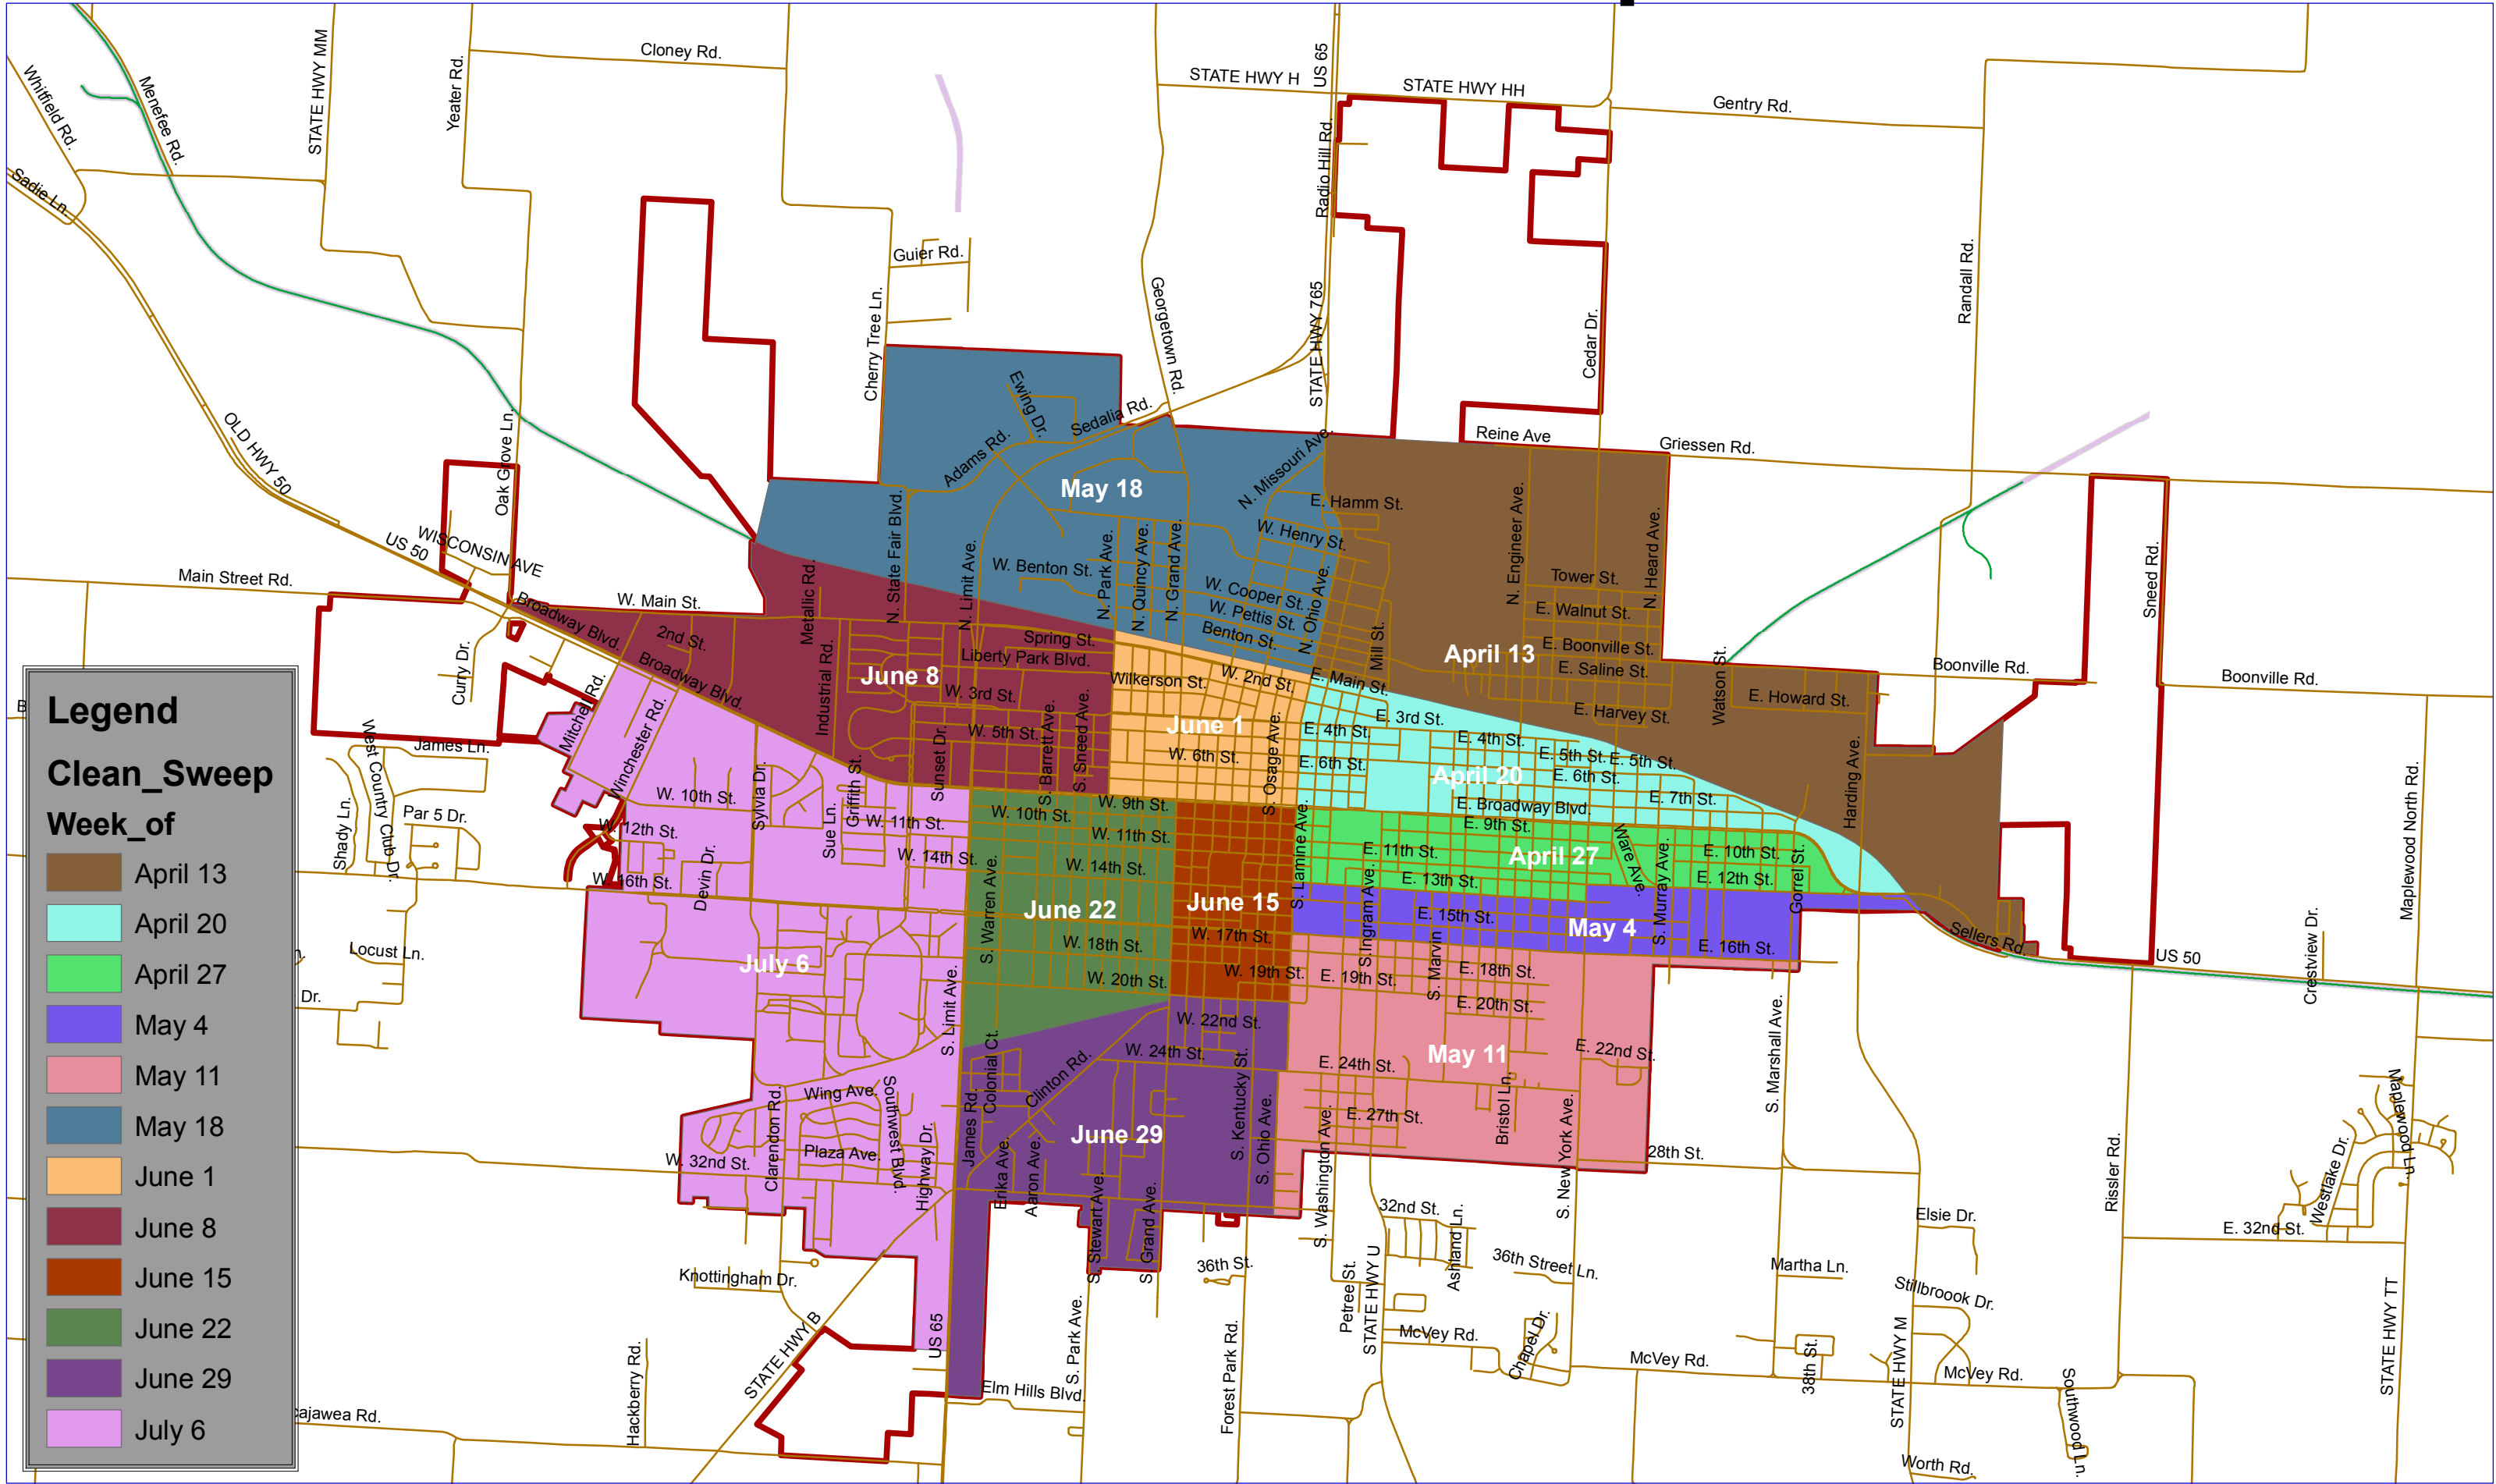

2020 Clean Sweep

Legend

Clean_Sweep

Week_of

- April 13
- April 20
- April 27
- May 4
- May 11
- May 18
- June 1
- June 8
- June 15
- June 22
- June 29
- July 6