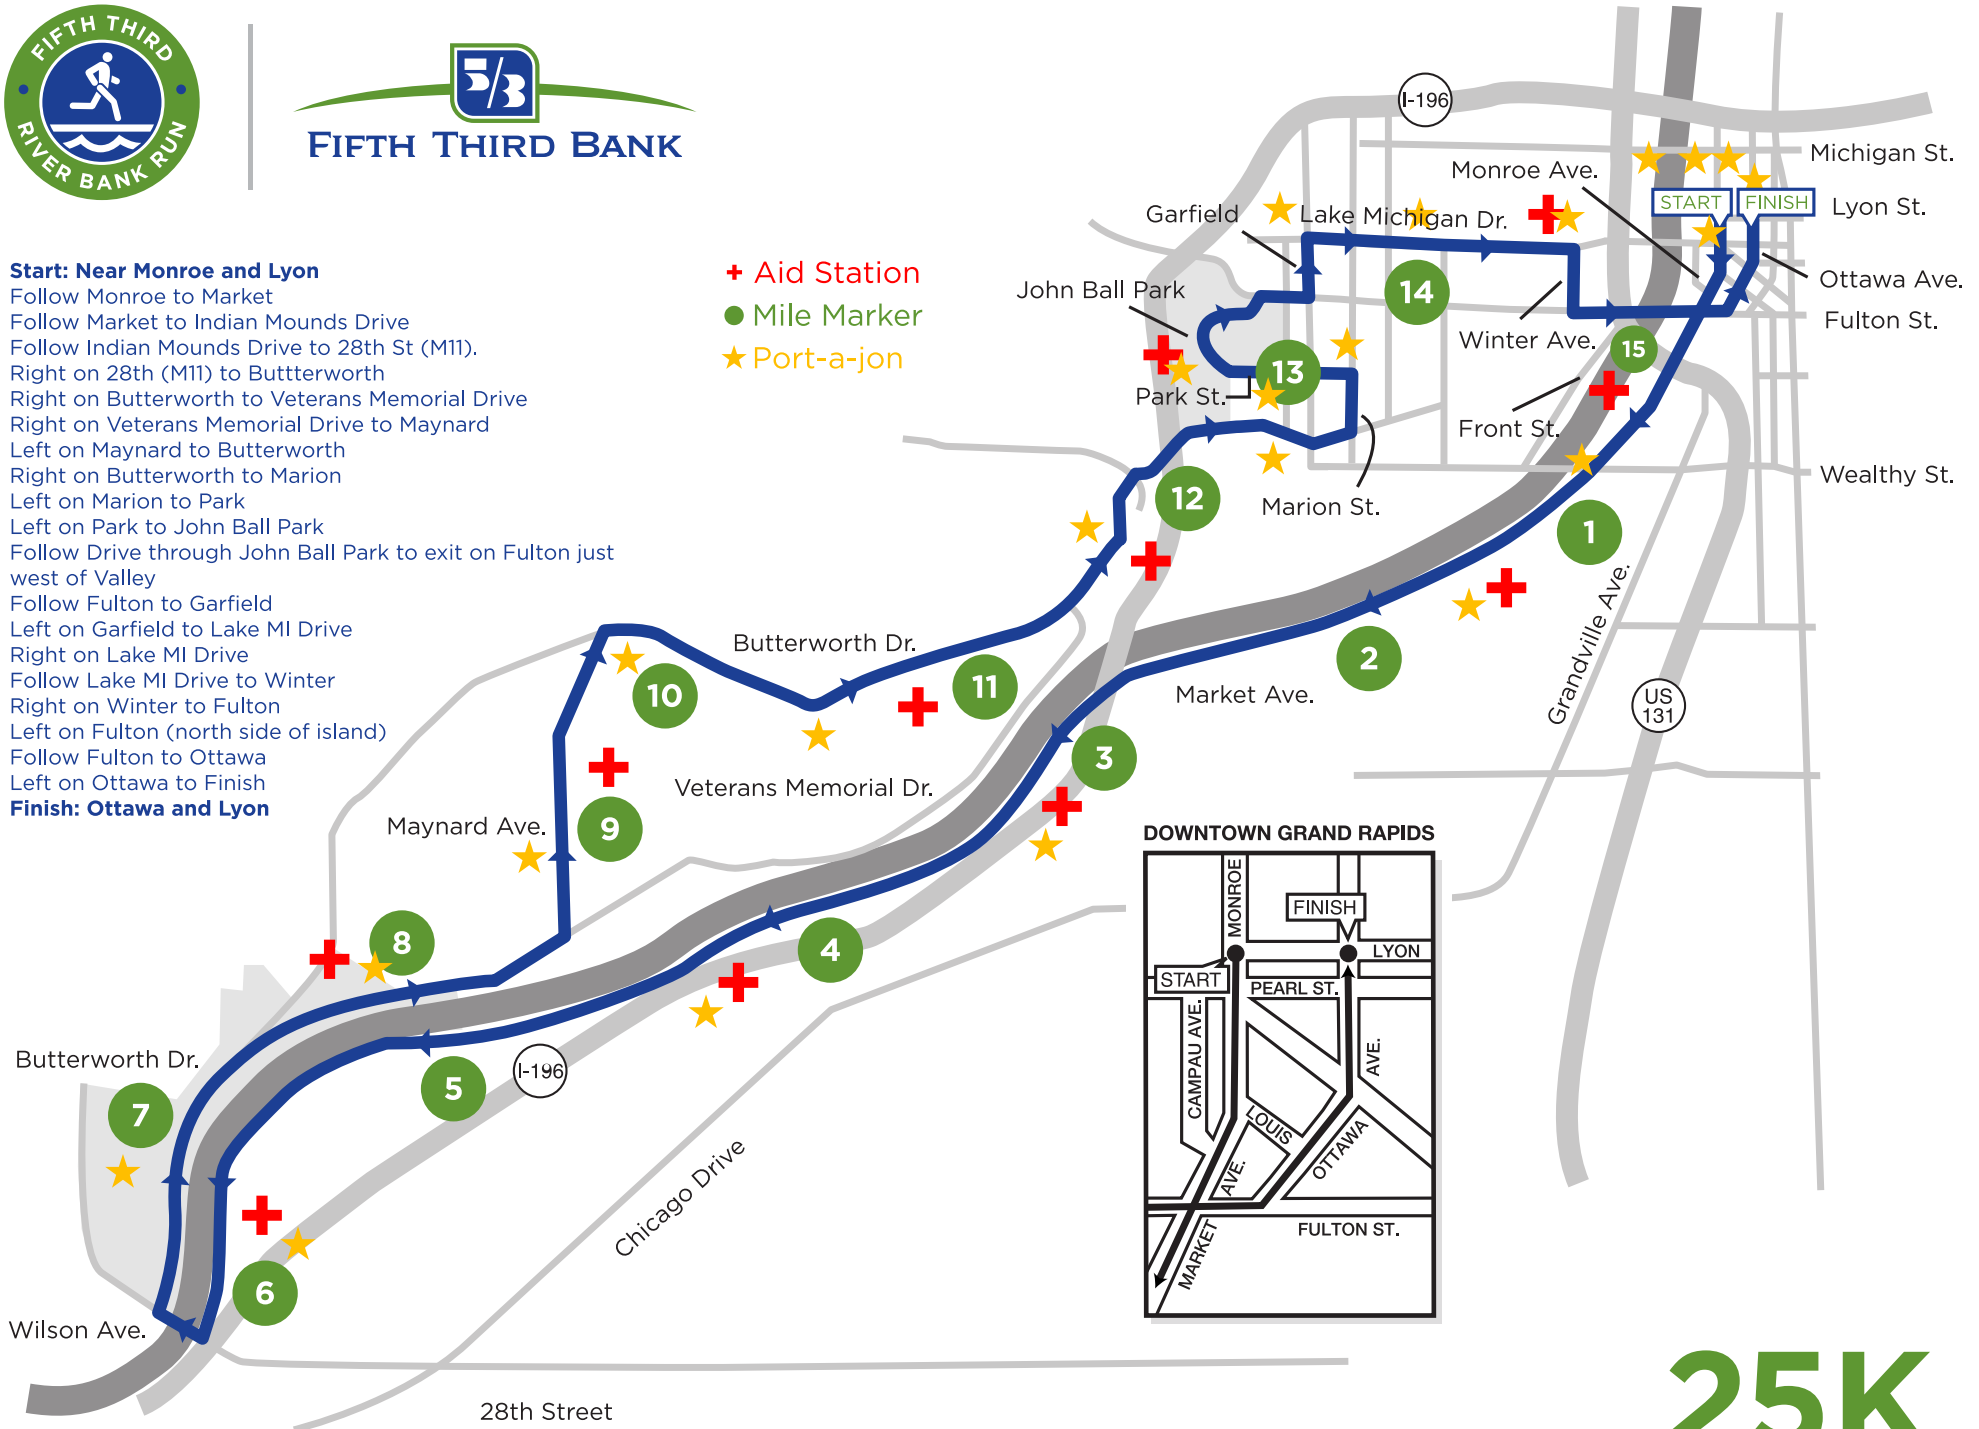

Start: Near Monroe and Lyon

Follow Monroe to Market
 Follow Market to Indian Mounds Drive
 Follow Indian Mounds Drive to 28th St (M11).
 Right on 28th (M11) to Butterworth
 Right on Butterworth to Veterans Memorial Drive
 Right on Veterans Memorial Drive to Maynard
 Left on Maynard to Butterworth
 Right on Butterworth to Marion
 Left on Marion to Park
 Left on Park to John Ball Park
 Follow Drive through John Ball Park to exit on Fulton just west of Valley
 Follow Fulton to Garfield
 Left on Garfield to Lake MI Drive
 Right on Lake MI Drive
 Follow Lake MI Drive to Winter
 Right on Winter to Fulton
 Left on Fulton (north side of island)
 Follow Fulton to Ottawa
 Left on Ottawa to Finish
Finish: Ottawa and Lyon

- + Aid Station
- Mile Marker
- ★ Port-a-jon

25K