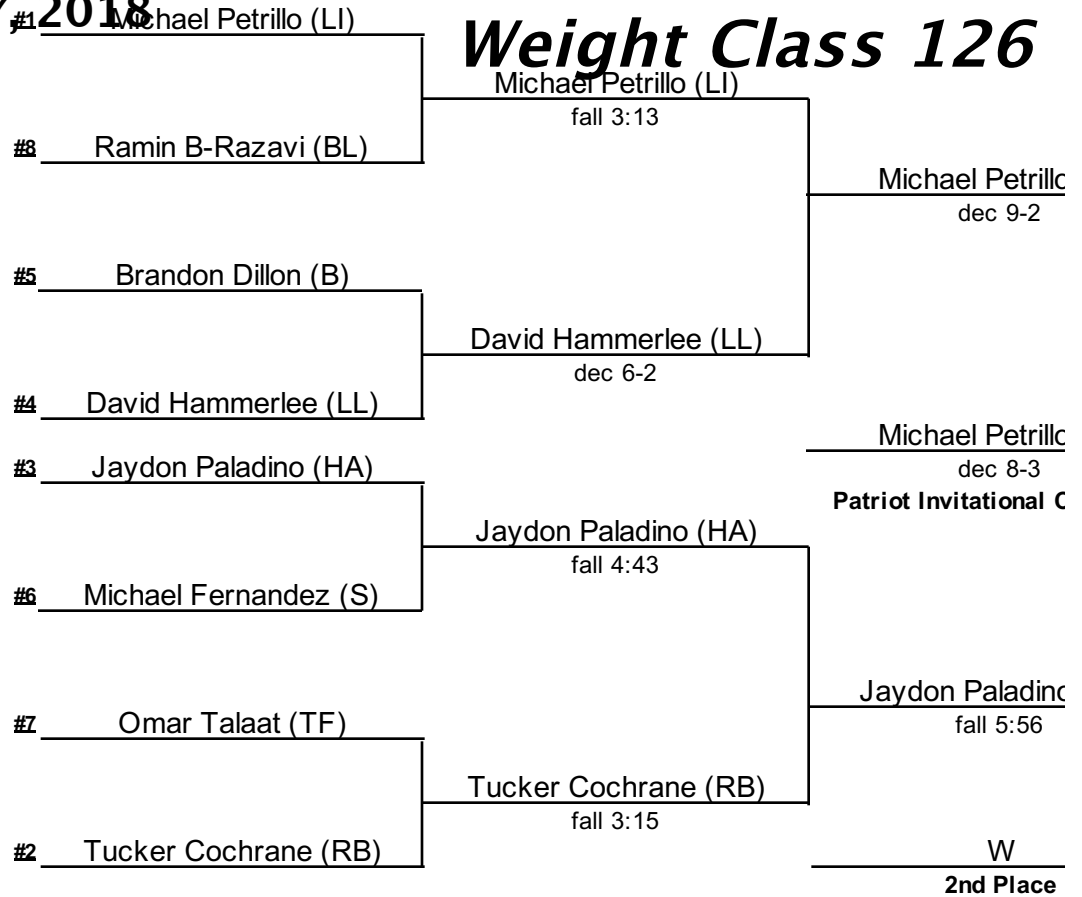

19th Annual Patriot Invitational Wrestling Tournament, December 27, 2018

Weight Class 126