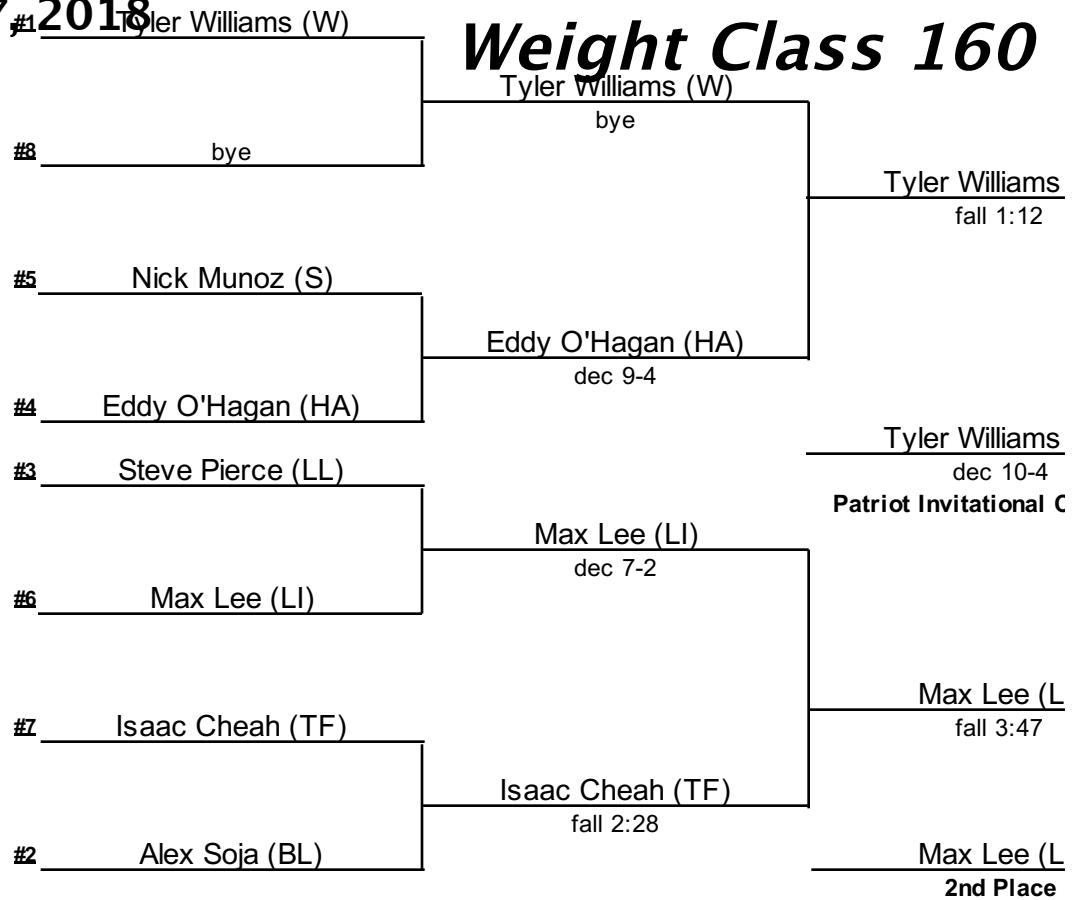

19th Annual Patriot Invitational Wrestling Tournament, December 27, 2018

Weight Class 160