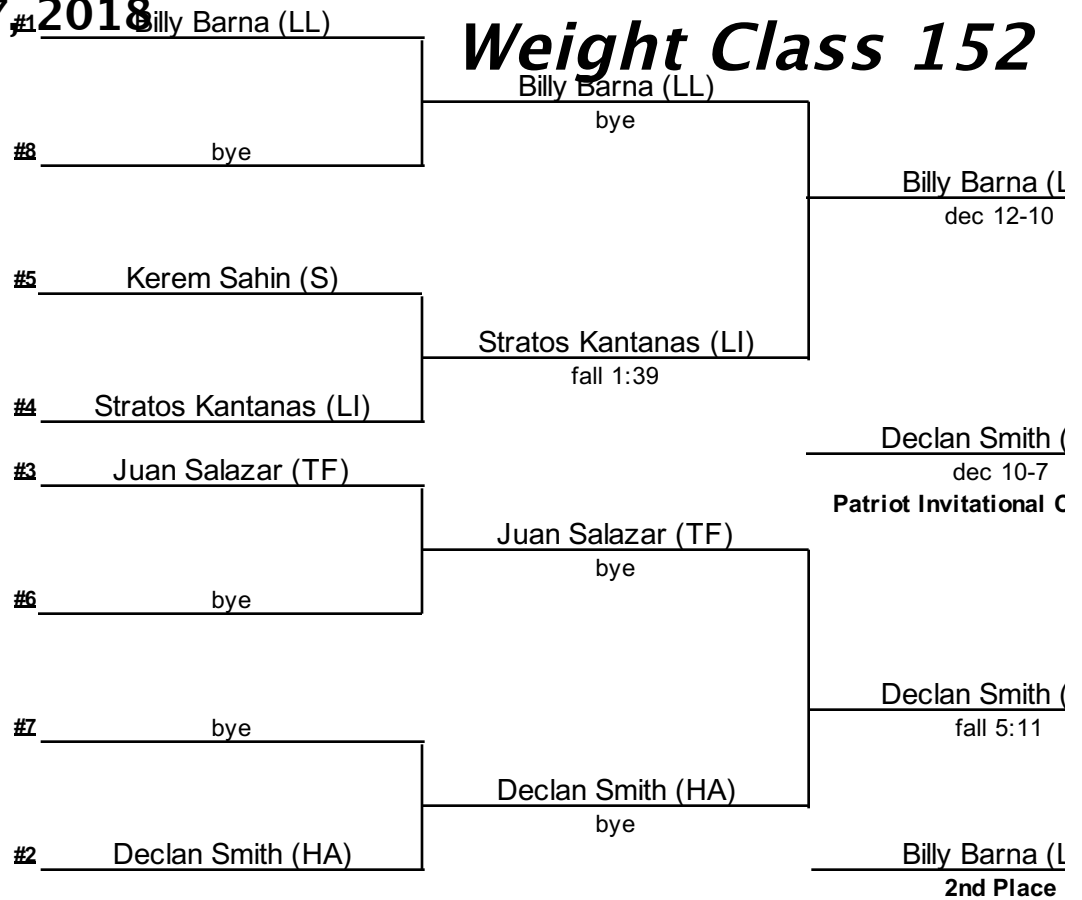

19th Annual Patriot Invitational Wrestling Tournament, December 27, 2018

Weight Class 152