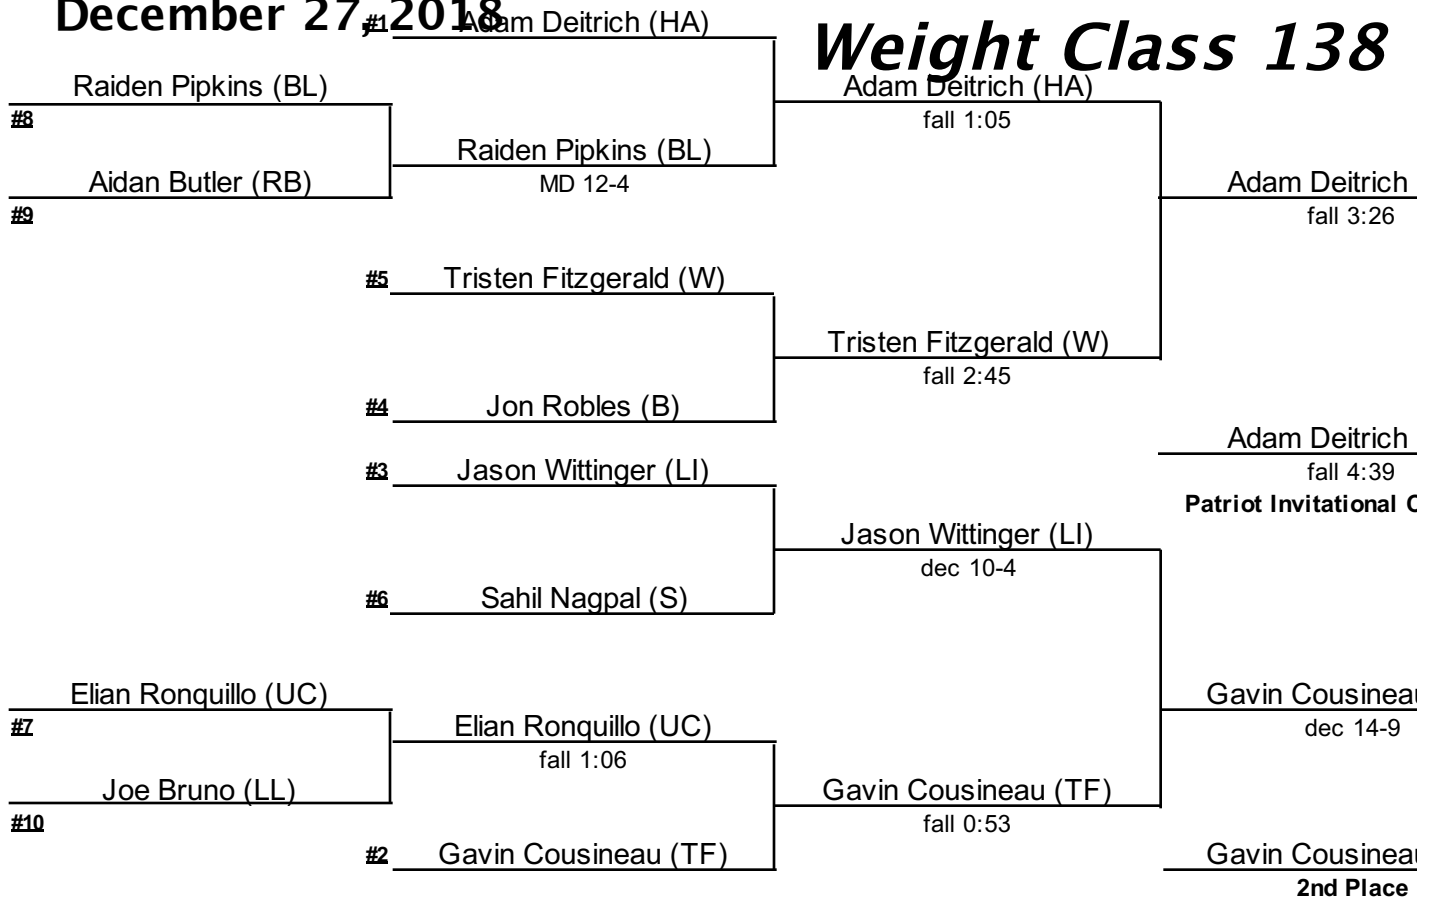

19th Annual Patriot Invitational Wrestling Tournament, December 27, 2018

Weight Class 138