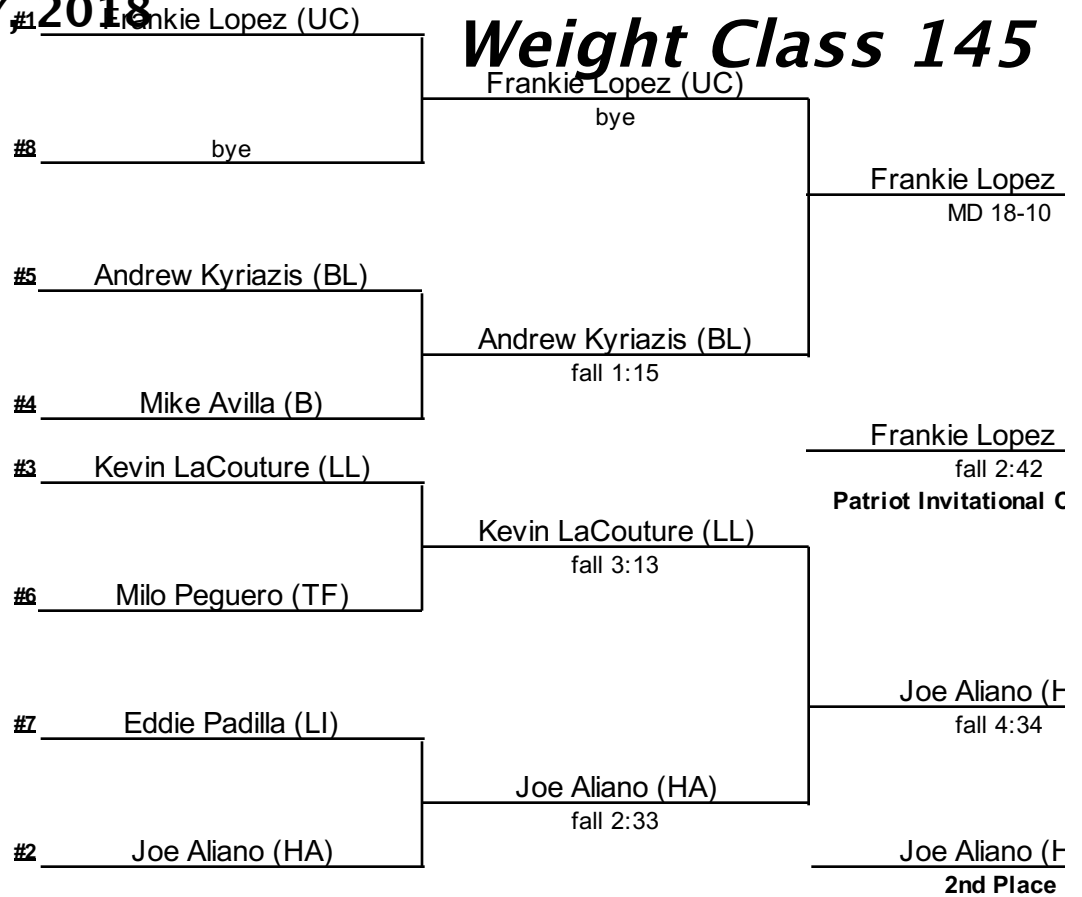

19th Annual Patriot Invitational Wrestling Tournament, December 27, 2018