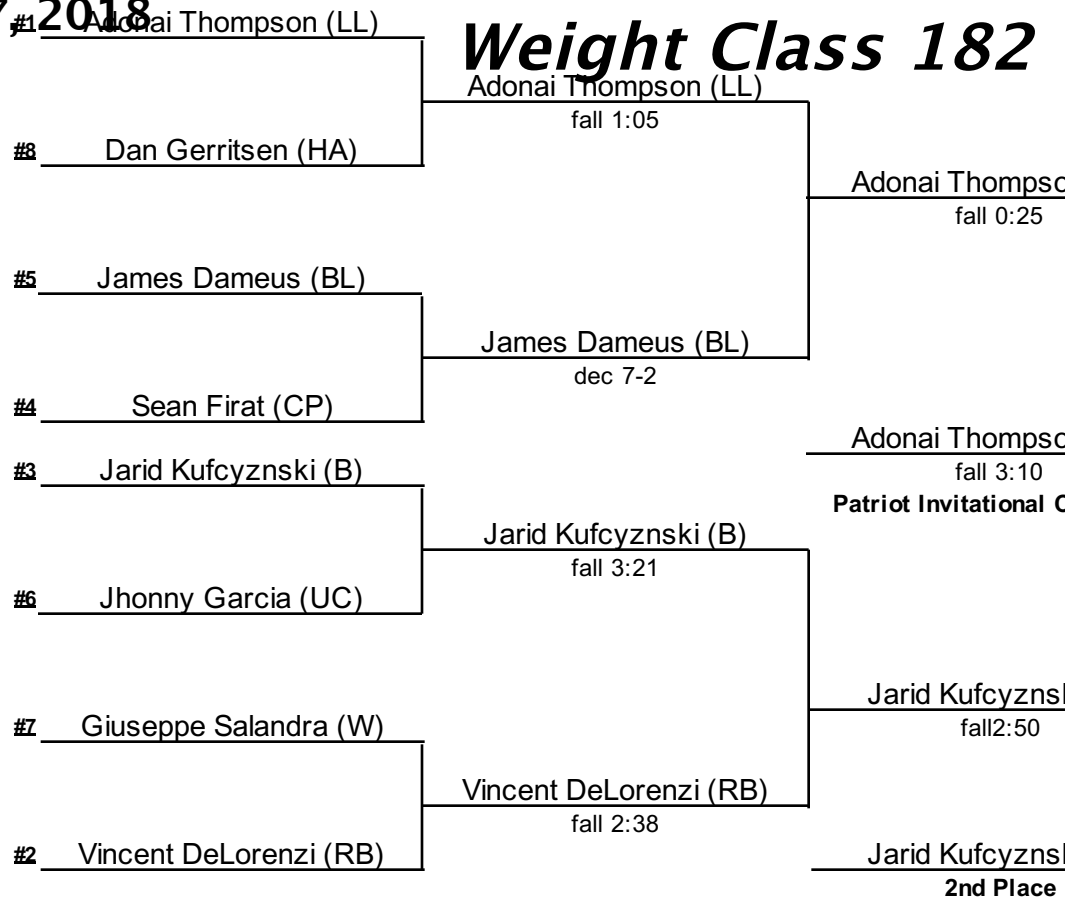

19th Annual Patriot Invitational Wrestling Tournament, December 27, 2018

Weight Class 182