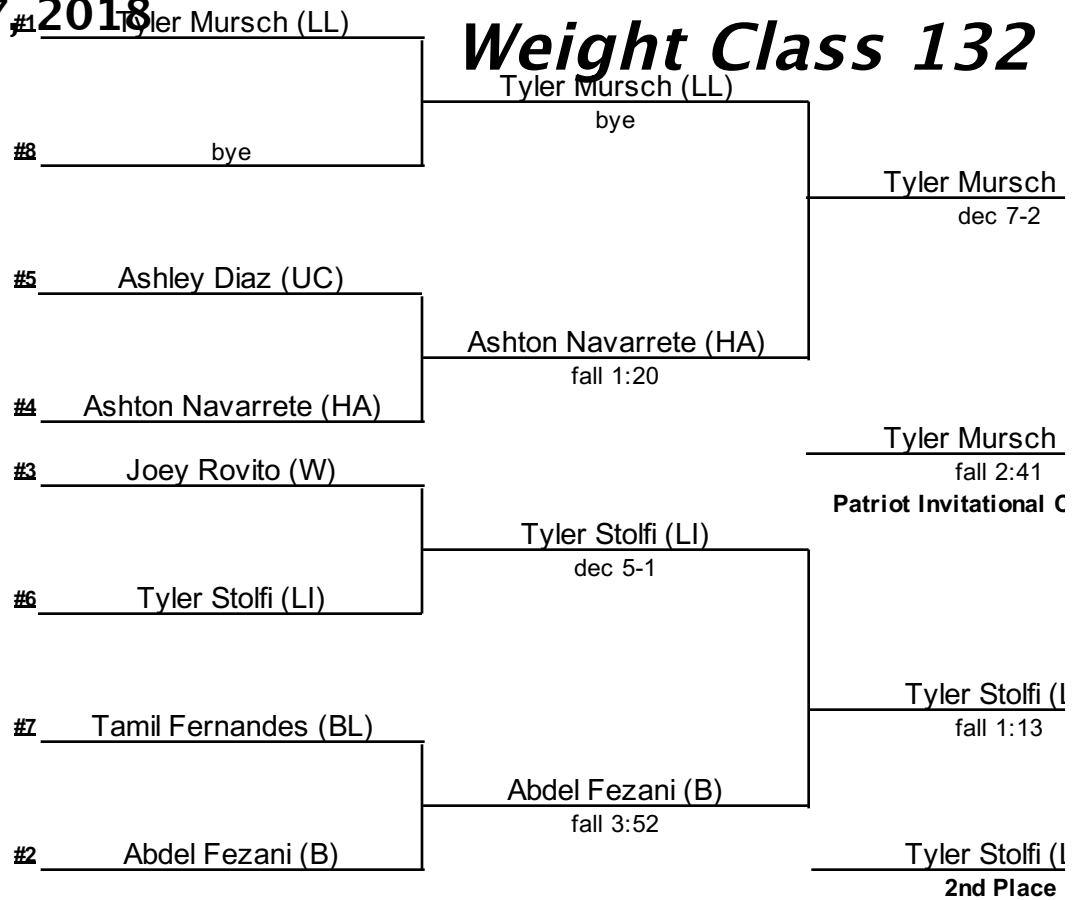

19th Annual Patriot Invitational Wrestling Tournament, December 27, 2018

Weight Class 132