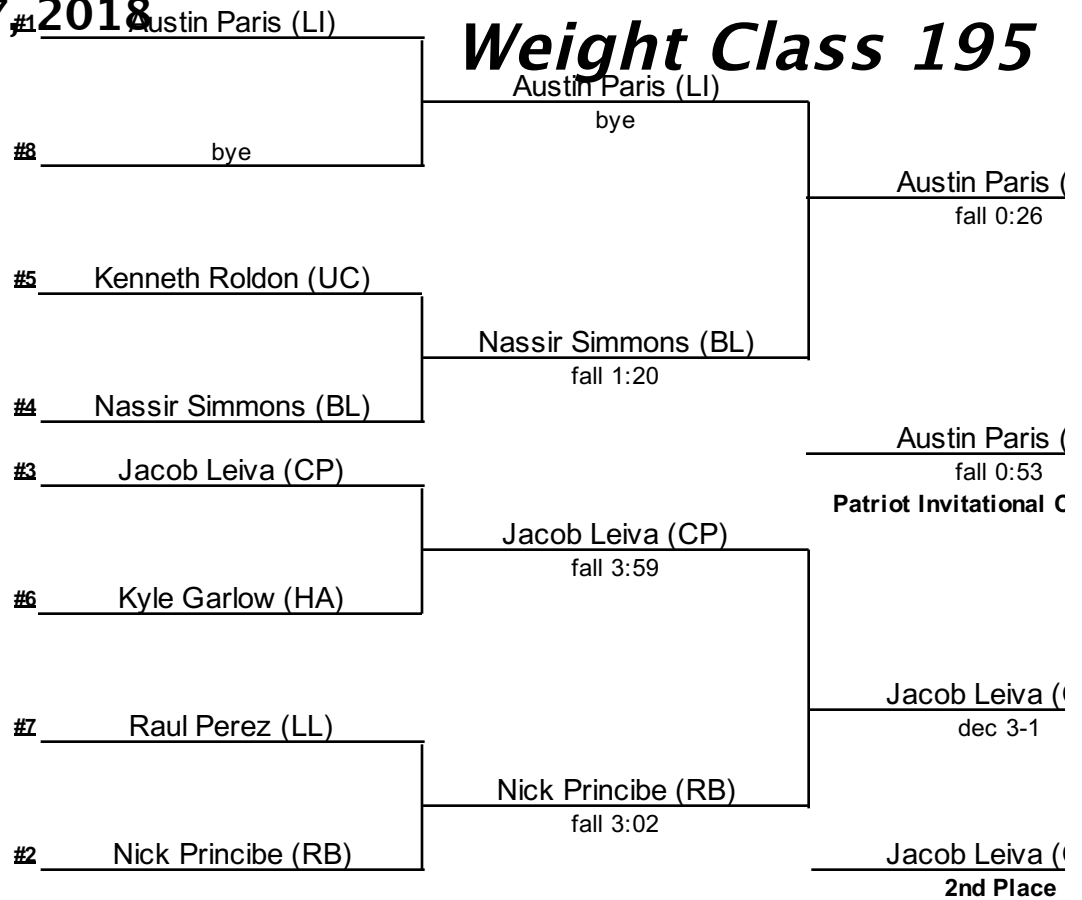

19th Annual Patriot Invitational Wrestling Tournament, December 27, 2018

Weight Class 195

Bayonne (B)
Bloomfield (BL)
Cliffside Park (CP)
Hawthorne (HA)
Lakeland (LL)
Livingston (LI)

Red Bank Regional (RB)
Secaucus (S)
Tenafly (TF)
Union City (UC)
Weehawken (W)