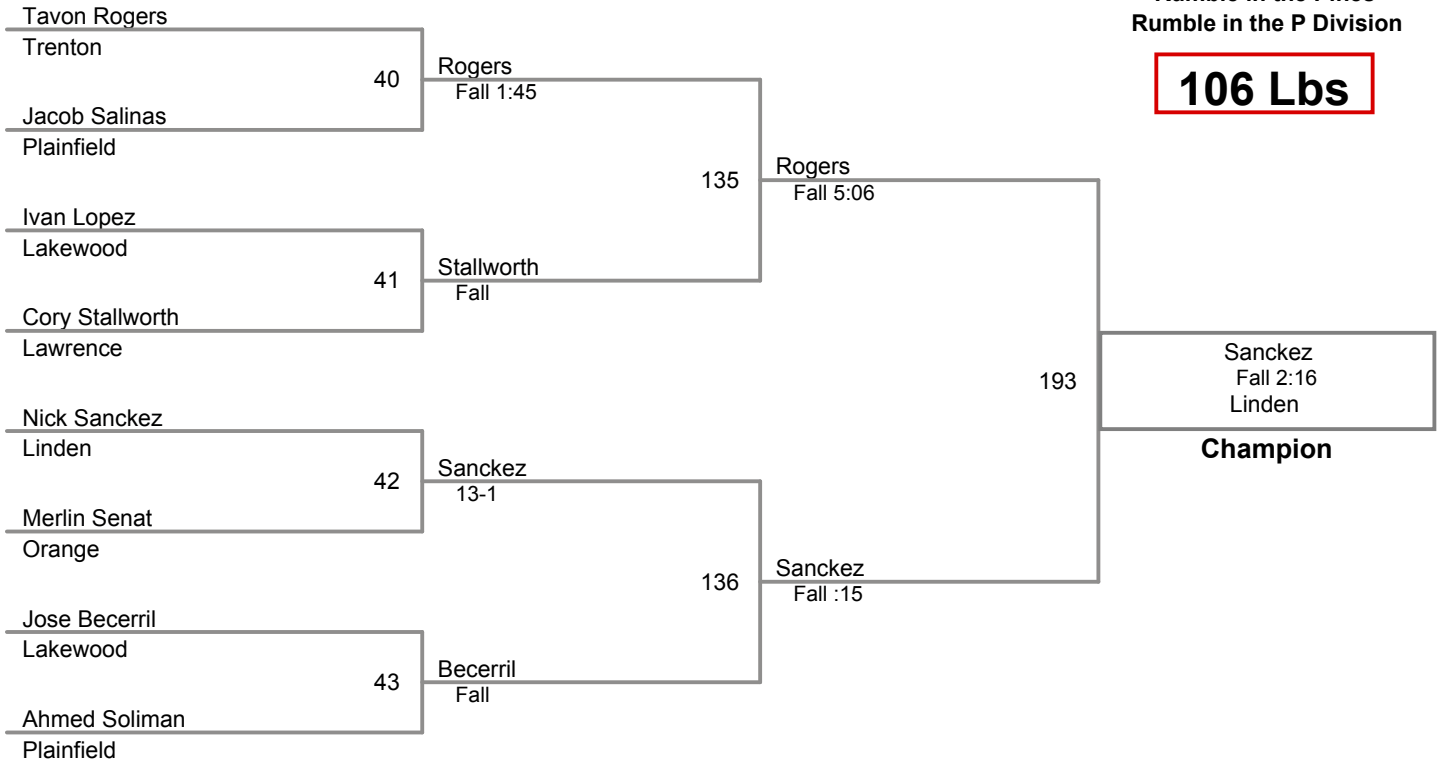

Rumble in the Pines
Rumble in the P Division

106 Lbs

Rumble in the Pines
Rumble in the P Division

113 Lbs

Rumble in the Pines
Rumble in the P Division

120 Lbs

126 Lbs

132 Lbs

138 Lbs

145 Lbs

152 Lbs

170 Lbs

182 Lbs

195 Lbs

220 Lbs

285 Lbs