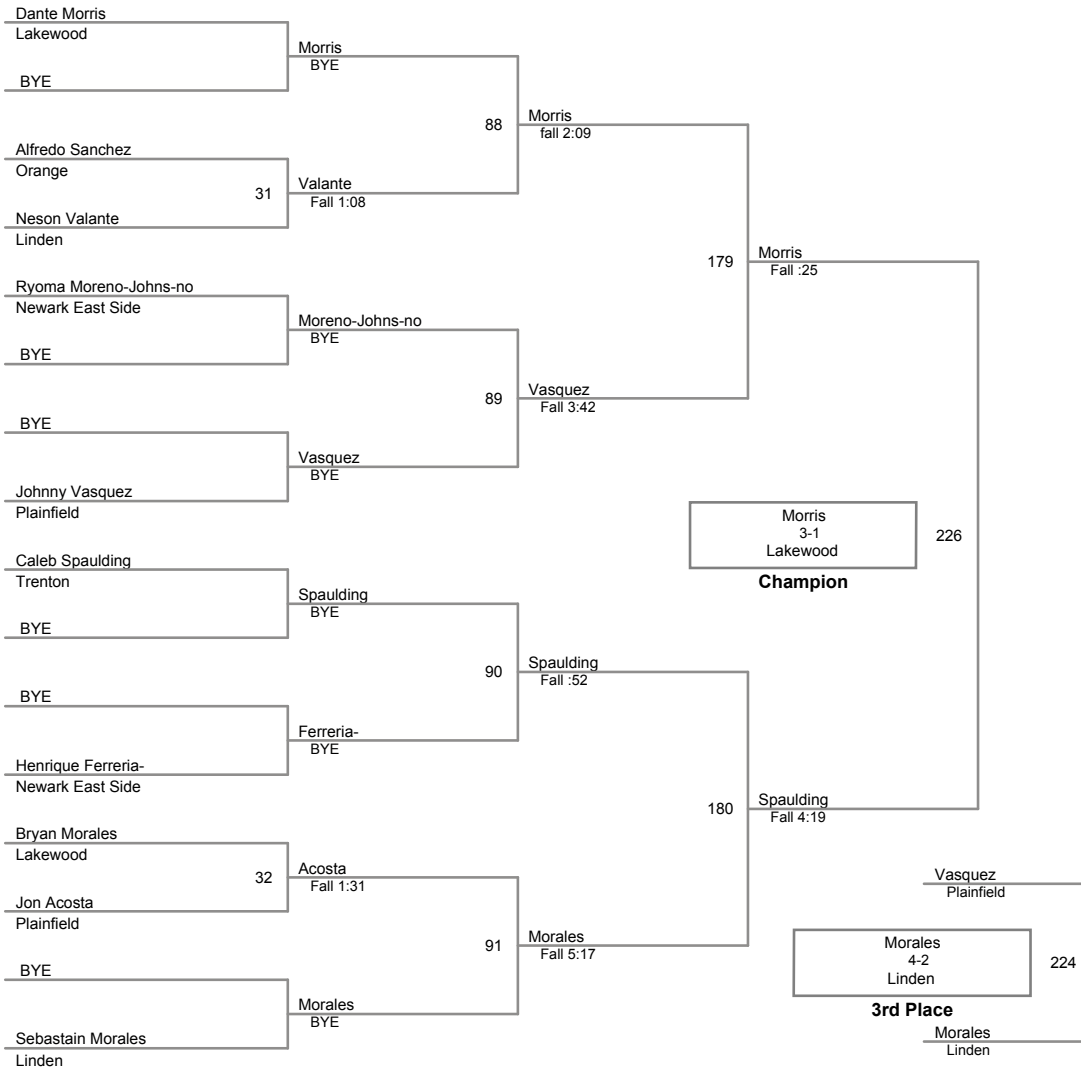

Rumble in the Pines
Rumble in the P Division

106 Lbs

Rumble in the Pines
Rumble in the P Division

113 Lbs

Rumble in the Pines
Rumble in the P Division

120 Lbs

126 Lbs

132 Lbs

138 Lbs

145 Lbs

152 Lbs

170 Lbs

182 Lbs

195 Lbs

220 Lbs

285 Lbs