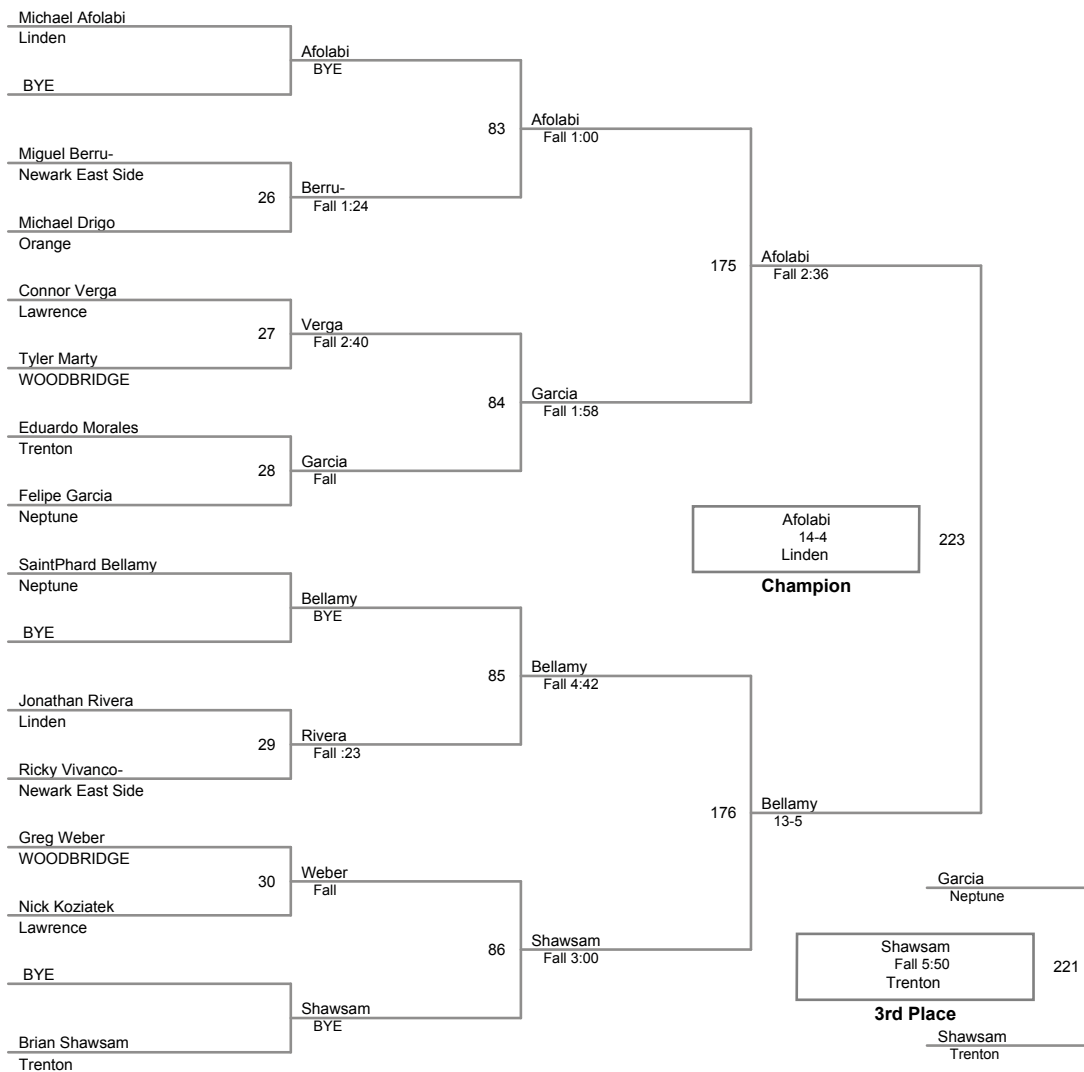

Rumble in the Pines
Rumble in the P Division

106 Lbs

Rumble in the Pines
Rumble in the P Division

113 Lbs

Rumble in the Pines
Rumble in the P Division

120 Lbs

126 Lbs

132 Lbs

138 Lbs

145 Lbs

152 Lbs

170 Lbs

182 Lbs

195 Lbs

220 Lbs

285 Lbs