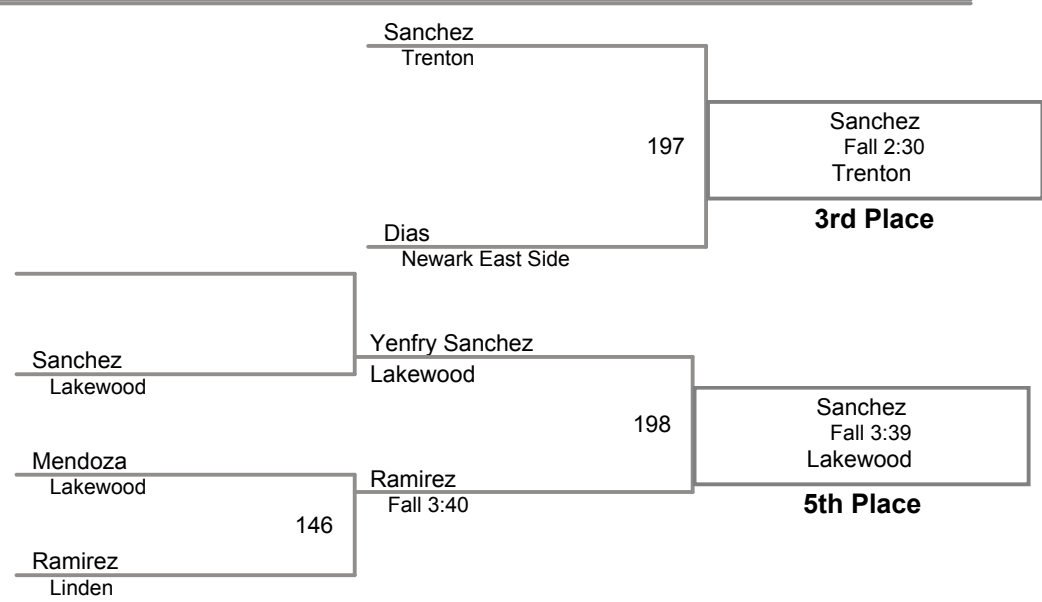

Rumble in the Pines
Rumble in the P Division

106 Lbs

Rumble in the Pines
Rumble in the P Division

113 Lbs

Rumble in the Pines
Rumble in the P Division

120 Lbs

126 Lbs

132 Lbs

138 Lbs

145 Lbs

152 Lbs

170 Lbs

182 Lbs

195 Lbs

220 Lbs

285 Lbs