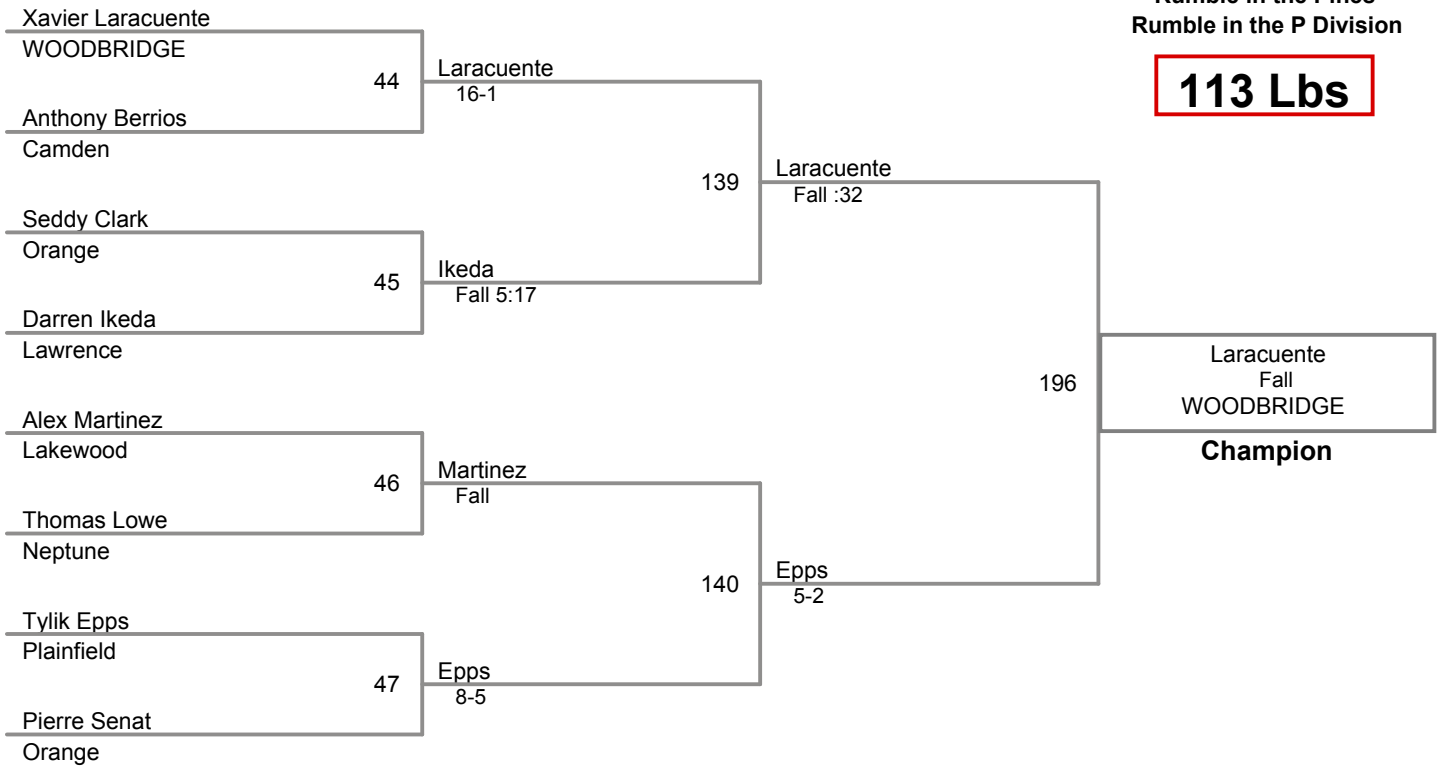

Rumble in the Pines
Rumble in the P Division

106 Lbs

Rumble in the Pines
Rumble in the P Division

113 Lbs

Rumble in the Pines
Rumble in the P Division

120 Lbs

126 Lbs

132 Lbs

138 Lbs

145 Lbs

152 Lbs

170 Lbs

182 Lbs

195 Lbs

220 Lbs

285 Lbs