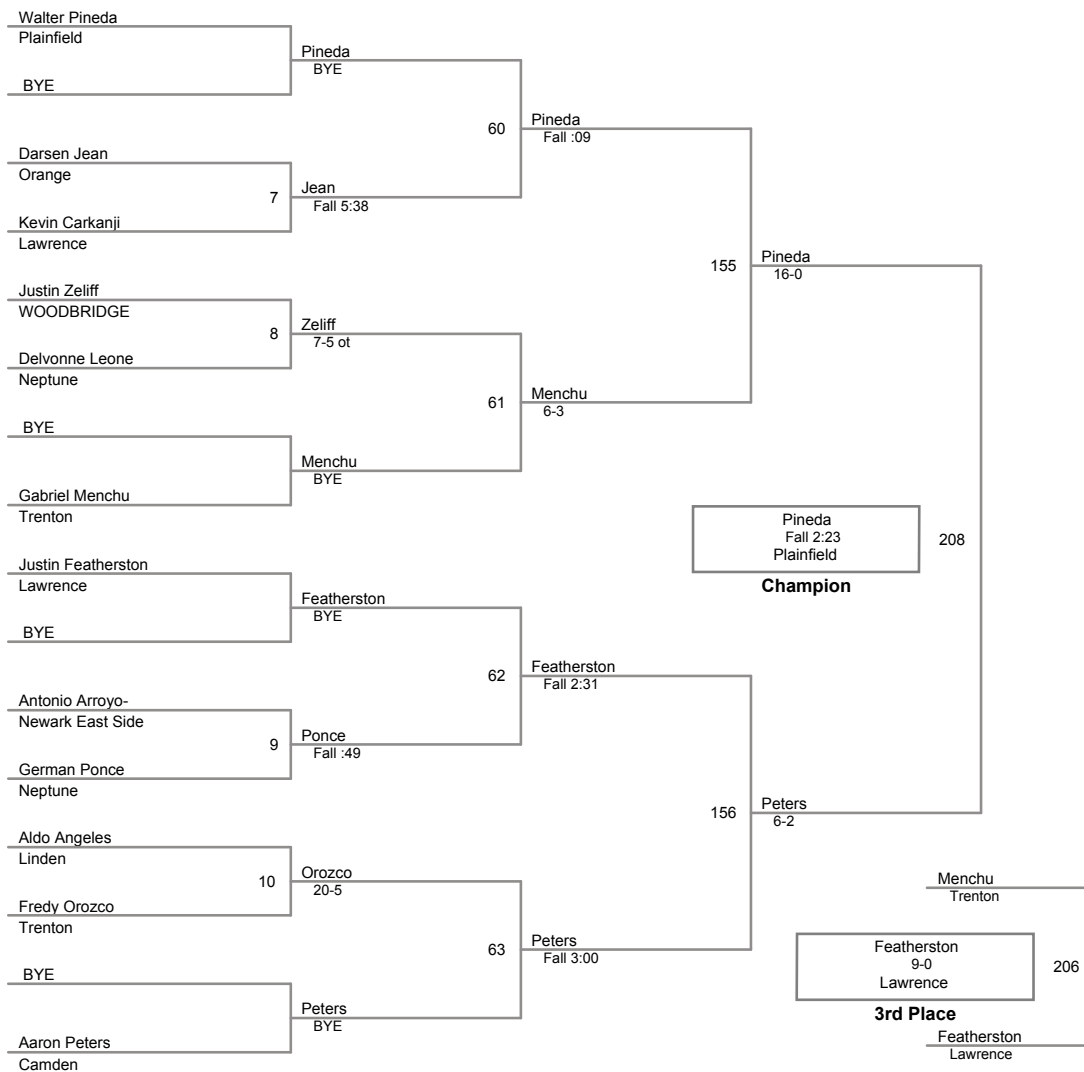

Rumble in the Pines
Rumble in the P Division

106 Lbs

Rumble in the Pines
Rumble in the P Division

113 Lbs

Rumble in the Pines
Rumble in the P Division

120 Lbs

126 Lbs

132 Lbs

138 Lbs

145 Lbs

152 Lbs

170 Lbs

182 Lbs

195 Lbs

220 Lbs

285 Lbs