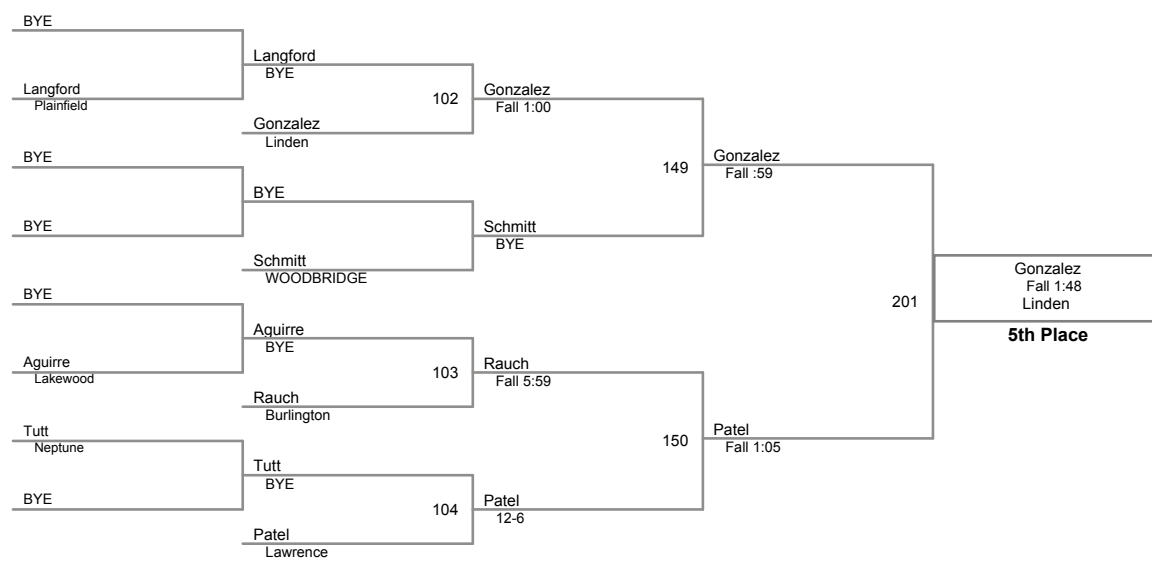

Rumble in the Pines
Rumble in the P Division

106 Lbs

Rumble in the Pines
Rumble in the P Division

113 Lbs

Rumble in the Pines
Rumble in the P Division

120 Lbs

126 Lbs

132 Lbs

138 Lbs

145 Lbs

152 Lbs

170 Lbs

182 Lbs

195 Lbs

220 Lbs

285 Lbs