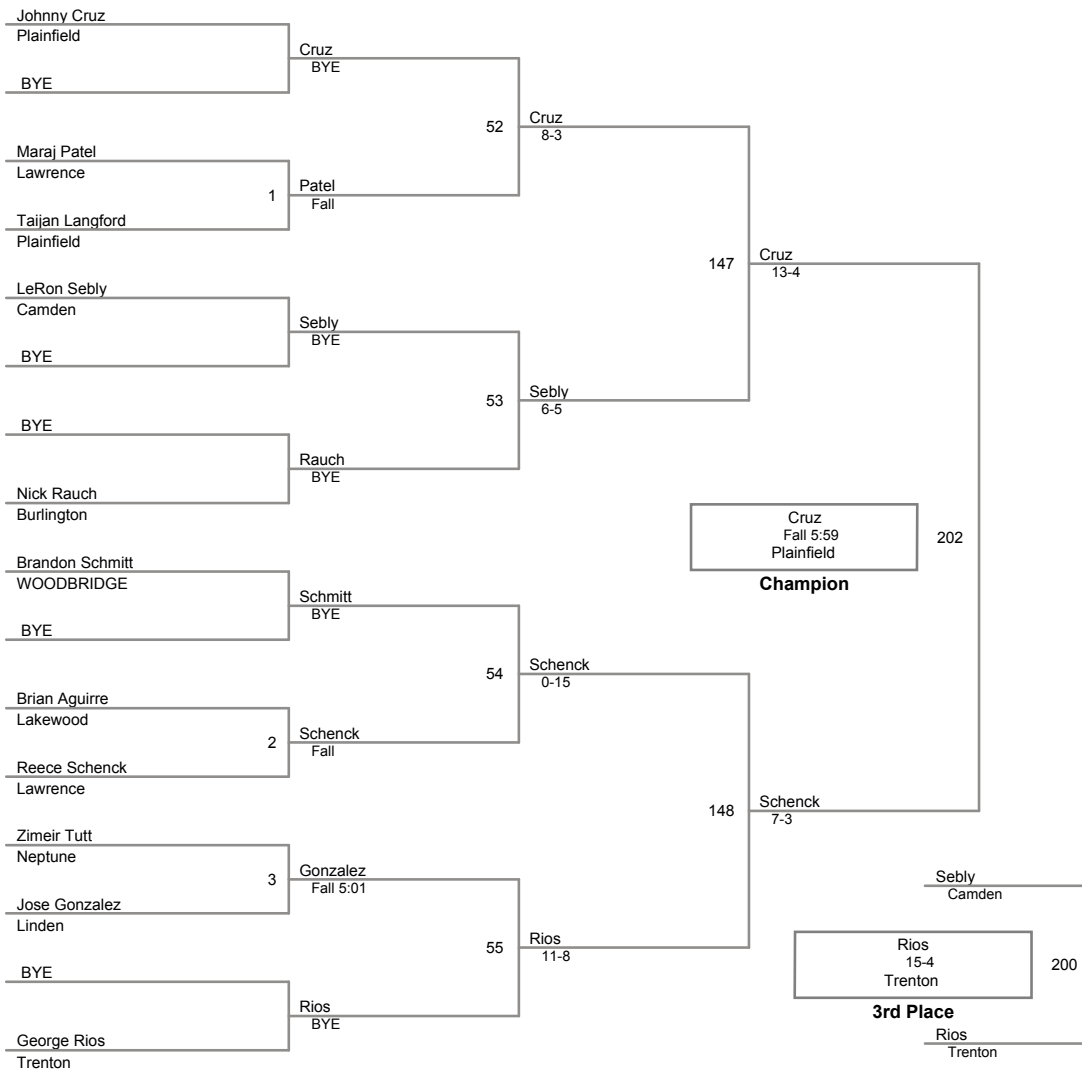

Rumble in the Pines
Rumble in the P Division

106 Lbs

Rumble in the Pines
Rumble in the P Division

113 Lbs

Rumble in the Pines
Rumble in the P Division

120 Lbs

126 Lbs

132 Lbs

138 Lbs

145 Lbs

152 Lbs

170 Lbs

182 Lbs

195 Lbs

220 Lbs

285 Lbs