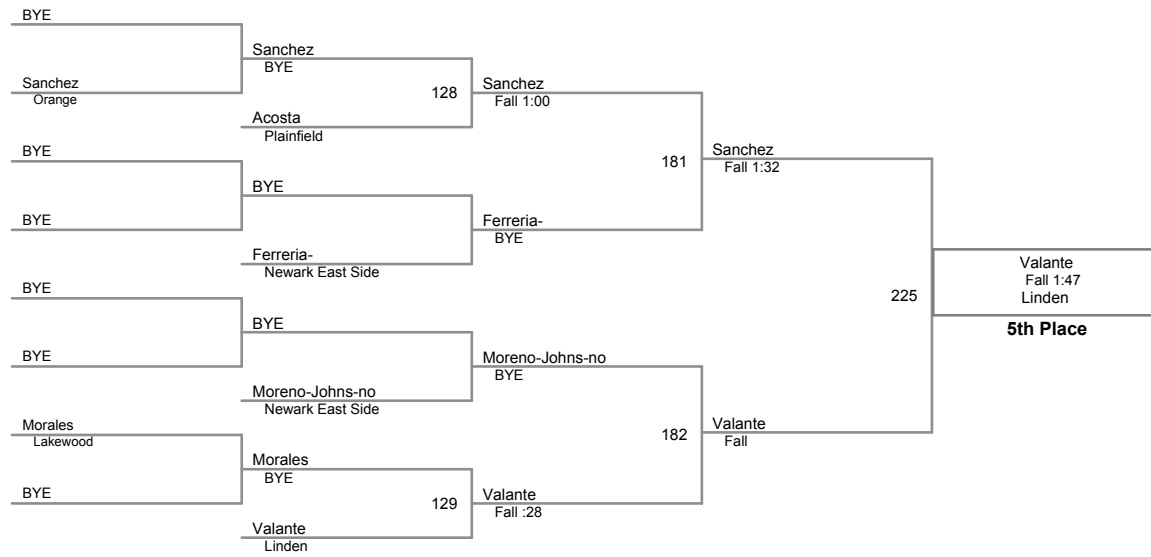

Rumble in the Pines
Rumble in the P Division

106 Lbs

Rumble in the Pines
Rumble in the P Division

113 Lbs

Rumble in the Pines
Rumble in the P Division

120 Lbs

126 Lbs

132 Lbs

138 Lbs

145 Lbs

152 Lbs

170 Lbs

182 Lbs

195 Lbs

220 Lbs

285 Lbs