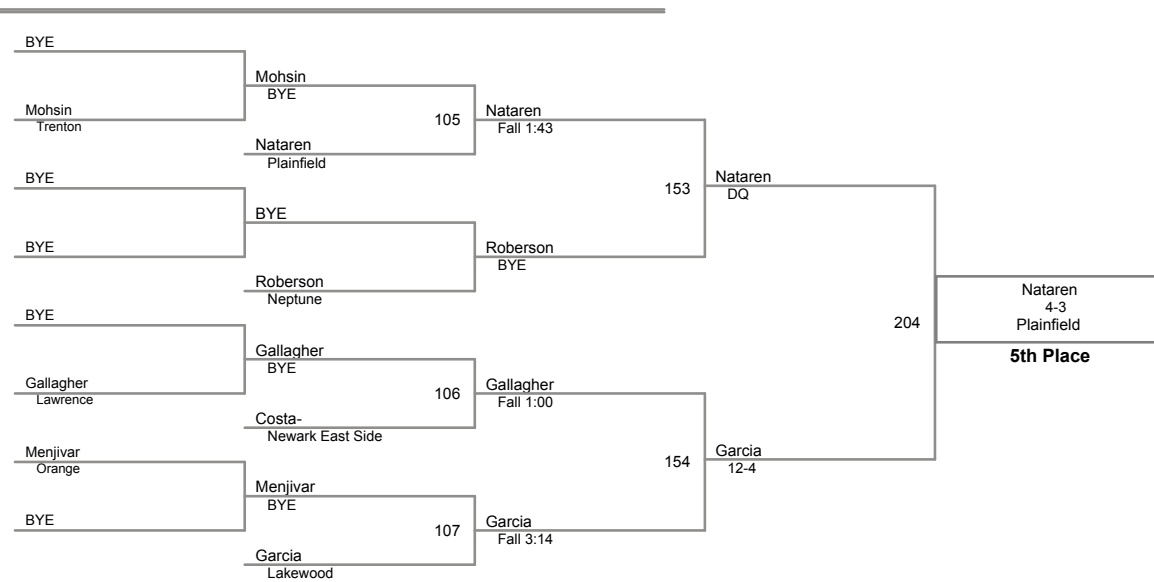

Rumble in the Pines
Rumble in the P Division

106 Lbs

Rumble in the Pines
Rumble in the P Division

113 Lbs

Rumble in the Pines
Rumble in the P Division

120 Lbs

126 Lbs

132 Lbs

138 Lbs

145 Lbs

152 Lbs

170 Lbs

182 Lbs

195 Lbs

220 Lbs

285 Lbs