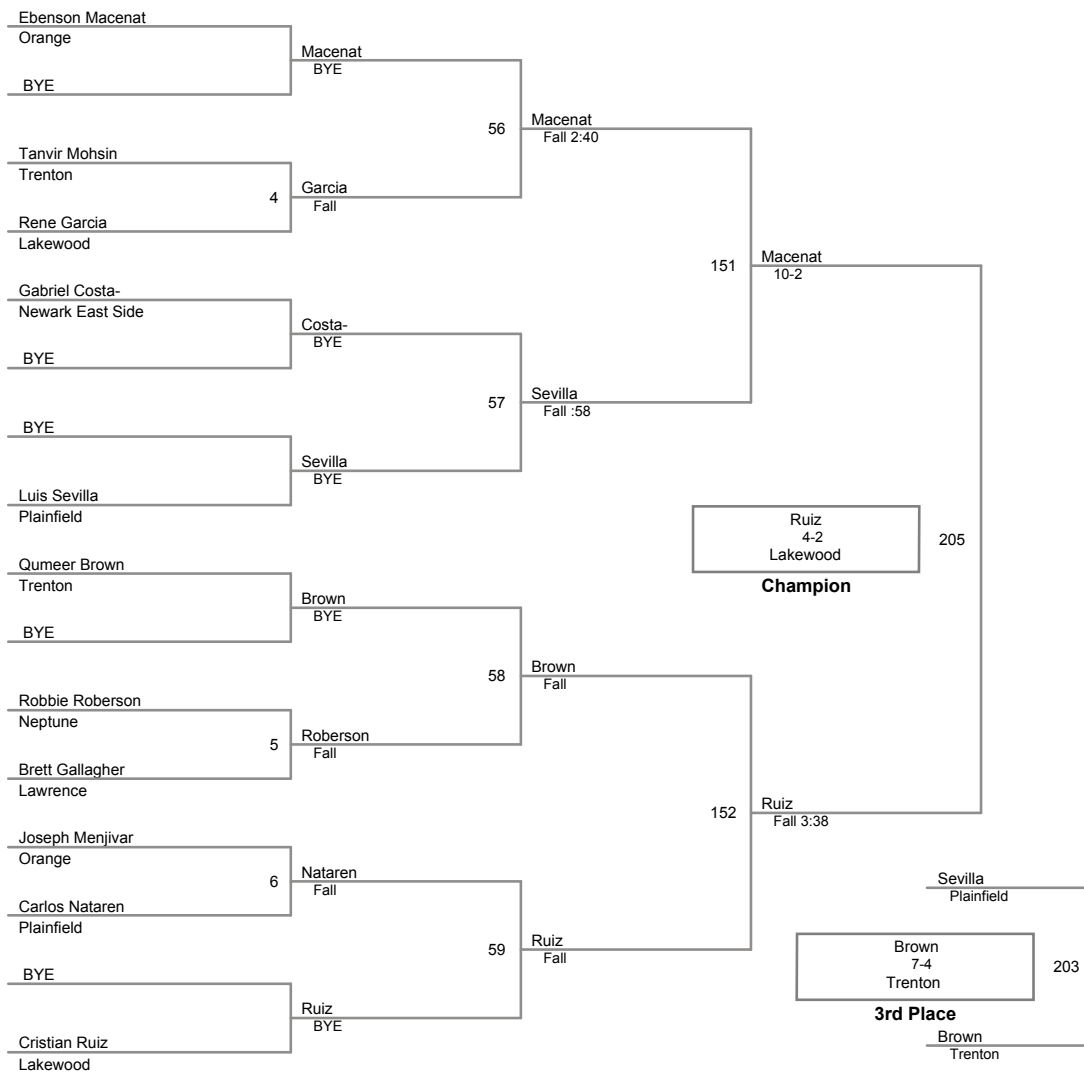

Rumble in the Pines
Rumble in the P Division

106 Lbs

Rumble in the Pines
Rumble in the P Division

113 Lbs

Rumble in the Pines
Rumble in the P Division

120 Lbs

126 Lbs

132 Lbs

138 Lbs

145 Lbs

152 Lbs

170 Lbs

182 Lbs

195 Lbs

220 Lbs

285 Lbs