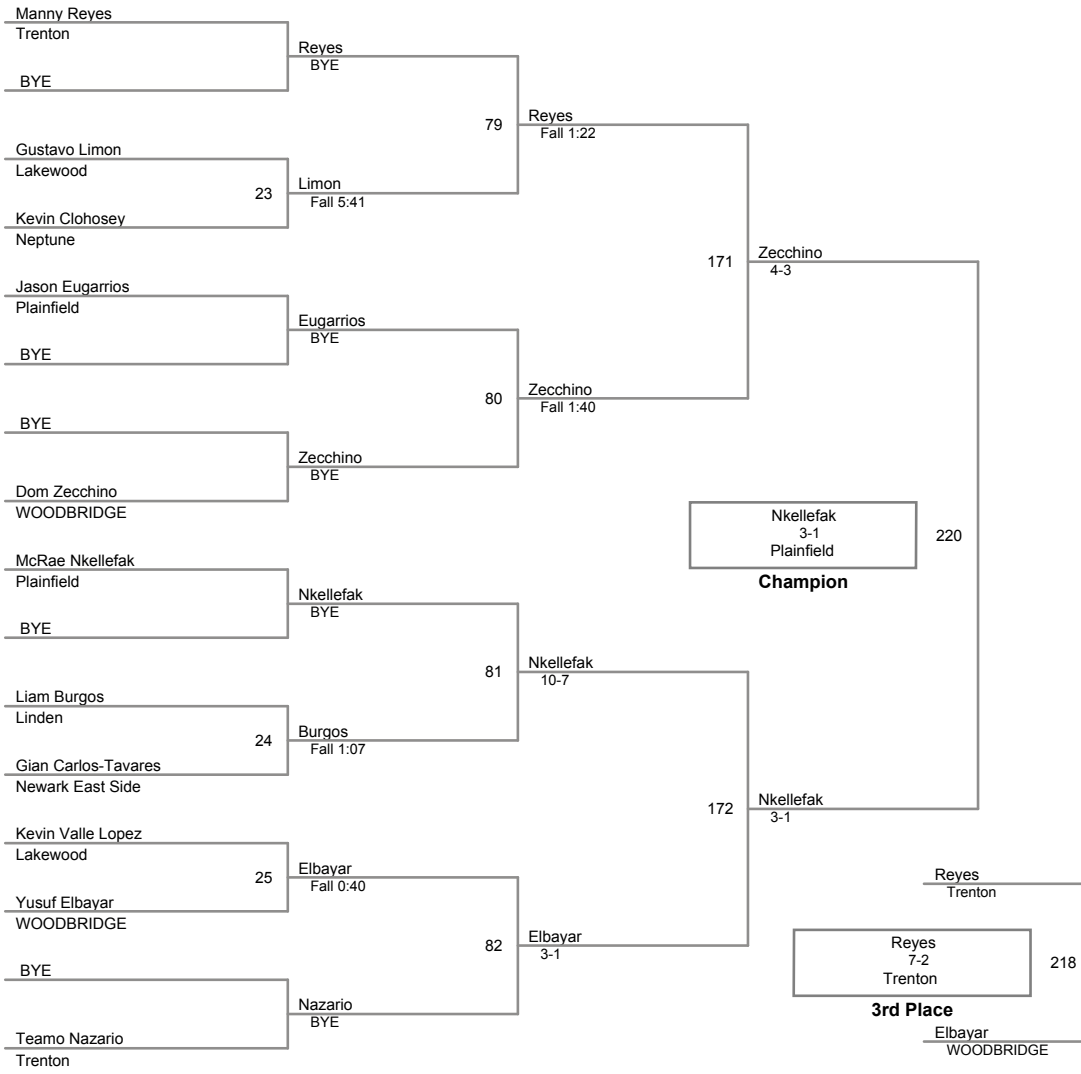

Rumble in the Pines
Rumble in the P Division

106 Lbs

Rumble in the Pines
Rumble in the P Division

113 Lbs

Rumble in the Pines
Rumble in the P Division

120 Lbs

126 Lbs

132 Lbs

138 Lbs

145 Lbs

152 Lbs

170 Lbs

182 Lbs

195 Lbs

220 Lbs

285 Lbs