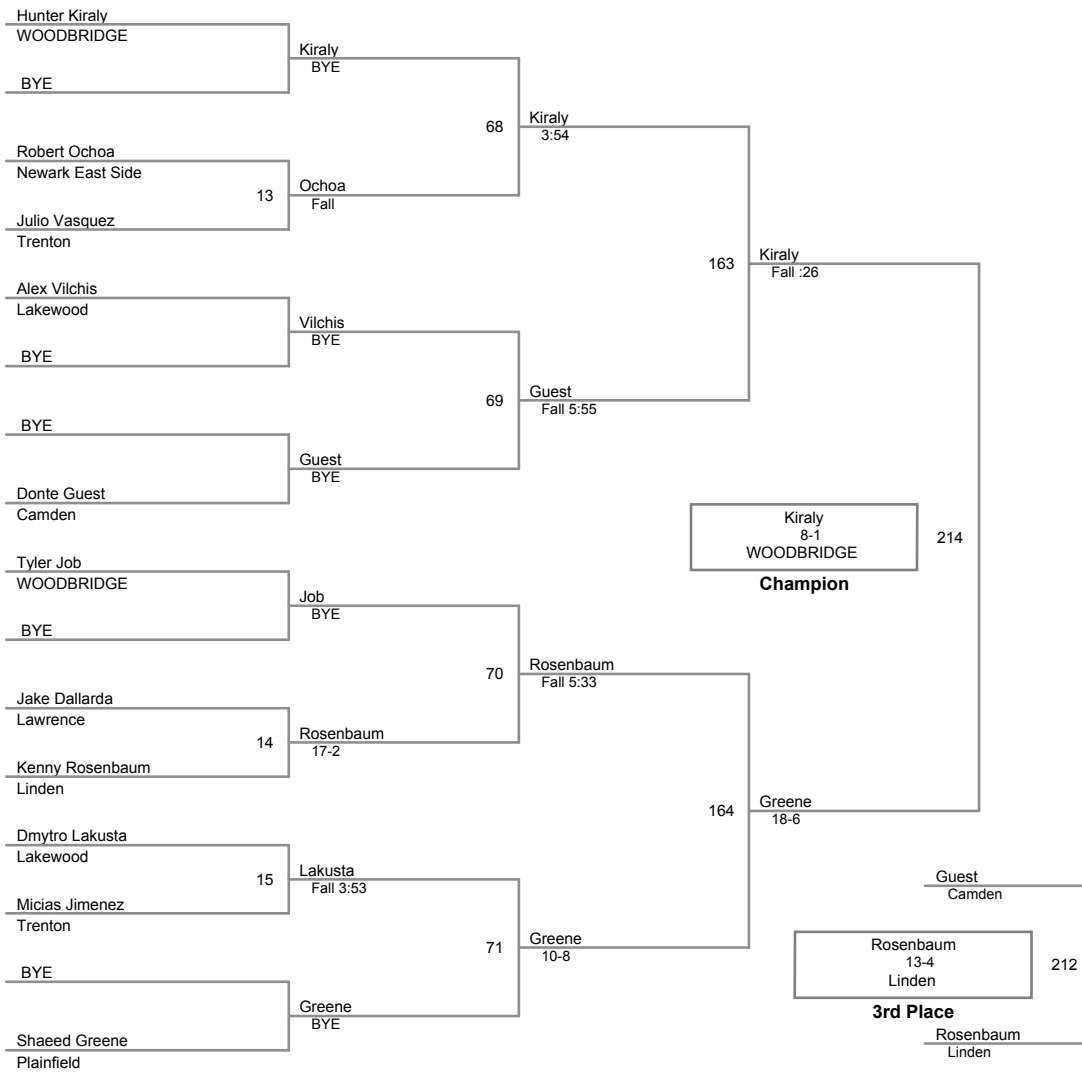

Rumble in the Pines
Rumble in the P Division

106 Lbs

Rumble in the Pines
Rumble in the P Division

113 Lbs

Rumble in the Pines
Rumble in the P Division

120 Lbs

126 Lbs

132 Lbs

138 Lbs

145 Lbs

152 Lbs

170 Lbs

182 Lbs

195 Lbs

220 Lbs

285 Lbs