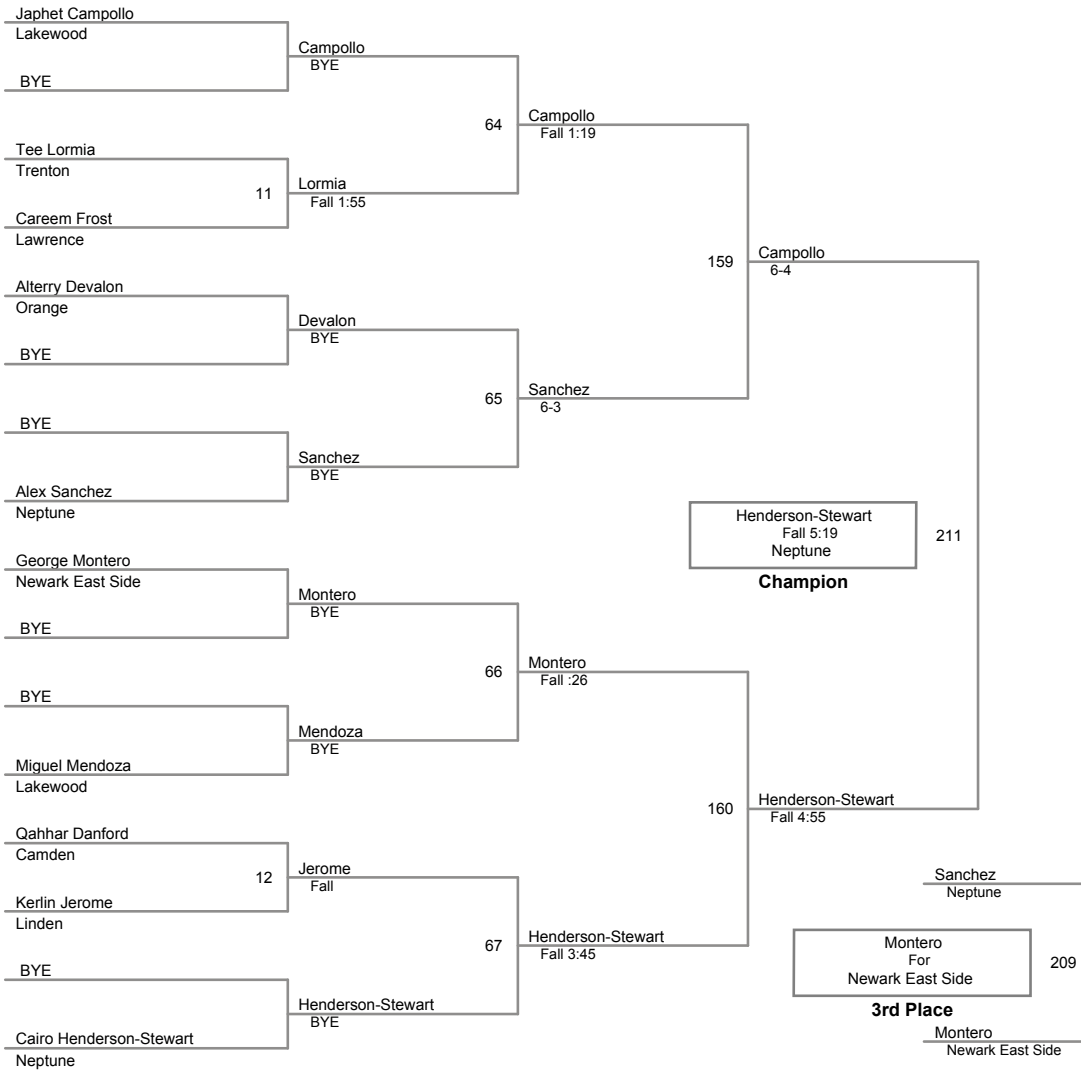

Rumble in the Pines
Rumble in the P Division

106 Lbs

Rumble in the Pines
Rumble in the P Division

113 Lbs

Rumble in the Pines
Rumble in the P Division

120 Lbs

126 Lbs

132 Lbs

138 Lbs

145 Lbs

152 Lbs

170 Lbs

182 Lbs

195 Lbs

220 Lbs

285 Lbs