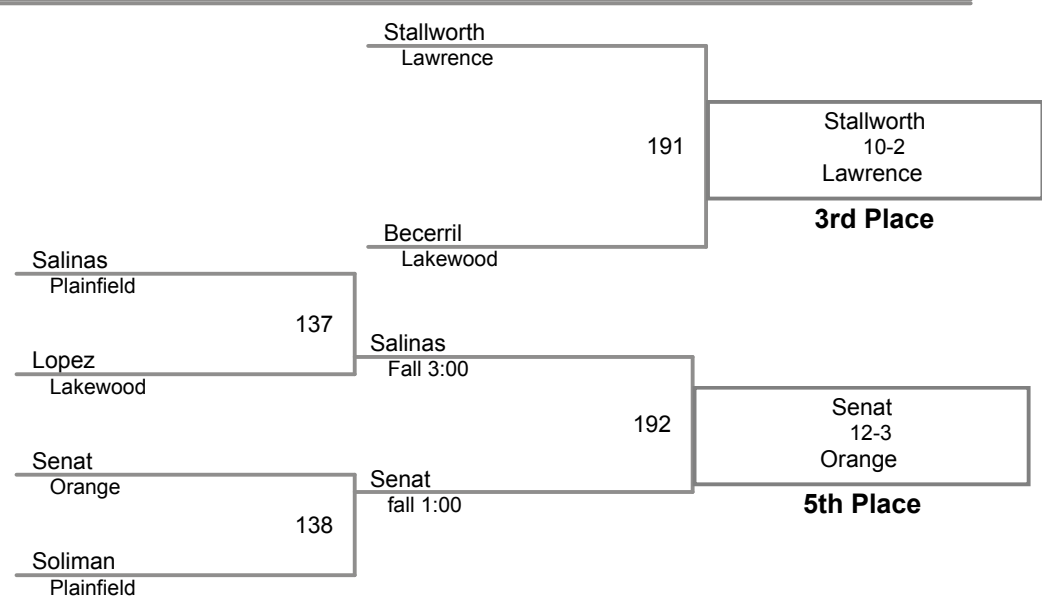

Rumble in the Pines
Rumble in the P Division

106 Lbs

Rumble in the Pines
Rumble in the P Division

113 Lbs

Rumble in the Pines
Rumble in the P Division

120 Lbs

126 Lbs

132 Lbs

138 Lbs

145 Lbs

152 Lbs

170 Lbs

182 Lbs

195 Lbs

220 Lbs

285 Lbs