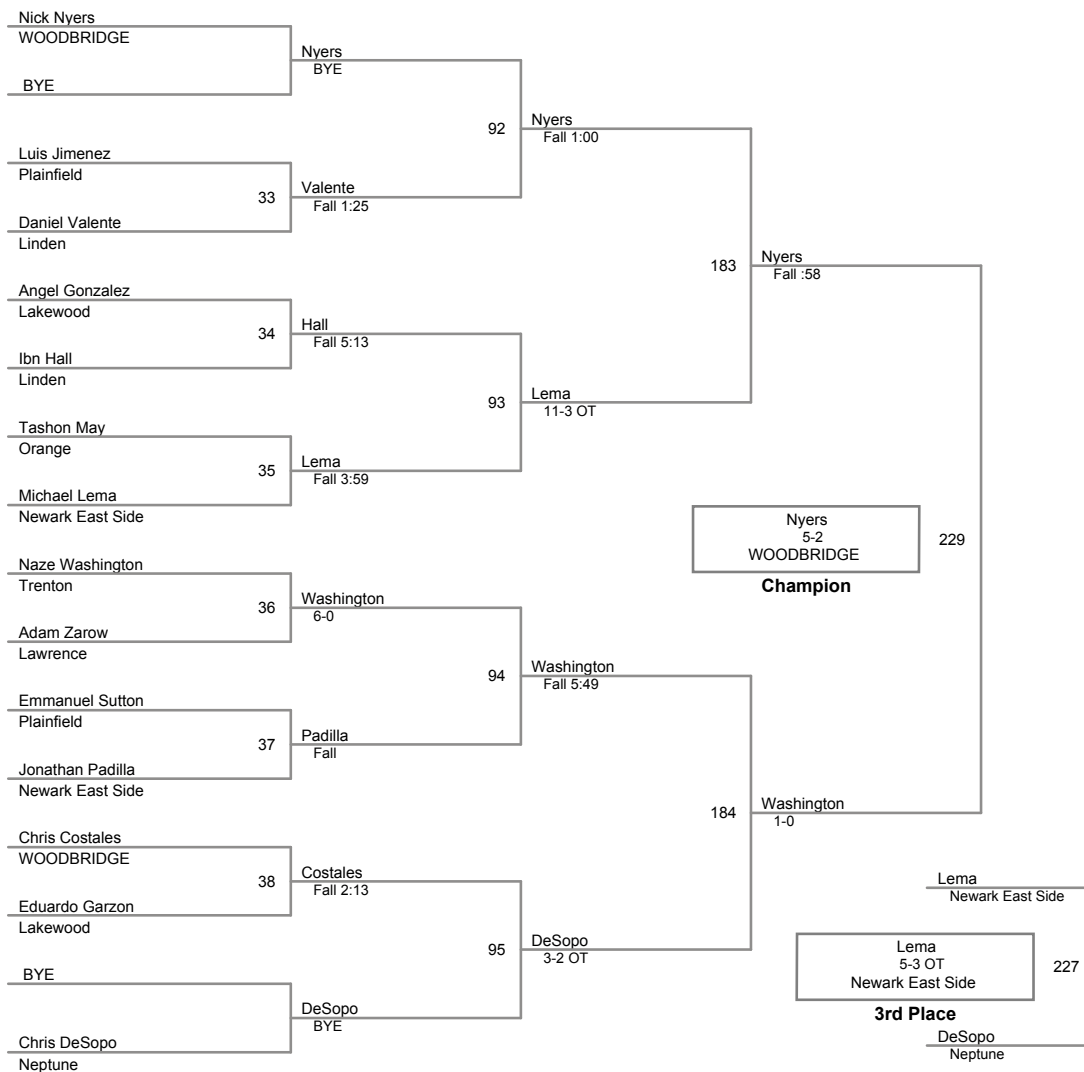

Rumble in the Pines
Rumble in the P Division

106 Lbs

Rumble in the Pines
Rumble in the P Division

113 Lbs

Rumble in the Pines
Rumble in the P Division

120 Lbs

126 Lbs

132 Lbs

138 Lbs

145 Lbs

152 Lbs

170 Lbs

182 Lbs

195 Lbs

220 Lbs

285 Lbs