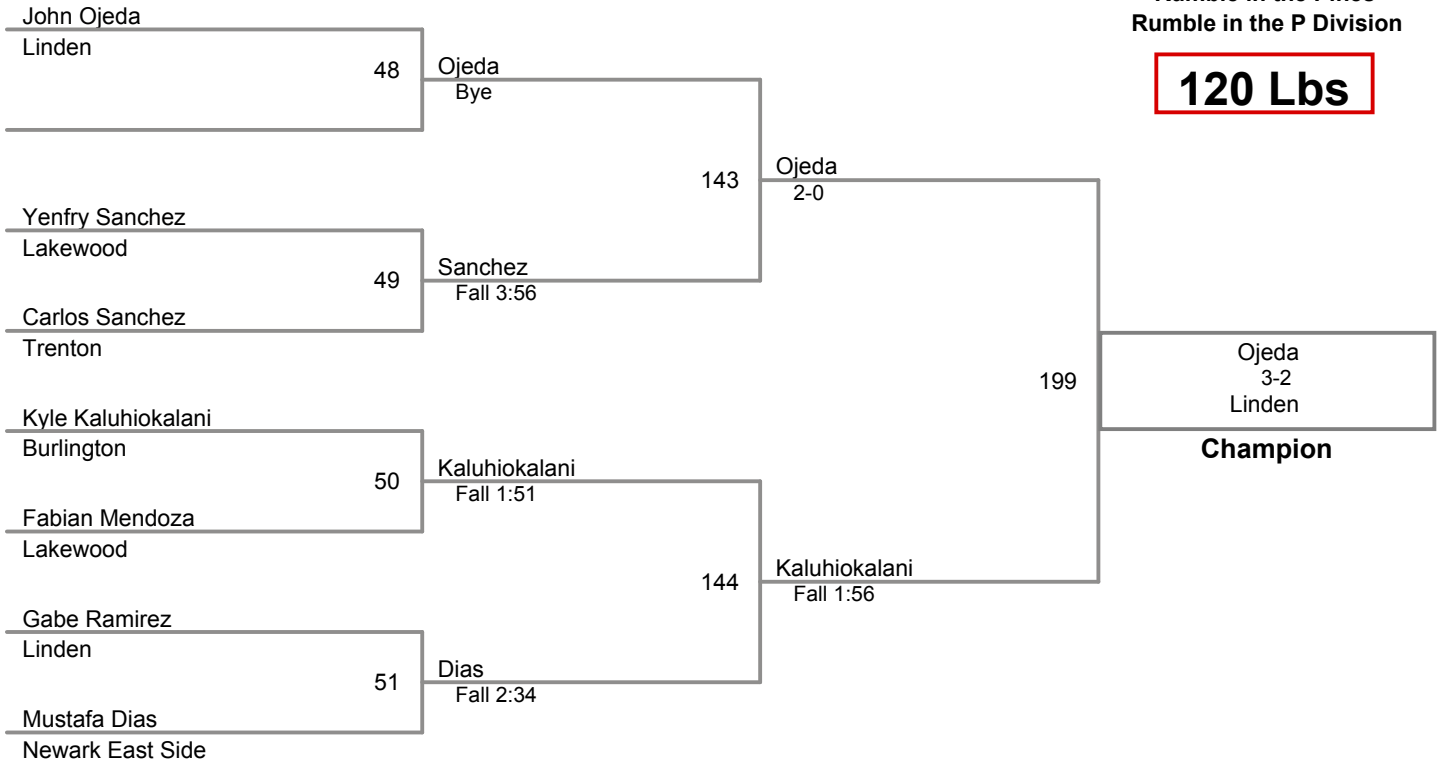

Rumble in the Pines
Rumble in the P Division

106 Lbs

Rumble in the Pines
Rumble in the P Division

113 Lbs

Rumble in the Pines
Rumble in the P Division

120 Lbs

126 Lbs

132 Lbs

138 Lbs

145 Lbs

152 Lbs

170 Lbs

182 Lbs

195 Lbs

220 Lbs

285 Lbs