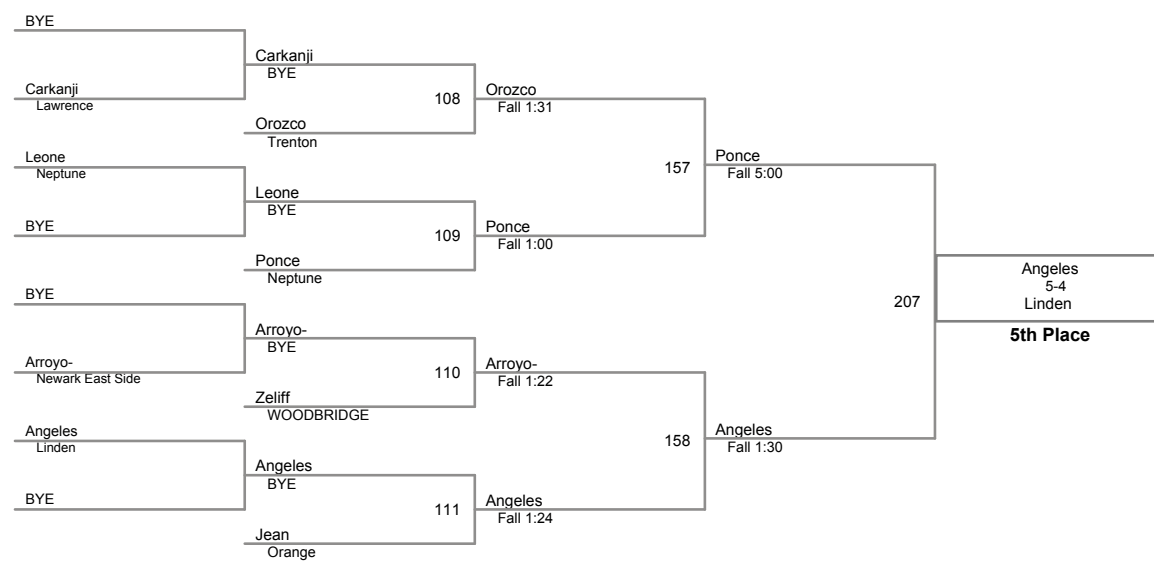

Rumble in the Pines
Rumble in the P Division

106 Lbs

Rumble in the Pines
Rumble in the P Division

113 Lbs

Rumble in the Pines
Rumble in the P Division

120 Lbs

126 Lbs

132 Lbs

138 Lbs

145 Lbs

152 Lbs

170 Lbs

182 Lbs

195 Lbs

220 Lbs

285 Lbs