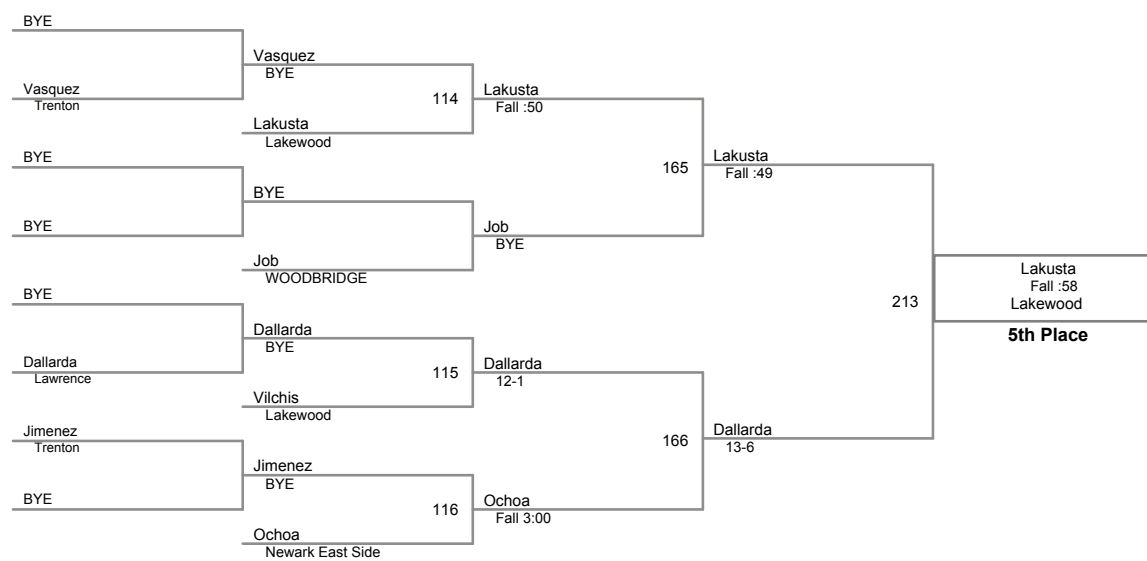

Rumble in the Pines
Rumble in the P Division

106 Lbs

Rumble in the Pines
Rumble in the P Division

113 Lbs

Rumble in the Pines
Rumble in the P Division

120 Lbs

126 Lbs

132 Lbs

138 Lbs

145 Lbs

152 Lbs

170 Lbs

182 Lbs

195 Lbs

220 Lbs

285 Lbs