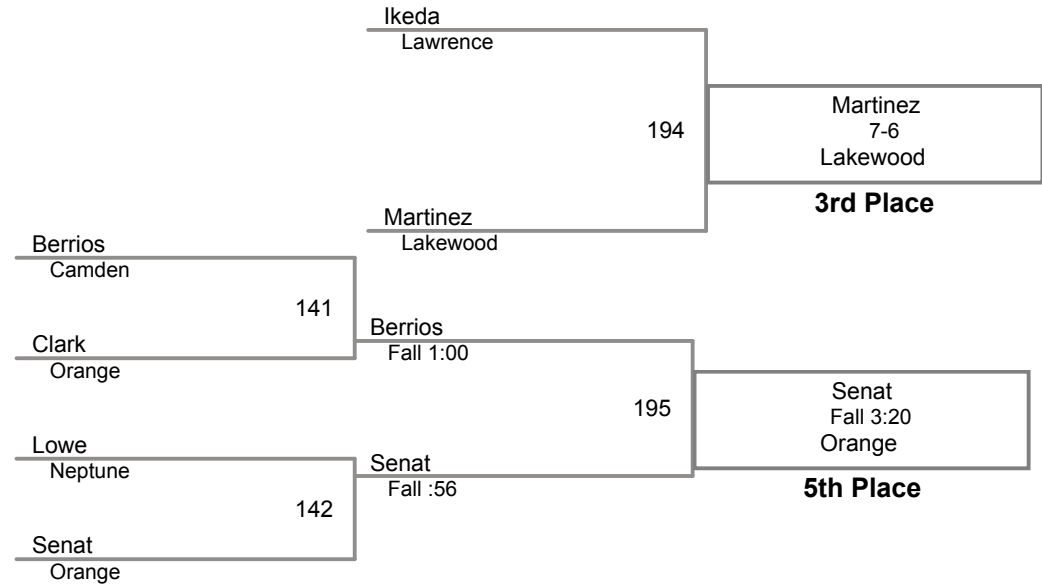

Rumble in the Pines
Rumble in the P Division

106 Lbs

Rumble in the Pines
Rumble in the P Division

113 Lbs

Rumble in the Pines
Rumble in the P Division

120 Lbs

126 Lbs

132 Lbs

138 Lbs

145 Lbs

152 Lbs

170 Lbs

182 Lbs

195 Lbs

220 Lbs

285 Lbs