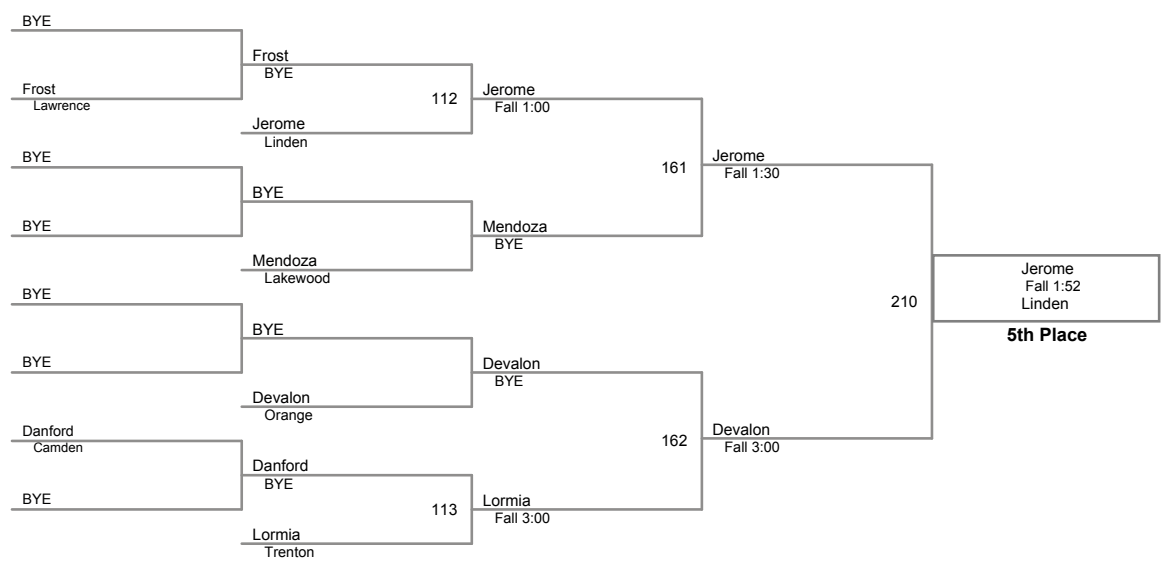

Rumble in the Pines
Rumble in the P Division

106 Lbs

Rumble in the Pines
Rumble in the P Division

113 Lbs

Rumble in the Pines
Rumble in the P Division

120 Lbs

126 Lbs

132 Lbs

138 Lbs

145 Lbs

152 Lbs

170 Lbs

182 Lbs

195 Lbs

220 Lbs

285 Lbs