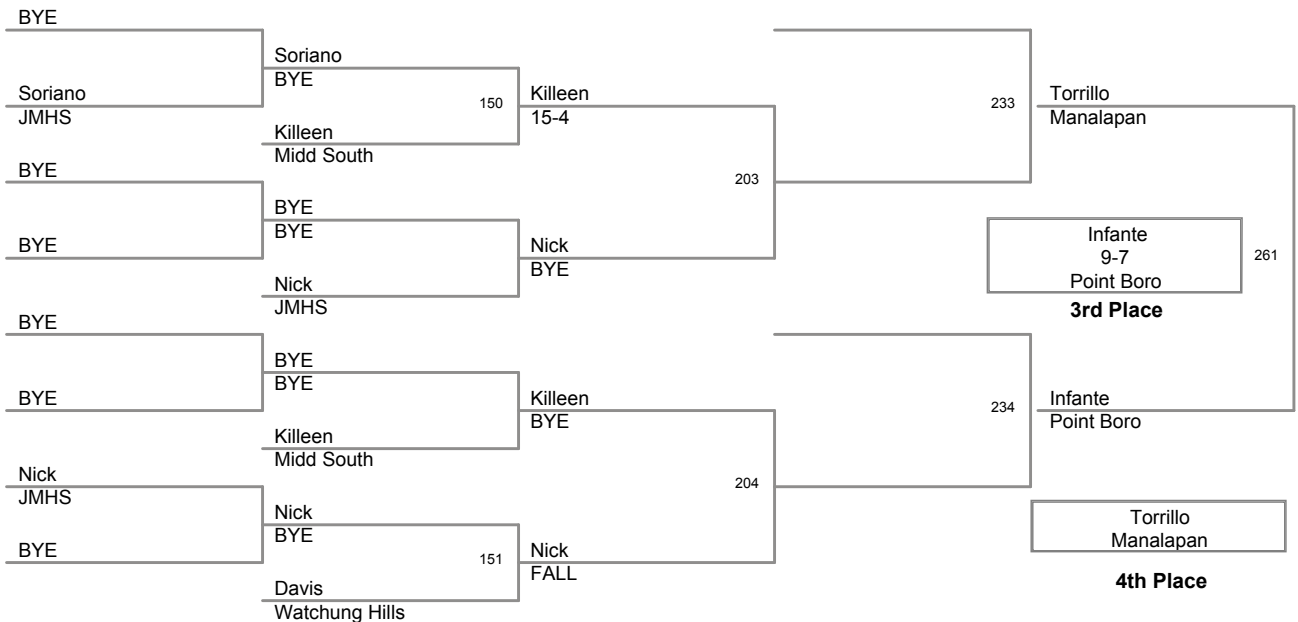

Walter Woods 2014
Walter Woods 20 Division

220 Lbs