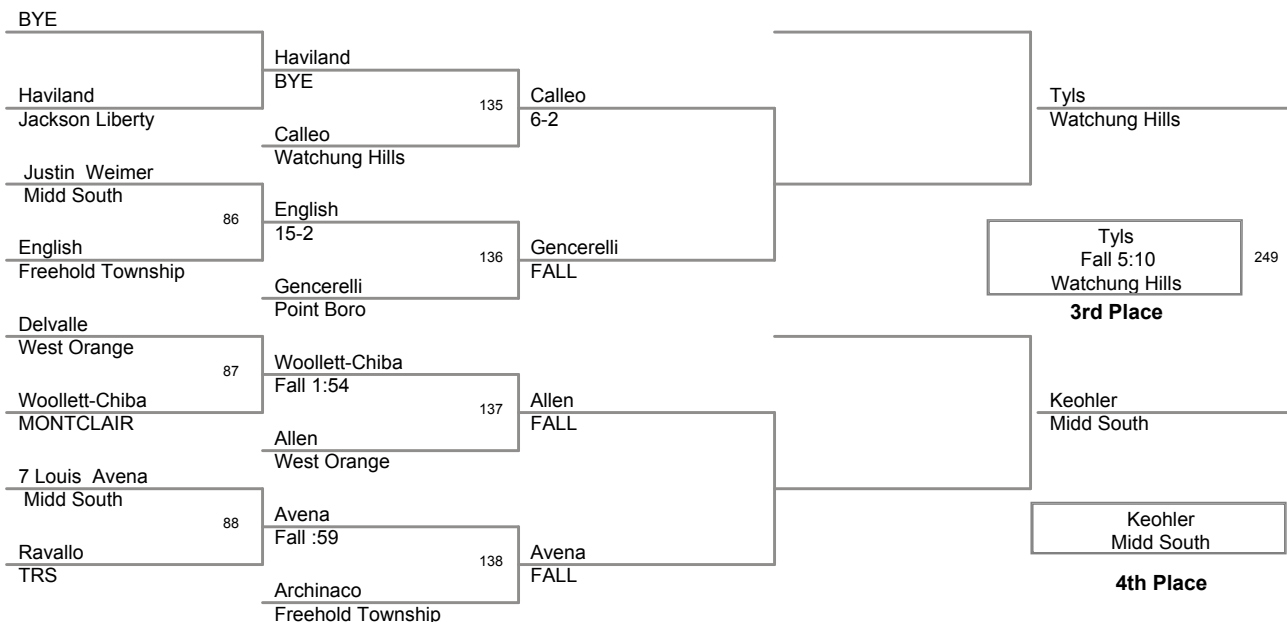

Walter Woods 2014
Walter Woods 20 Division

132 Lbs

Walter Woods 2014
Walter Woods 20 Division

138 Lbs

Walter Woods 2014
Walter Woods 20 Division

145 Lbs

Walter Woods 2014
Walter Woods 20 Division

152 Lbs