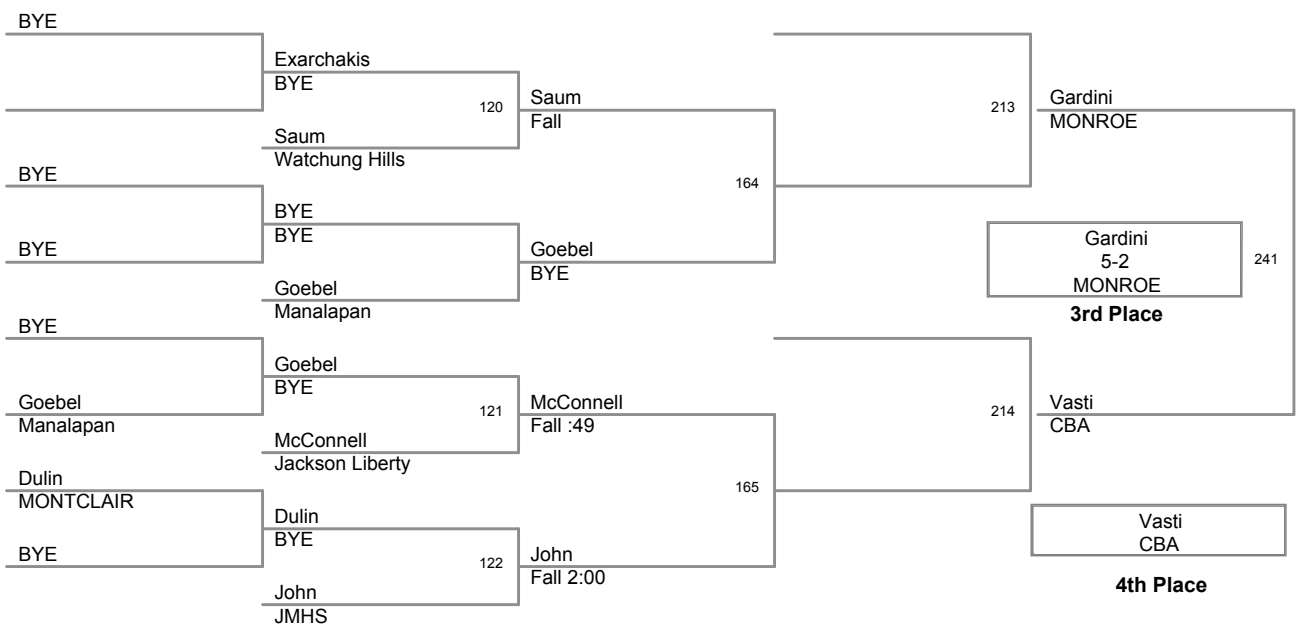

Walter Woods 2014
Walter Woods 20 Division

106 Lbs

Walter Woods 2014
Walter Woods 20 Division

113 Lbs

Walter Woods 2014
Walter Woods 20 Division

120 Lbs

Walter Woods 2014
Walter Woods 20 Division

126 Lbs

Walter Woods 2014
Walter Woods 20 Division

132 Lbs

Walter Woods 2014
Walter Woods 20 Division

138 Lbs

Walter Woods 2014
Walter Woods 20 Division

145 Lbs

Walter Woods 2014
Walter Woods 20 Division

152 Lbs