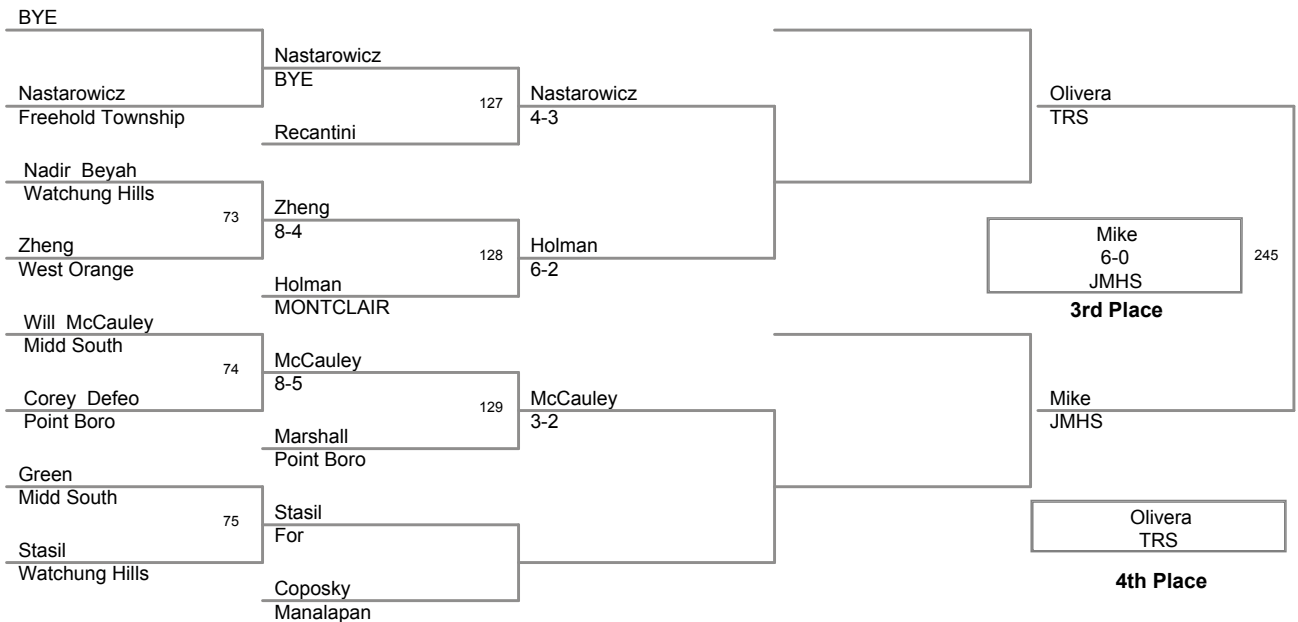

Walter Woods 2014
Walter Woods 20 Division

106 Lbs

Walter Woods 2014
Walter Woods 20 Division

113 Lbs

Walter Woods 2014
Walter Woods 20 Division

120 Lbs

Walter Woods 2014
Walter Woods 20 Division

126 Lbs

Walter Woods 2014
Walter Woods 20 Division

132 Lbs

Walter Woods 2014
Walter Woods 20 Division

138 Lbs

Walter Woods 2014
Walter Woods 20 Division

145 Lbs

Walter Woods 2014
Walter Woods 20 Division

152 Lbs