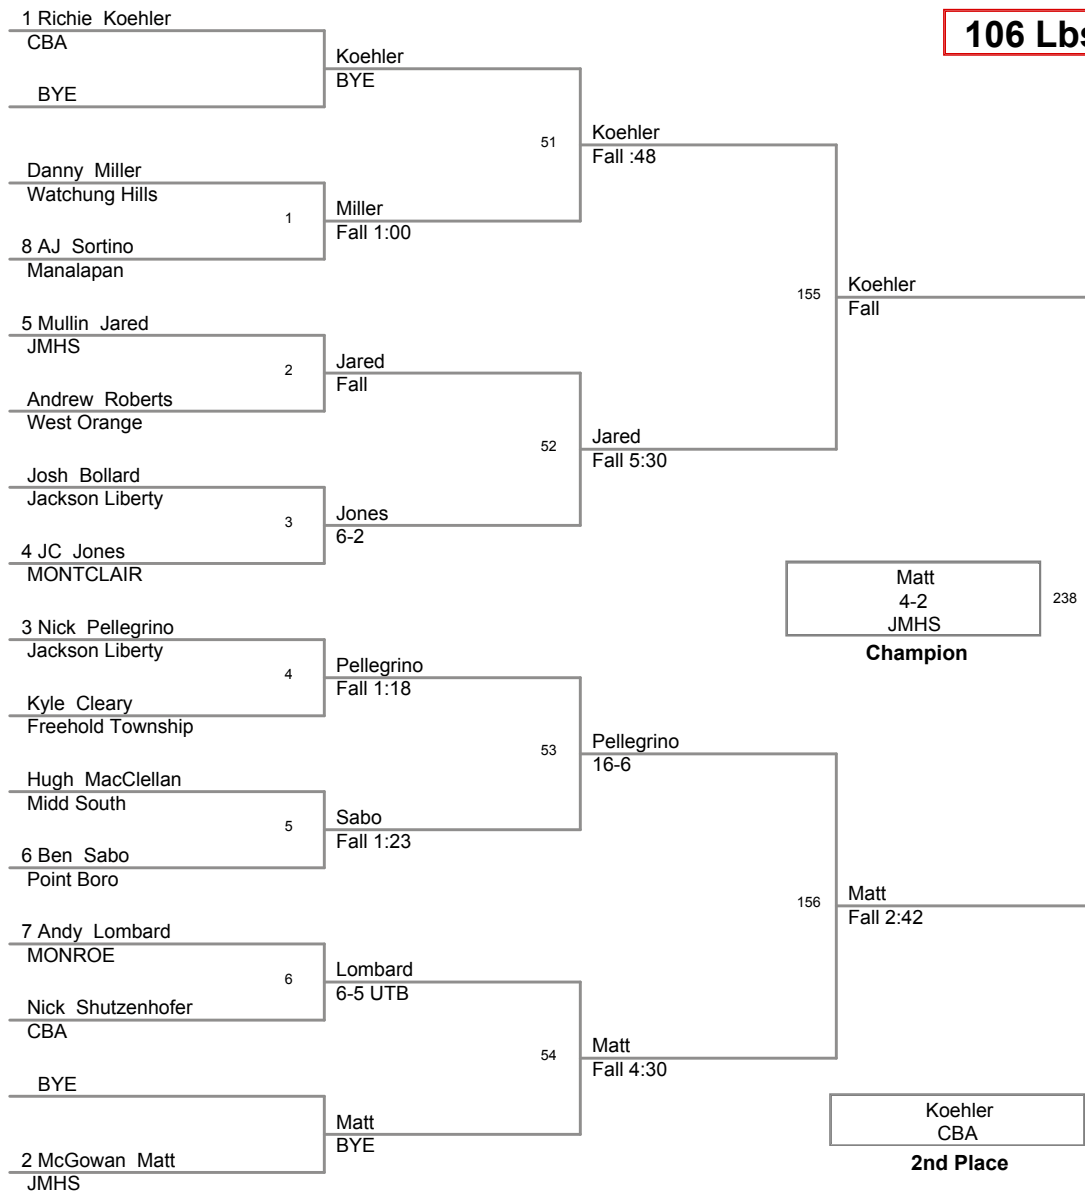

Walter Woods 2014
Walter Woods 20 Division

106 Lbs

Walter Woods 2014
Walter Woods 20 Division

113 Lbs

Walter Woods 2014
Walter Woods 20 Division

120 Lbs

Walter Woods 2014
Walter Woods 20 Division

126 Lbs

Walter Woods 2014
Walter Woods 20 Division

132 Lbs

Walter Woods 2014
Walter Woods 20 Division

138 Lbs

Walter Woods 2014
Walter Woods 20 Division

145 Lbs

Walter Woods 2014
Walter Woods 20 Division

152 Lbs