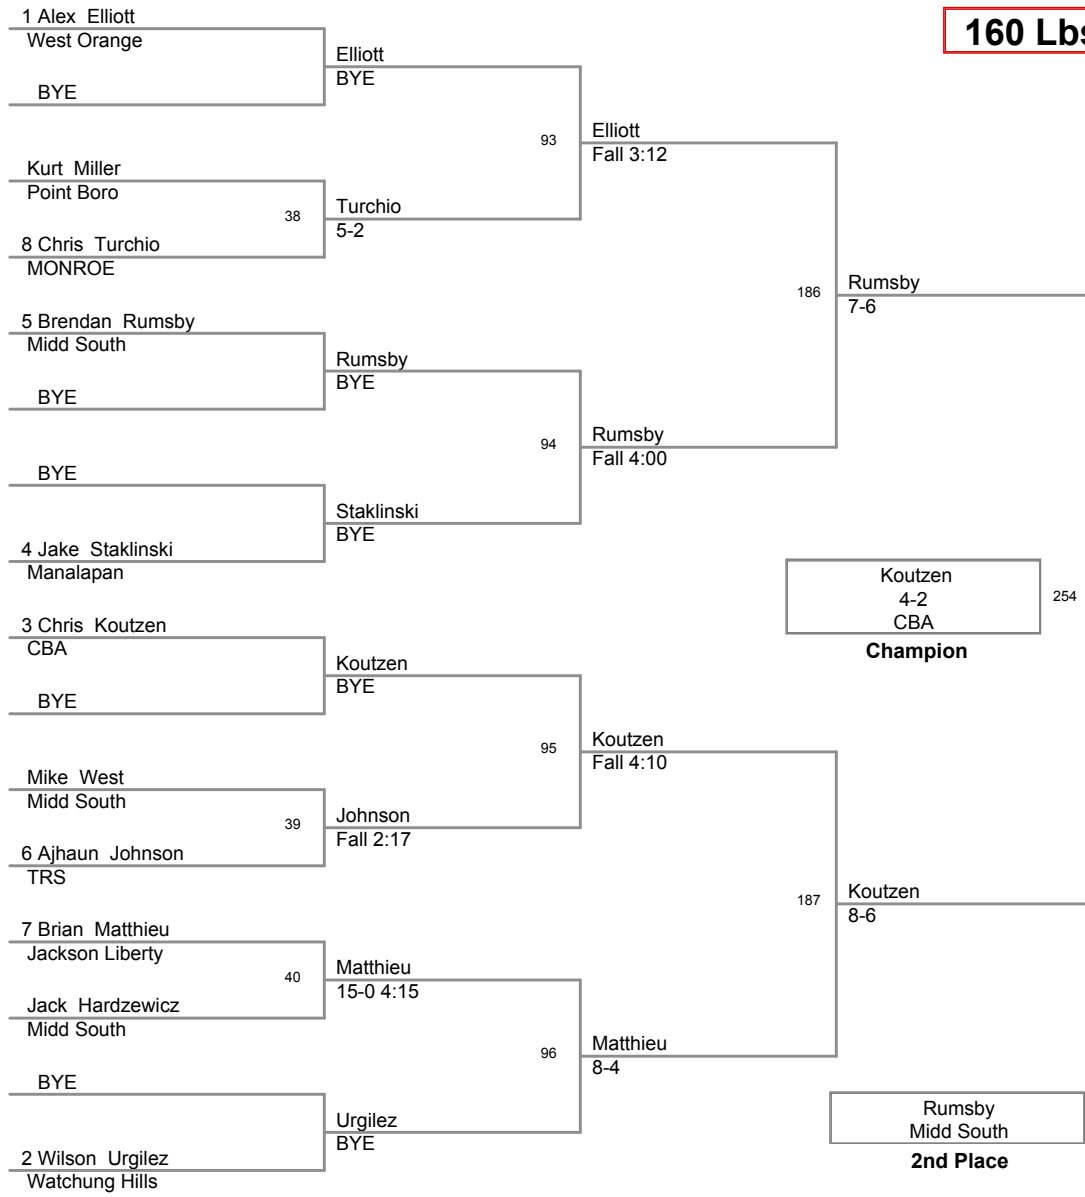

Walter Woods 2014
Walter Woods 20 Division

160 Lbs