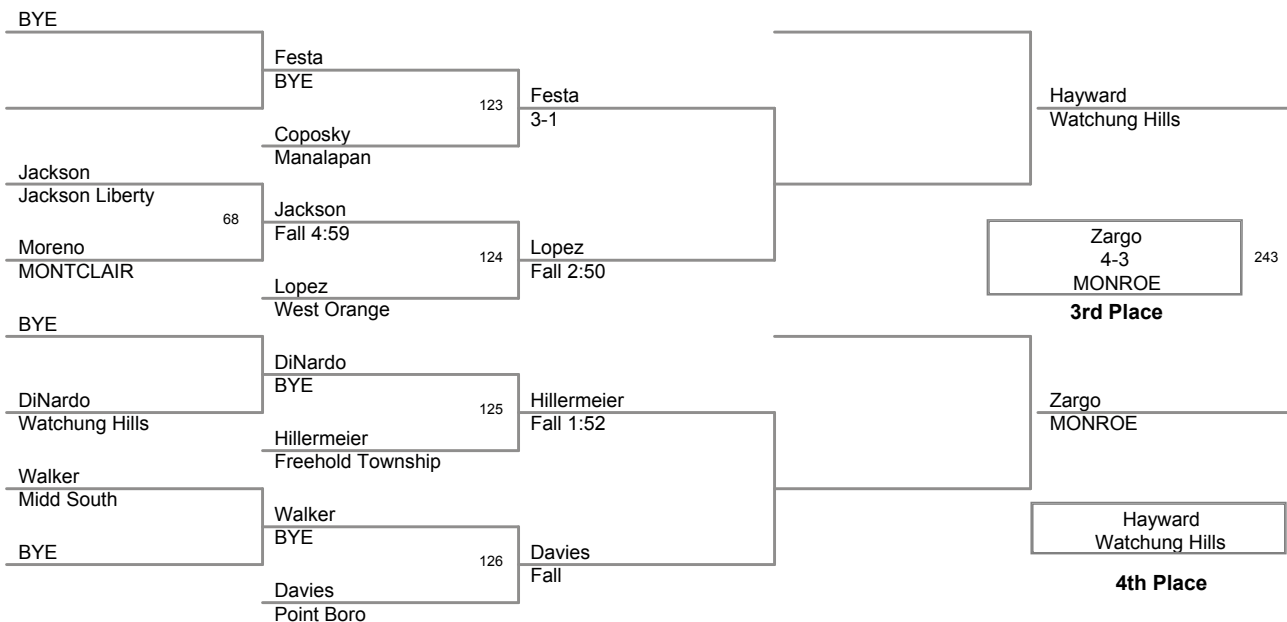

Walter Woods 2014
Walter Woods 20 Division

106 Lbs

Walter Woods 2014
Walter Woods 20 Division

113 Lbs

Walter Woods 2014
Walter Woods 20 Division

120 Lbs

Walter Woods 2014
Walter Woods 20 Division

126 Lbs

Walter Woods 2014
Walter Woods 20 Division

132 Lbs

Walter Woods 2014
Walter Woods 20 Division

138 Lbs

Walter Woods 2014
Walter Woods 20 Division

145 Lbs

Walter Woods 2014
Walter Woods 20 Division

152 Lbs