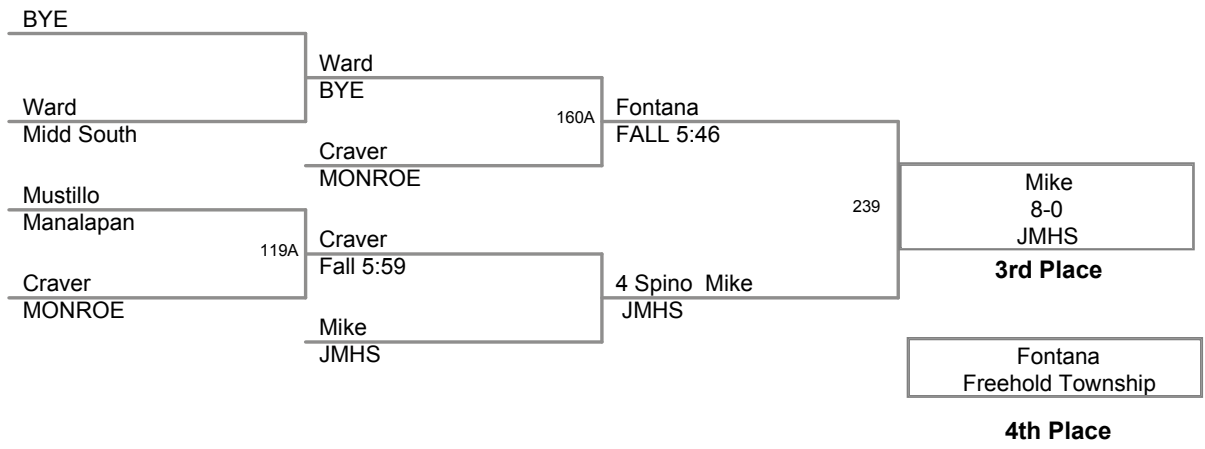

Walter Woods 2014
Walter Woods 20 Division

106 Lbs

Walter Woods 2014
Walter Woods 20 Division

113 Lbs

Walter Woods 2014
Walter Woods 20 Division

120 Lbs

Walter Woods 2014
Walter Woods 20 Division

126 Lbs

Walter Woods 2014
Walter Woods 20 Division

132 Lbs

Walter Woods 2014
Walter Woods 20 Division

138 Lbs

Walter Woods 2014
Walter Woods 20 Division

145 Lbs

Walter Woods 2014
Walter Woods 20 Division

152 Lbs