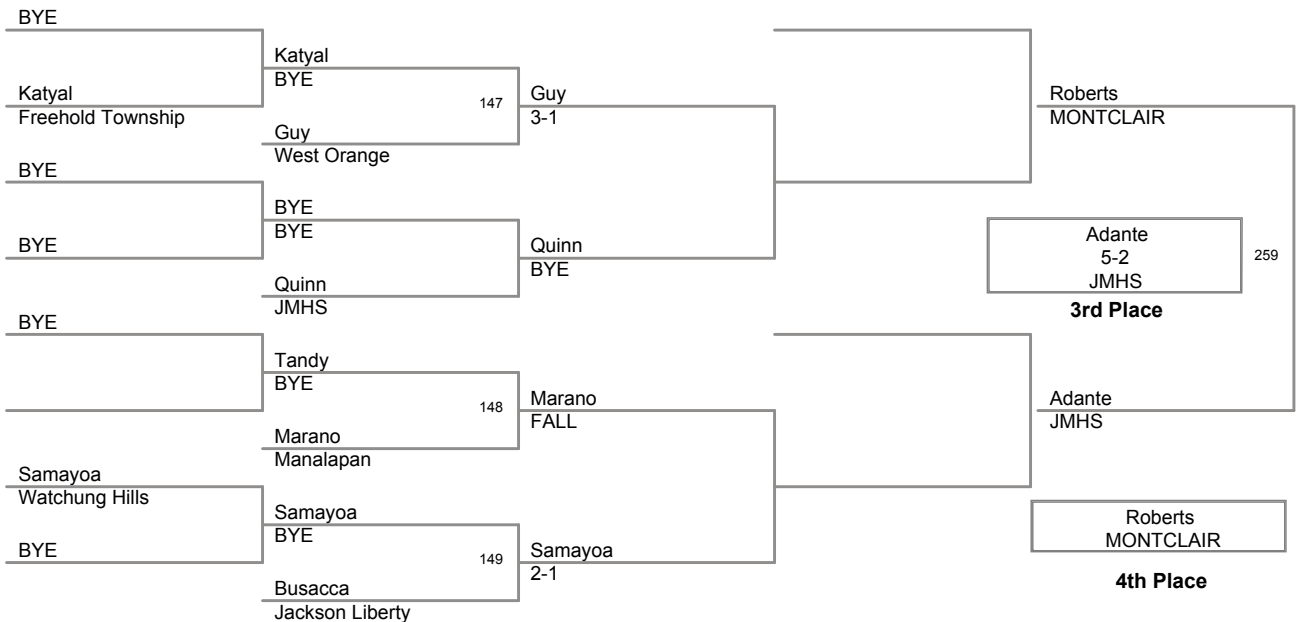

Walter Woods 2014
Walter Woods 20 Division

160 Lbs

Walter Woods 2014
Walter Woods 20 Division

170 Lbs

Walter Woods 2014
Walter Woods 20 Division

182 Lbs

Walter Woods 2014
Walter Woods 20 Division

195 Lbs