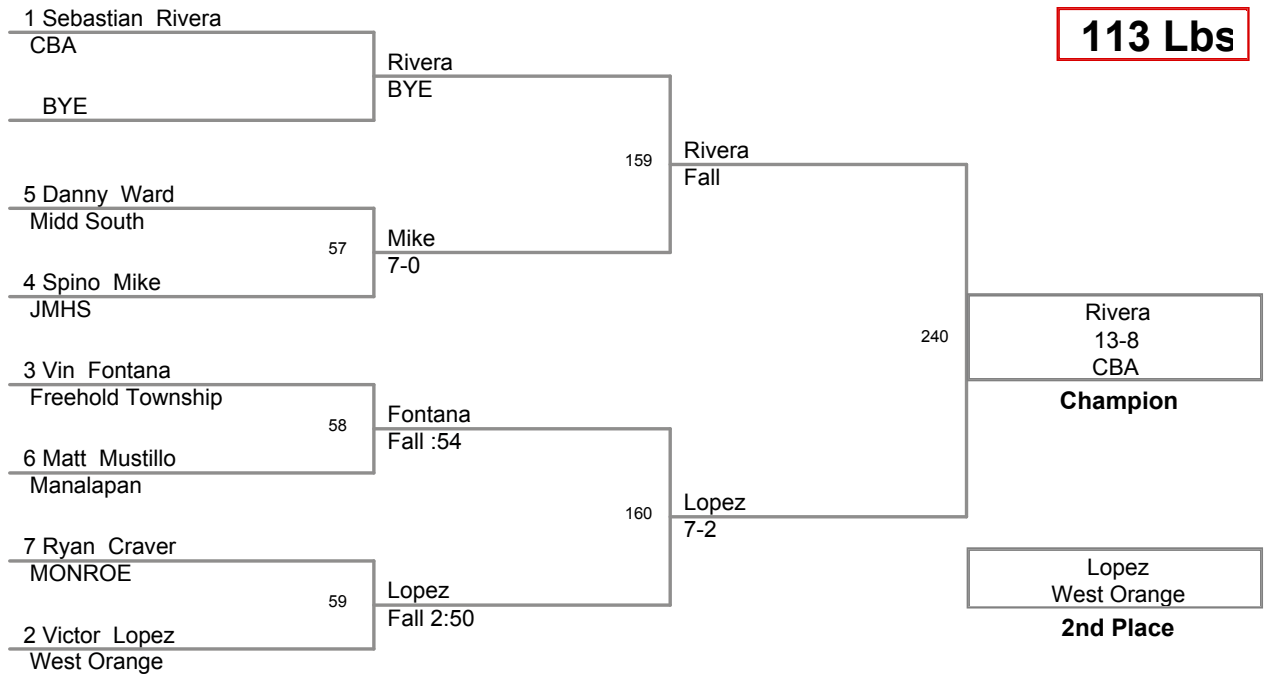

Walter Woods 2014
Walter Woods 20 Division

106 Lbs

Walter Woods 2014
Walter Woods 20 Division

113 Lbs

Walter Woods 2014
Walter Woods 20 Division

120 Lbs

Walter Woods 2014
Walter Woods 20 Division

126 Lbs

Walter Woods 2014
Walter Woods 20 Division

132 Lbs

Walter Woods 2014
Walter Woods 20 Division

138 Lbs

Walter Woods 2014
Walter Woods 20 Division

145 Lbs

Walter Woods 2014
Walter Woods 20 Division

152 Lbs

Walter Woods 2014
Walter Woods 20 Division

160 Lbs

Walter Woods 2014
Walter Woods 20 Division

170 Lbs

Walter Woods 2014
Walter Woods 20 Division

182 Lbs

Walter Woods 2014
Walter Woods 20 Division

195 Lbs