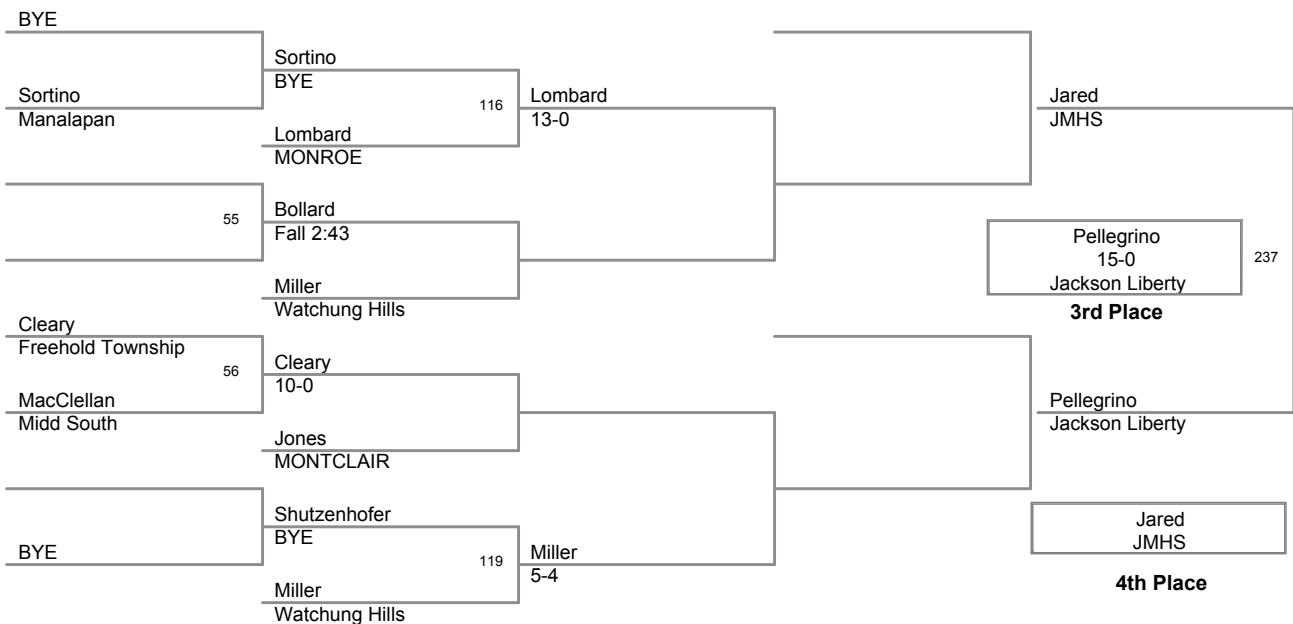

Walter Woods 2014
Walter Woods 20 Division

106 Lbs

Walter Woods 2014
Walter Woods 20 Division

113 Lbs

Walter Woods 2014
Walter Woods 20 Division

120 Lbs

Walter Woods 2014
Walter Woods 20 Division

126 Lbs

Walter Woods 2014
Walter Woods 20 Division

132 Lbs

Walter Woods 2014
Walter Woods 20 Division

138 Lbs

Walter Woods 2014
Walter Woods 20 Division

145 Lbs

Walter Woods 2014
Walter Woods 20 Division

152 Lbs