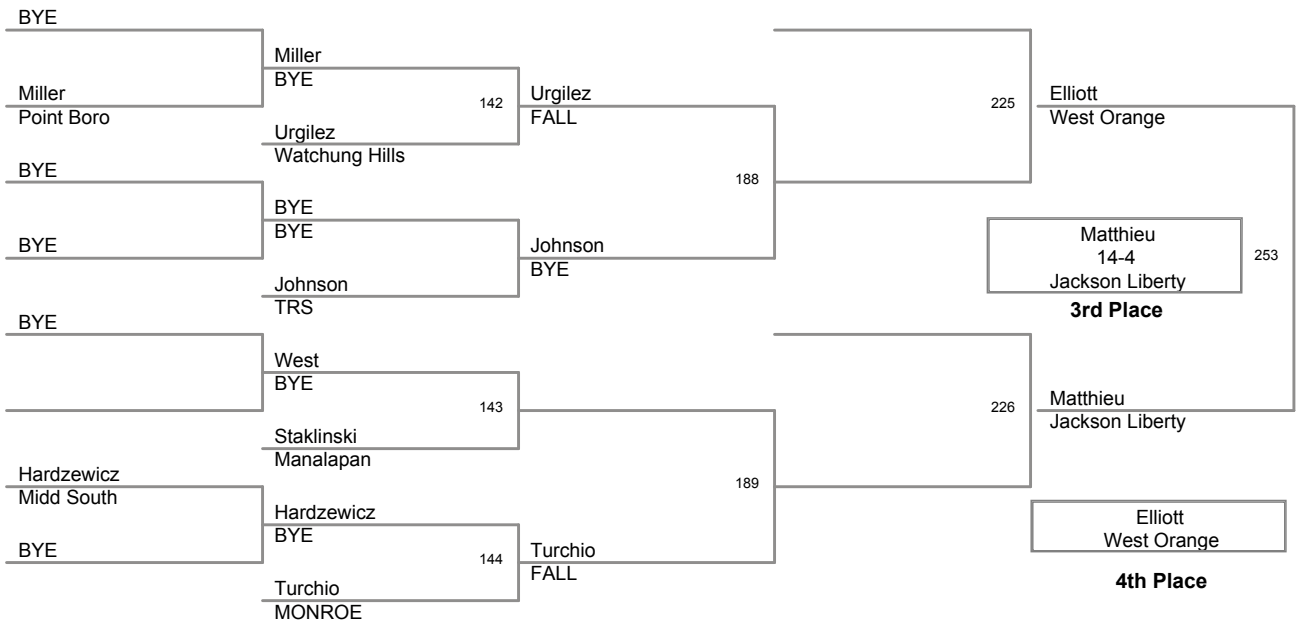

Walter Woods 2014
Walter Woods 20 Division

160 Lbs