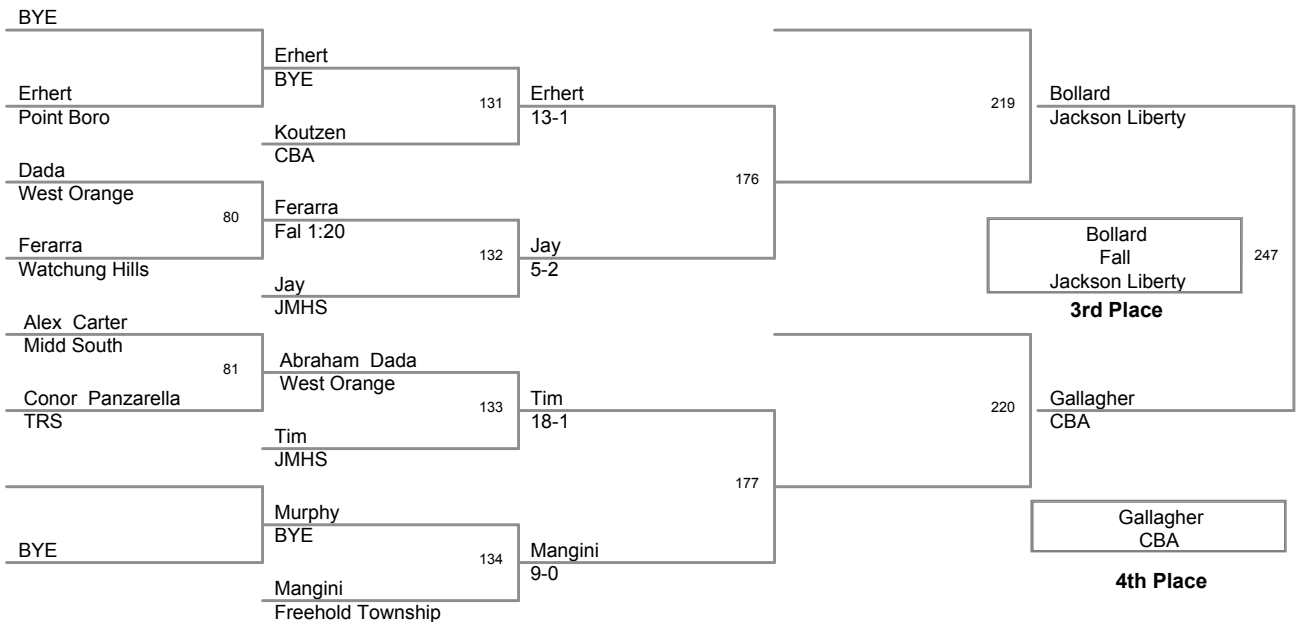

Walter Woods 2014
Walter Woods 20 Division

106 Lbs

Walter Woods 2014
Walter Woods 20 Division

113 Lbs

Walter Woods 2014
Walter Woods 20 Division

120 Lbs

Walter Woods 2014
Walter Woods 20 Division

126 Lbs

Walter Woods 2014
Walter Woods 20 Division

132 Lbs

Walter Woods 2014
Walter Woods 20 Division

138 Lbs

Walter Woods 2014
Walter Woods 20 Division

145 Lbs

Walter Woods 2014
Walter Woods 20 Division

152 Lbs