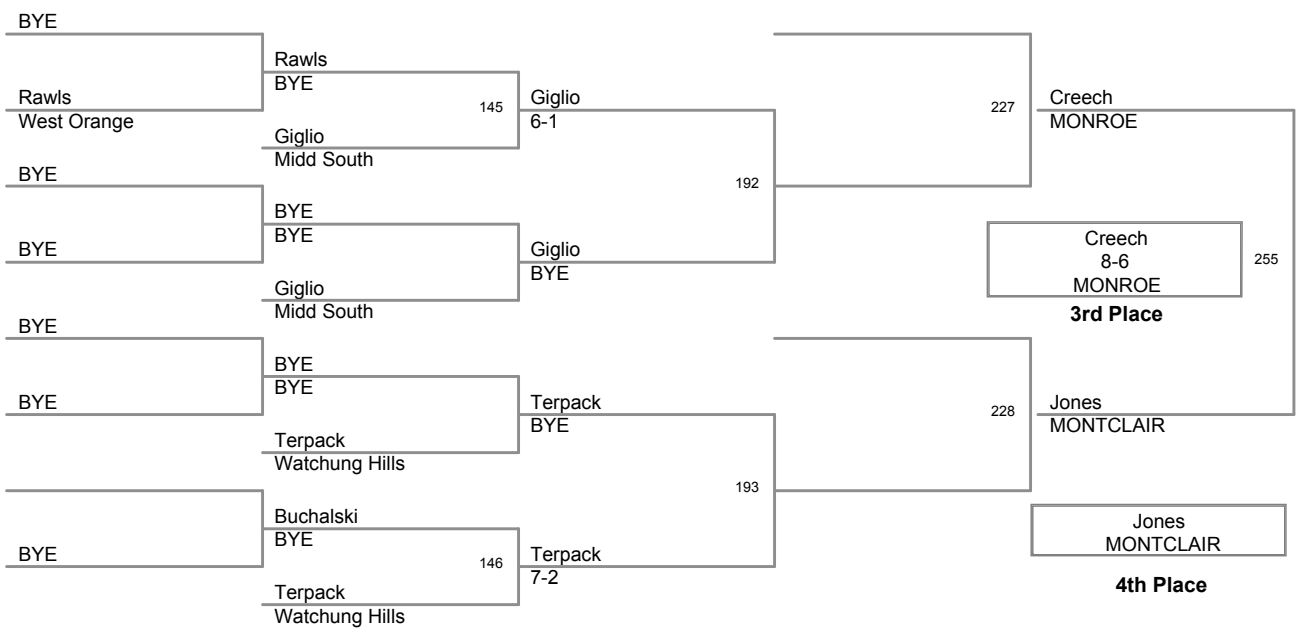

Walter Woods 2014
Walter Woods 20 Division

170 Lbs