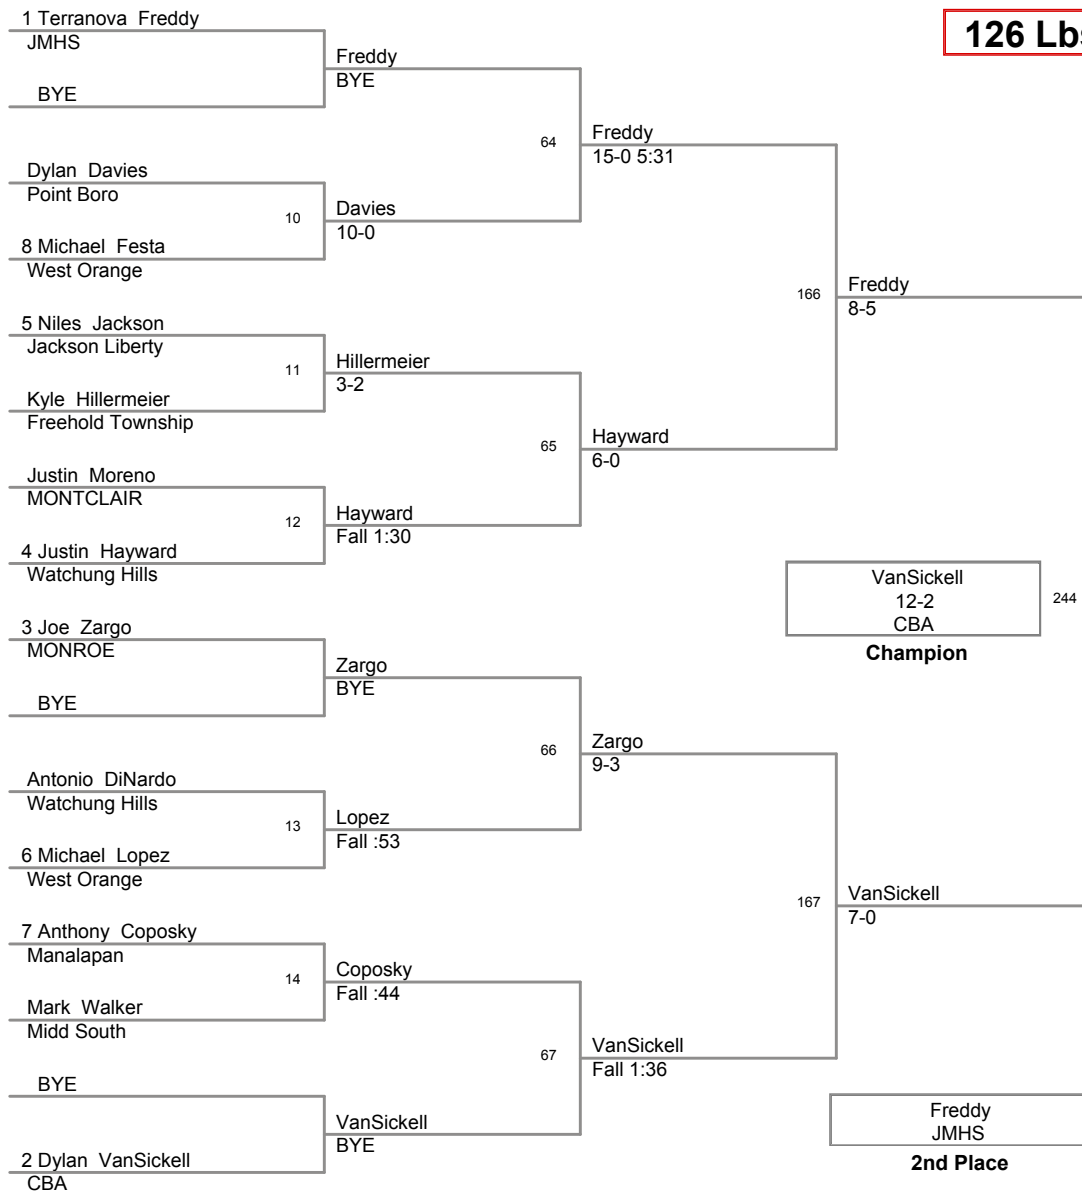

Walter Woods 2014
Walter Woods 20 Division

106 Lbs

Walter Woods 2014
Walter Woods 20 Division

113 Lbs

Walter Woods 2014
Walter Woods 20 Division

120 Lbs

Walter Woods 2014
Walter Woods 20 Division

126 Lbs

Walter Woods 2014
Walter Woods 20 Division

132 Lbs

Walter Woods 2014
Walter Woods 20 Division

138 Lbs

Walter Woods 2014
Walter Woods 20 Division

145 Lbs

Walter Woods 2014
Walter Woods 20 Division

152 Lbs

Walter Woods 2014
Walter Woods 20 Division

160 Lbs

Walter Woods 2014
Walter Woods 20 Division

170 Lbs

Walter Woods 2014
Walter Woods 20 Division

182 Lbs

Walter Woods 2014
Walter Woods 20 Division

195 Lbs