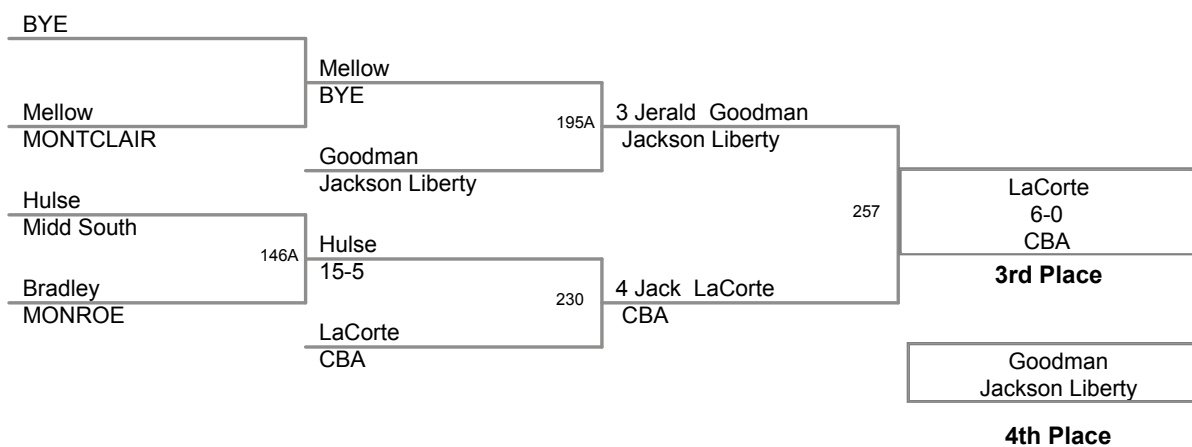

Walter Woods 2014
Walter Woods 20 Division

160 Lbs

Walter Woods 2014
Walter Woods 20 Division

170 Lbs

Walter Woods 2014
Walter Woods 20 Division

182 Lbs

Walter Woods 2014
Walter Woods 20 Division

195 Lbs