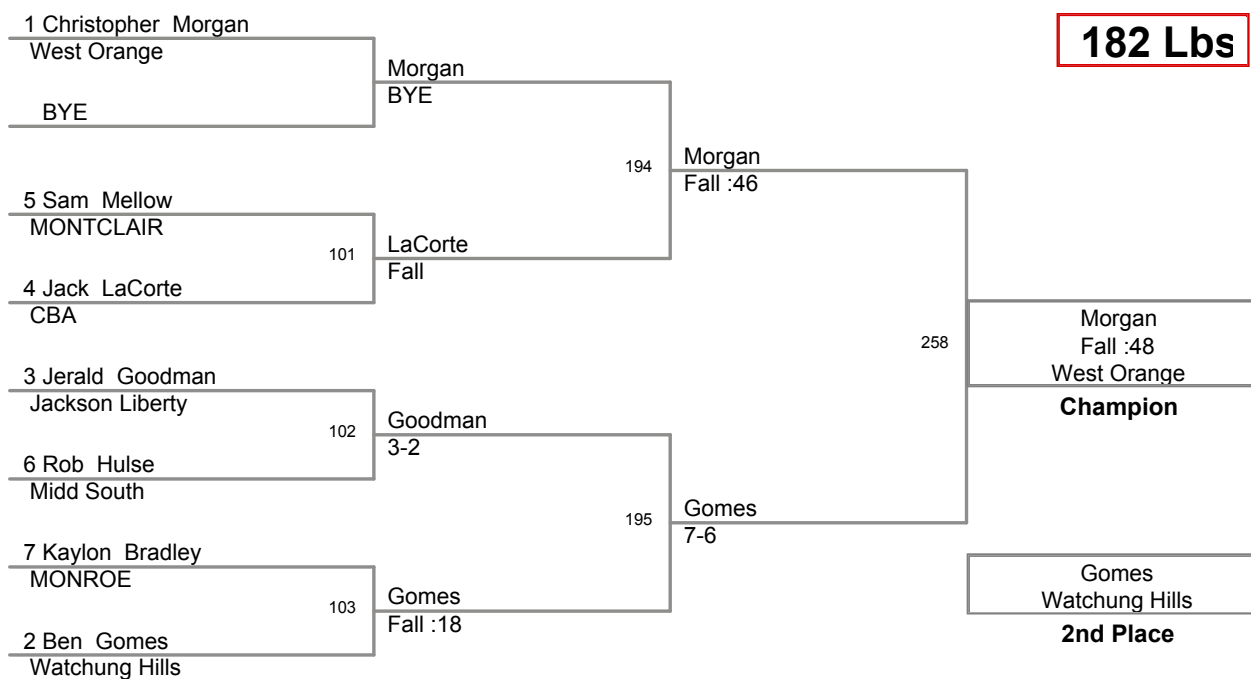

Walter Woods 2014
Walter Woods 20 Division

160 Lbs

Walter Woods 2014
Walter Woods 20 Division

170 Lbs

Walter Woods 2014
Walter Woods 20 Division

182 Lbs

Walter Woods 2014
Walter Woods 20 Division

195 Lbs