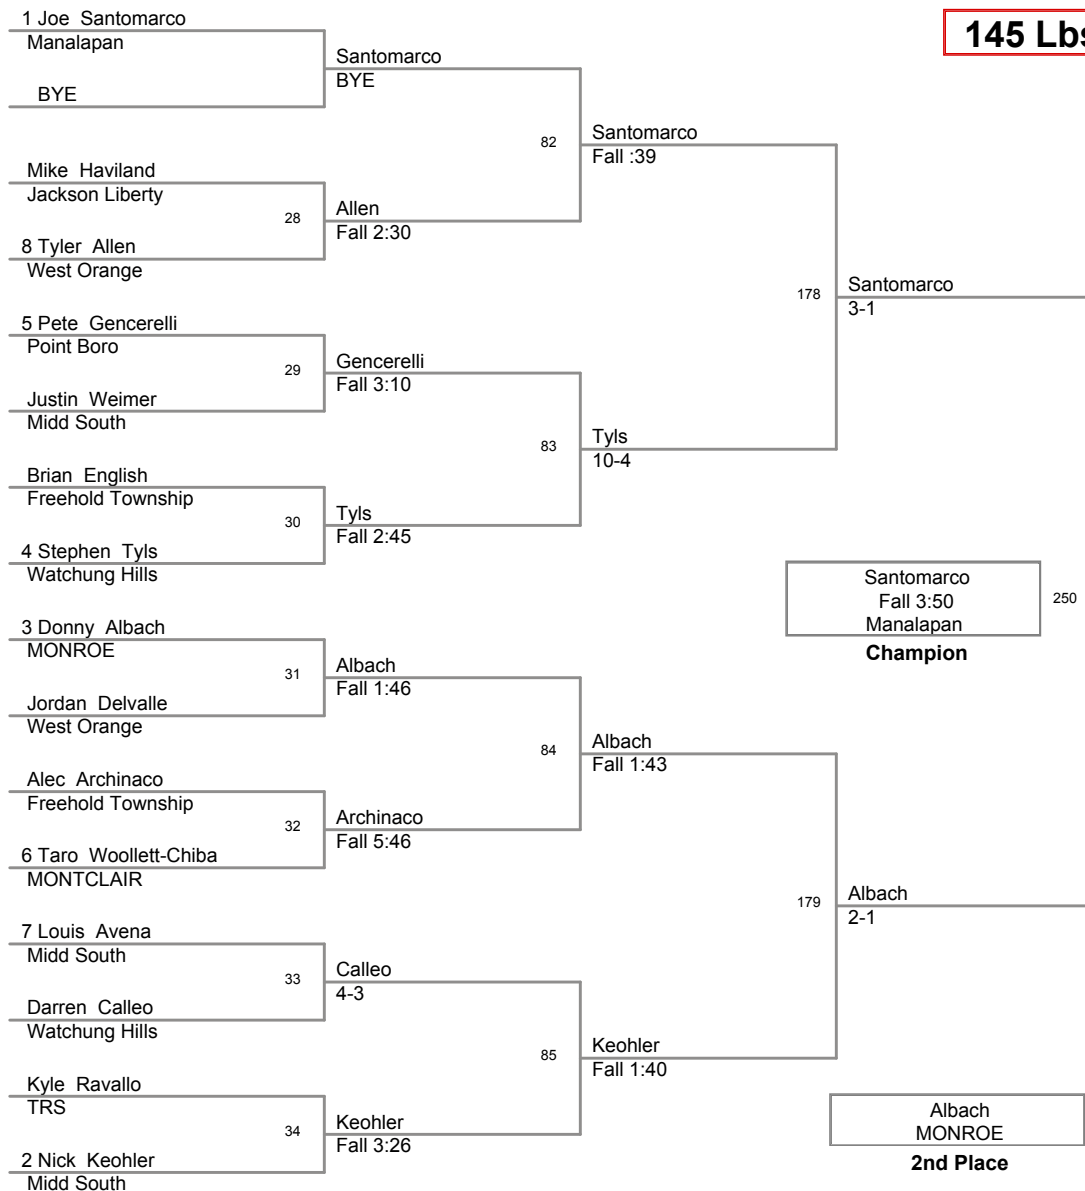

Walter Woods 2014
Walter Woods 20 Division

132 Lbs

Walter Woods 2014
Walter Woods 20 Division

138 Lbs

Walter Woods 2014
Walter Woods 20 Division

145 Lbs

Walter Woods 2014
Walter Woods 20 Division

152 Lbs