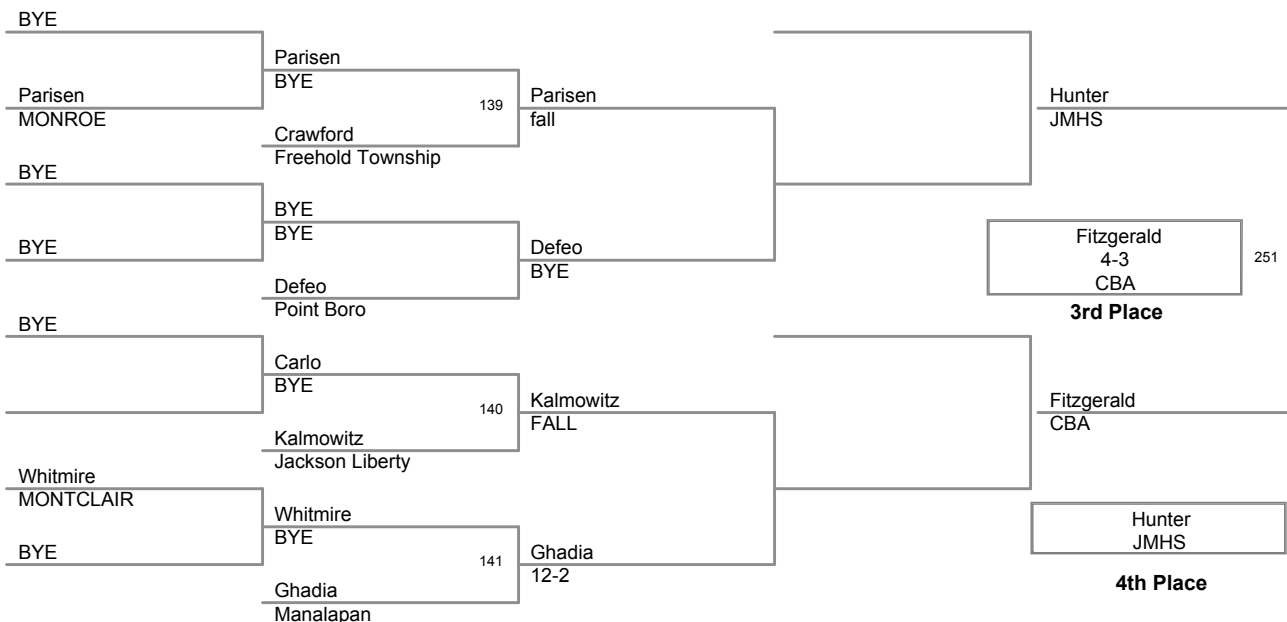

Walter Woods 2014
Walter Woods 20 Division

132 Lbs

Walter Woods 2014
Walter Woods 20 Division

138 Lbs

Walter Woods 2014
Walter Woods 20 Division

145 Lbs

Walter Woods 2014
Walter Woods 20 Division

152 Lbs