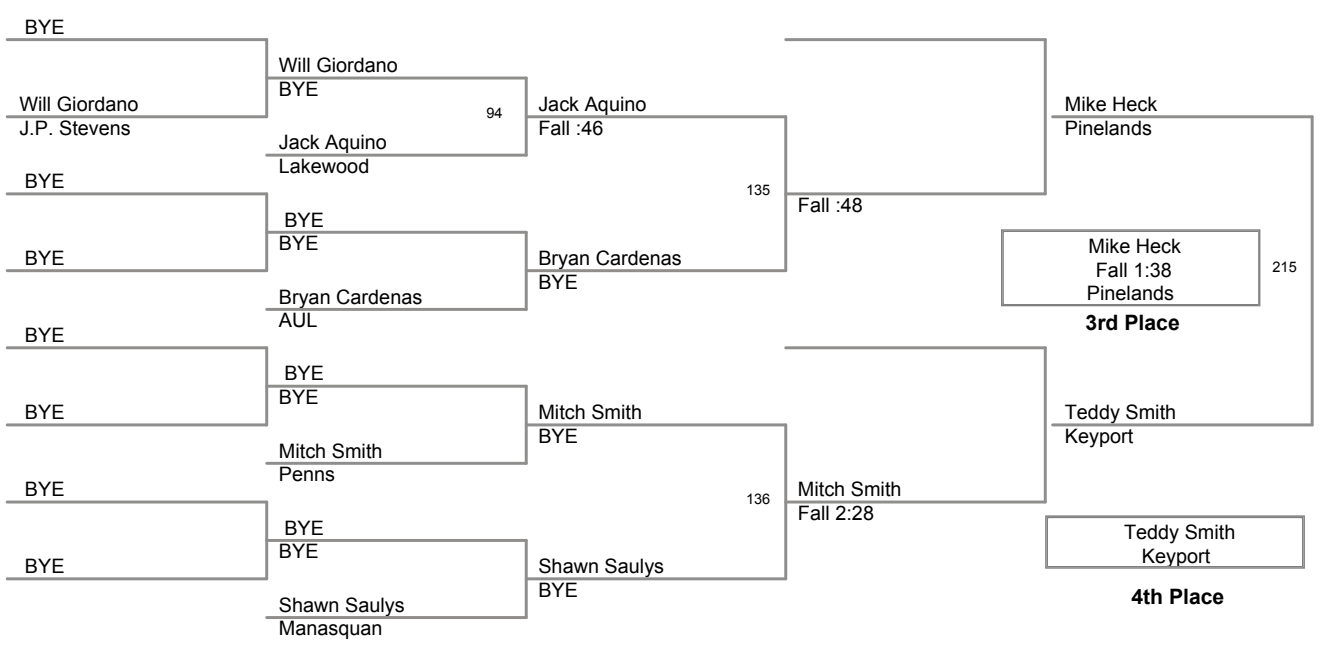

106 Lbs  
 Holmdel Holiday Tournament 12  
 Holmdel Holiday Division

**106 Lbs**

1del Holiday Tournament 12  
Holmdel Holiday Division

**113 Lbs**

12th Grade Holiday Tournament 12  
Holmdel Holiday Division

**120 Lbs**

Del Holiday Tournament 12  
Holmdel Holiday Division

**126 Lbs**

Holmdel Holiday Tournament 12  
Holmdel Holiday Division

**132 Lbs**

Holmdel Holiday Tournament 12  
Holmdel Holiday Division

**138 Lbs**