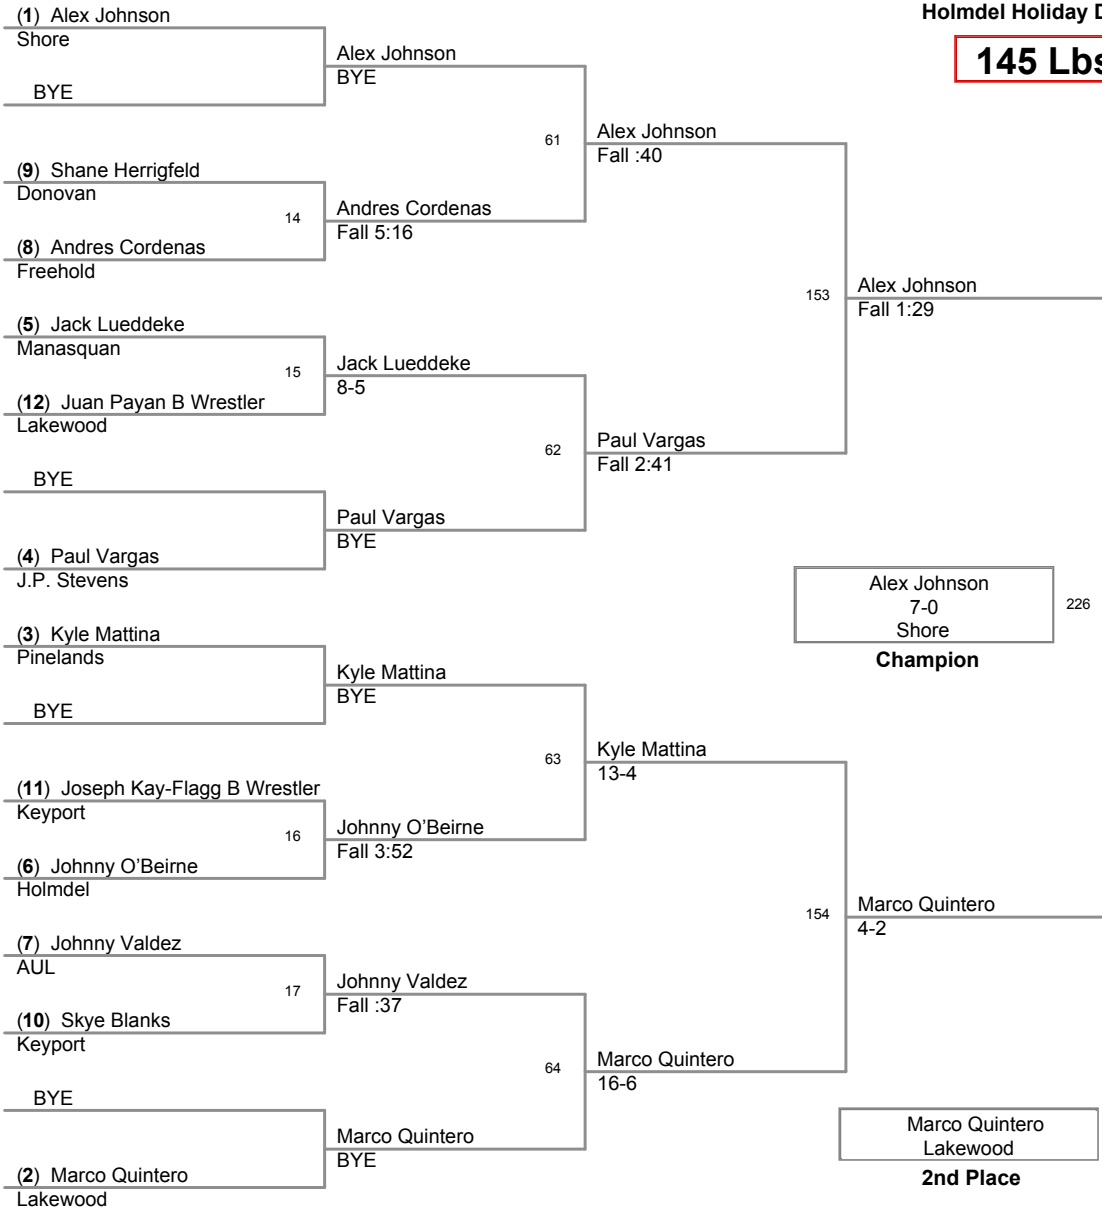

145 Lbs
Holmdel Holiday Tournament 12
Holmdel Holiday Division

145 Lbs