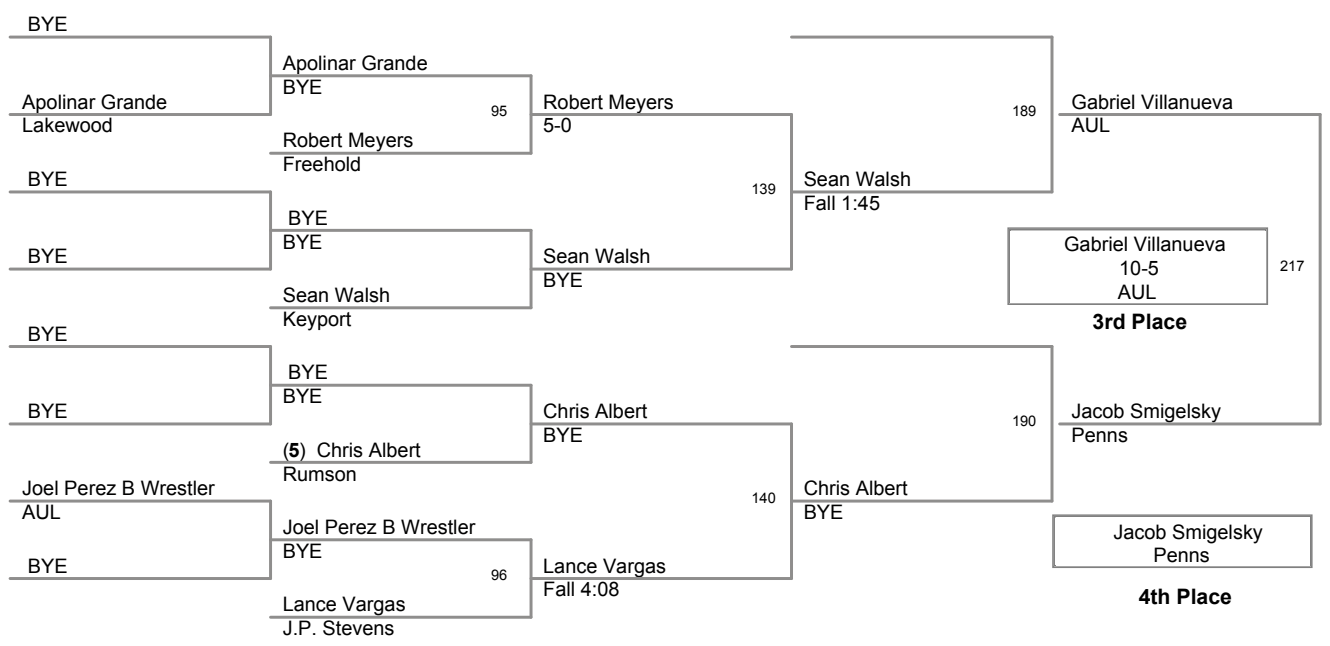

106 Lbs  
 Holmdel Holiday Tournament 12  
 Holmdel Holiday Division

**106 Lbs**

1del Holiday Tournament 12  
Holmdel Holiday Division

**113 Lbs**

12th Grade Holiday Tournament 12  
Holmdel Holiday Division

**120 Lbs**

Del Holiday Tournament 12  
Holmdel Holiday Division

**126 Lbs**

Holmdel Holiday Tournament 12  
Holmdel Holiday Division

**132 Lbs**

Holmdel Holiday Tournament 12  
Holmdel Holiday Division

**138 Lbs**