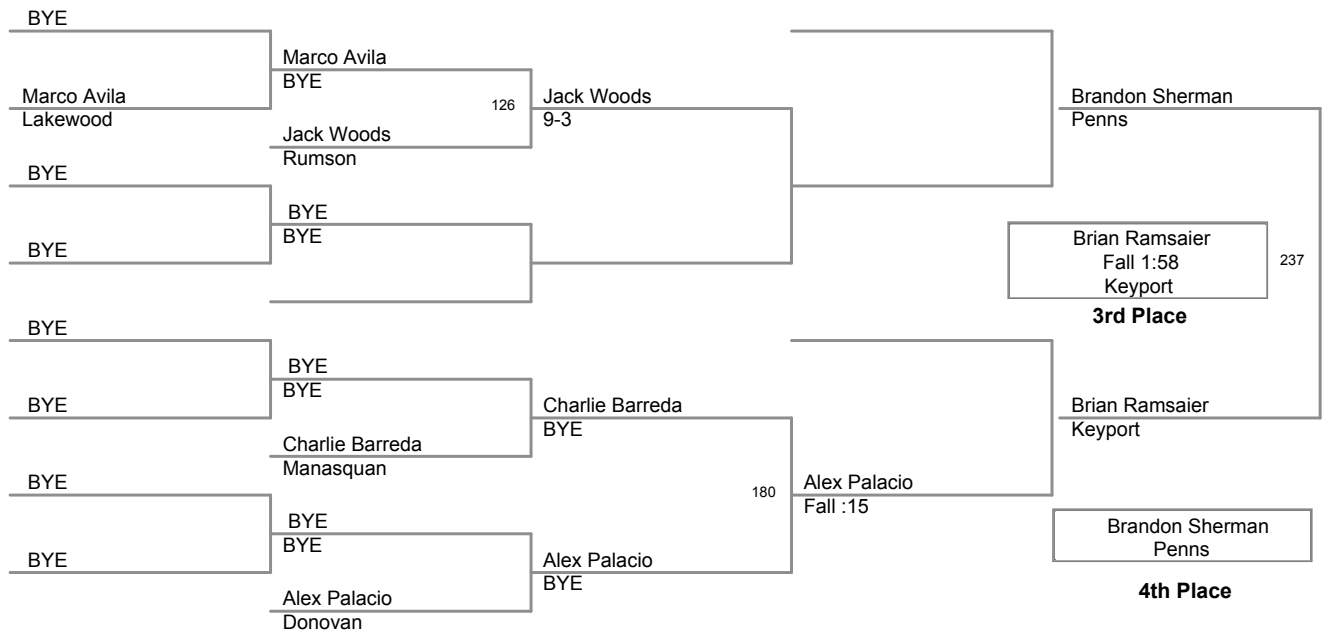

Delaware Holiday Tournament 12
Holmdel Holiday Division

220 Lbs