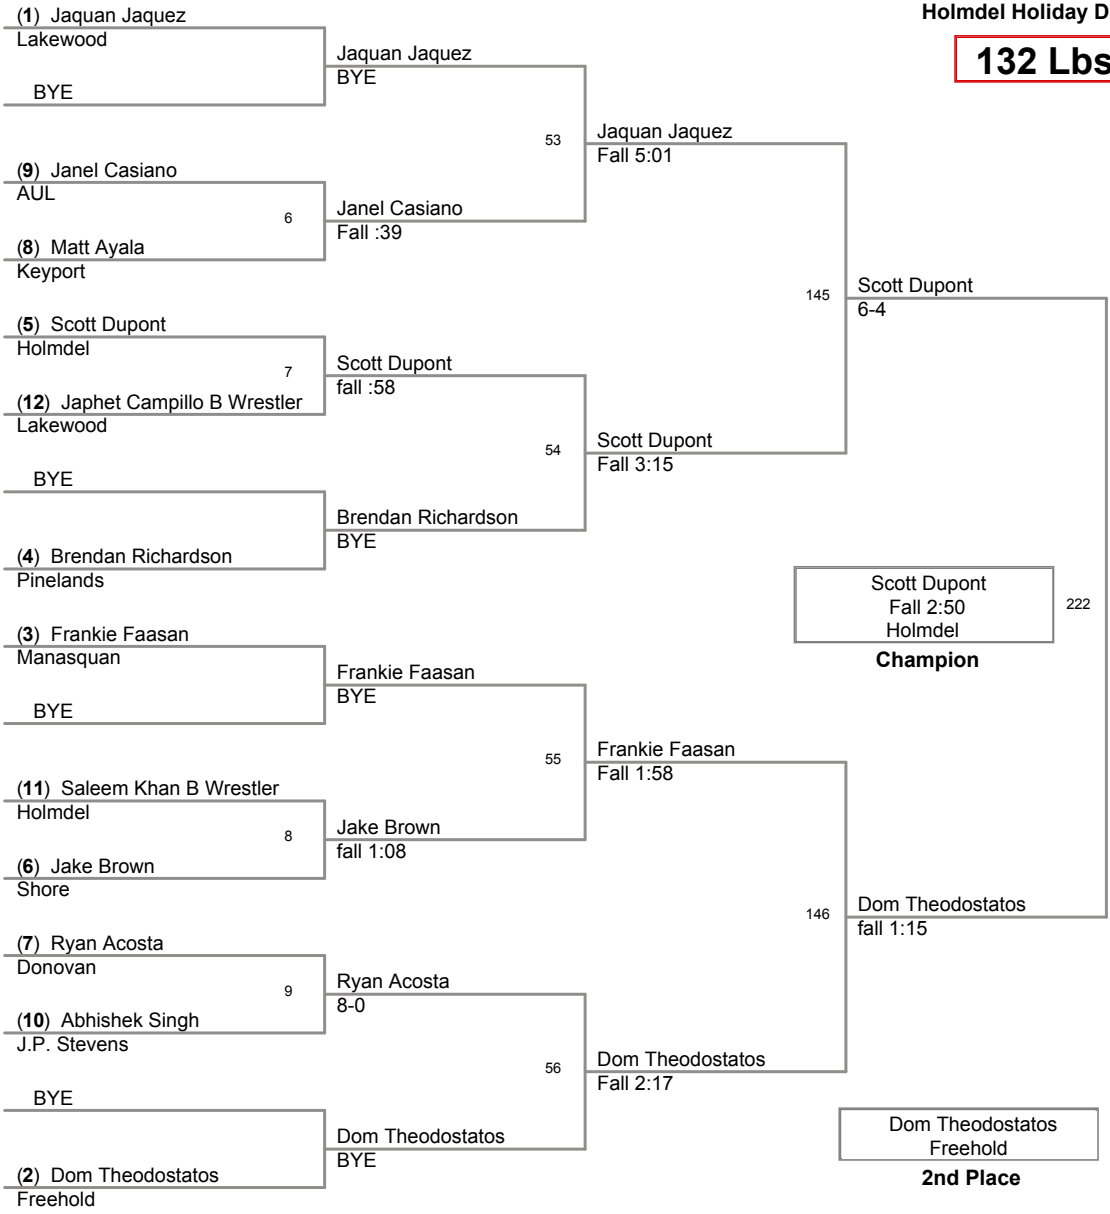

**120 Lbs**

Del Holiday Tournament 12  
Holmdel Holiday Division

**126 Lbs**

Holmdel Holiday Tournament 12  
Holmdel Holiday Division

**132 Lbs**

Holmdel Holiday Tournament 12  
Holmdel Holiday Division

**138 Lbs**