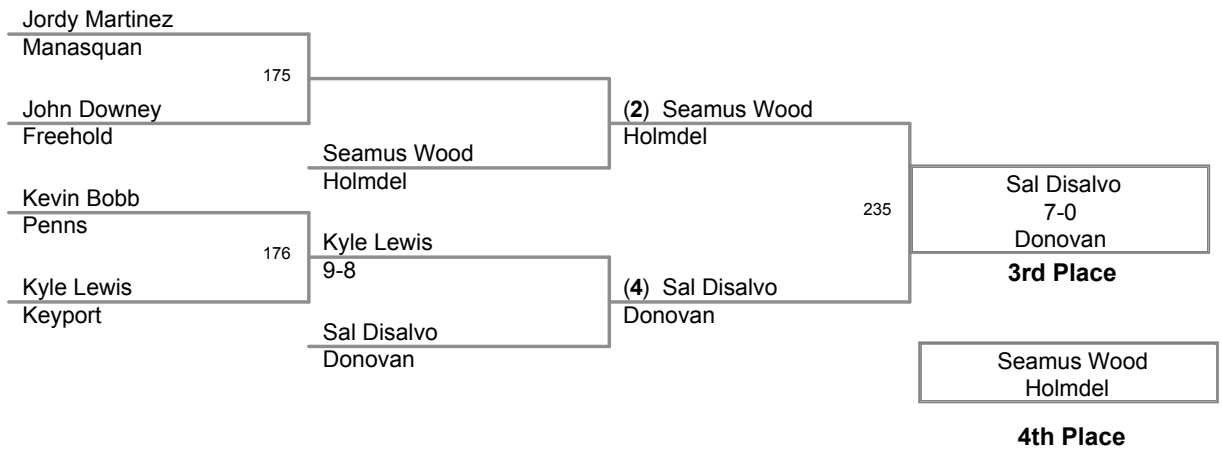

**160 Lbs**

Delaware Holiday Tournament 12  
 Holmdel Holiday Division

**170 Lbs**

182 Lbs  
 Holmdel Holiday Tournament 12  
 Holmdel Holiday Division

**182 Lbs**

195 Lbs  
 Holmdel Holiday Tournament 12  
 Holmdel Holiday Division

**195 Lbs**

Delaware Holiday Tournament 12  
 Holmdel Holiday Division

**220 Lbs**

Del Holiday Tournament 12  
Holmdel Holiday Division

**285 Lbs**