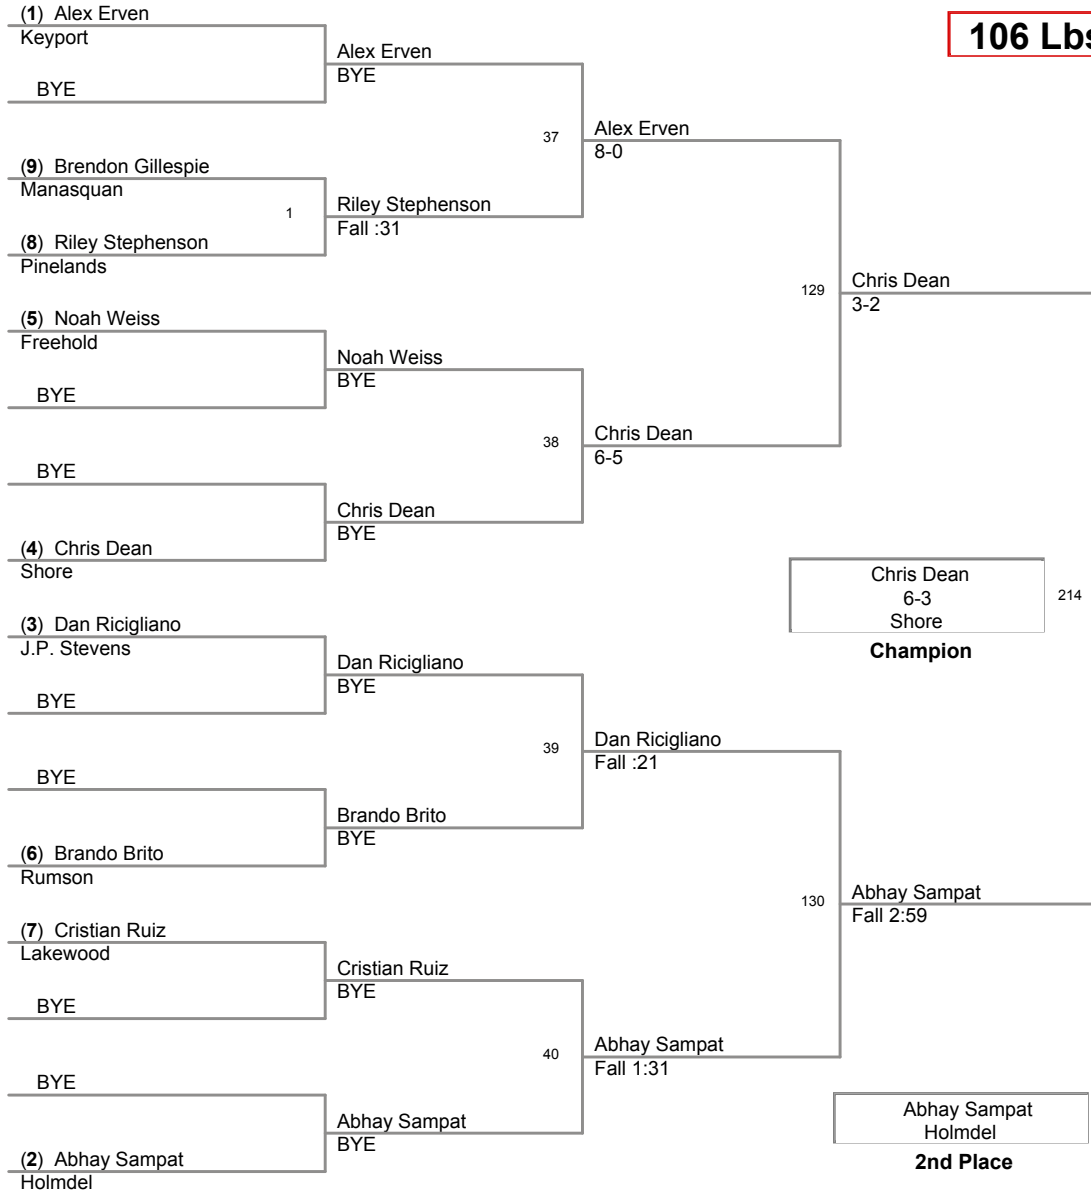

106 Lbs  
 Holmdel Holiday Tournament 12  
 Holmdel Holiday Division

**106 Lbs**

1del Holiday Tournament 12  
Holmdel Holiday Division

**113 Lbs**

12th Grade Holiday Tournament 12  
Holmdel Holiday Division