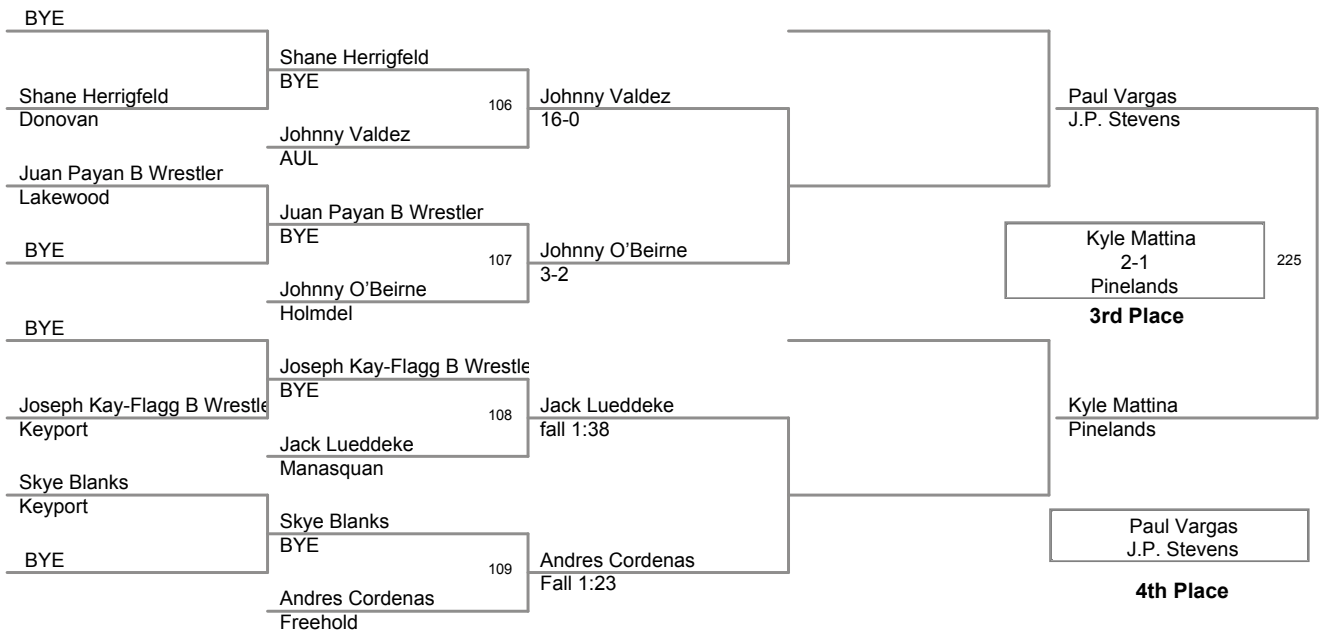

145 Lbs
Holmdel Holiday Tournament 12
Holmdel Holiday Division

145 Lbs