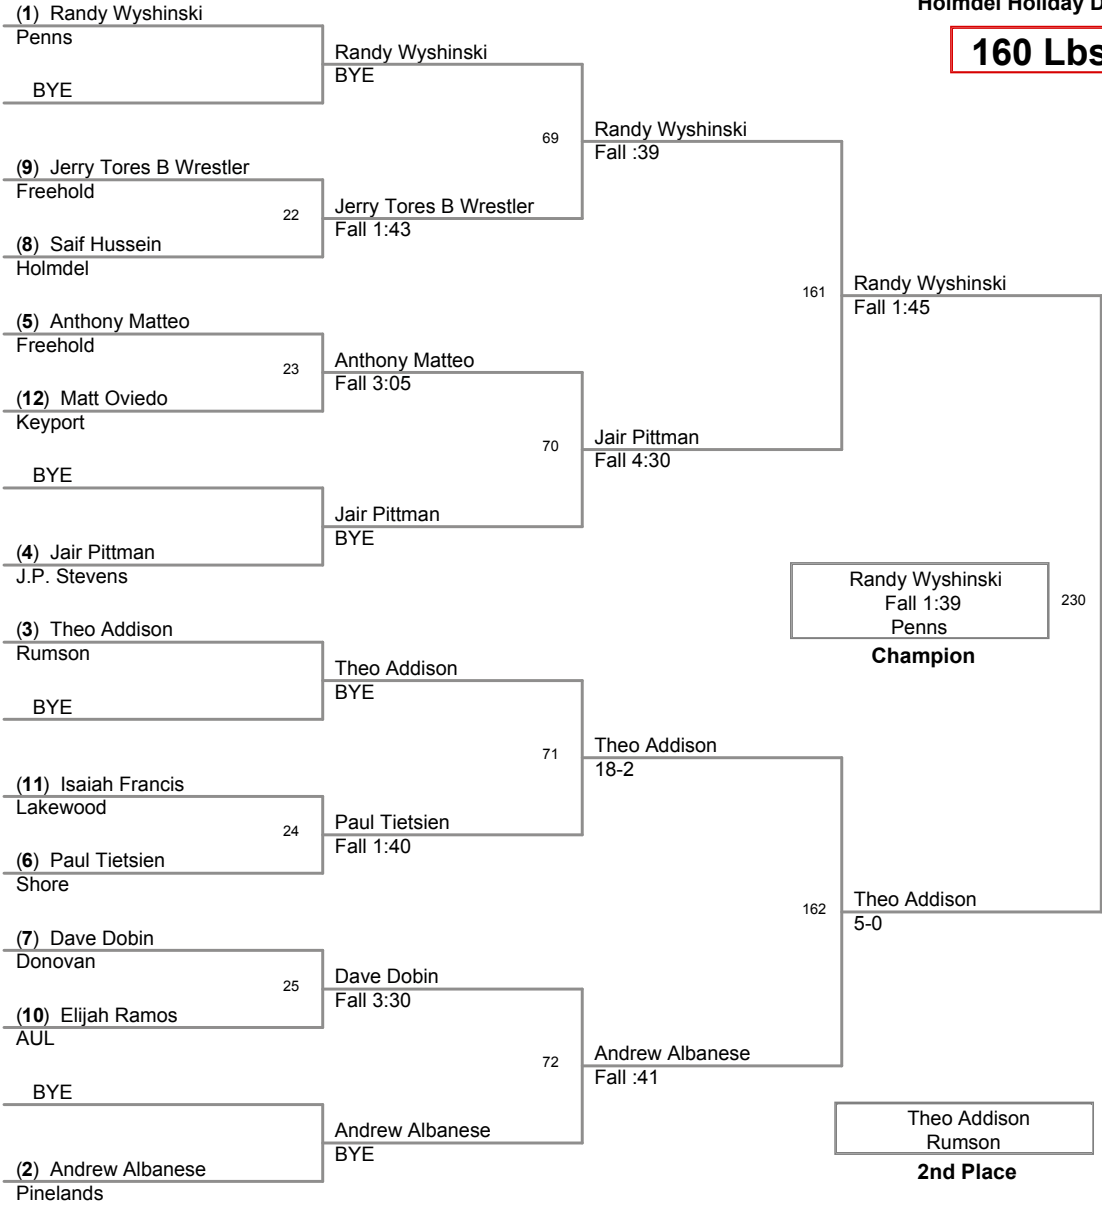

160 Lbs
Holmdel Holiday Tournament 12
Holmdel Holiday Division

160 Lbs