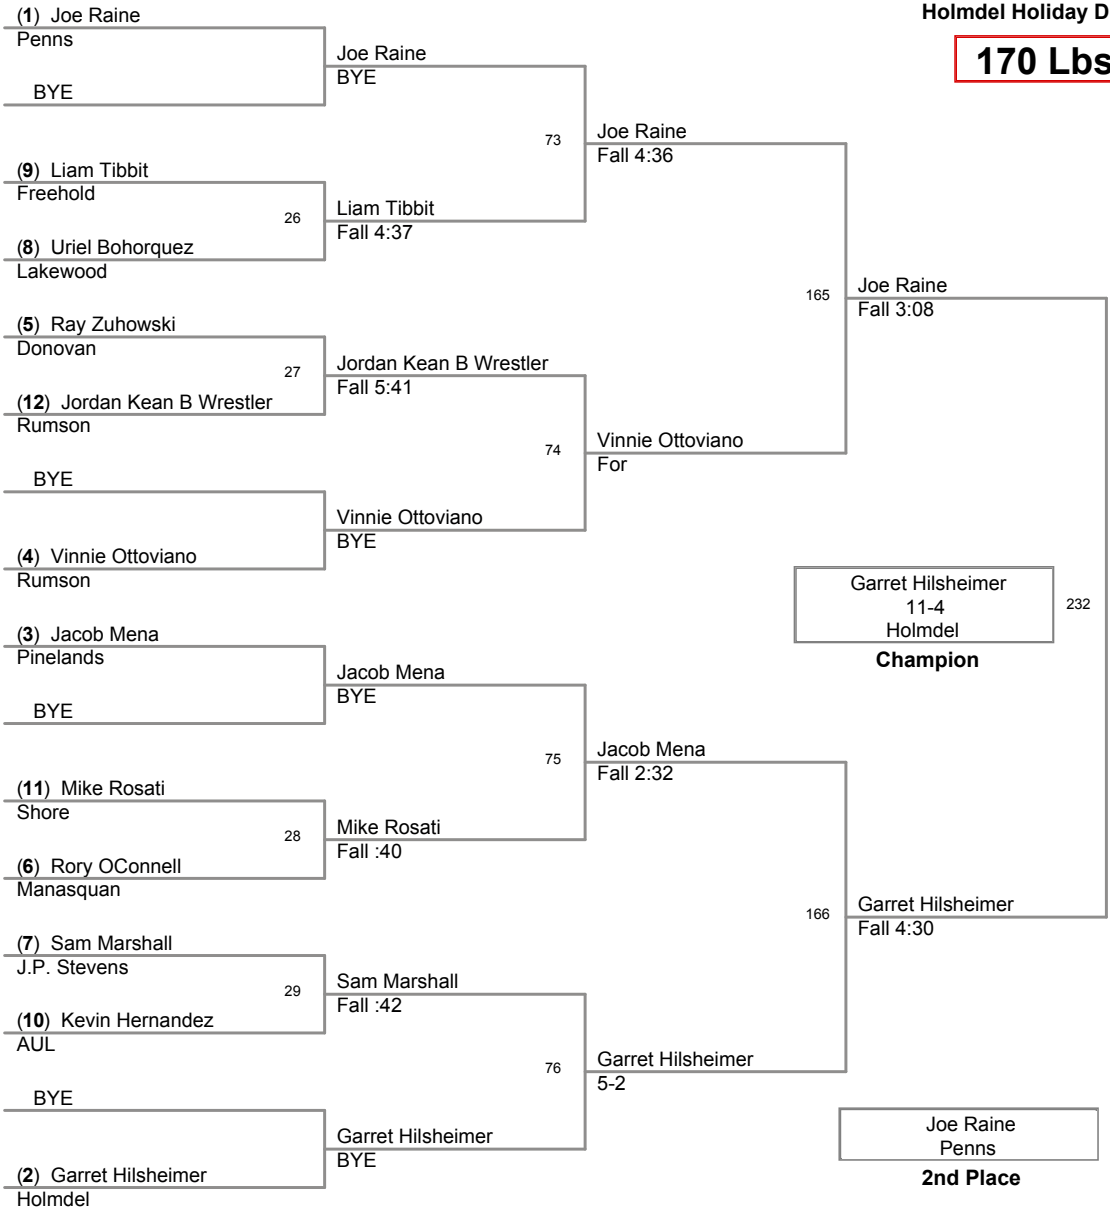

145 Lbs  
 Holmdel Holiday Tournament 12  
 Holmdel Holiday Division

**145 Lbs**

152 Lbs  
 Holmdel Holiday Tournament 12  
 Holmdel Holiday Division

**152 Lbs**

160 Lbs  
 Holmdel Holiday Tournament 12  
 Holmdel Holiday Division

**160 Lbs**

Delaware Holiday Tournament 12  
 Holmdel Holiday Division

**170 Lbs**

182 Lbs  
 Holmdel Holiday Tournament 12  
 Holmdel Holiday Division

**182 Lbs**

195 Lbs  
 Holmdel Holiday Tournament 12  
 Holmdel Holiday Division