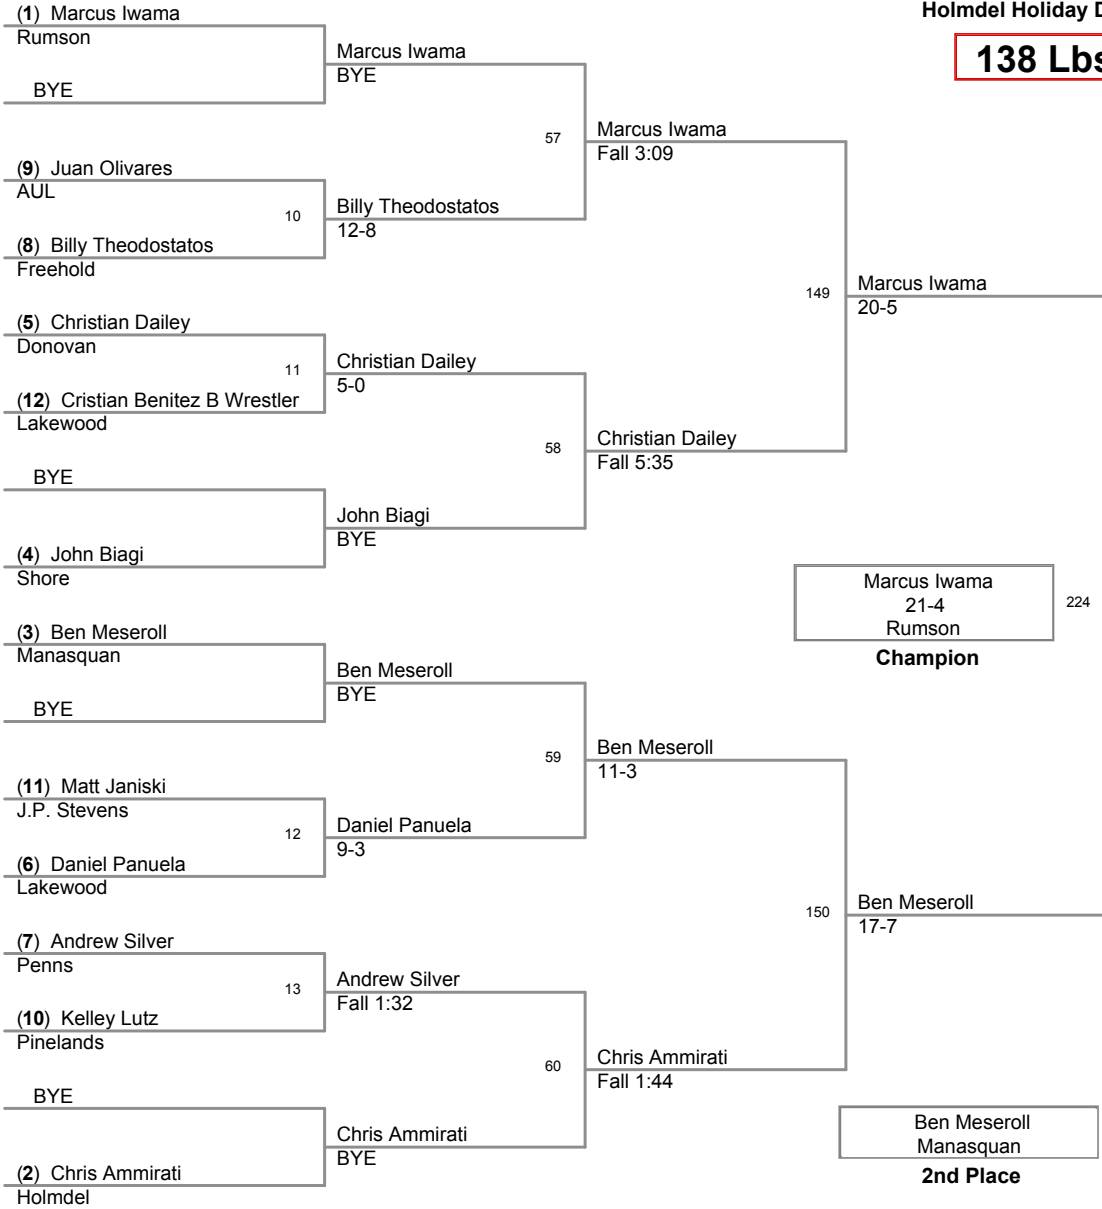

**120 Lbs**

Del Holiday Tournament 12  
Holmdel Holiday Division

**126 Lbs**

Holmdel Holiday Tournament 12  
Holmdel Holiday Division

**132 Lbs**

Holmdel Holiday Tournament 12  
Holmdel Holiday Division

**138 Lbs**