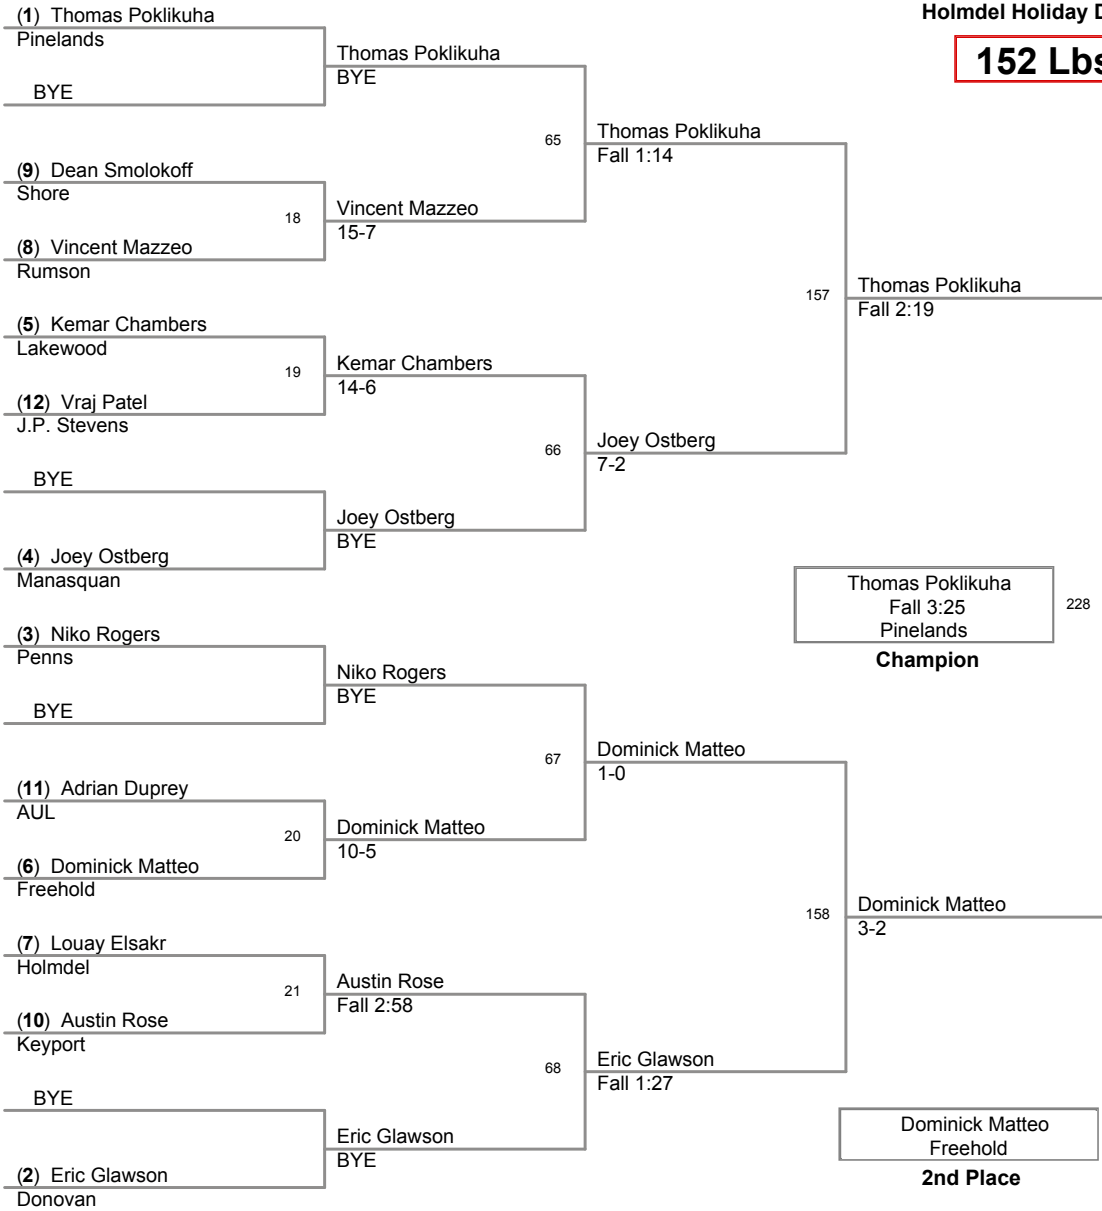

145 Lbs  
 Holmdel Holiday Tournament 12  
 Holmdel Holiday Division

**145 Lbs**

152 Lbs  
 Holmdel Holiday Tournament 12  
 Holmdel Holiday Division

**152 Lbs**

160 Lbs  
 Holmdel Holiday Tournament 12  
 Holmdel Holiday Division