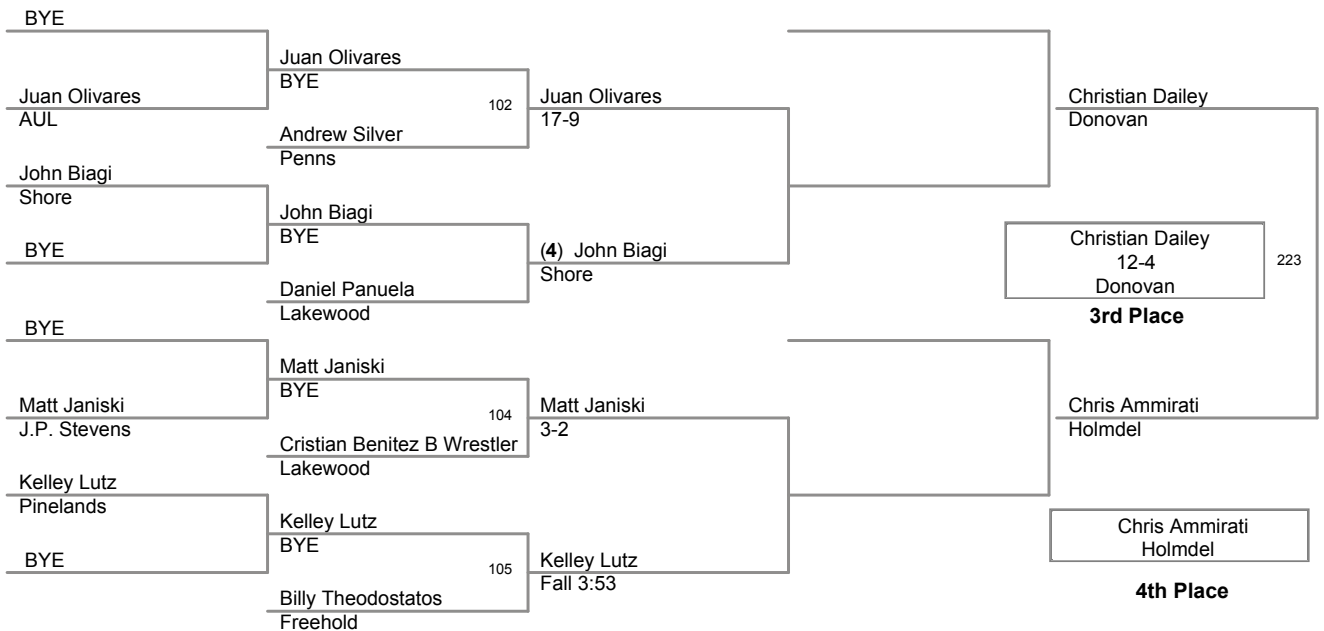

**120 Lbs**

Del Holiday Tournament 12  
Holmdel Holiday Division

**126 Lbs**

Holmdel Holiday Tournament 12  
Holmdel Holiday Division

**132 Lbs**

Holmdel Holiday Tournament 12  
Holmdel Holiday Division

**138 Lbs**