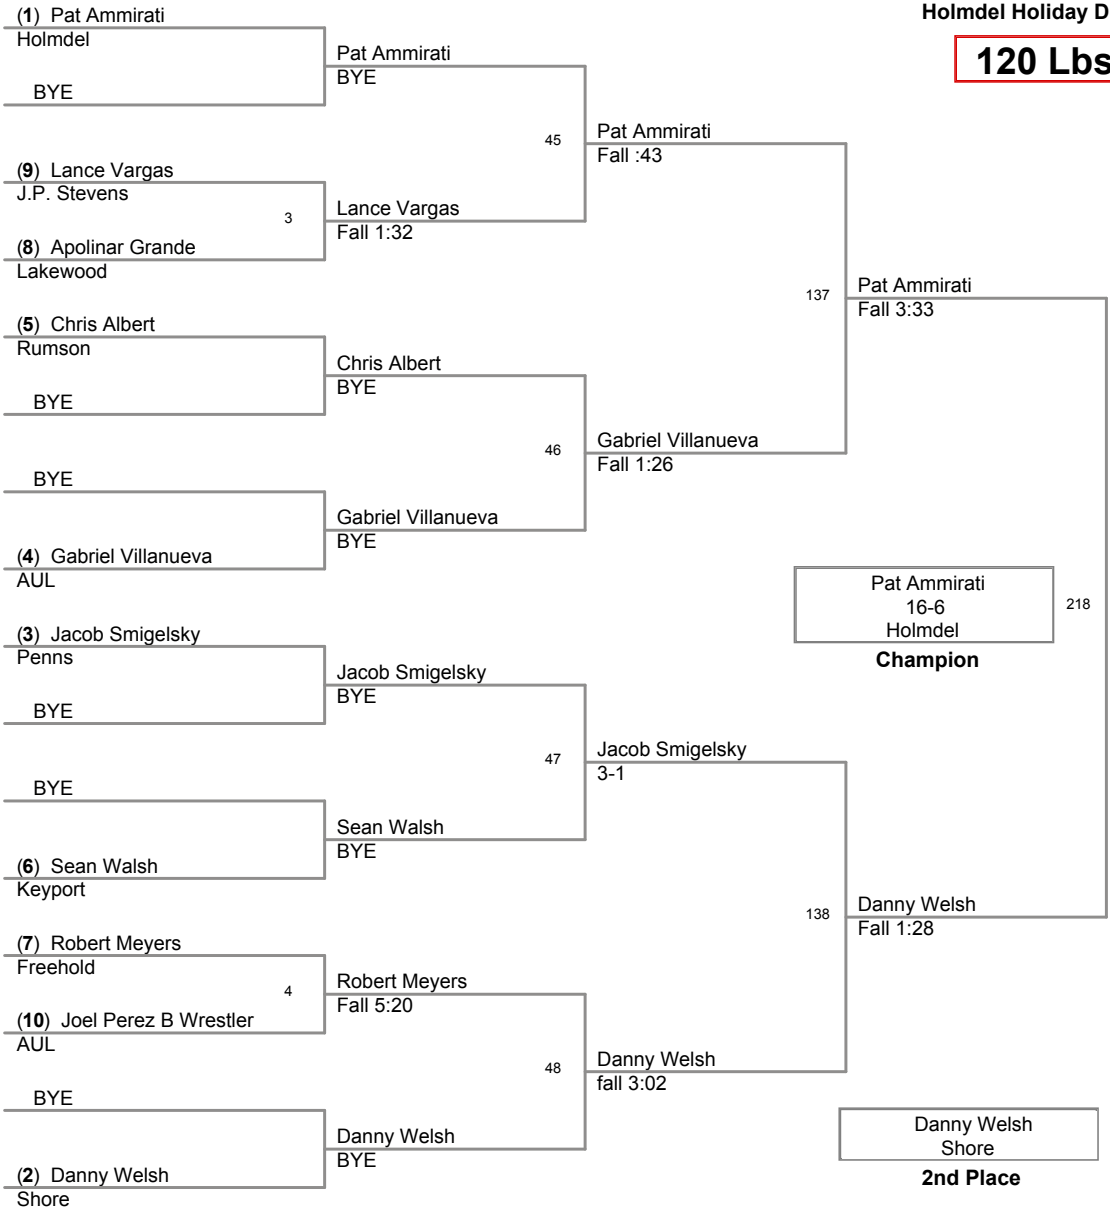

106 Lbs  
 Holmdel Holiday Tournament 12  
 Holmdel Holiday Division

**106 Lbs**

1del Holiday Tournament 12  
Holmdel Holiday Division

**113 Lbs**

12th Grade Holiday Tournament 12  
Holmdel Holiday Division

**120 Lbs**

Del Holiday Tournament 12  
Holmdel Holiday Division

**126 Lbs**

Holmdel Holiday Tournament 12  
Holmdel Holiday Division

**132 Lbs**

Holmdel Holiday Tournament 12  
Holmdel Holiday Division

**138 Lbs**