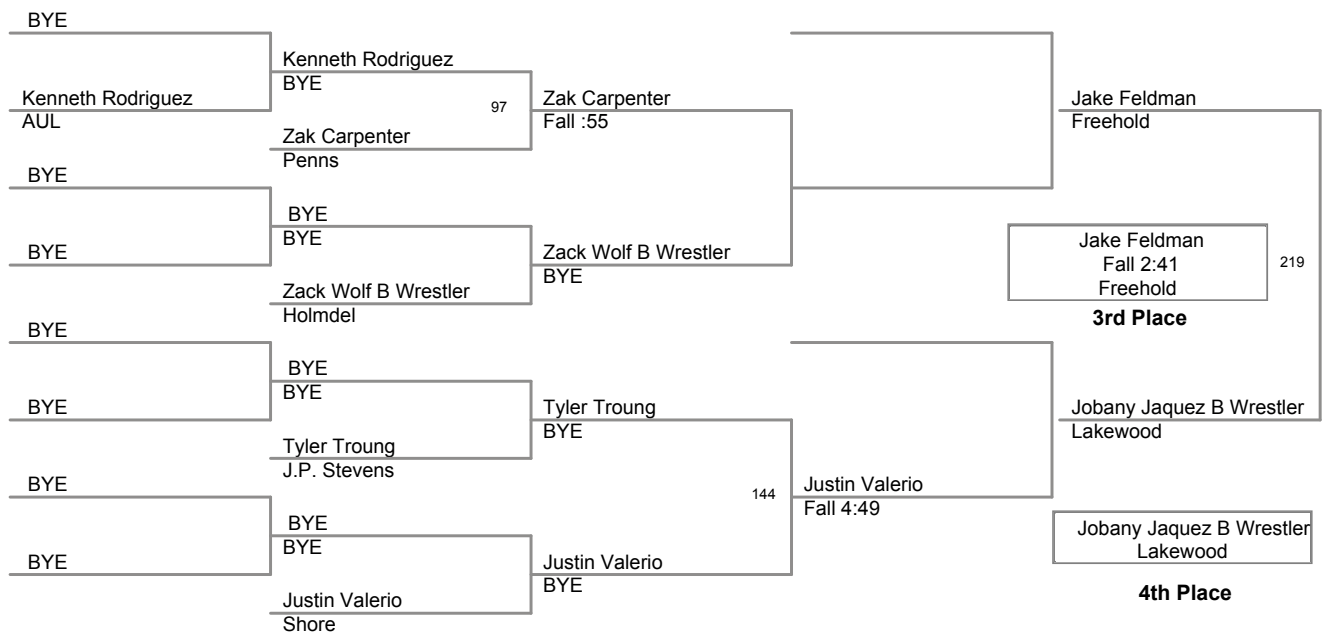

106 Lbs  
 Holmdel Holiday Tournament 12  
 Holmdel Holiday Division

**106 Lbs**

1del Holiday Tournament 12  
Holmdel Holiday Division

**113 Lbs**

12th Grade Holiday Tournament 12  
Holmdel Holiday Division

**120 Lbs**

Del Holiday Tournament 12  
Holmdel Holiday Division

**126 Lbs**

Holmdel Holiday Tournament 12  
Holmdel Holiday Division

**132 Lbs**

Holmdel Holiday Tournament 12  
Holmdel Holiday Division

**138 Lbs**