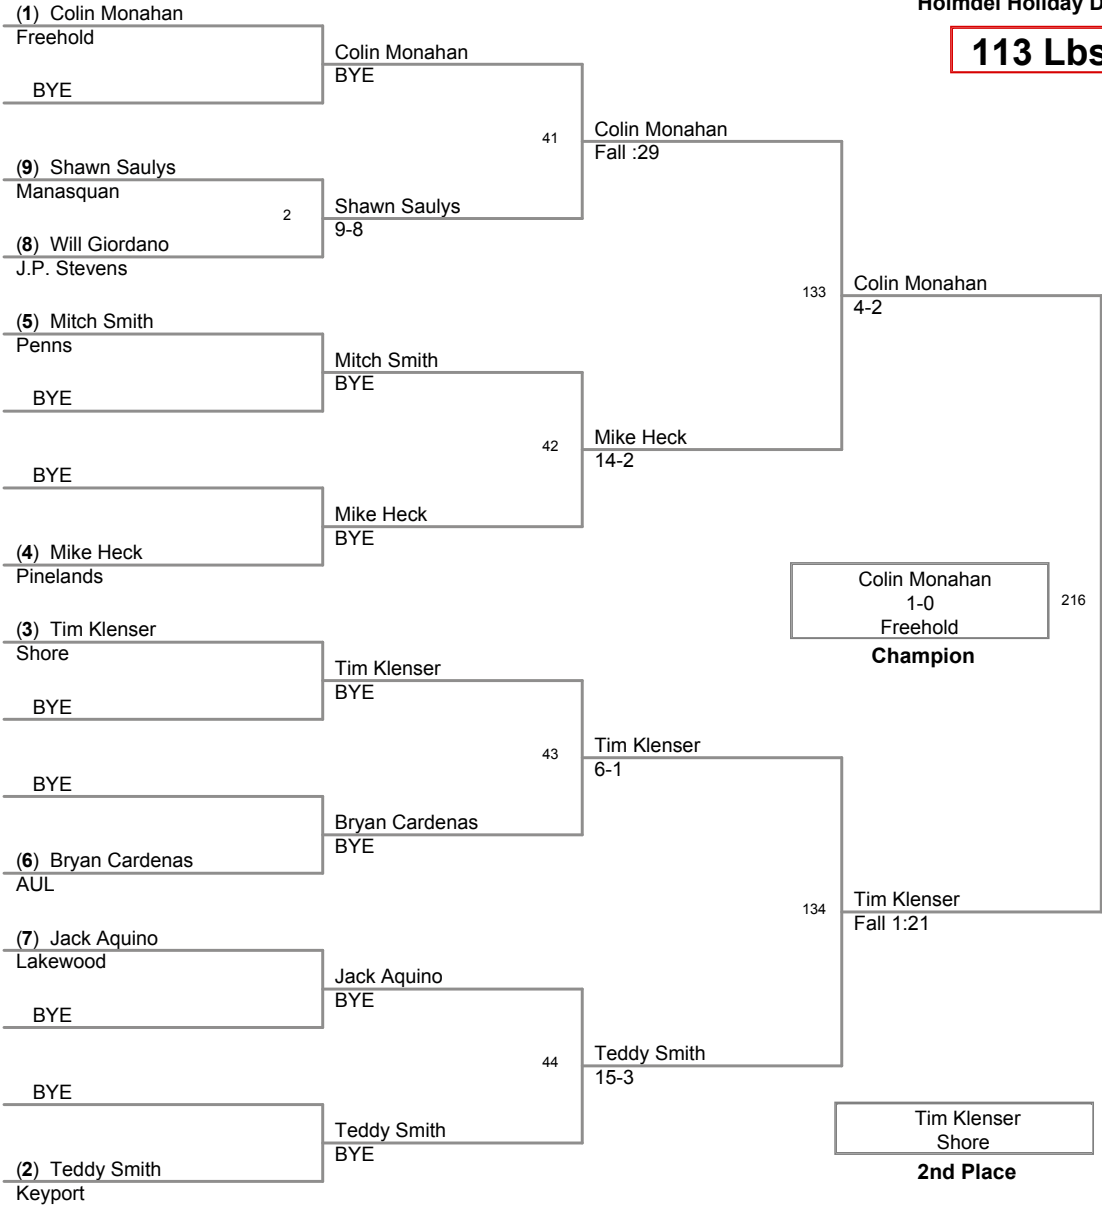

106 Lbs  
 Holmdel Holiday Tournament 12  
 Holmdel Holiday Division

**106 Lbs**

1del Holiday Tournament 12  
Holmdel Holiday Division

**113 Lbs**

12th Grade Holiday Tournament 12  
Holmdel Holiday Division

**120 Lbs**

Del Holiday Tournament 12  
Holmdel Holiday Division

**126 Lbs**

Holmdel Holiday Tournament 12  
Holmdel Holiday Division

**132 Lbs**

Holmdel Holiday Tournament 12  
Holmdel Holiday Division

**138 Lbs**