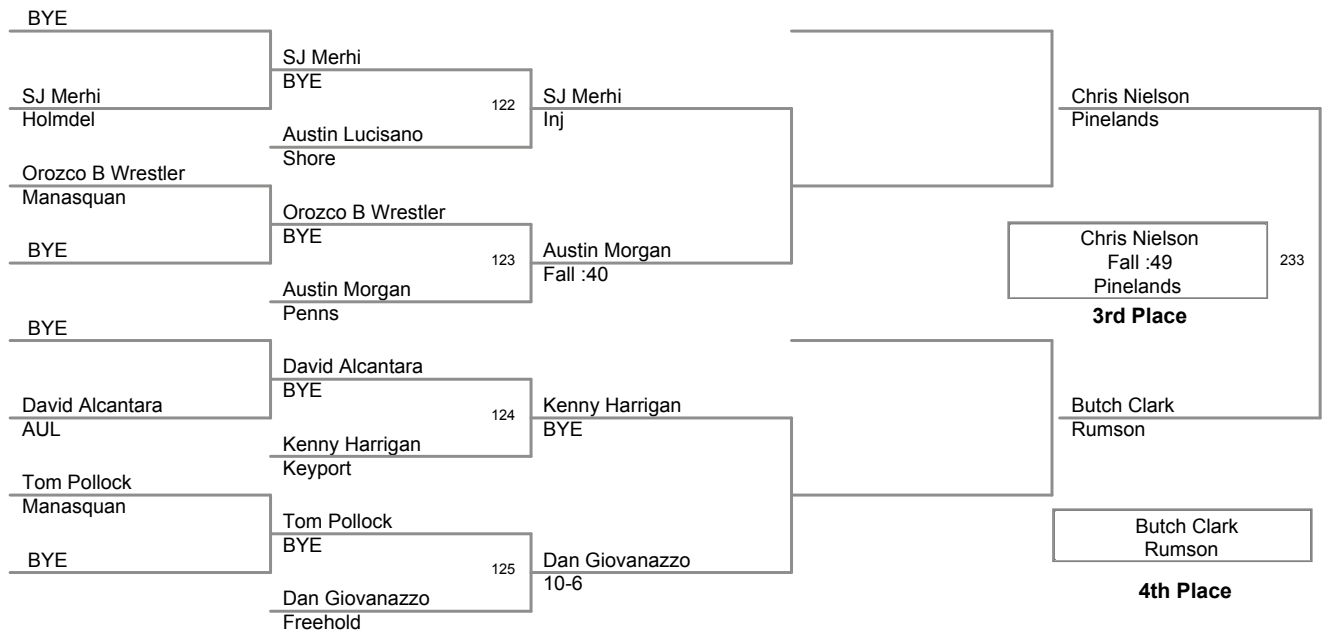

**160 Lbs**

Delaware Holiday Tournament 12  
 Holmdel Holiday Division

**170 Lbs**

182 Lbs  
 Holmdel Holiday Tournament 12  
 Holmdel Holiday Division

**182 Lbs**

195 Lbs  
 Holmdel Holiday Tournament 12  
 Holmdel Holiday Division