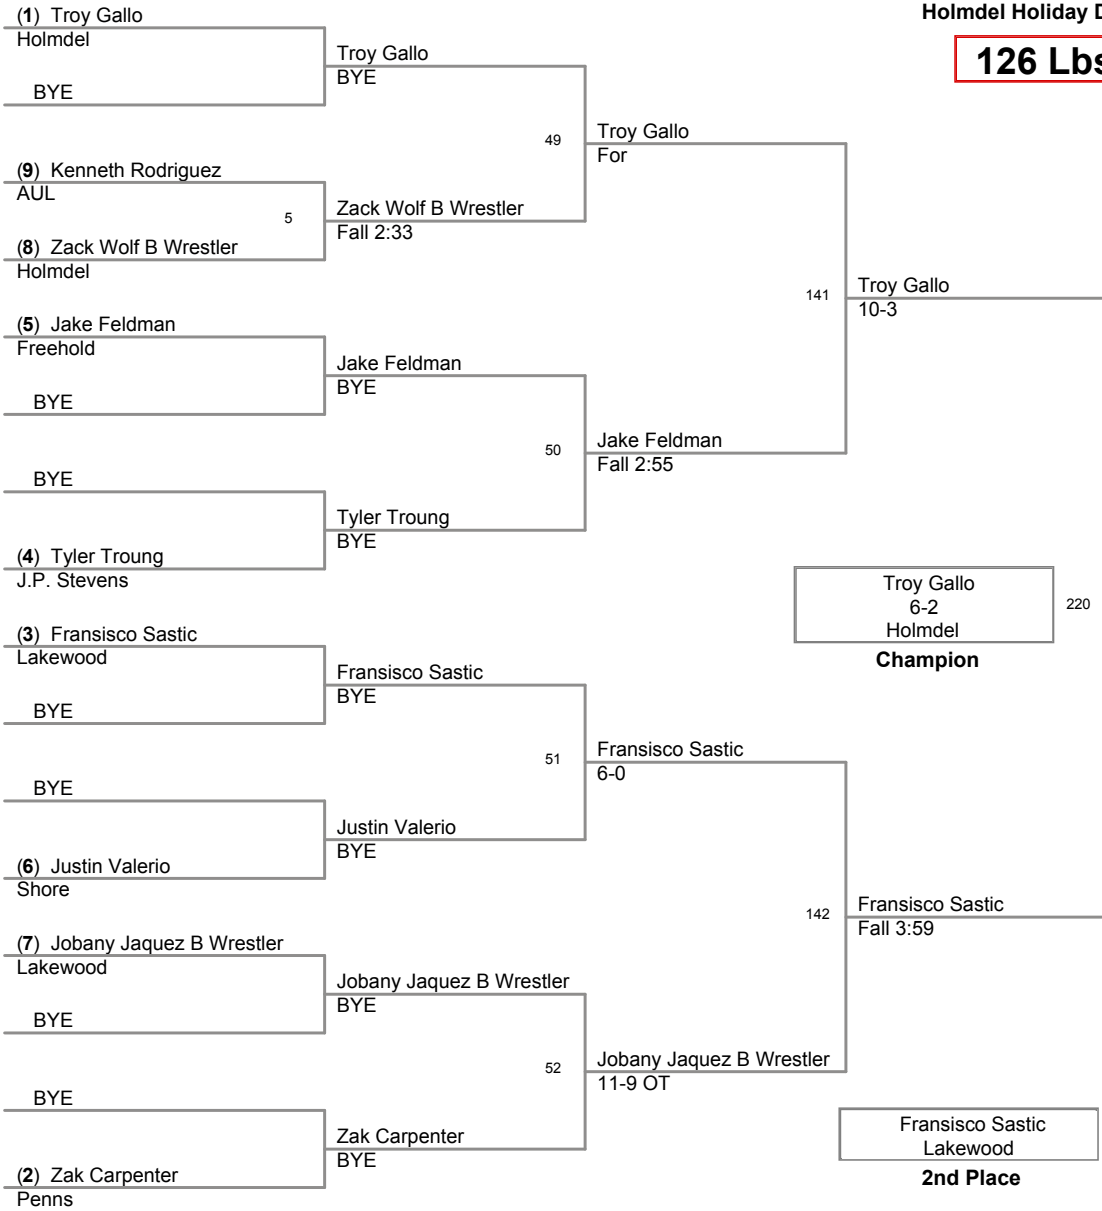

106 Lbs  
 Holmdel Holiday Tournament 12  
 Holmdel Holiday Division

**106 Lbs**

1del Holiday Tournament 12  
Holmdel Holiday Division

**113 Lbs**

12th Grade Holiday Tournament 12  
Holmdel Holiday Division

**120 Lbs**

Del Holiday Tournament 12  
Holmdel Holiday Division

**126 Lbs**

Holmdel Holiday Tournament 12  
Holmdel Holiday Division

**132 Lbs**

Holmdel Holiday Tournament 12  
Holmdel Holiday Division

**138 Lbs**