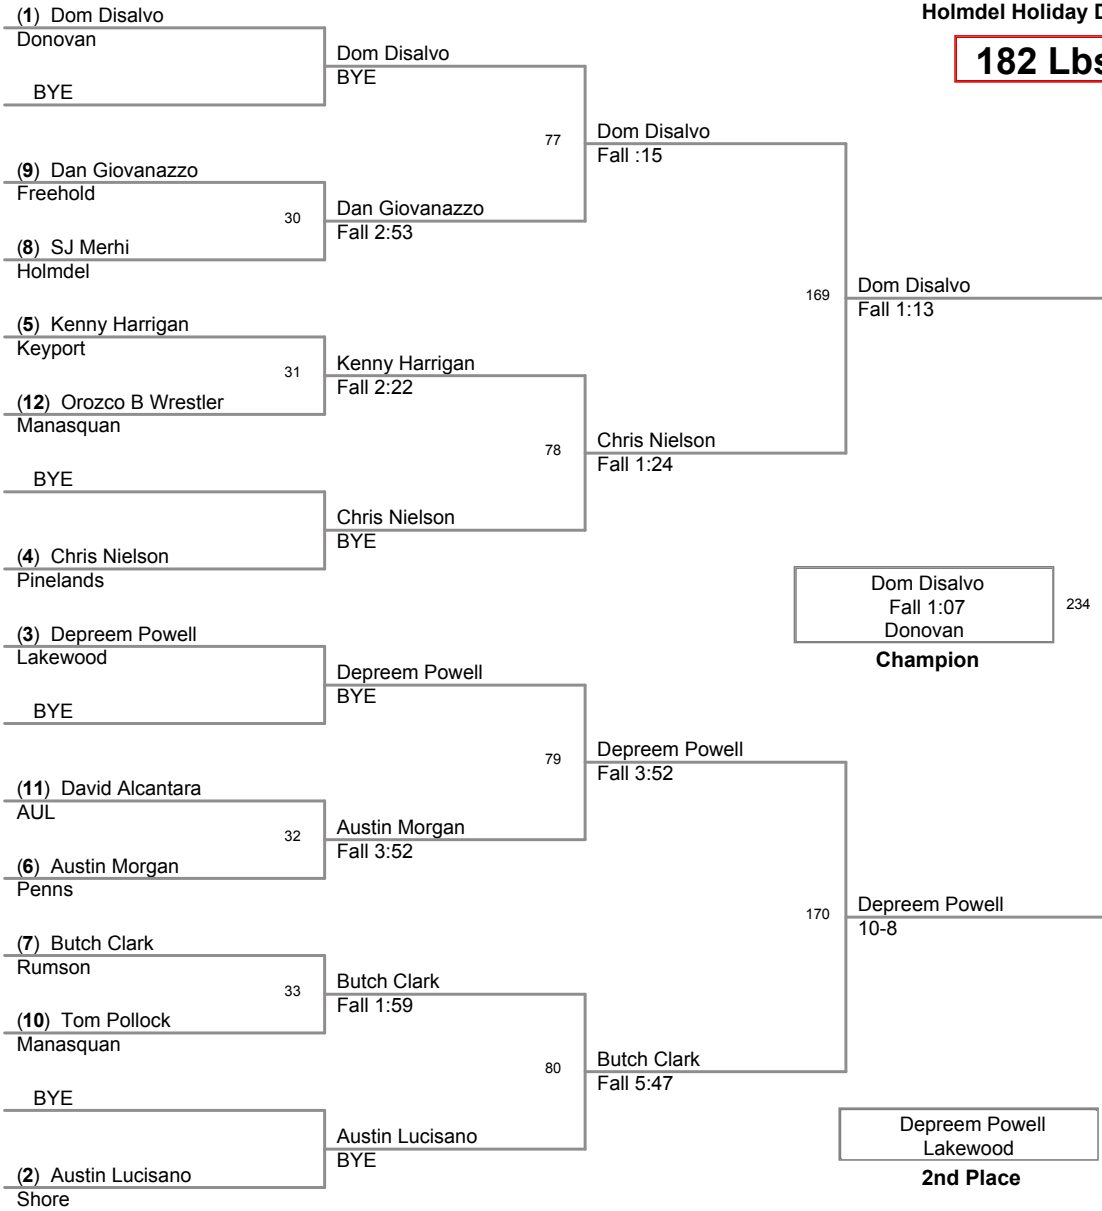

**160 Lbs**

Delaware Holiday Tournament 12  
 Holmdel Holiday Division

**170 Lbs**

182 Lbs  
 Holmdel Holiday Tournament 12  
 Holmdel Holiday Division

**182 Lbs**

195 Lbs  
 Holmdel Holiday Tournament 12  
 Holmdel Holiday Division