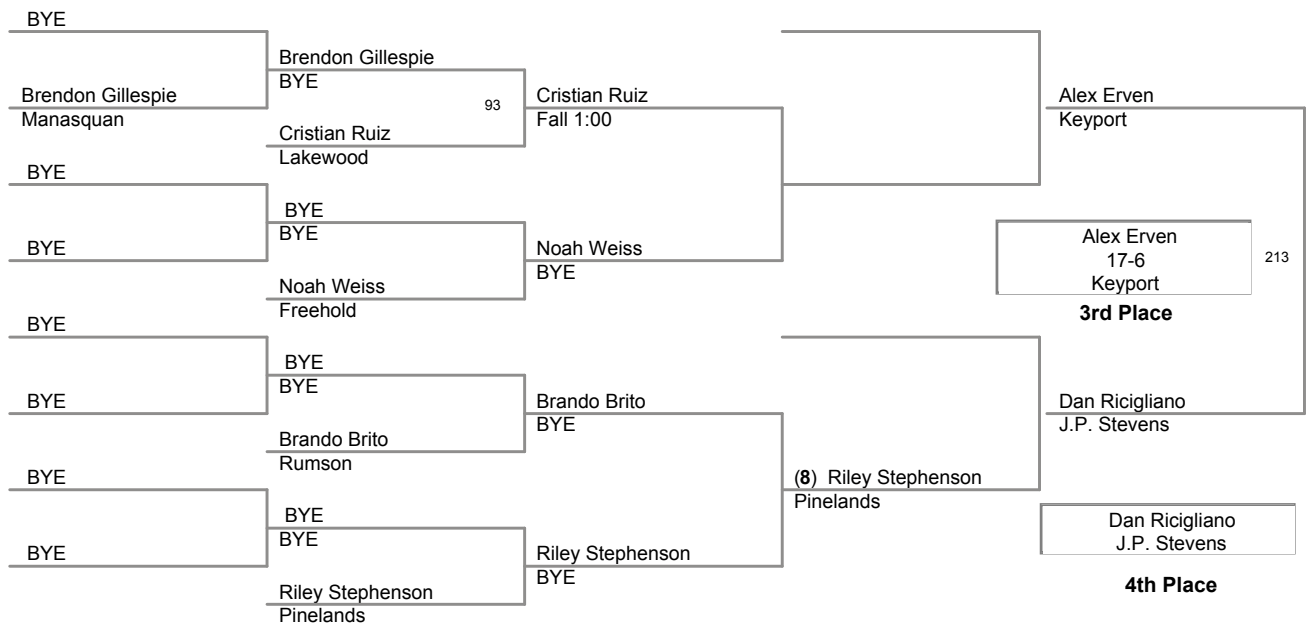

106 Lbs  
 Holmdel Holiday Tournament 12  
 Holmdel Holiday Division

**106 Lbs**

1del Holiday Tournament 12  
Holmdel Holiday Division

**113 Lbs**

12th Grade Holiday Tournament 12  
Holmdel Holiday Division