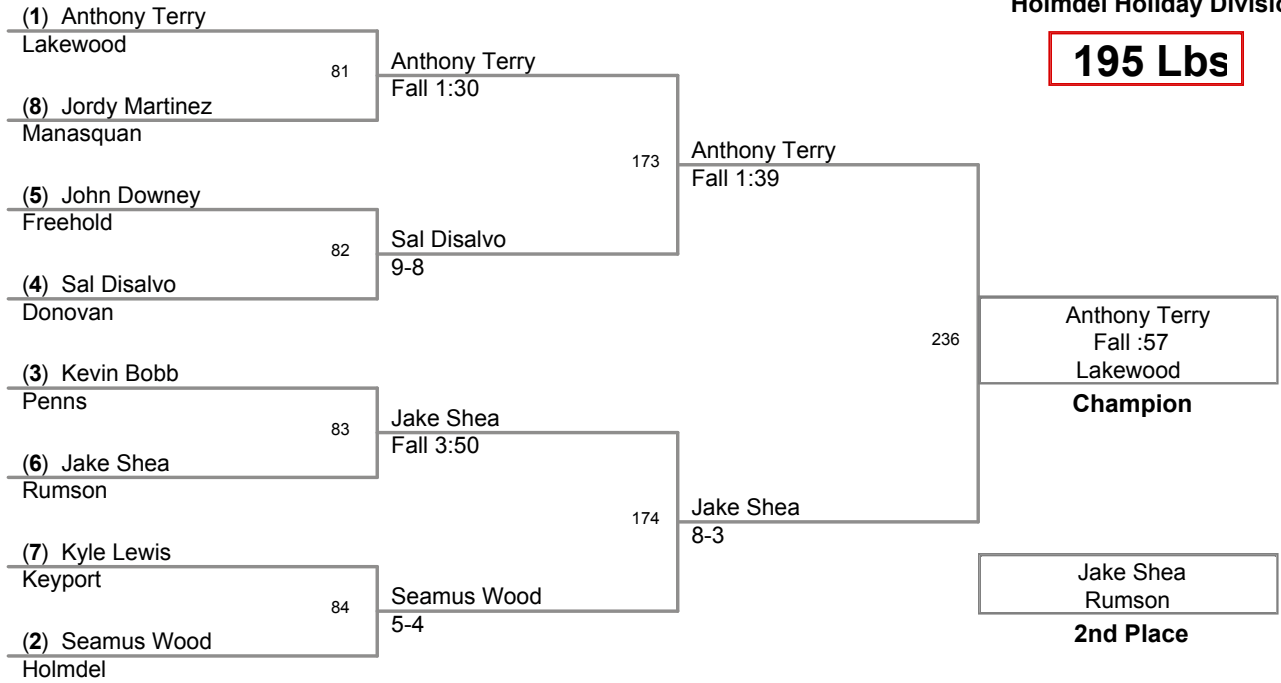

**160 Lbs**

Delaware Holiday Tournament 12  
 Holmdel Holiday Division

**170 Lbs**

182 Lbs  
 Holmdel Holiday Tournament 12  
 Holmdel Holiday Division

**182 Lbs**

195 Lbs  
 Holmdel Holiday Tournament 12  
 Holmdel Holiday Division

**195 Lbs**

Delaware Holiday Tournament 12  
 Holmdel Holiday Division

**220 Lbs**

Del Holiday Tournament 12  
Holmdel Holiday Division

**285 Lbs**