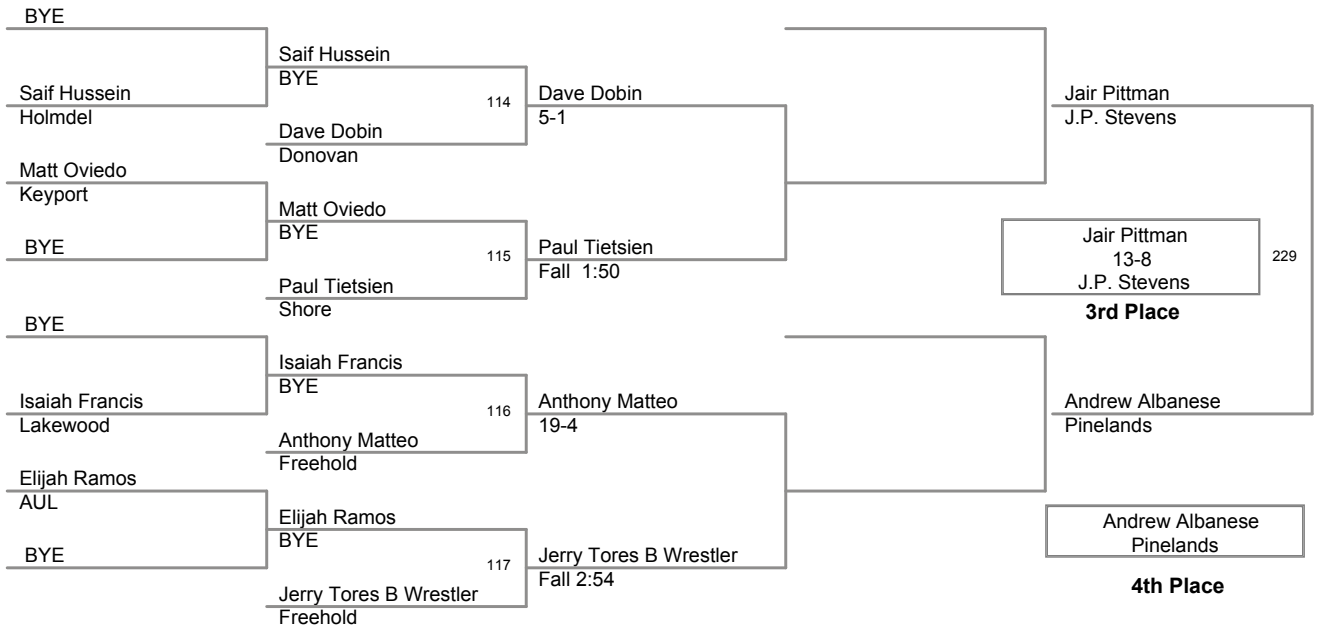

160 Lbs
Holmdel Holiday Tournament 12
Holmdel Holiday Division

160 Lbs