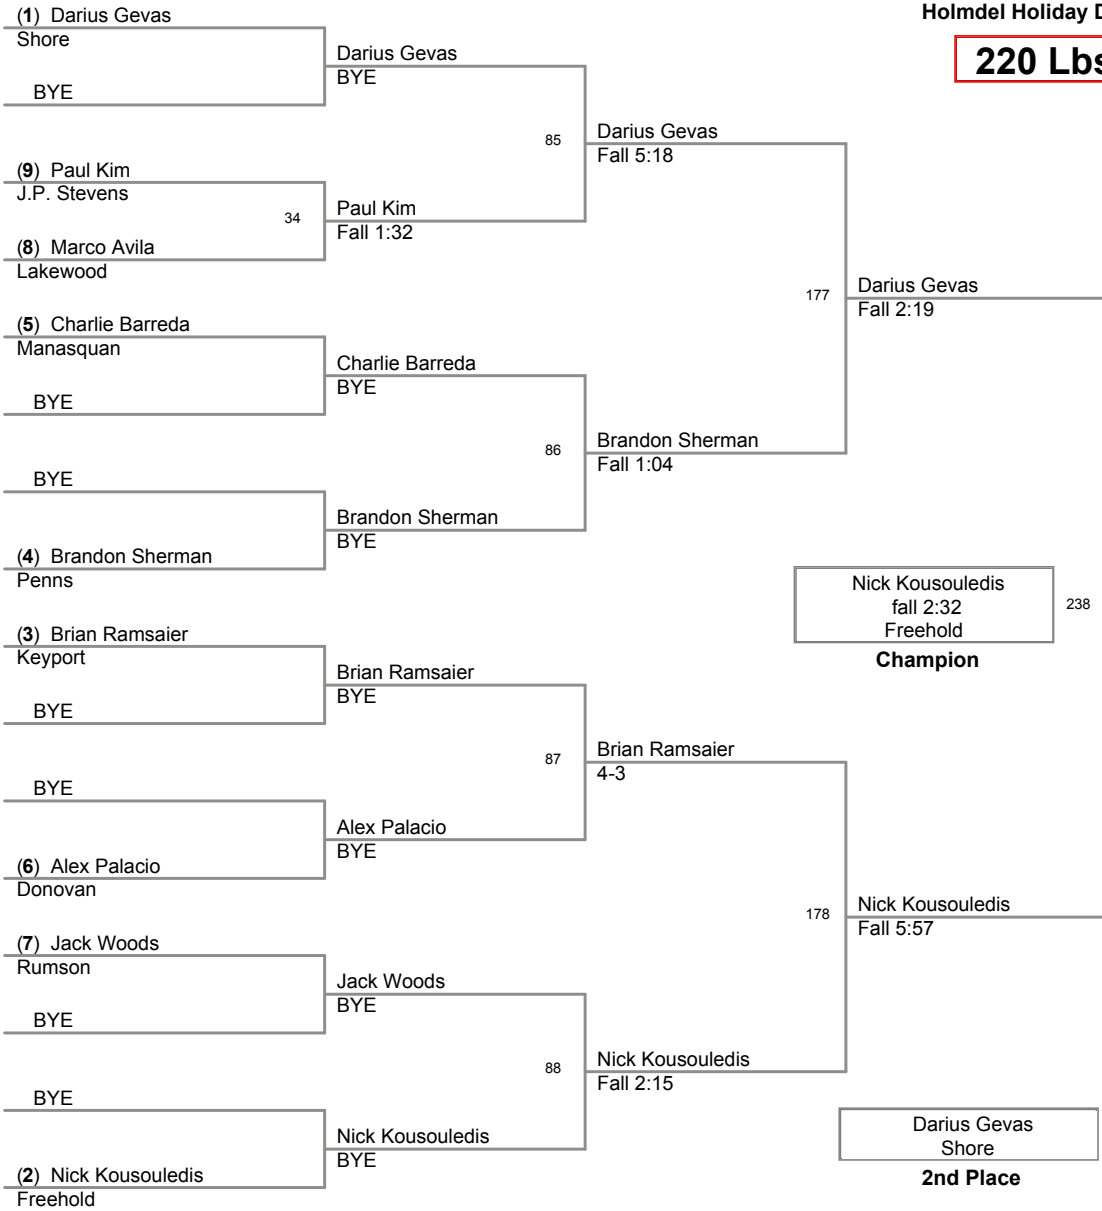

Delaware Holiday Tournament 12
Holmdel Holiday Division

220 Lbs