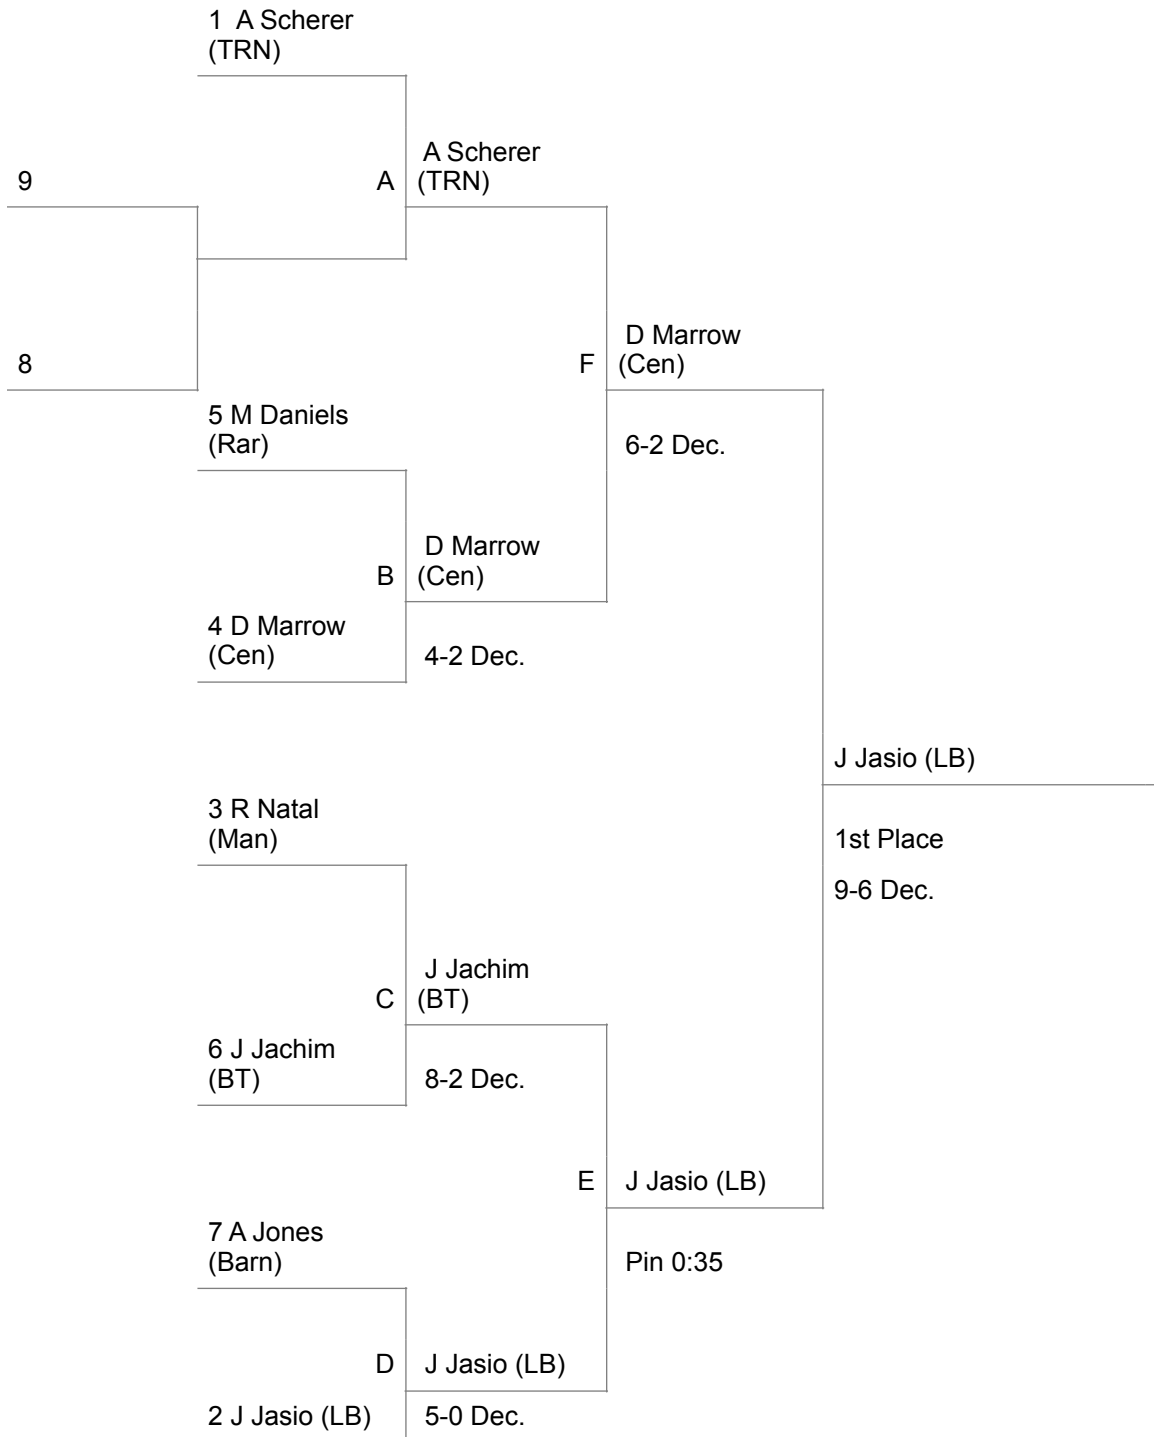

Weight Class: HWT

Hawk Classic

Pre Lim

Quarters

Semis

Final

Wrestle
Backs