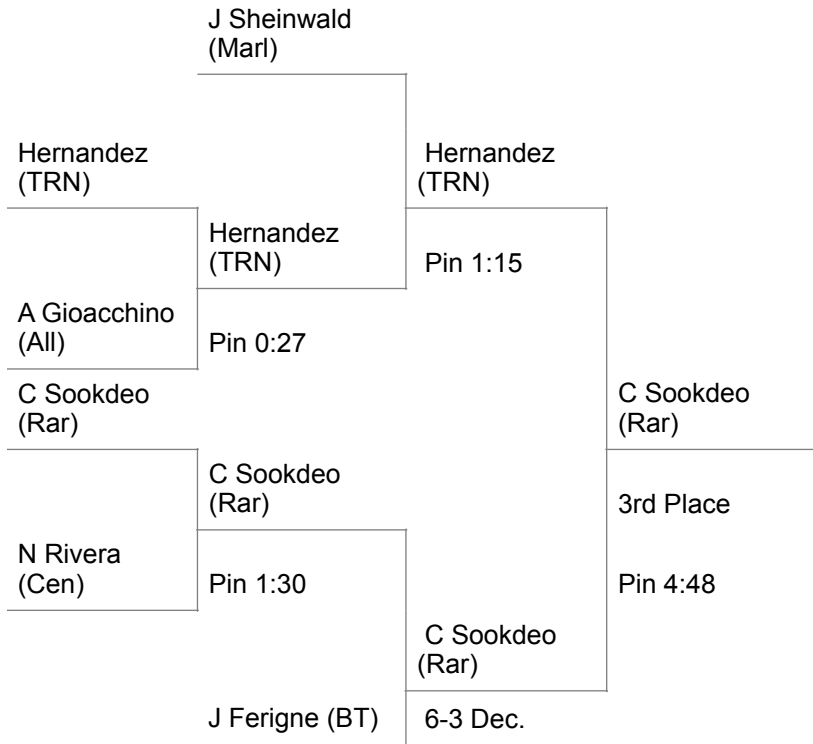

Wrestle
Backs

Weight Class: 113

Hawk Classic

Pre Lim

Quarters

Semis

Final