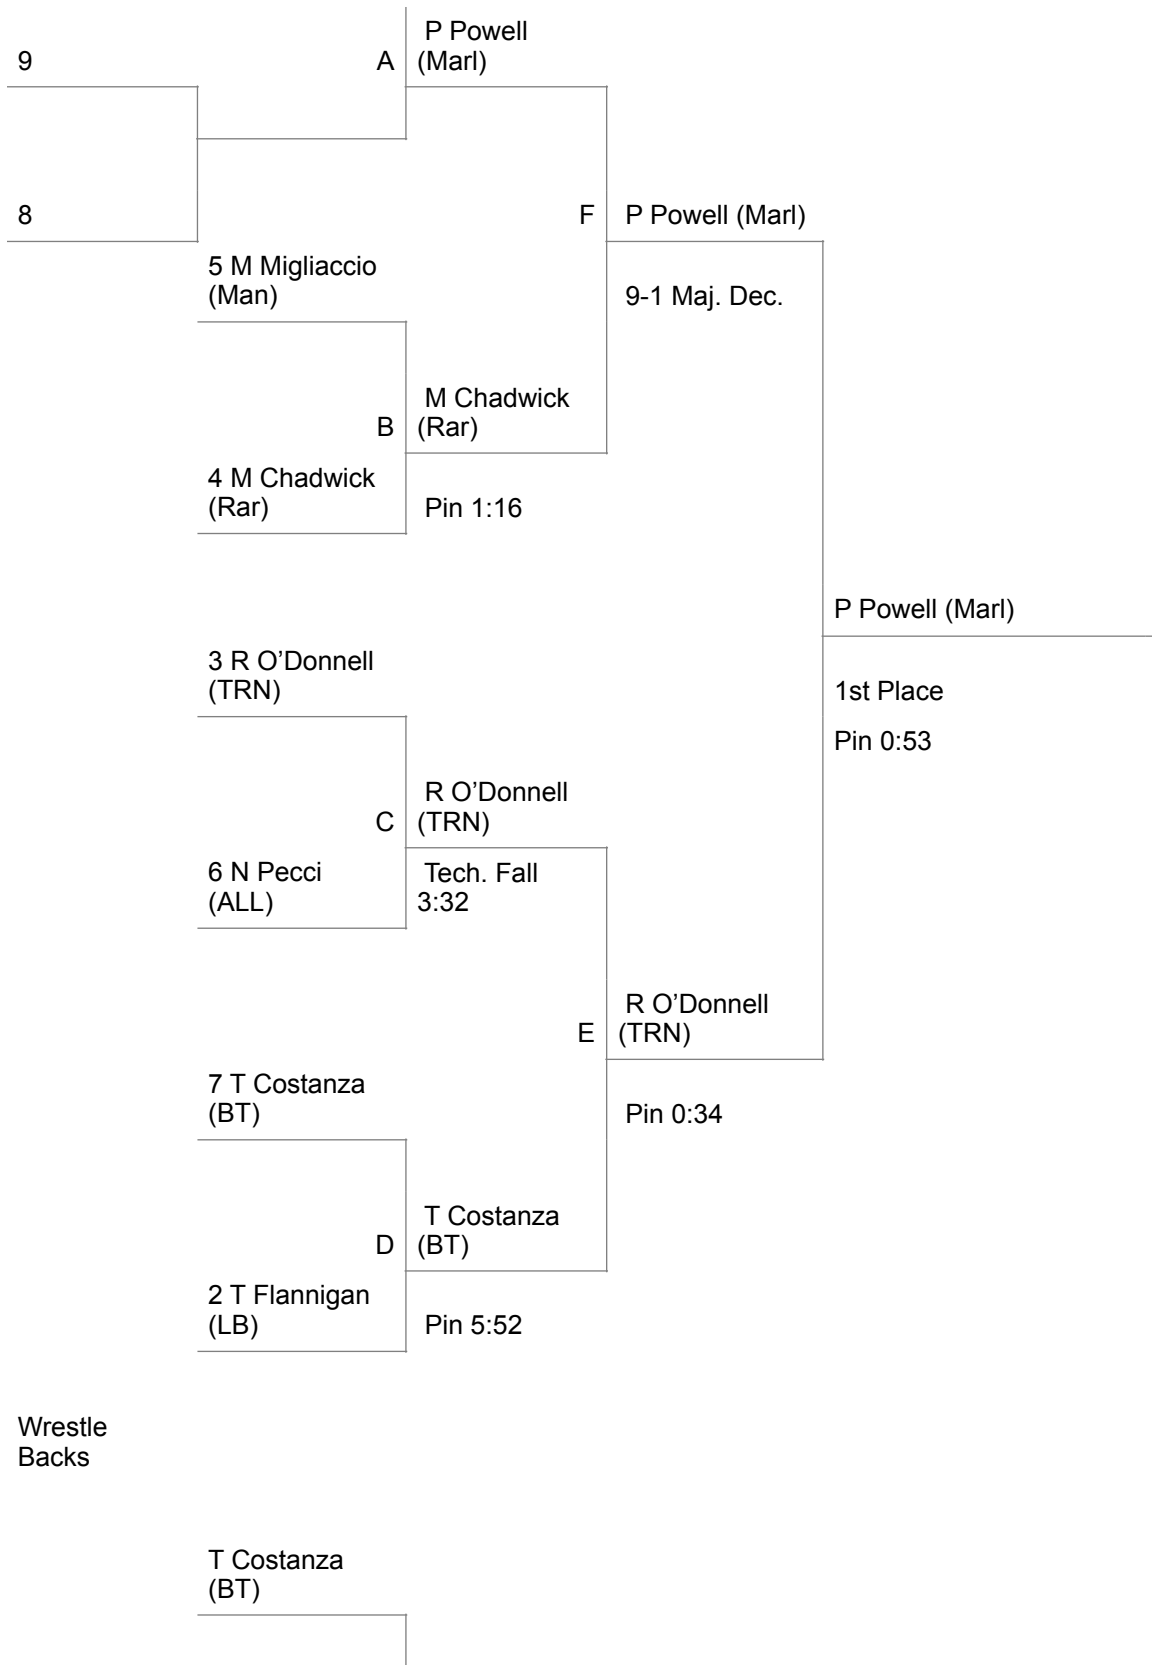

Weight Class: 145

Hawk Classic

Pre Lim Quarters Semis Final

1 P Powell
(Marl)

Weight Class: 152

Hawk Classic

Wrestle Backs

	M DeGennaro (TRN)
M DeGennaro (TRN)	6-2 Dec.