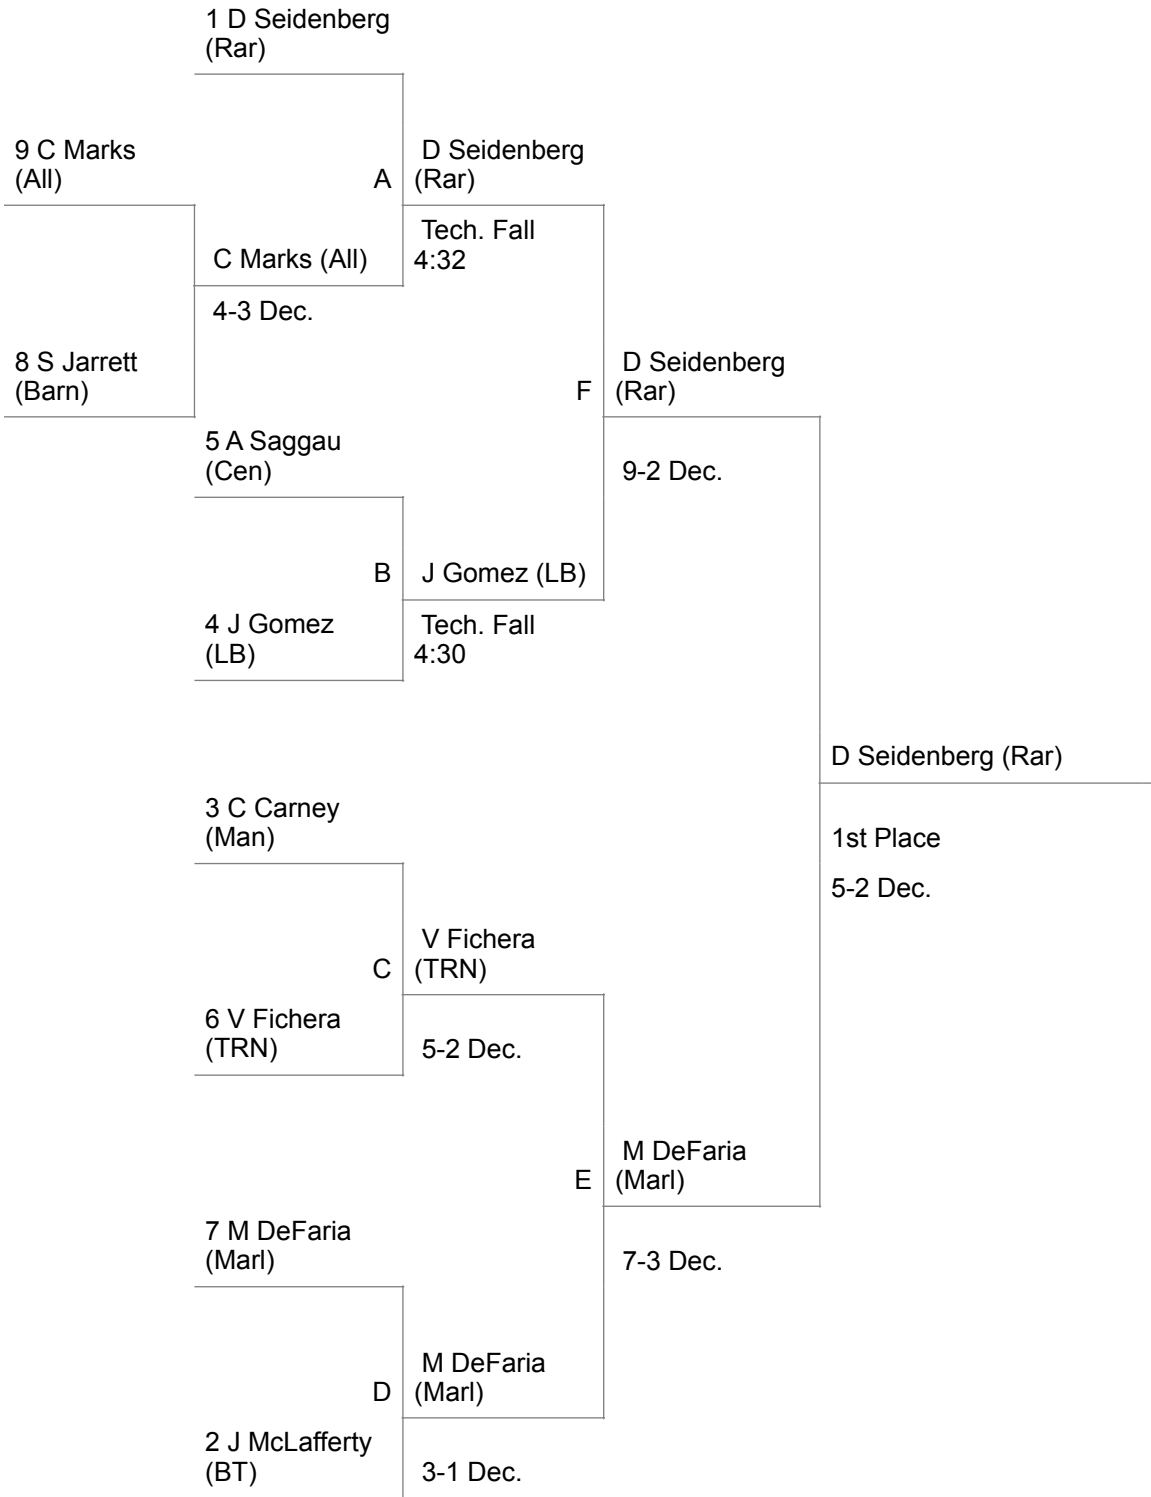

Pre Lim

Quarters

Semis

Final