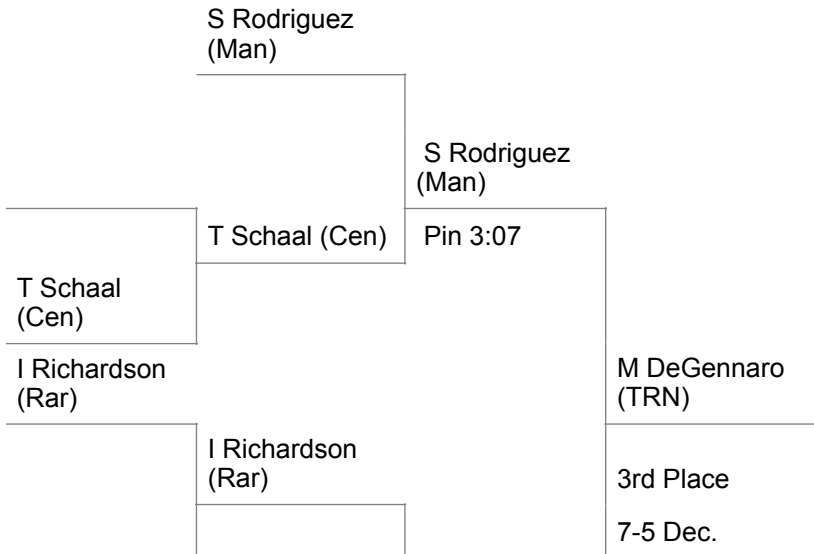

Weight Class: 145

Hawk Classic

Pre Lim Quarters Semis Final

1 P Powell
(Marl)

Weight Class: 152

Hawk Classic

Wrestle Backs

	M DeGennaro (TRN)
M DeGennaro (TRN)	6-2 Dec.

Weight Class: 160

Hawk Classic

Pre Lim	Quarters	Semis	Final
	1 W Scott (BT)		
9	A	W Scott (BT)	
	S Lynn (Cen)	Tech. Fall 2:30	
8 S Lynn (Cen)		F	W Scott (BT)
	5 A Concepcion (TRN)		Tech. Fall 4:00
	B	J Meaney (Man)	
	4 J Meaney (Man)	5-3 Dec.	
			W Scott (BT)
	3 M Shohet (LB)		1st Place Tech Fall 2:34