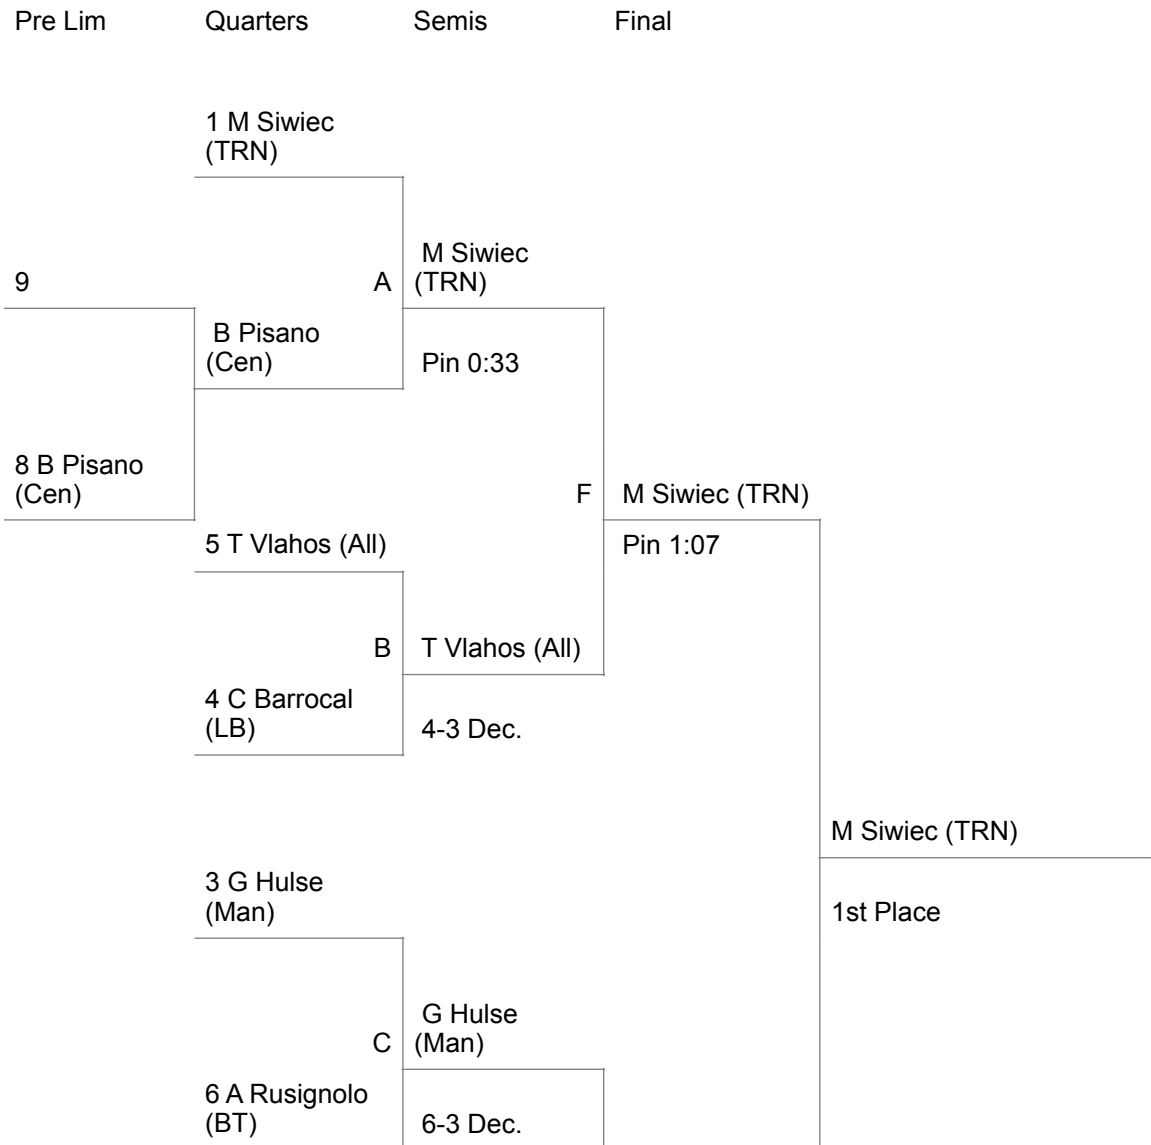

Hawk Classic

Pre Lim Quarters Semis Final

8 H Marhan (LB)	6-5 Dec.	F	D Sherry (BT)
	5 G Schmalz (Barn)		
4 J Paton (Cen)	B	G Schmalz (Barn)	D Sherry (BT)
		4-3 OT Dec.	
3 Z Turner (All)	C	Z Turner (All)	1st Place
6 W Farparan (Man)			7-4 Dec.
7 A Bryant (Rar)	D	T MacLaine (TRN)	E
2 T MacLaine (TRN)			

Wrestle
Backs

H Marhan (LB)	Z Turner (All)	Z Turner (All)
	J Paton (Cen)	
J Paton (Cen)	Pin 1:56	

Weight Class: 195

Hawk Classic

Wrestle
Backs

Weight Class: 220

Hawk Classic

			E	A Schnitler (Marl)
7 A Daniels (Rar)				Pin 1:28
	D	A Schnitler (Marl)		
2 A Schnitler (Marl)				Pin 3:00