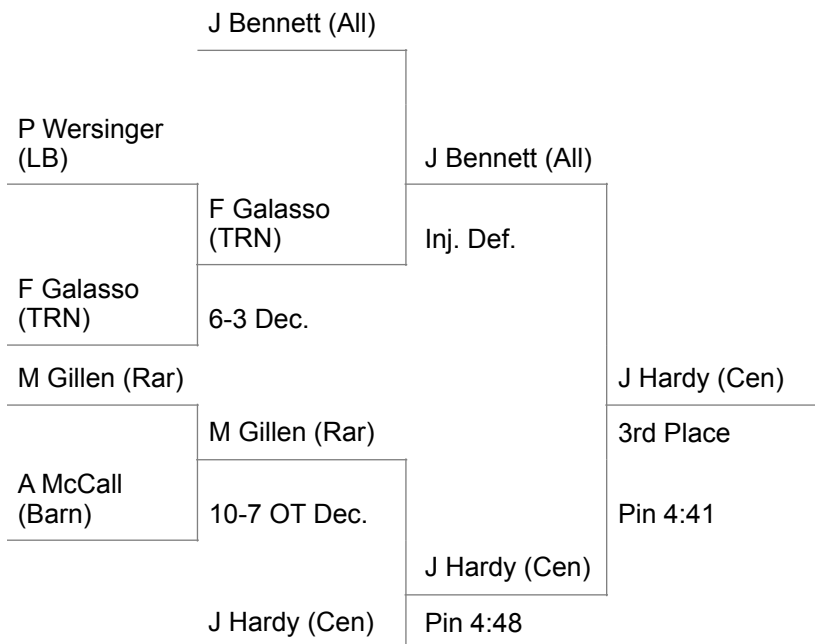

Hawk Classic

Pre Lim Quarters Semis Final

8 H Marhan (LB)	6-5 Dec.	F	D Sherry (BT)
	5 G Schmalz (Barn)		
4 J Paton (Cen)	B	G Schmalz (Barn)	D Sherry (BT)
		4-3 OT Dec.	
3 Z Turner (All)	C	Z Turner (All)	1st Place
6 W Farparan (Man)			7-4 Dec.
7 A Bryant (Rar)	D	T MacLaine (TRN)	E
2 T MacLaine (TRN)			

Wrestle
Backs

H Marhan (LB)	Z Turner (All)	Z Turner (All)
	J Paton (Cen)	
J Paton (Cen)	Pin 1:56	

Weight Class: 195

Hawk Classic

Wrestle
Backs

Weight Class: 220

Hawk Classic

			E	A Schnitler (Marl)
7 A Daniels (Rar)				Pin 1:28
	D	A Schnitler (Marl)		
2 A Schnitler (Marl)				Pin 3:00