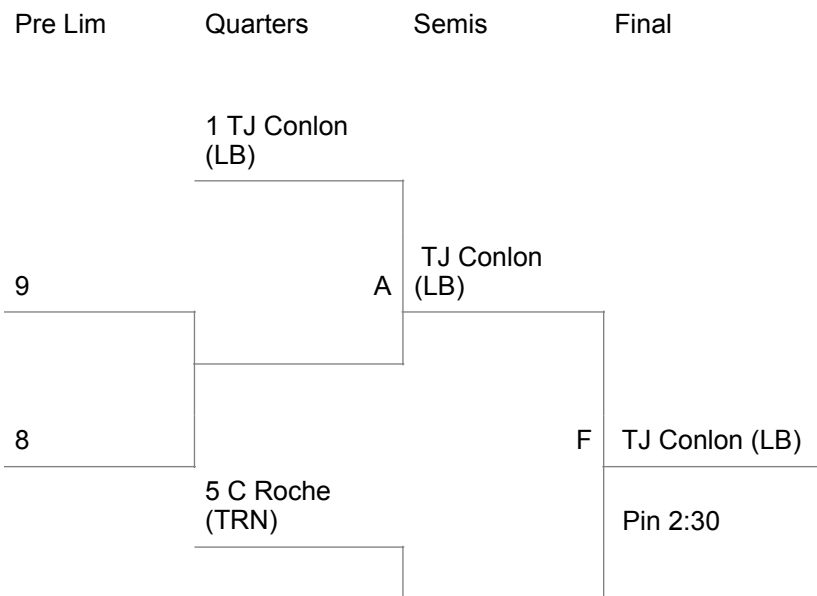

Weight Class: 120

Hawk Classic