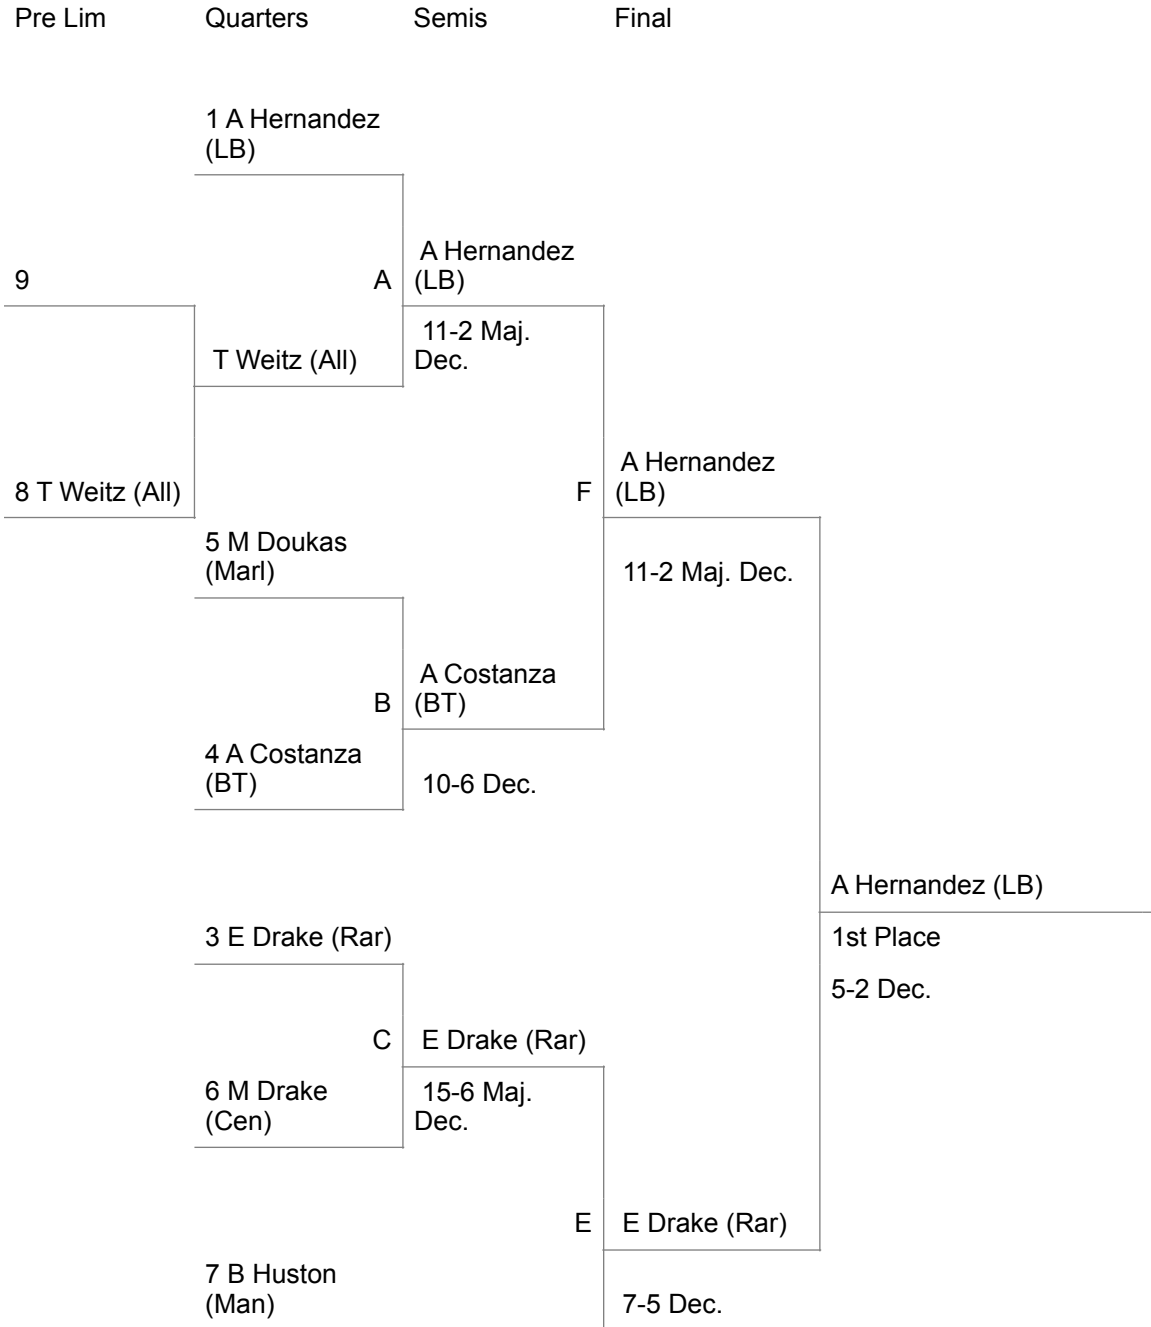

Weight Class: 132

Hawk Classic