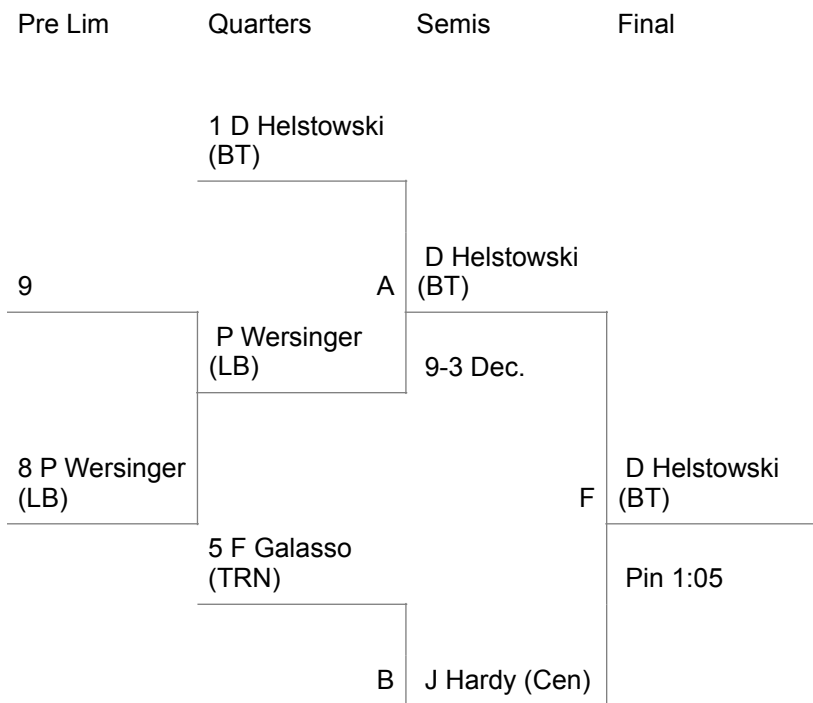

Weight Class: 195

Hawk Classic