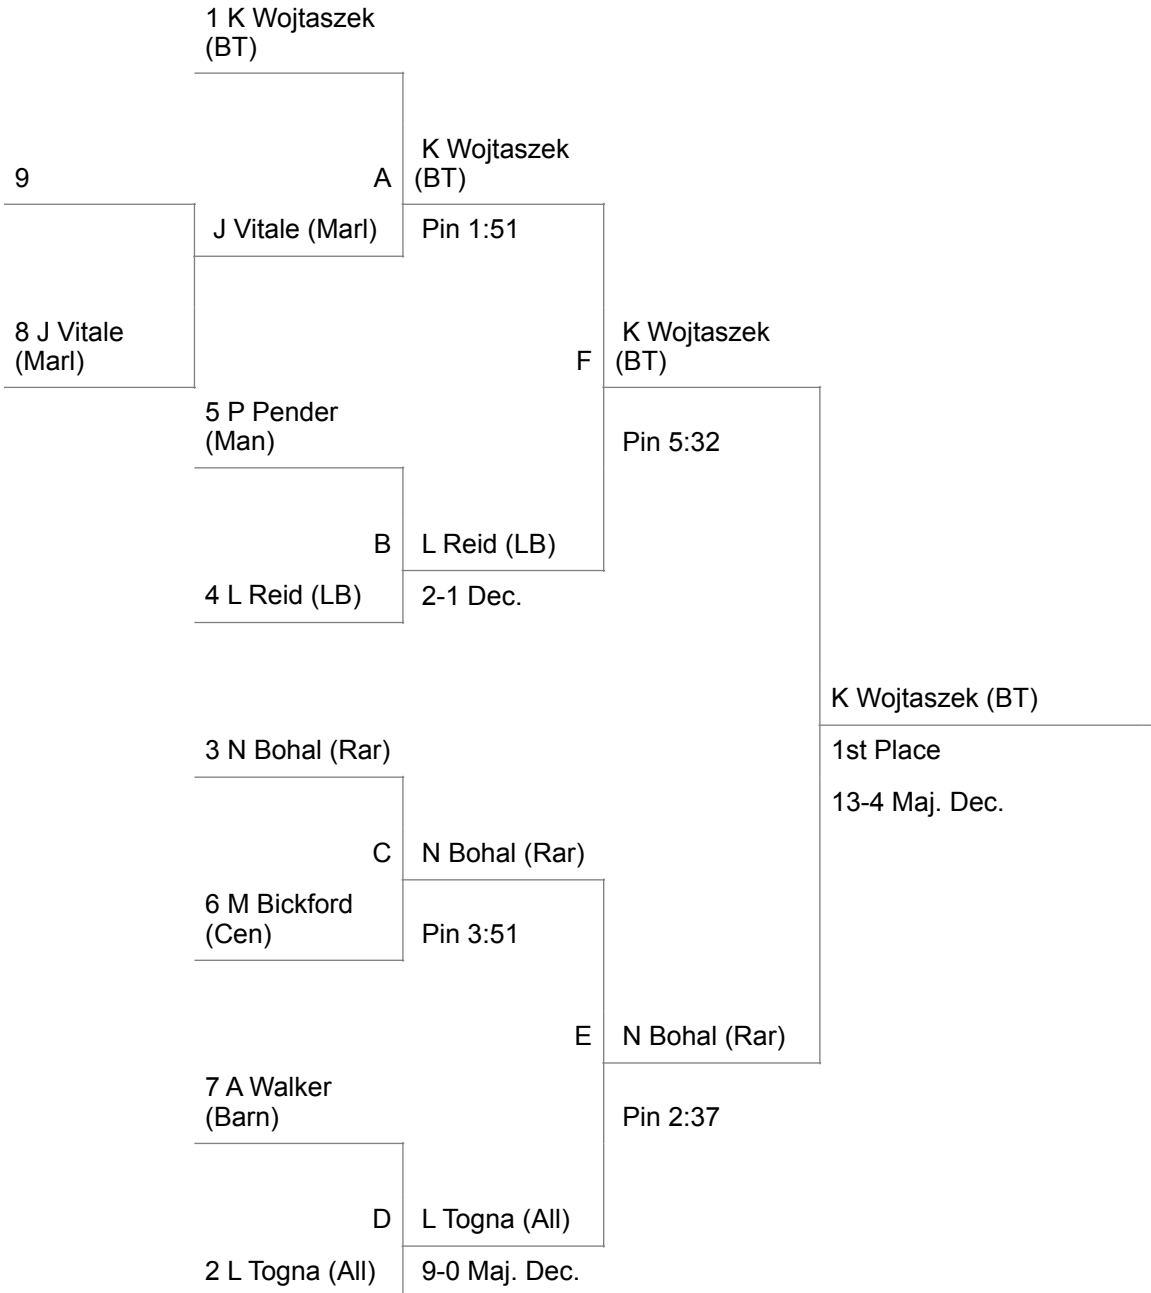

Pre Lim

Quarters

Semis

Final