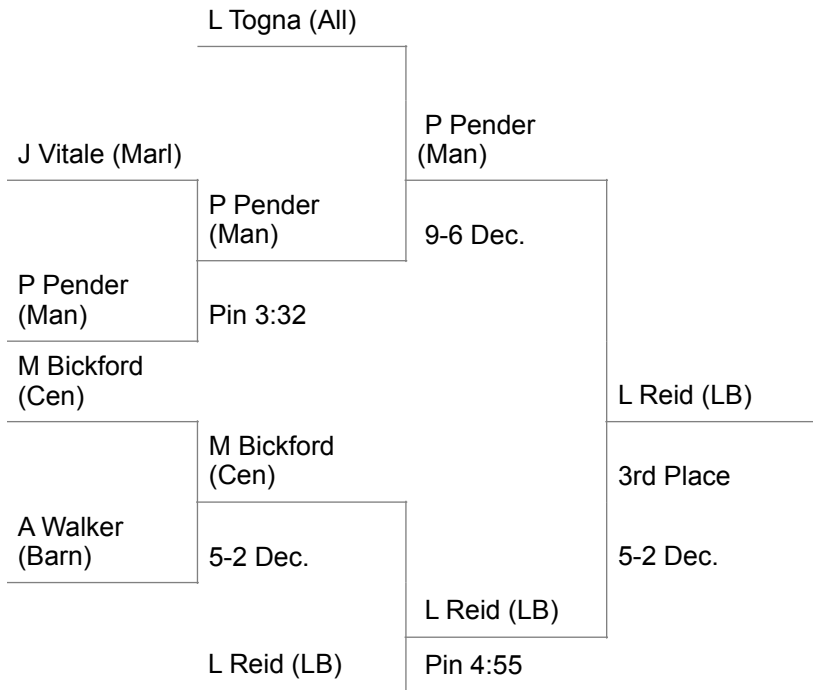

Weight Class: 170

Hawk Classic

Pre Lim

Quarters

Semis

Final

Wrestle
Backs

Weight Class: 182

Hawk Classic

Pre Lim Quarters Semis Final

8 H Marhan (LB)	6-5 Dec.	F	D Sherry (BT)
	5 G Schmalz (Barn)		
4 J Paton (Cen)	B	G Schmalz (Barn)	D Sherry (BT)
		4-3 OT Dec.	
3 Z Turner (All)	C	Z Turner (All)	1st Place
6 W Farparan (Man)			7-4 Dec.
7 A Bryant (Rar)	D	T MacLaine (TRN)	E
2 T MacLaine (TRN)			