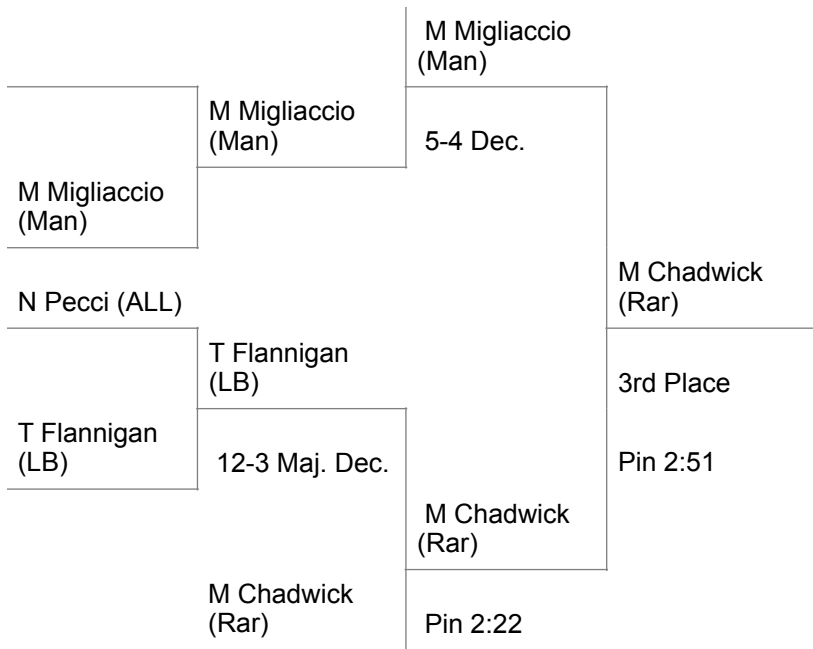

Weight Class: 152

Hawk Classic