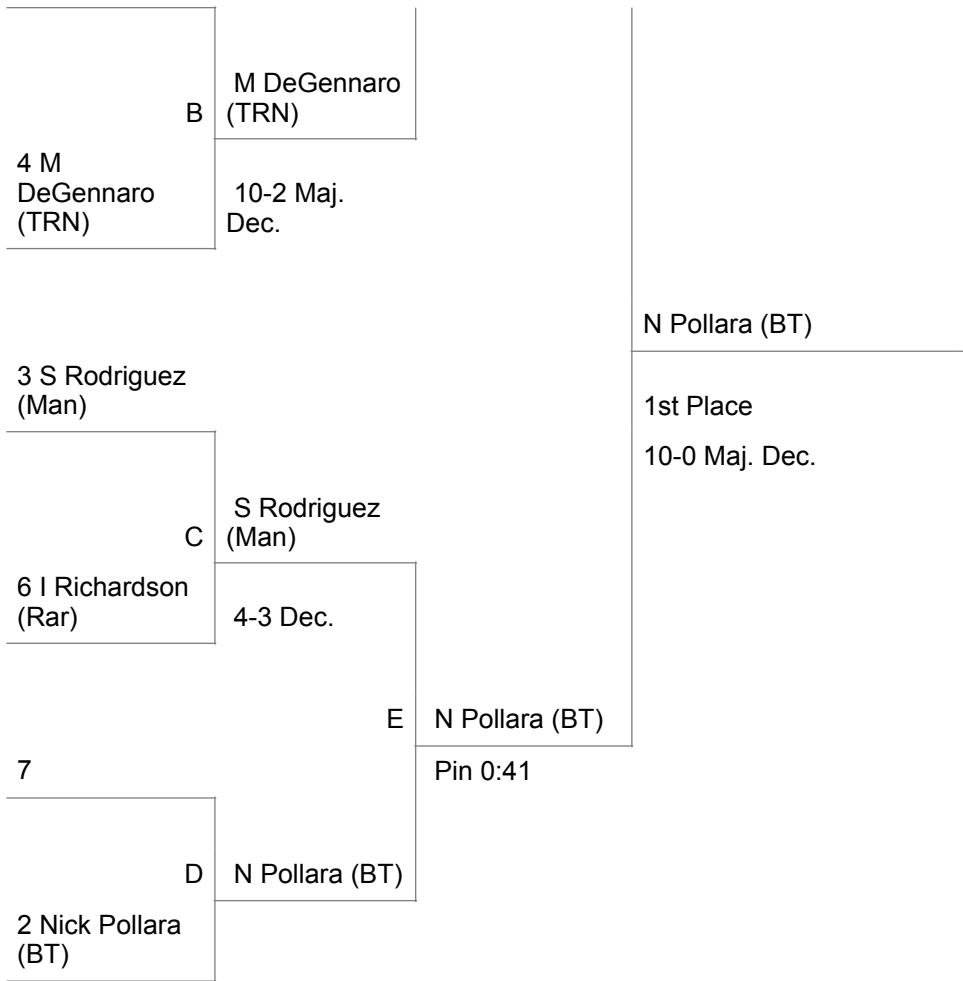

Weight Class: 145

Hawk Classic

Pre Lim Quarters Semis Final

1 P Powell
(Marl)

Weight Class: 152

Hawk Classic

Wrestle Backs

	M DeGennaro (TRN)
M DeGennaro (TRN)	6-2 Dec.

Weight Class: 160

Hawk Classic

Pre Lim	Quarters	Semis	Final
	1 W Scott (BT)		
9	A	W Scott (BT)	
	S Lynn (Cen)	Tech. Fall 2:30	
8 S Lynn (Cen)		F	W Scott (BT)
	5 A Concepcion (TRN)		Tech. Fall 4:00
	B	J Meaney (Man)	
	4 J Meaney (Man)	5-3 Dec.	
			W Scott (BT)
	3 M Shohet (LB)		1st Place Tech Fall 2:34