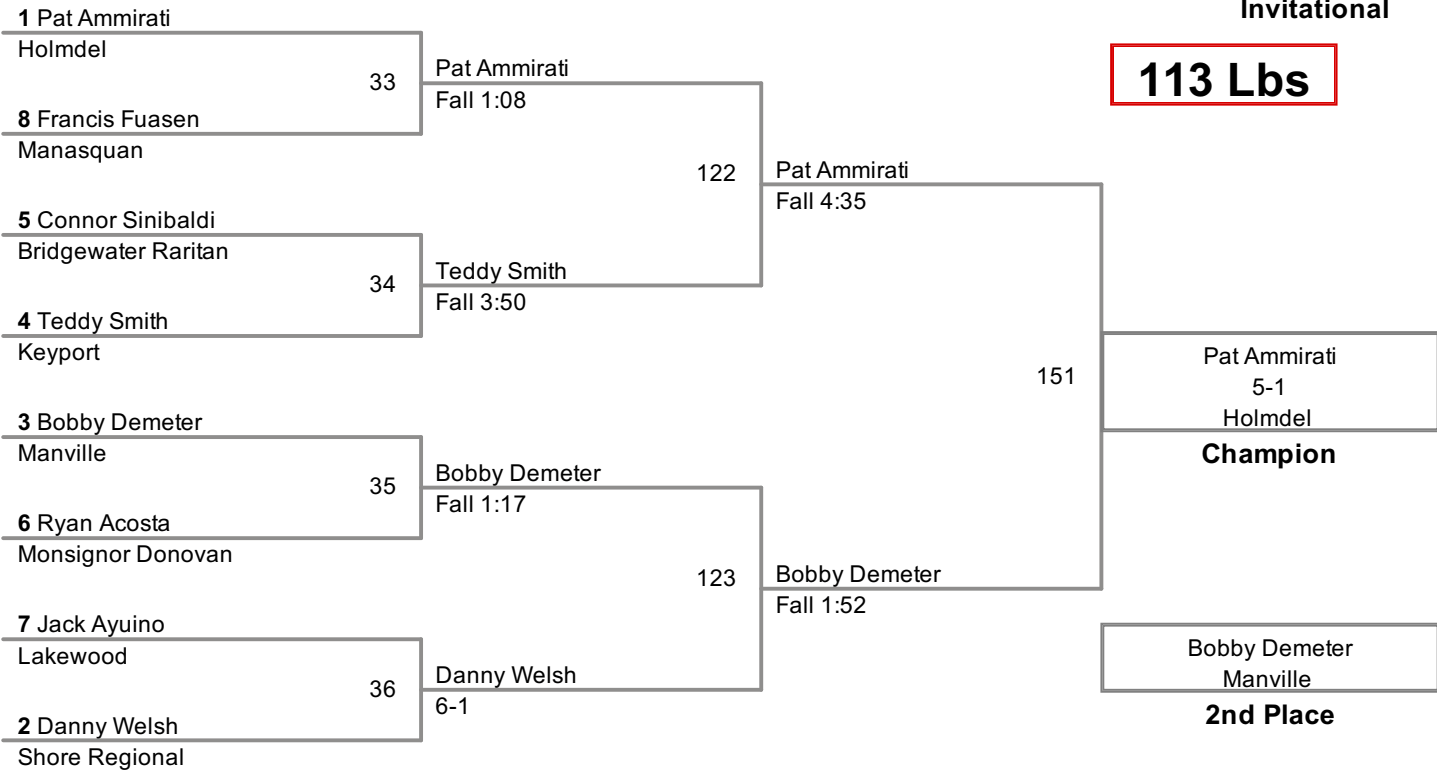

2013 Holmdel
Invitational

113 Lbs