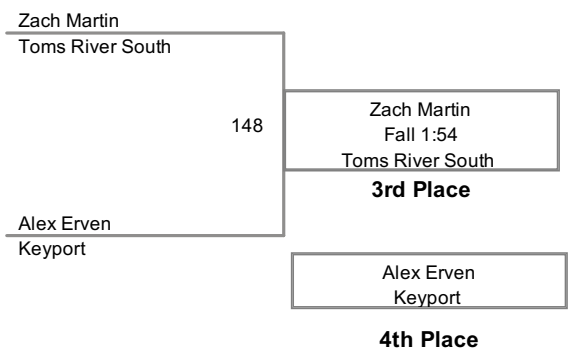

147A

106 Lbs