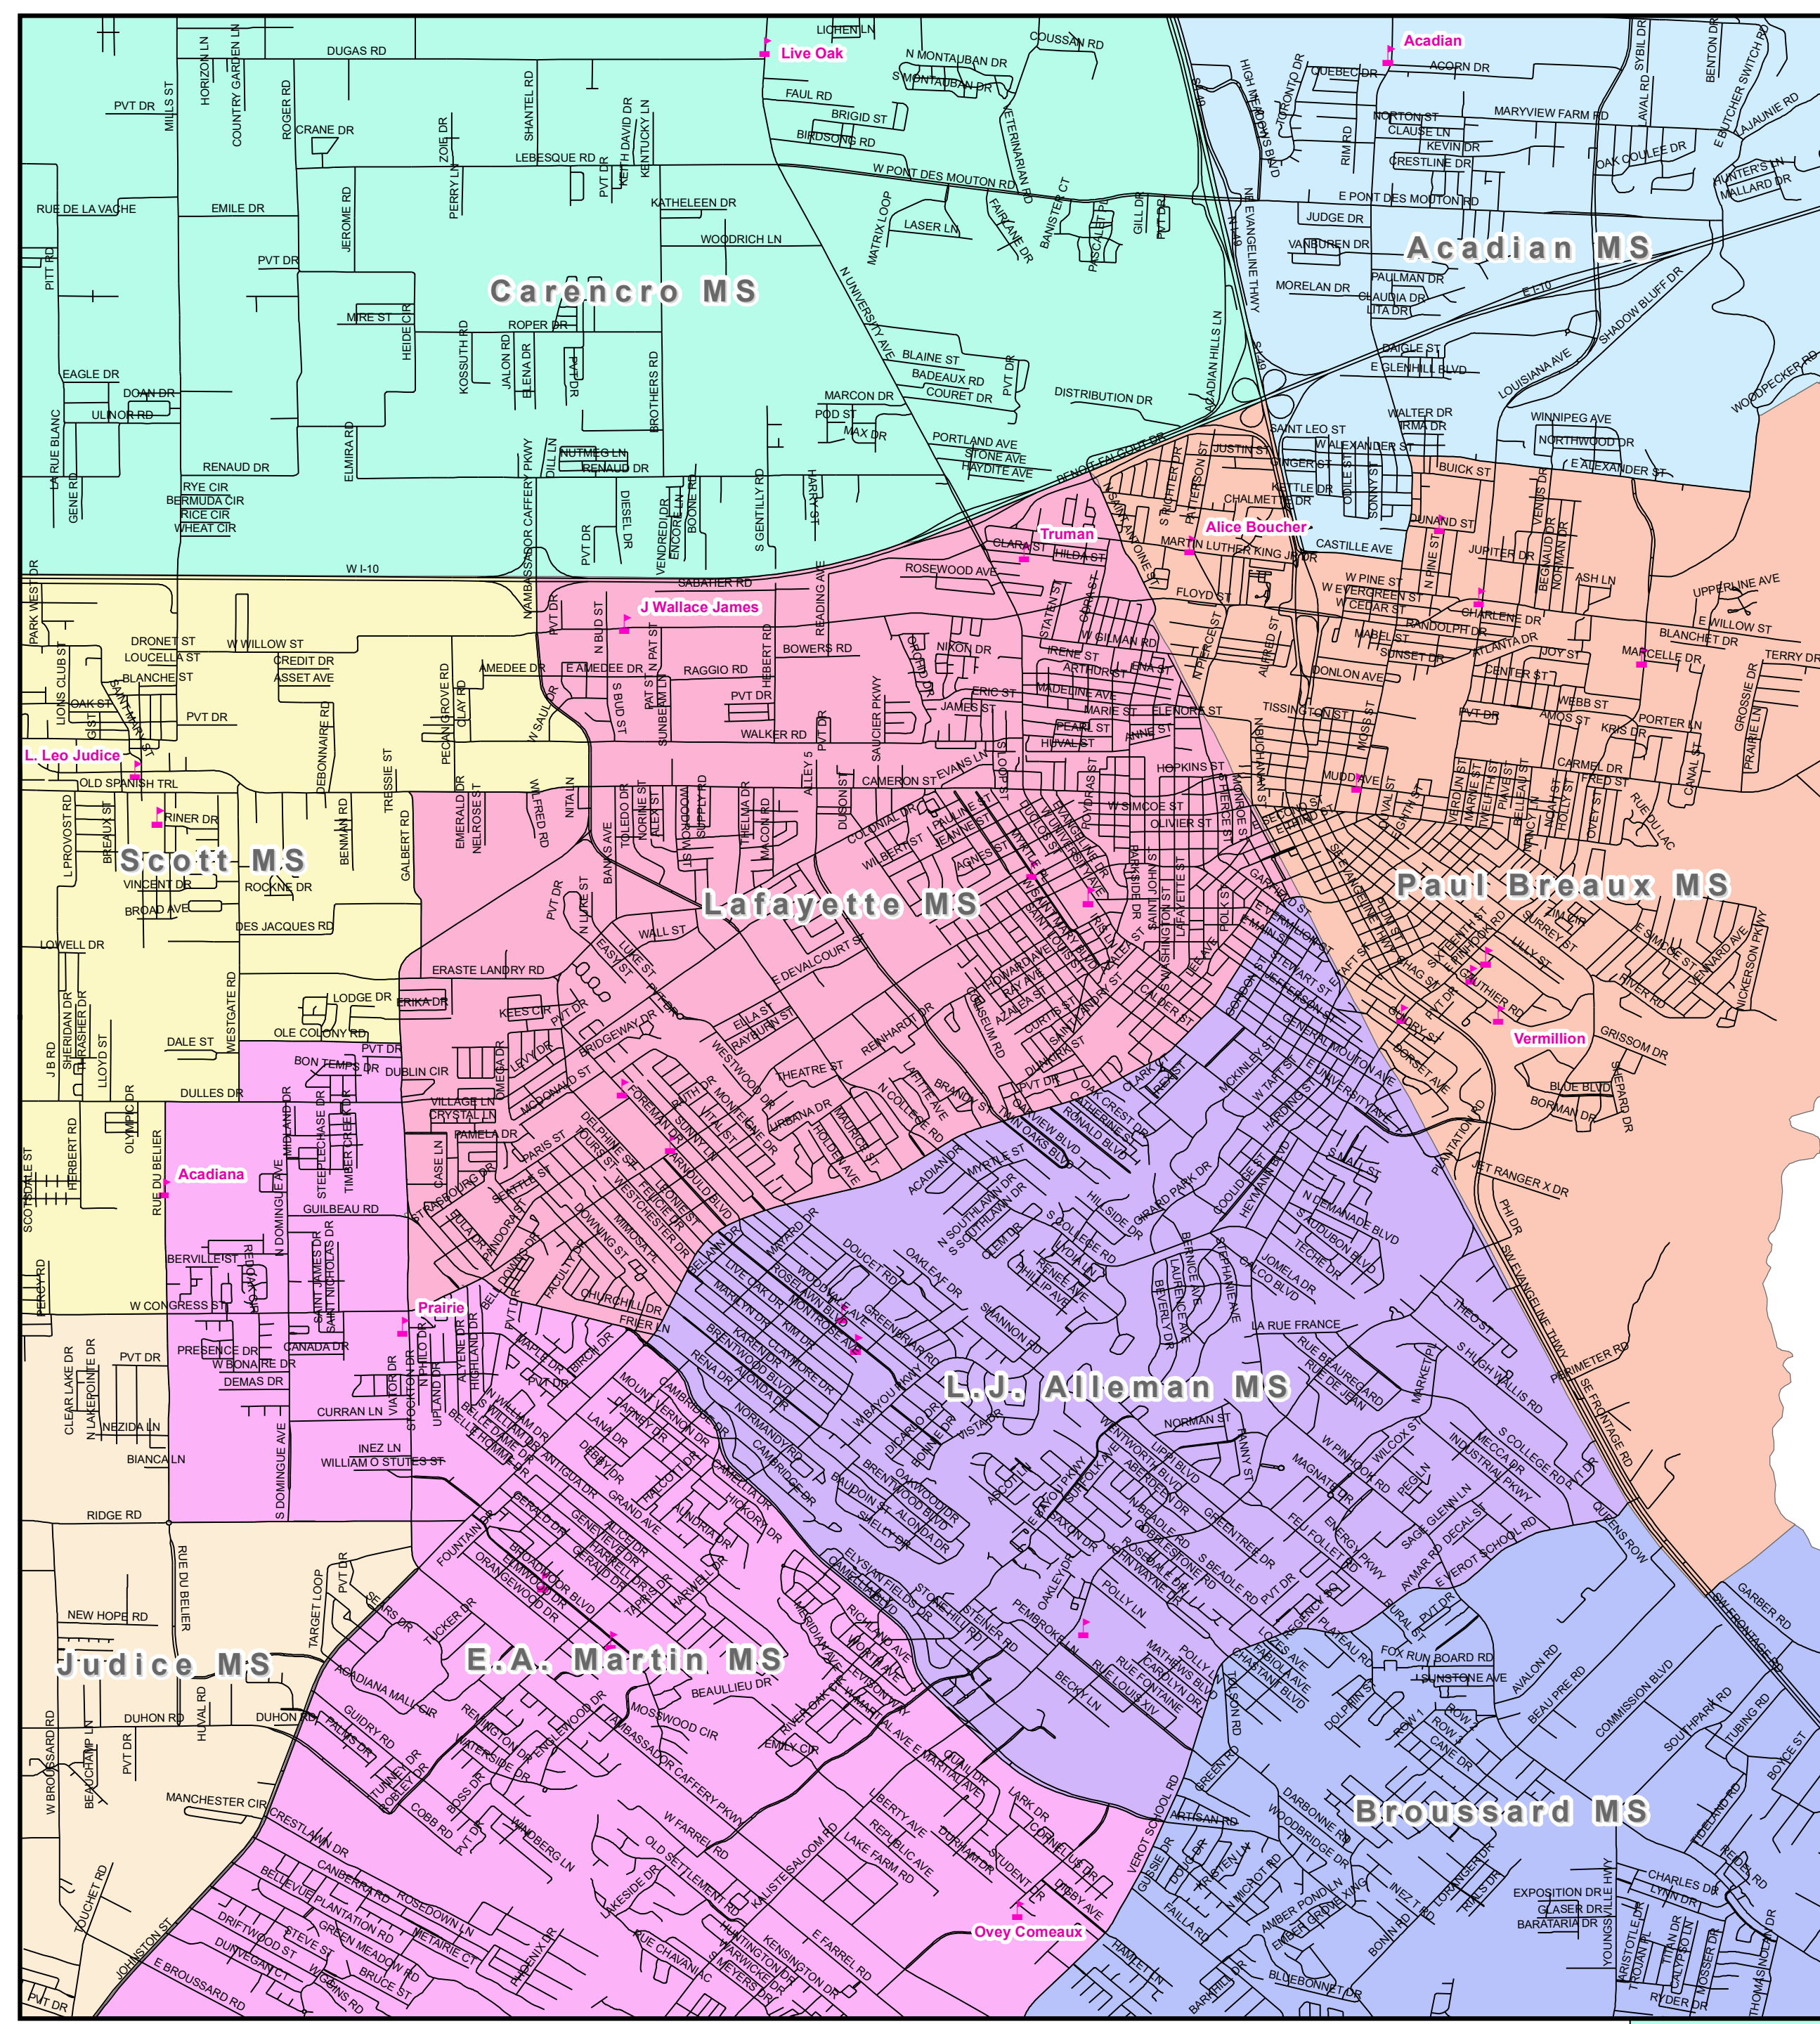

Lafayette Parish School System Middle Schools Plan 2

Version 1
As of July 14, 2016

Central Lafayette Area

Legend

- Lafayette Elementary Schools
- Lafayette High Schools
- Lafayette Middle Schools
- Streets 6-15

MS_Plan_2 NAME

- Acadian MS
- Broussard MS
- CarenCro MS
- E.A. Martin MS
- Judice MS
- L.J. Alleman MS
- Lafayette MS
- Milton MS
- Paul Breau MS
- Scott MS
- Youngville MS

Lafayette Parish Middle Schools Current to Plan 2 Demographic Comparisons			
Name/Current Grade Span	Actual 10-15 Enrollment	Current Residency 6-8	Plan 1 Residency 6-8
Acadian MS 5-8	486	459	534
Broussard MS 5-8	553	568	600
CarenCro MS 6-8	580	877	942
E.A. Martin MS 5-8	645	537	767
Judice MS 5-8	542	640	474
L.J. Alleman MS 5-8	1093	332	366
Lafayette MS 6-8	460	597	750
Milton MS 6-8	297	291	287
Paul Breau MS 6-8	594	878	738
Scott MS 5-8	599	721	501
Youngville MS 6-8	758	681	629