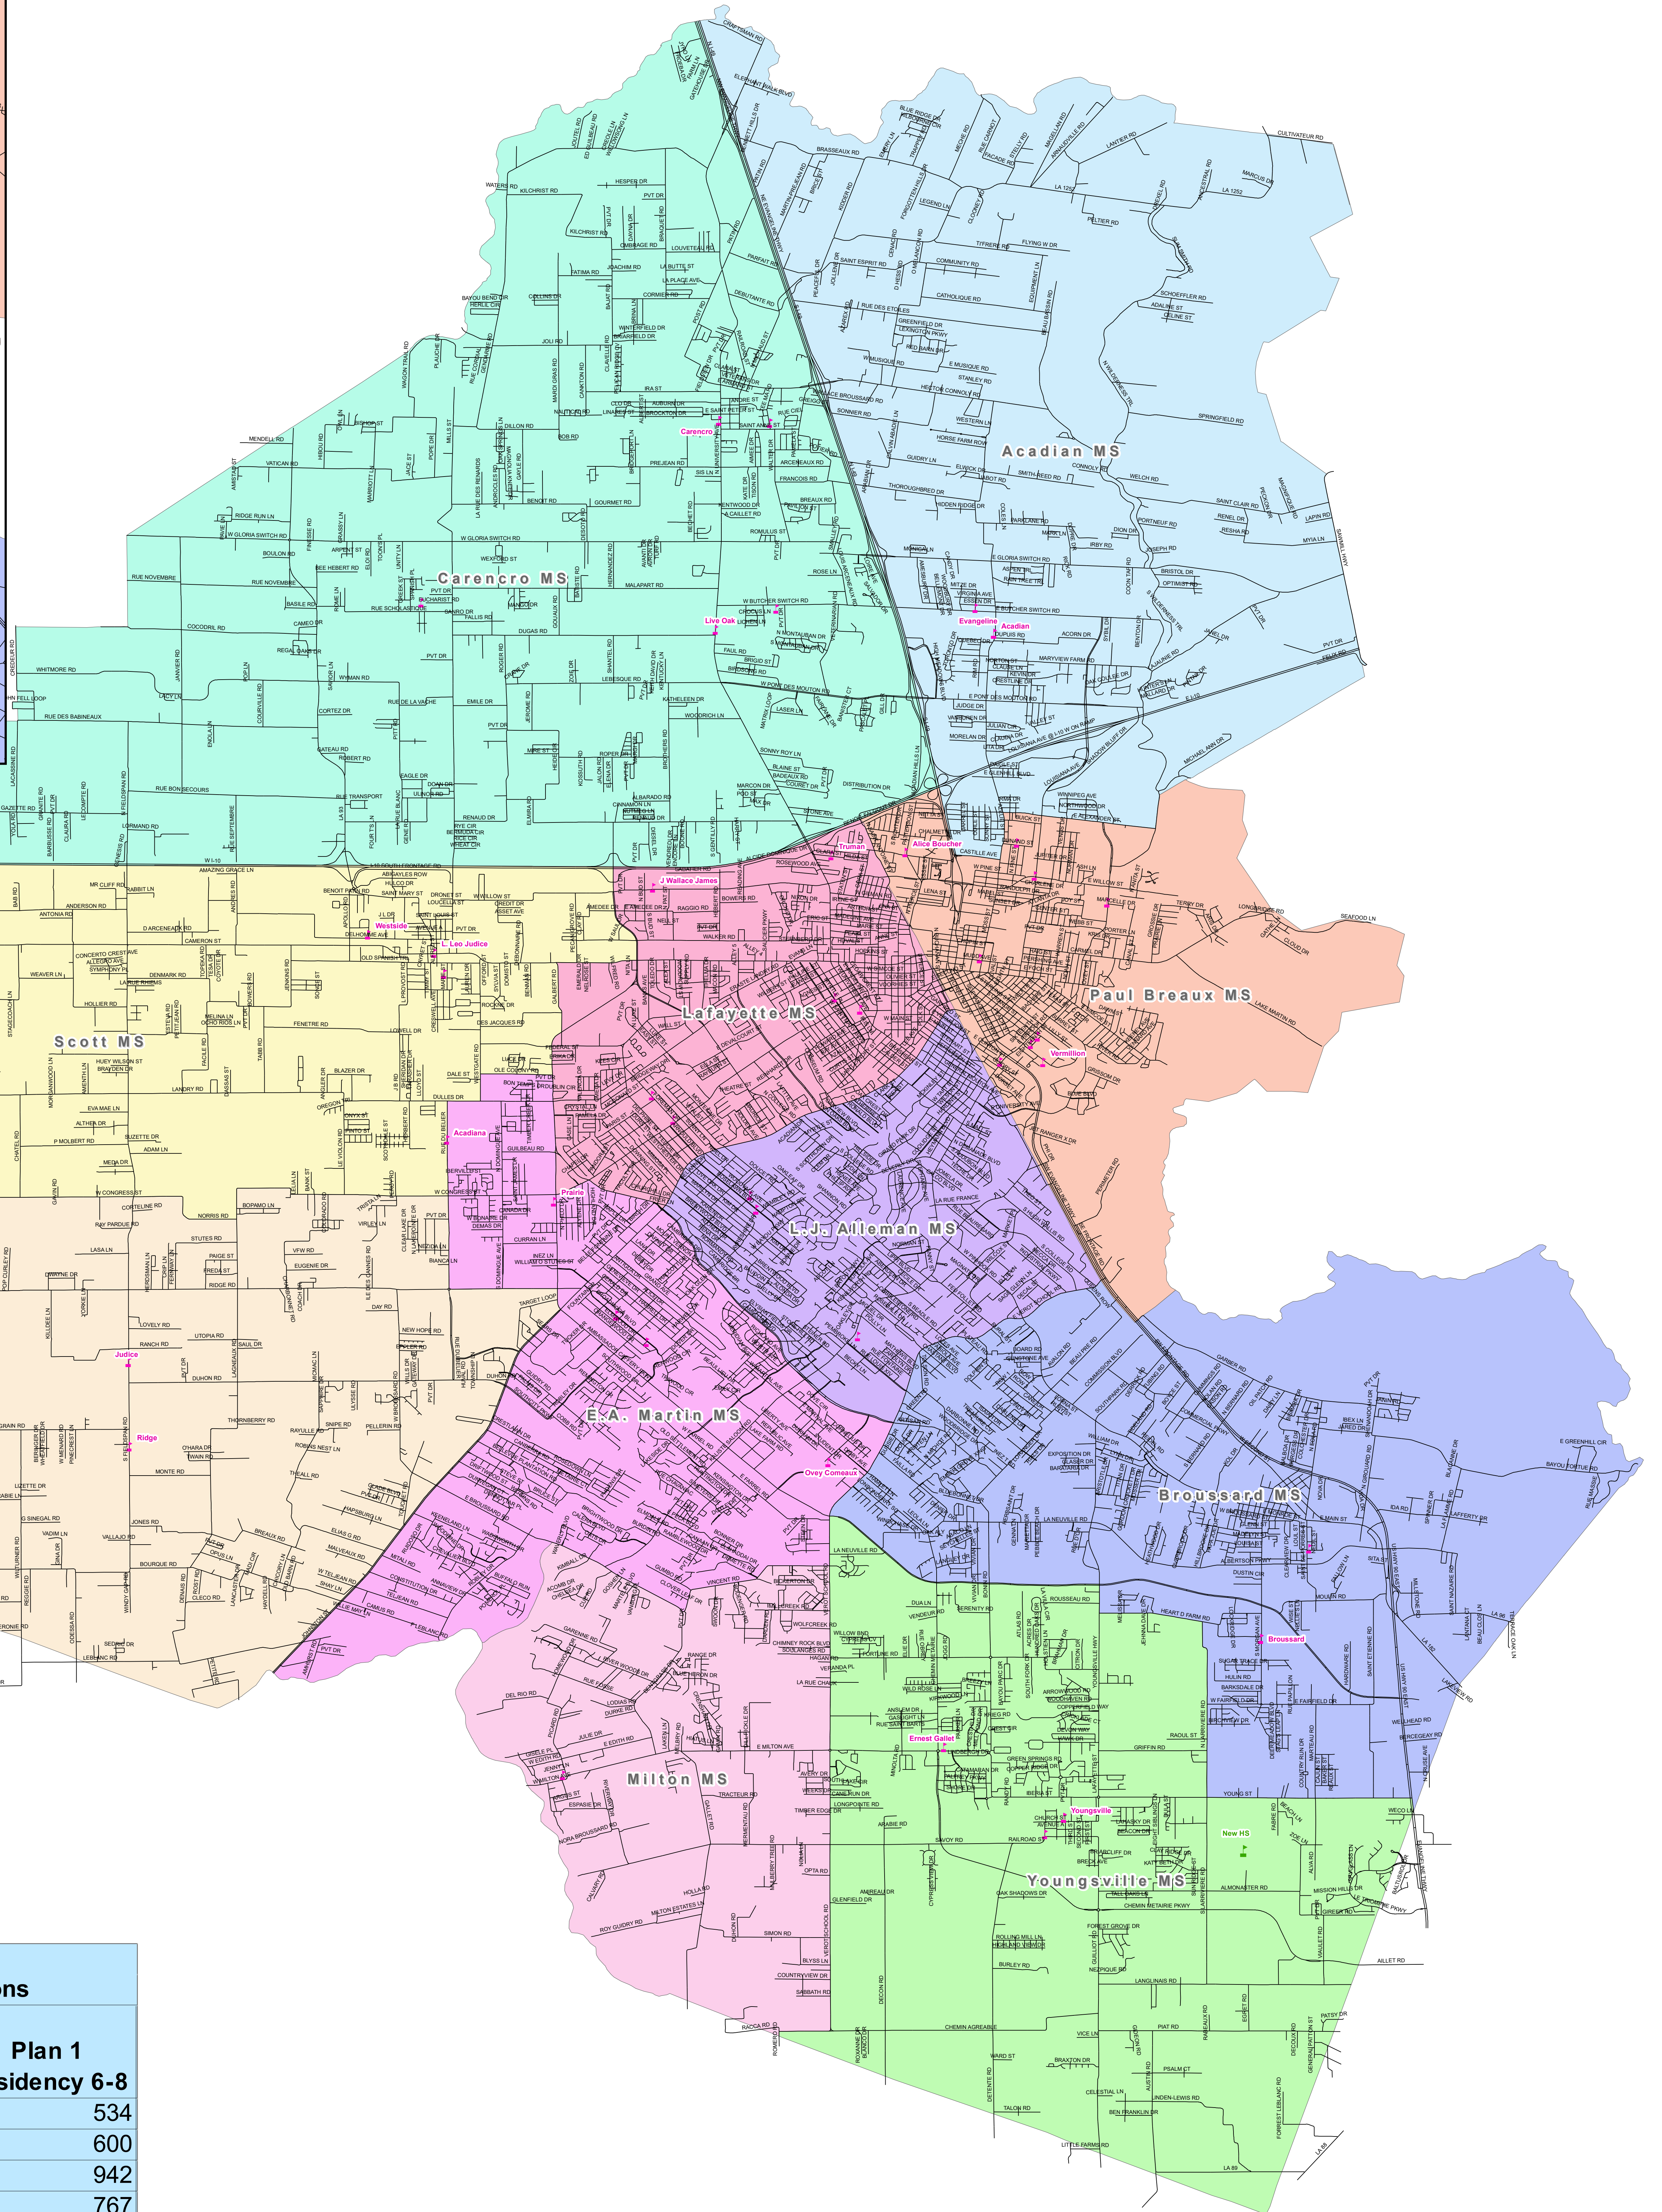

Lafayette Parish School System Middle Schools Plan 2

Version 1
As of July 14, 2016

Central Lafayette Area

Legend

- Lafayette Elementary Schools
- Lafayette High Schools
- Lafayette Middle Schools
- Streets 6-15

MS_Plan_2 NAME

- Acadian MS
- Broussard MS
- CarenCro MS
- E.A. Martin MS
- Judice MS
- L.J. Alleman MS
- Lafayette MS
- Milton MS
- Paul Breau MS
- Scott MS
- Youngville MS

Lafayette Parish Middle Schools Current to Plan 2 Demographic Comparisons			
Name/Current Grade Span	Actual 10-15 Enrollment	Current Residency 6-8	Plan 1 Residency 6-8
Acadian MS 5-8	486	459	534
Broussard MS 5-8	553	568	600
CarenCro MS 6-8	580	877	942
E.A. Martin MS 5-8	645	537	767
Judice MS 5-8	542	640	474
L.J. Alleman MS 5-8	1093	332	366
Lafayette MS 6-8	460	597	750
Milton MS 6-8	297	291	287
Paul Breau MS 6-8	594	878	738
Scott MS 5-8	599	721	501
Youngville MS 6-8	758	681	629