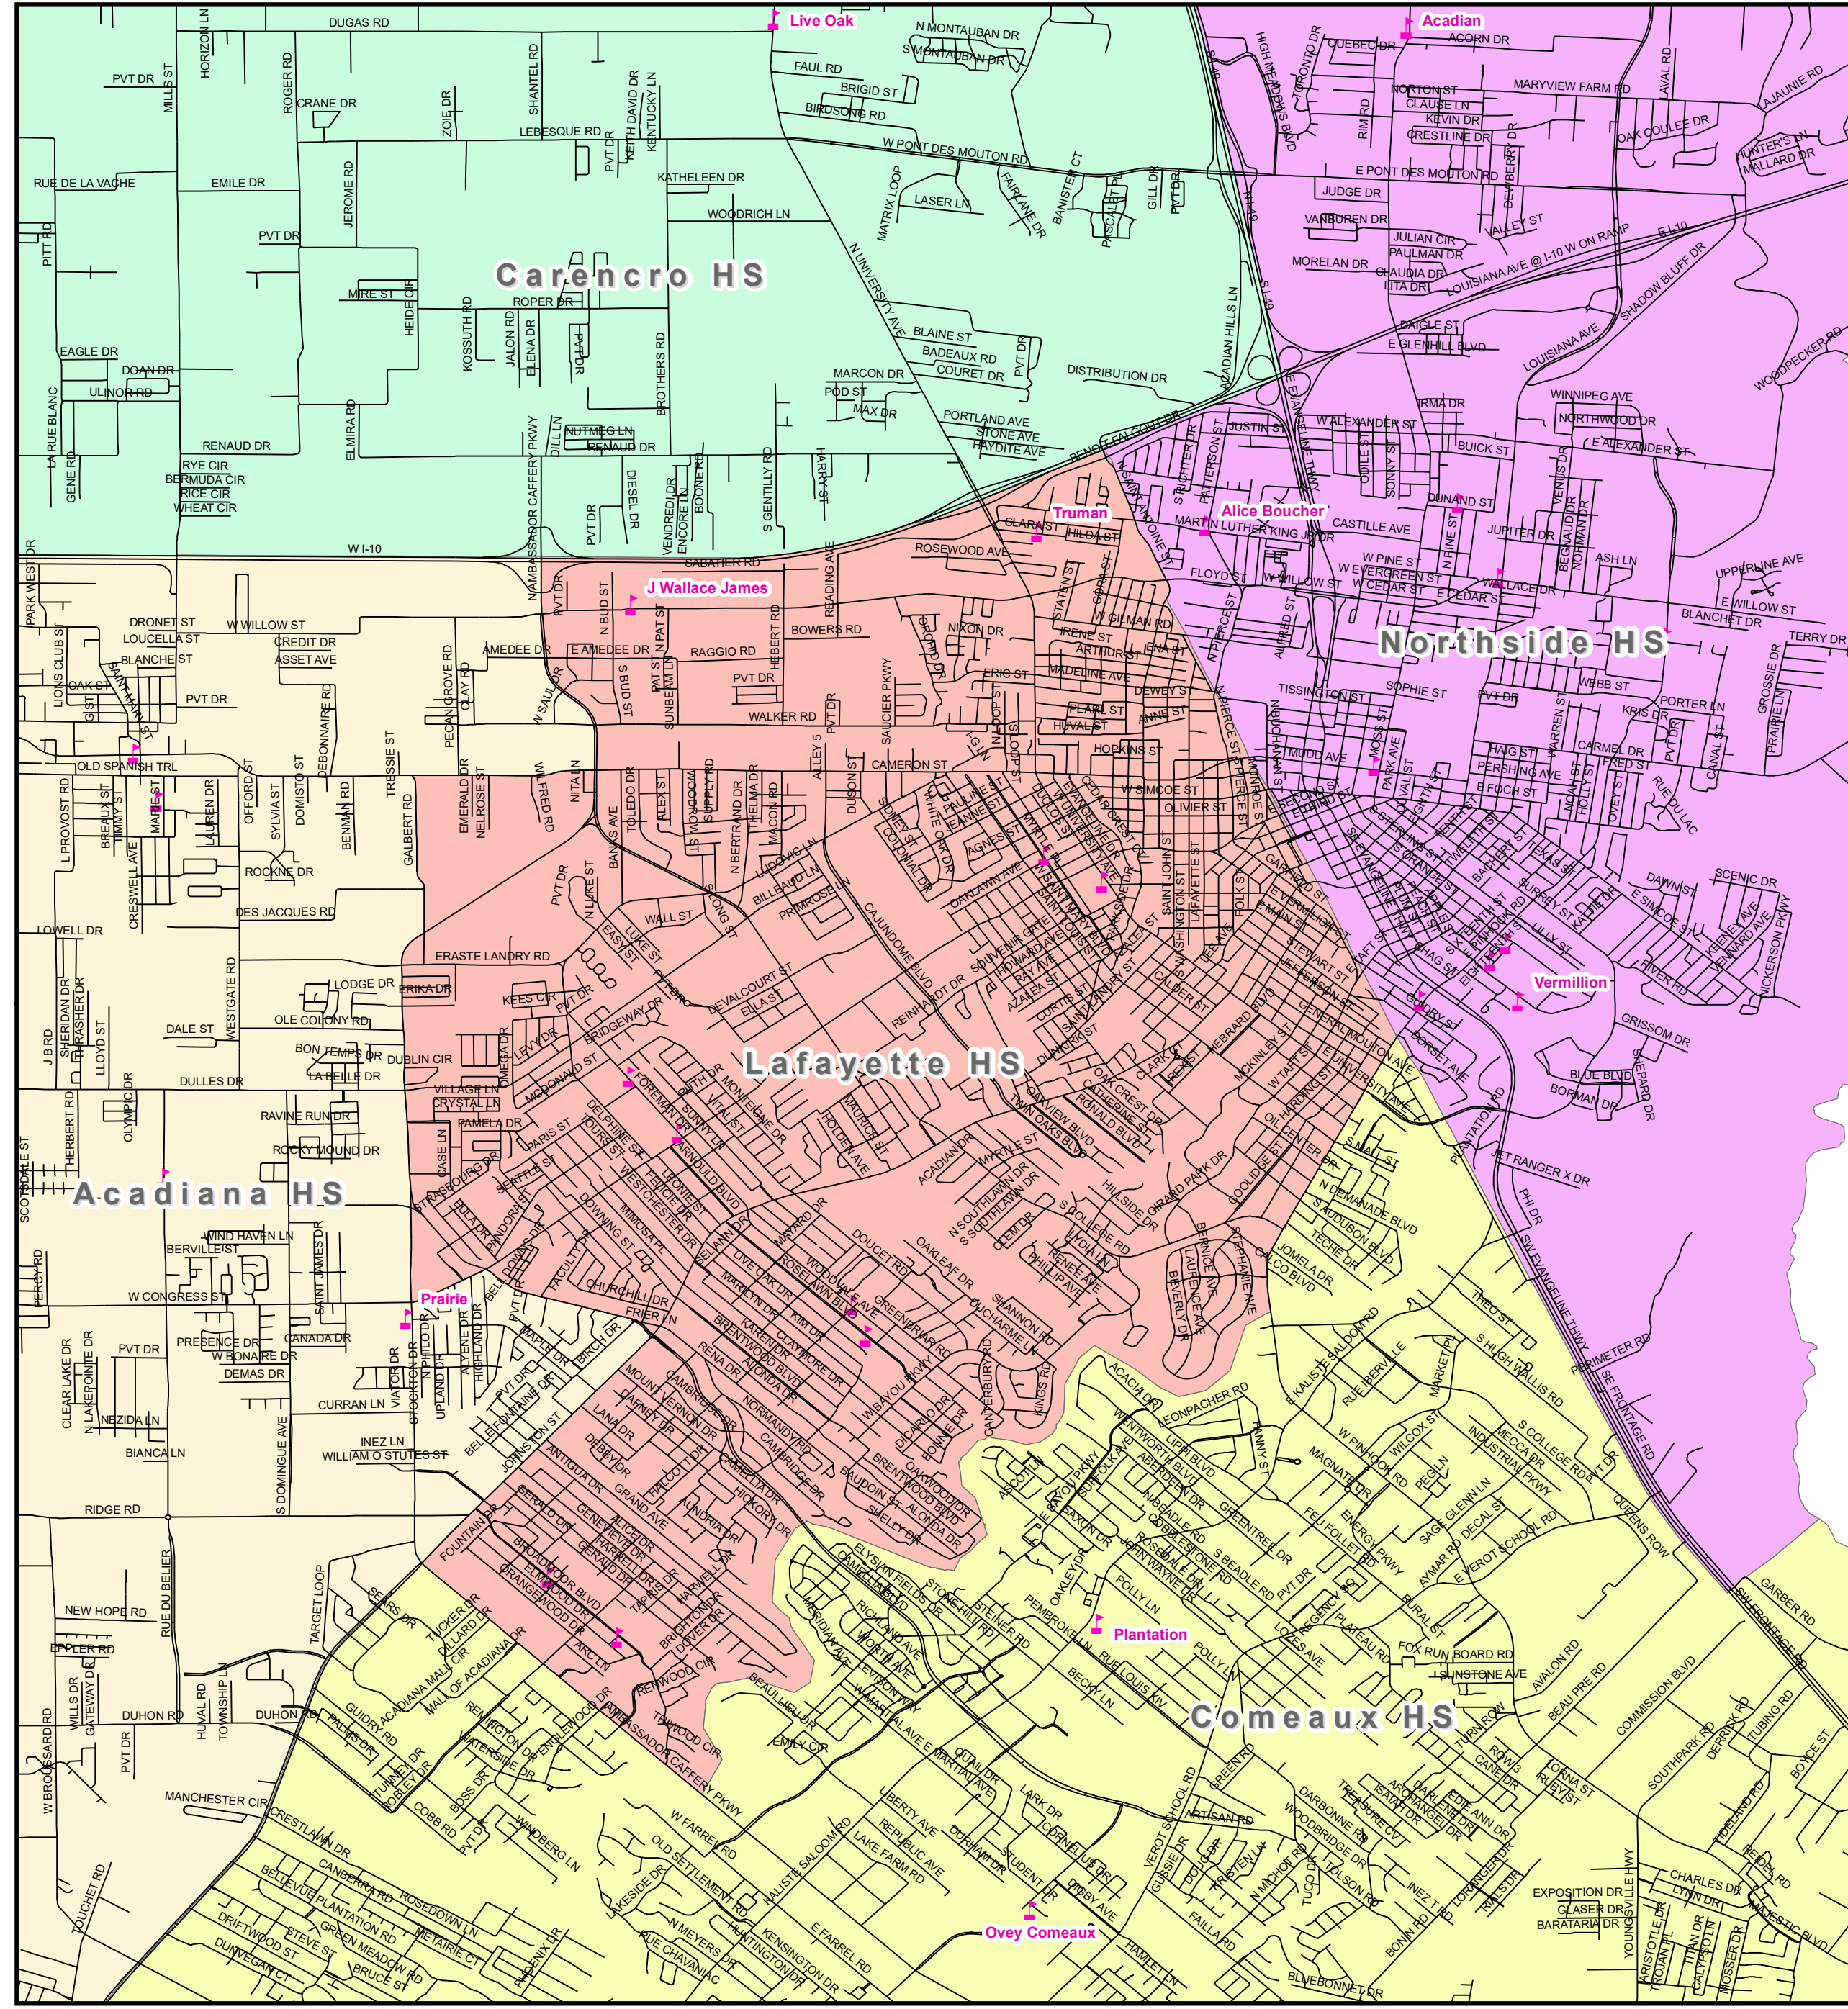

Lafayette Parish School System High Schools Plan 1

Version 1
As of July 14, 2016

Central Lafayette Area

Lafayette Parish High Schools Current to Plan 1 Demographic Comparisons				
Name/Current Grade Span	Actual 10-1- 15 Enrollment	Current Residency 9-12	Plan 1 Residency 9- 12	
Acadiana HS	1873	2086	1737	
Carencro HS	1134	1615	1459	
Comeaux HS	1936	2404	1456	
Lafayette HS	2462	1737	1681	
Northside HS	697	1079	1377	
Southside HS	0	0	1211	

Legend

- Lafayette Elementary Schools
- Lafayette High Schools
- Lafayette Middle Schools
- Streets 6-15

HS_Plan_1

NAME

- Acadiana HS
- Carencro HS
- Comeaux HS
- Lafayette HS
- Northside HS
- Southside HS