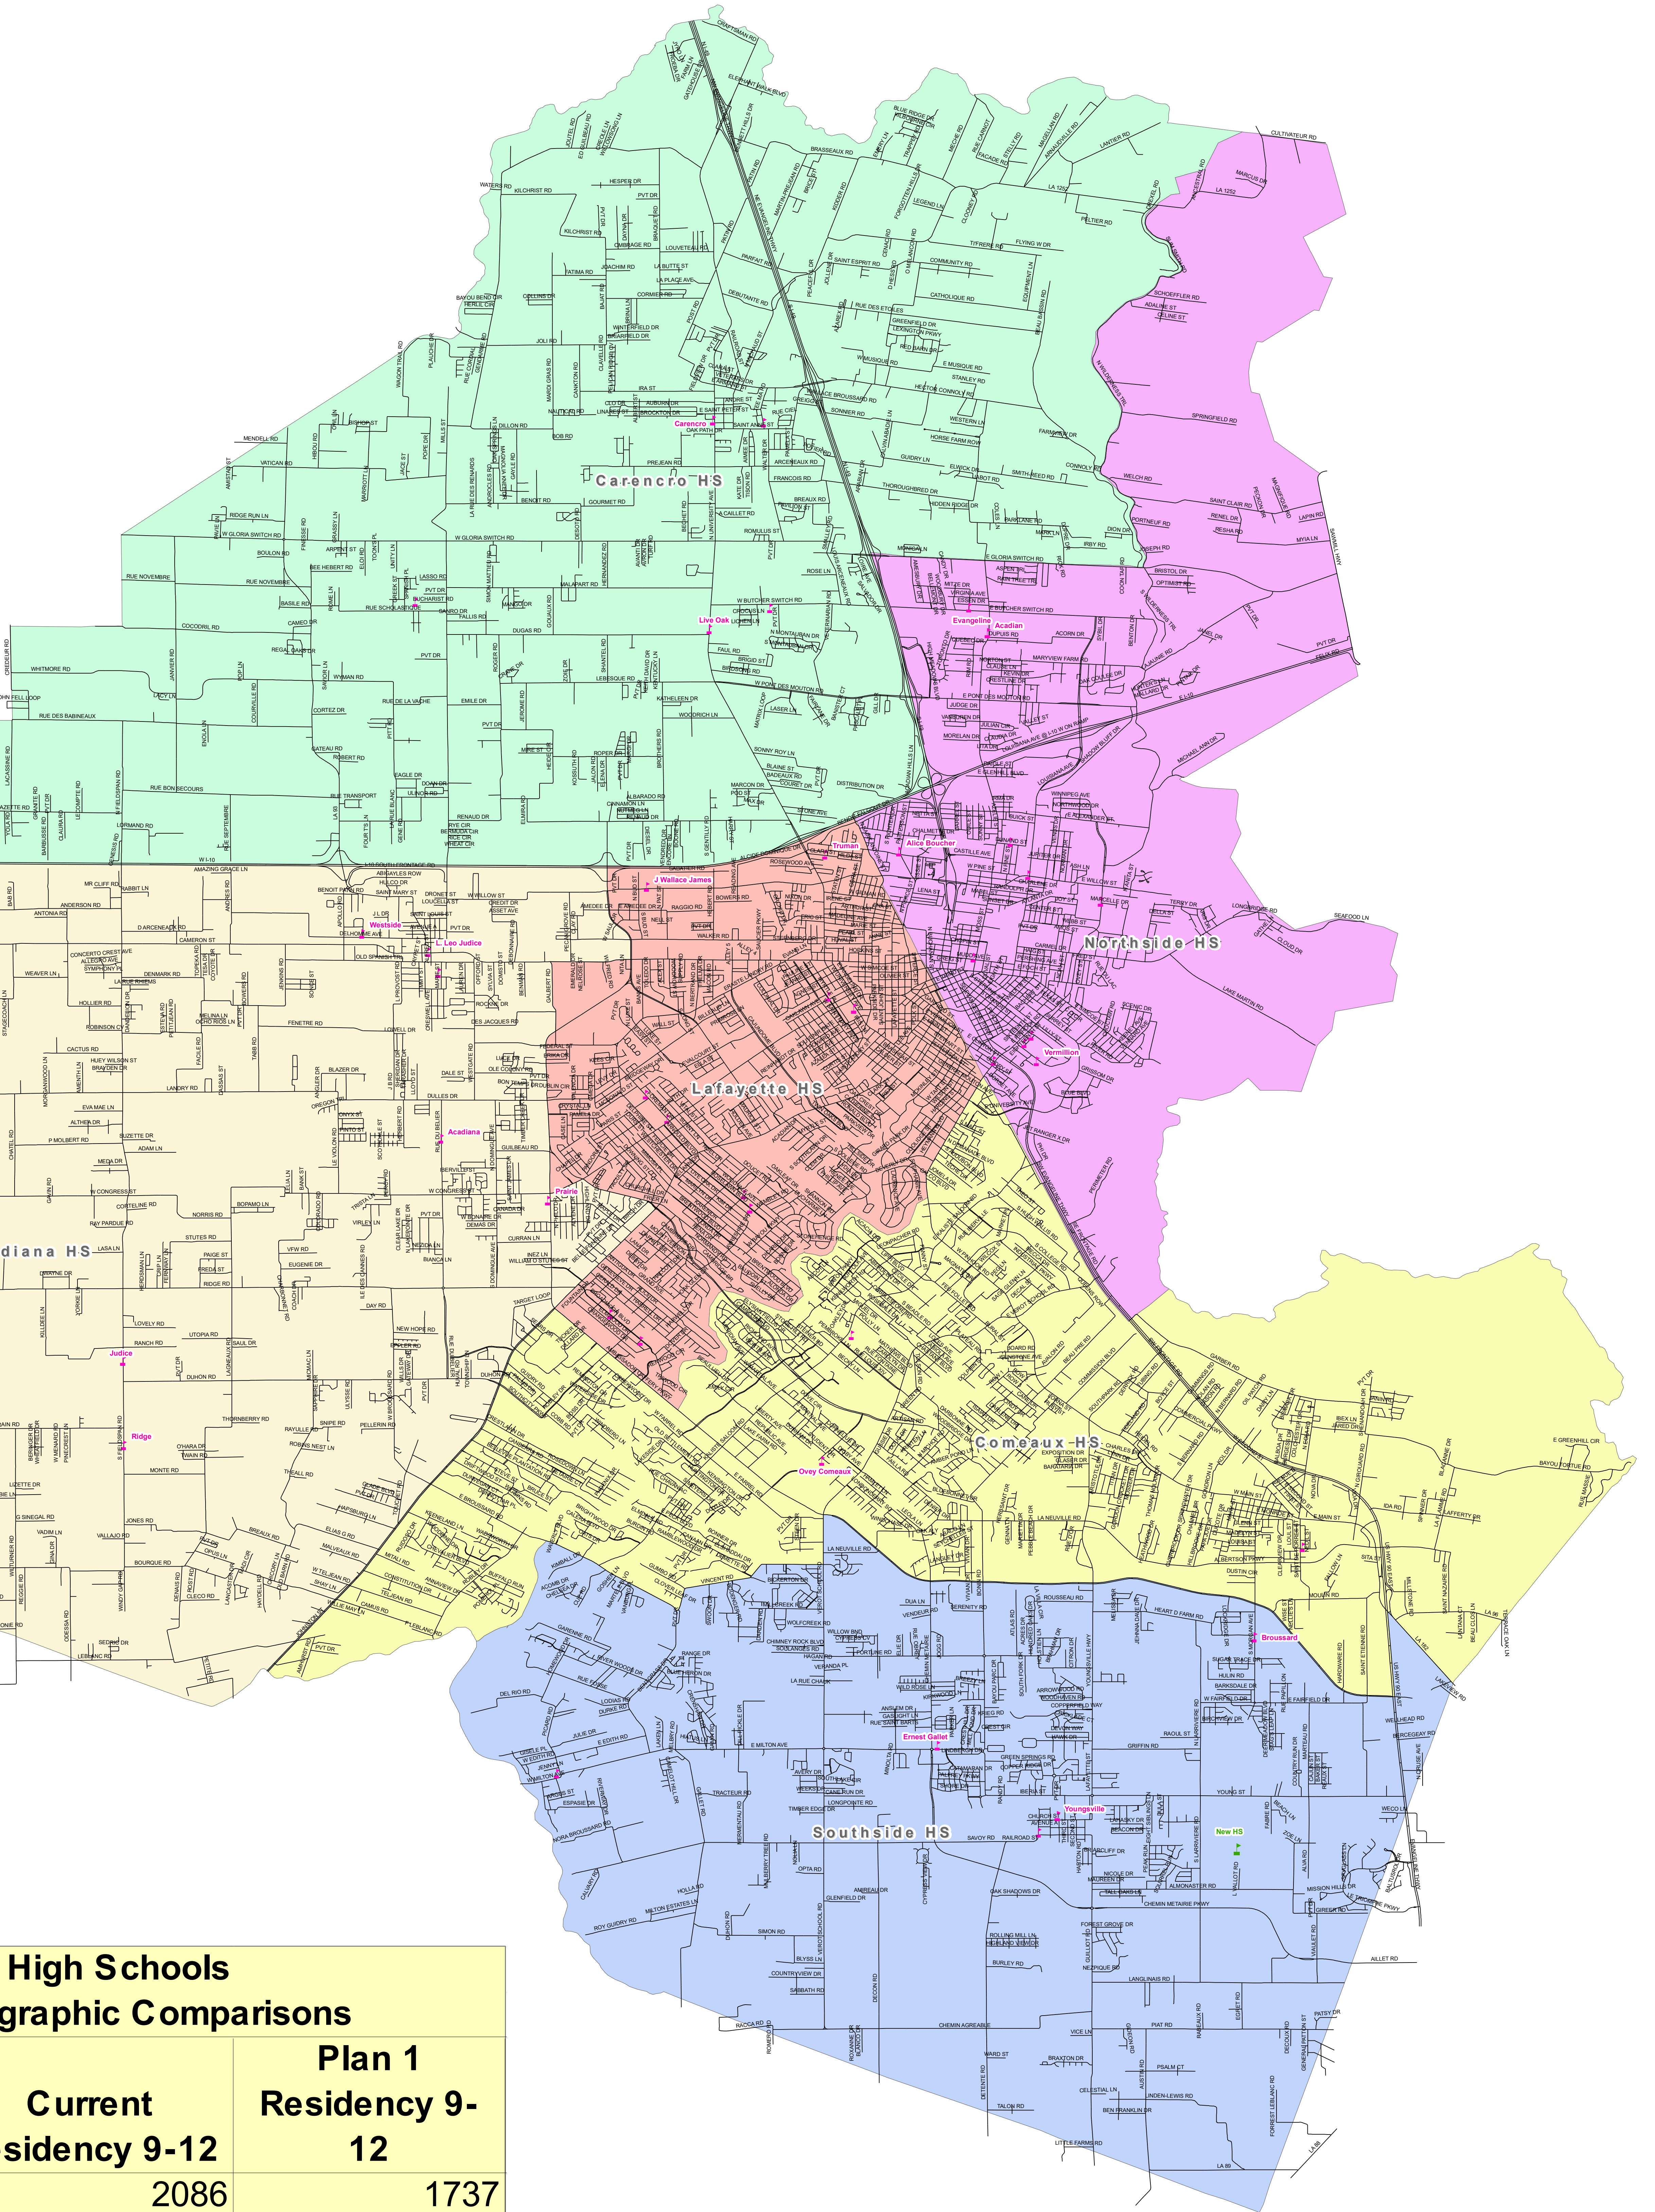

Lafayette Parish School System High Schools Plan 1

Version 1
As of July 14, 2016

Central Lafayette Area

Lafayette Parish High Schools Current to Plan 1 Demographic Comparisons				
Name/Current Grade Span	Actual 10-1- 15 Enrollment	Current Residency 9-12	Plan 1 Residency 9- 12	
Acadiana HS	1873	2086	1737	
Carencro HS	1134	1615	1459	
Comeaux HS	1936	2404	1456	
Lafayette HS	2462	1737	1681	
Northside HS	697	1079	1377	
Southside HS	0	0	1211	

Legend

- Lafayette Elementary Schools
- Lafayette High Schools
- Lafayette Middle Schools
- Streets 6-15

HS_Plan_1

NAME

- Acadiana HS
- Carencro HS
- Comeaux HS
- Lafayette HS
- Northside HS
- Southside HS