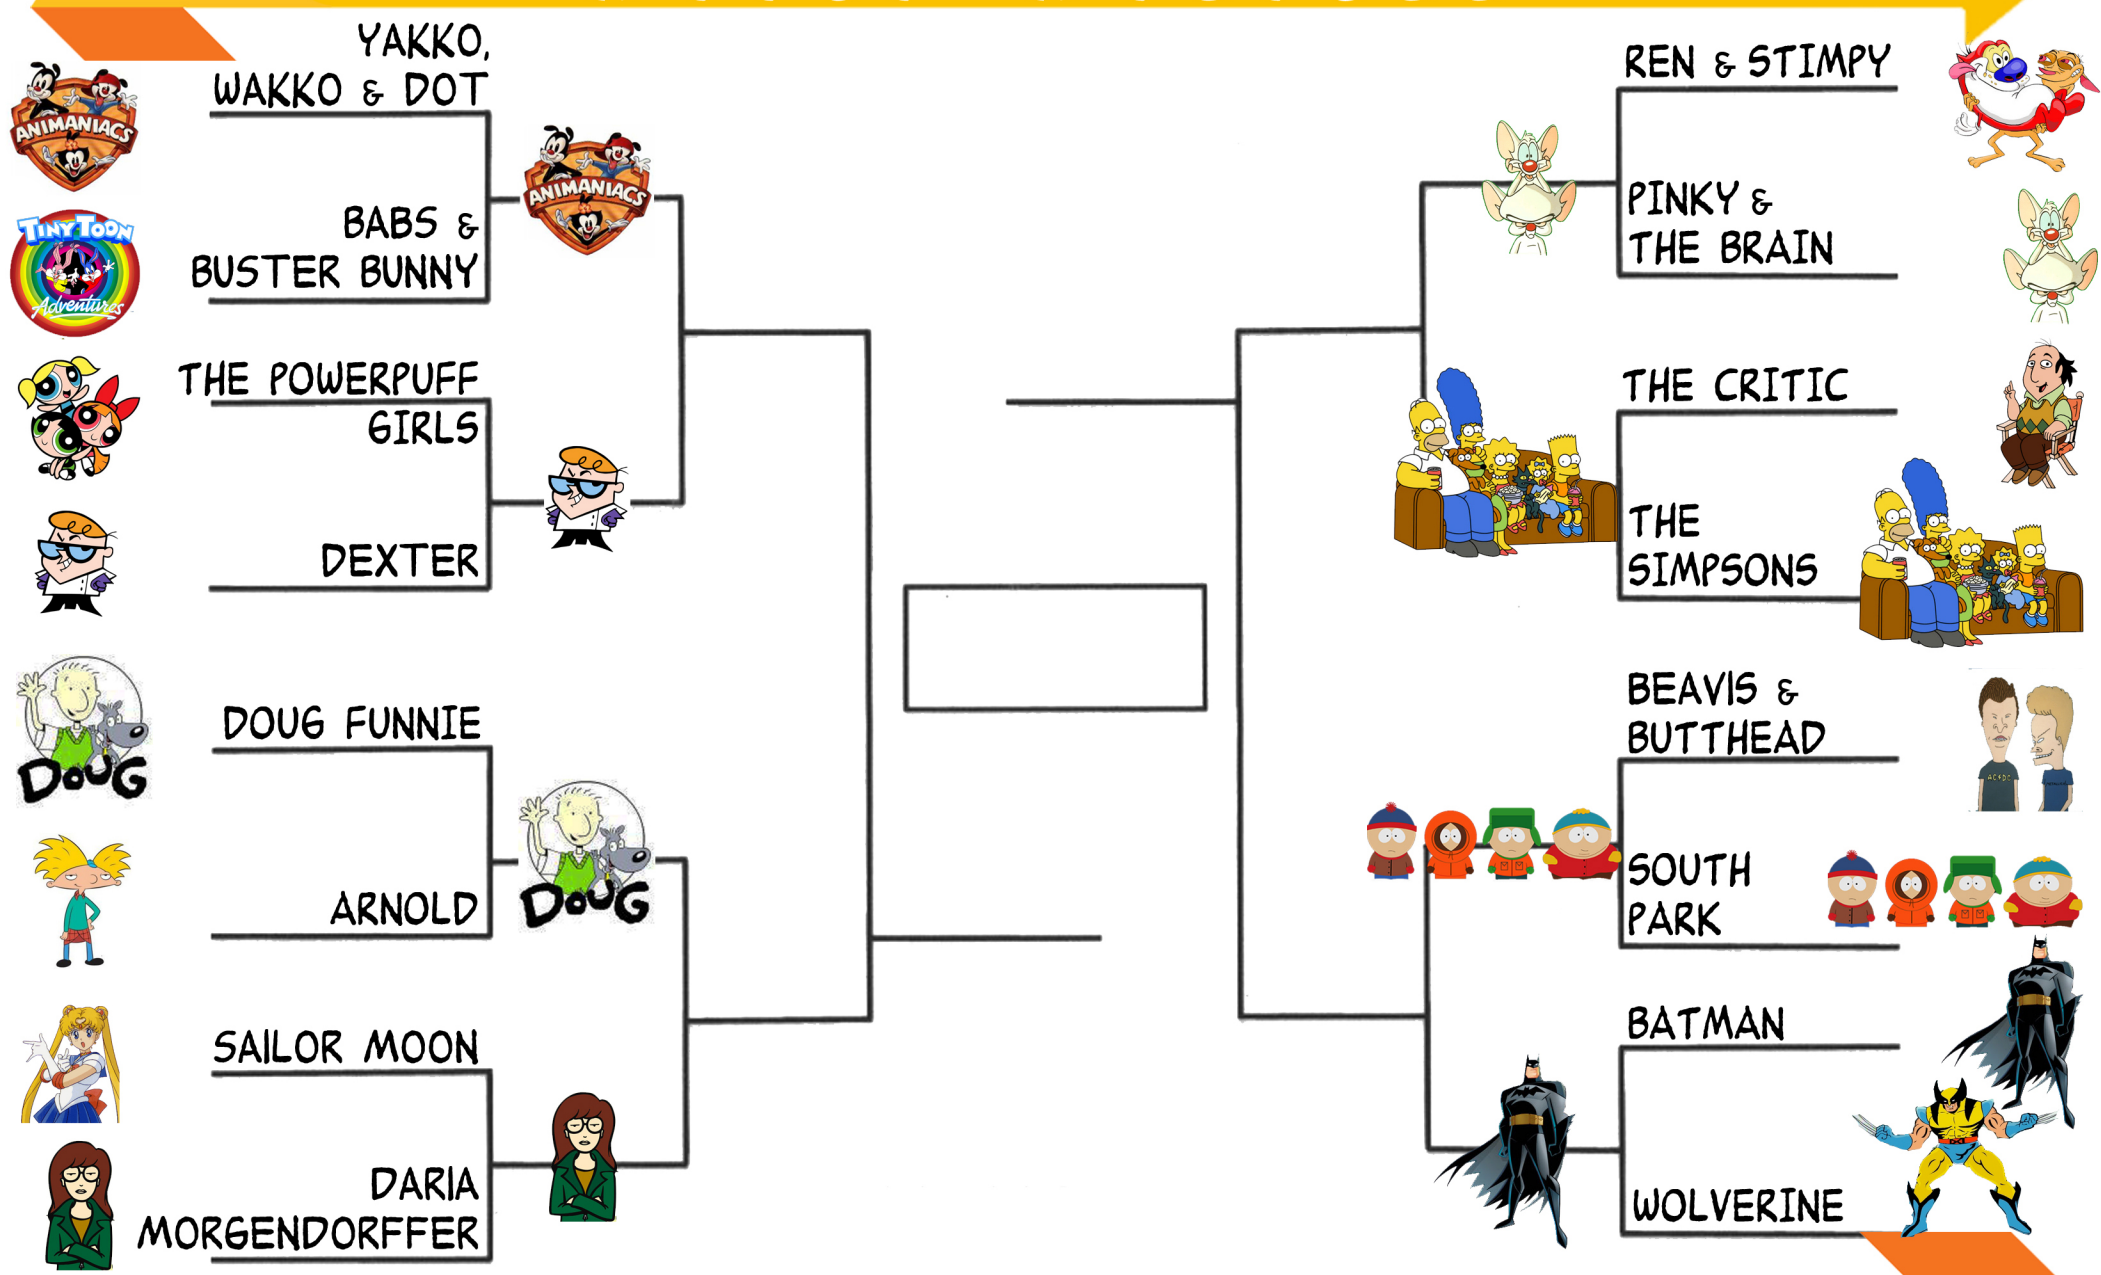

MARCH MADNESS

THEFW: 

90s CARTOON CHARACTERS