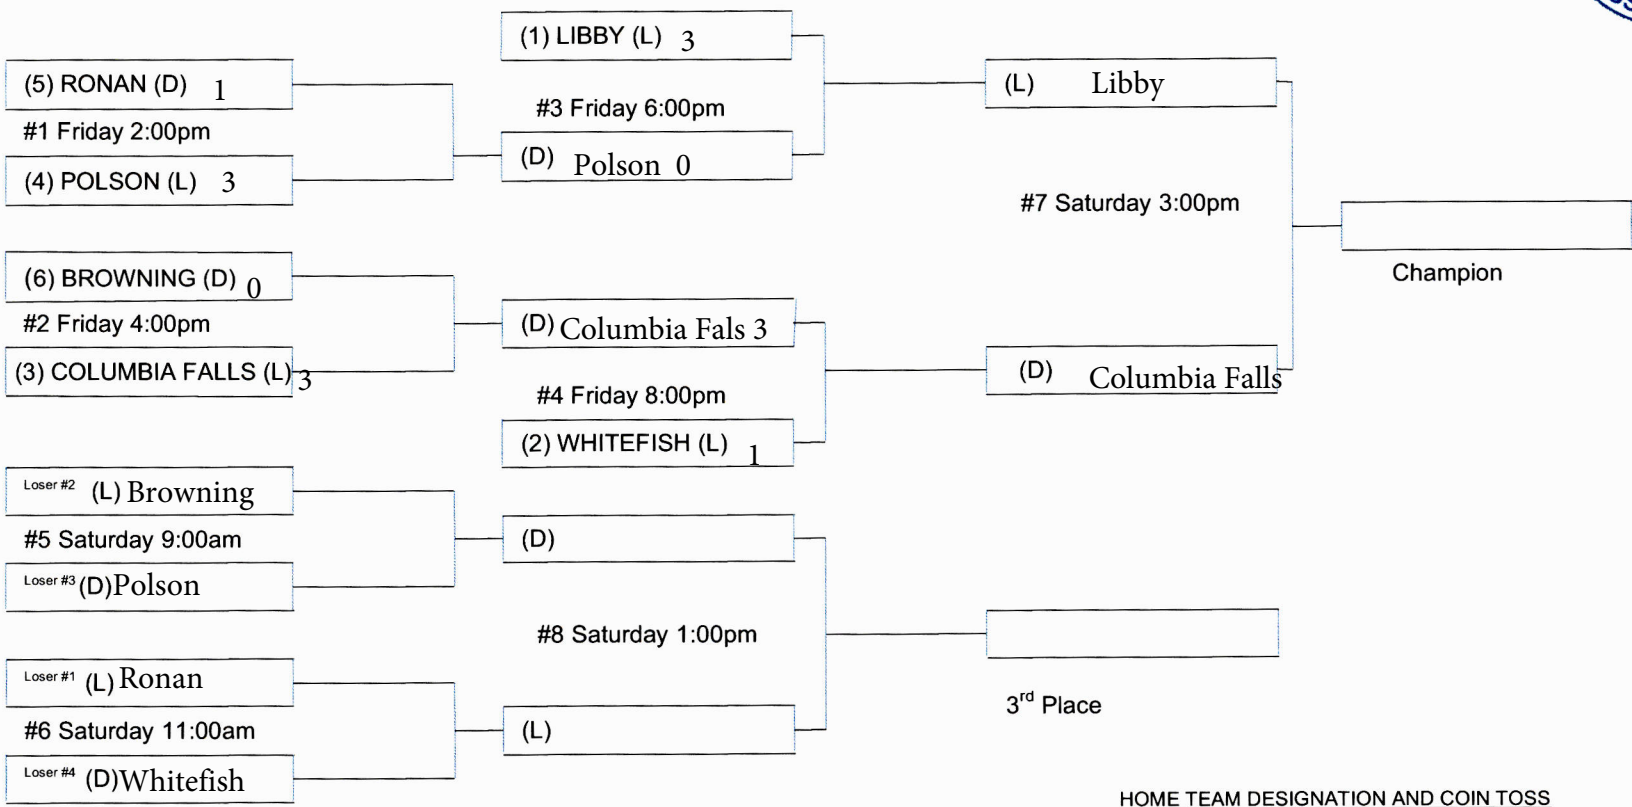

**Northwestern "A" District
Volleyball Tournament
October 27 & 28, 2017
Browning High School**

UNIFORM ROTATION
(L) – LIGHT HOME TEAM
(D) – DARK VISITING TEAM

HOME TEAM DESIGNATION AND COIN TOSS
The home team must be designated before the tournament begins. The same team shall select its team bench and side of court before the match. After the home team selects their bench and side, the coin toss will occur with the visiting team captain calling the toss.