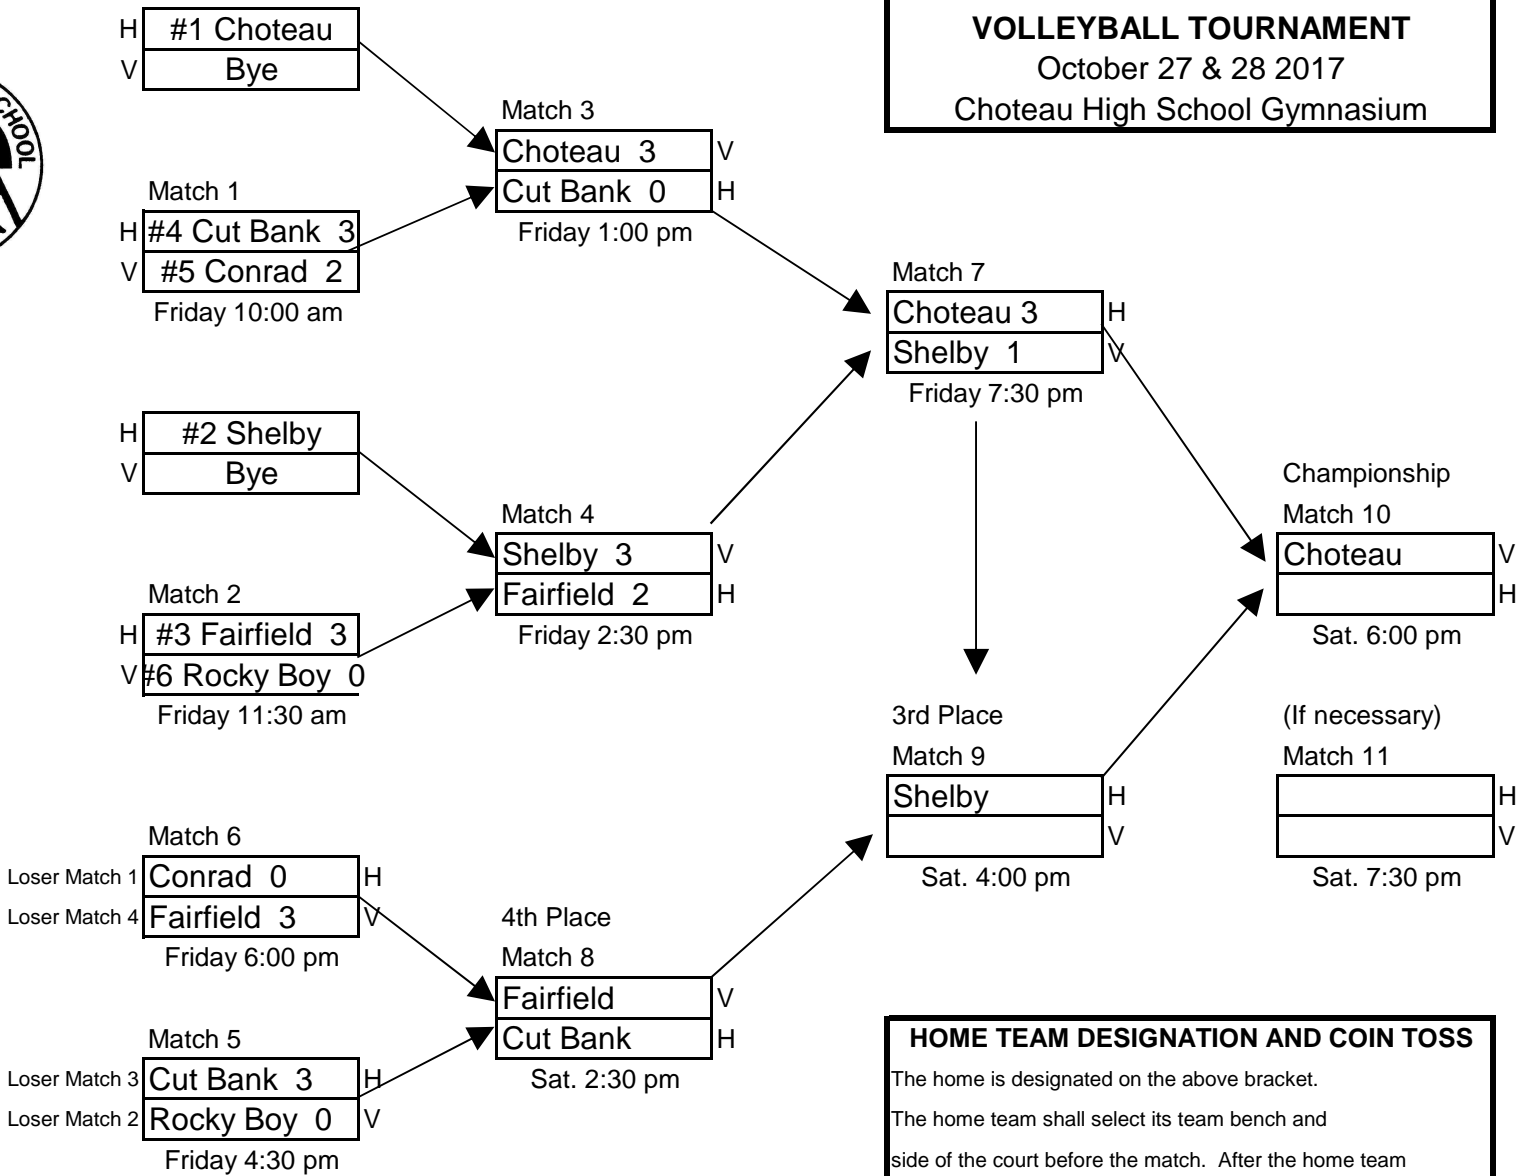

**CLASS 1B DISTRICT
VOLLEYBALL TOURNAMENT**
October 27 & 28 2017
Choteau High School Gymnasium

HOME TEAM DESIGNATION AND COIN TOSS

The home is designated on the above bracket.

The home team shall select its team bench and side of the court before the match. After the home team selects their bench and side, the coin toss will occur with the visiting team captain calling the toss. The winner of the toss will choose either to serve or to receive