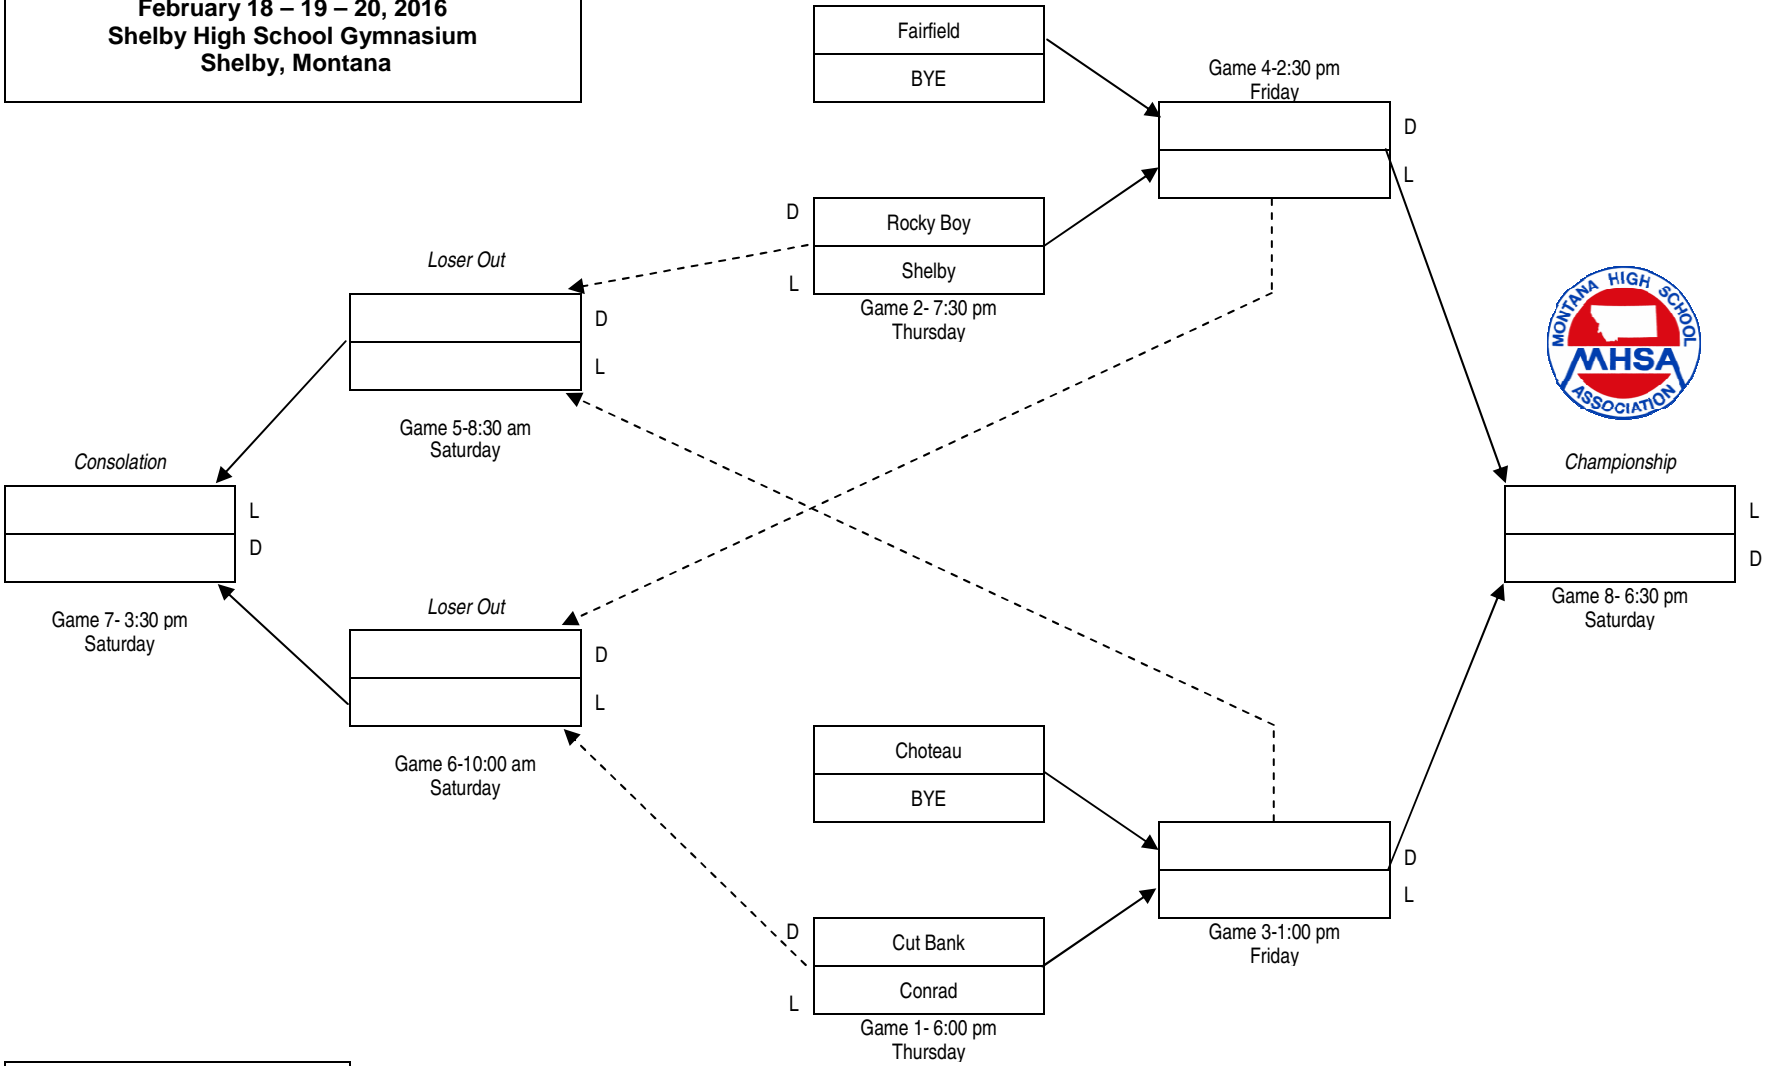

**District 1-B
Girls Basketball Tournament
February 18 – 19 – 20, 2016
Shelby High School Gymnasium
Shelby, Montana**

Winners	—————>
Losers	- - - - ->
L = Light Uniform	
D = Dark Uniform	