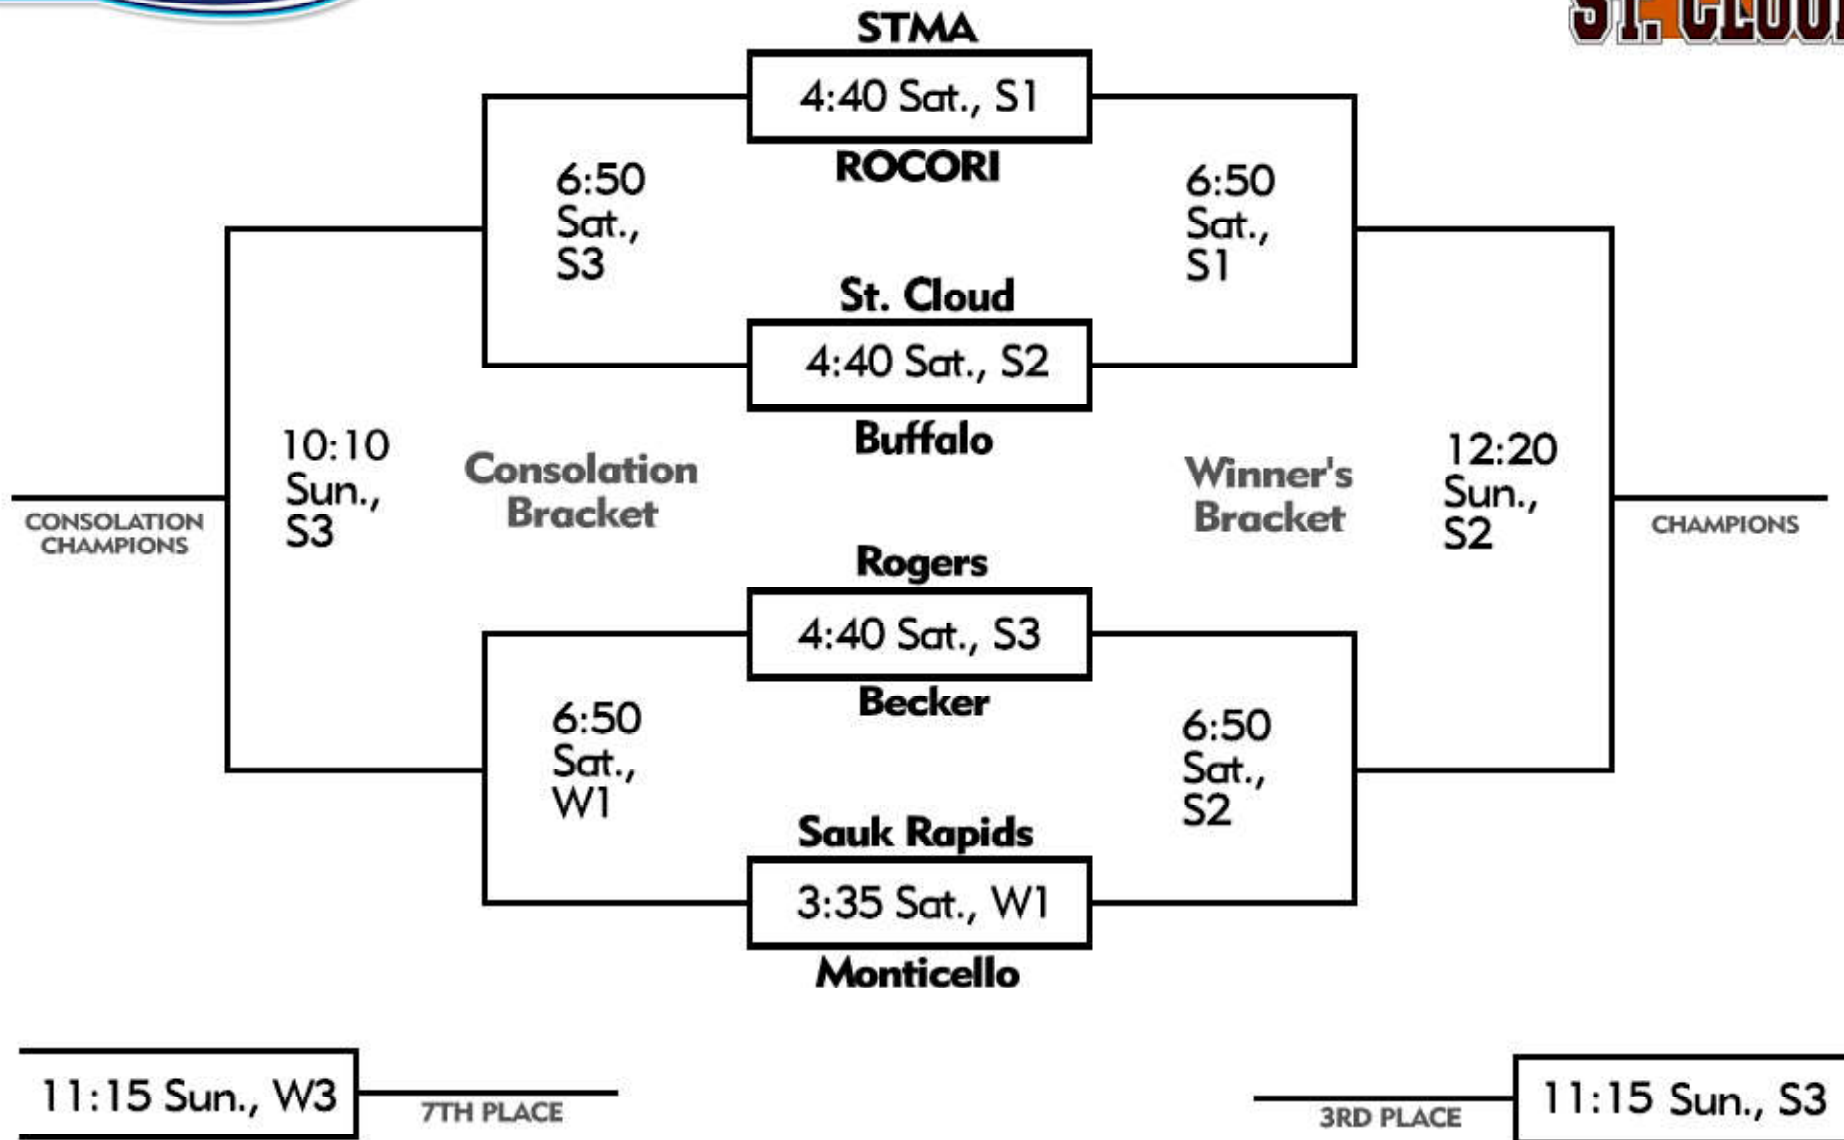

SCAYBA/GCS 7C

S1, S2, S3 -- Sartell Community Center | W1, W2, W3 -- Whitney Recreation Center