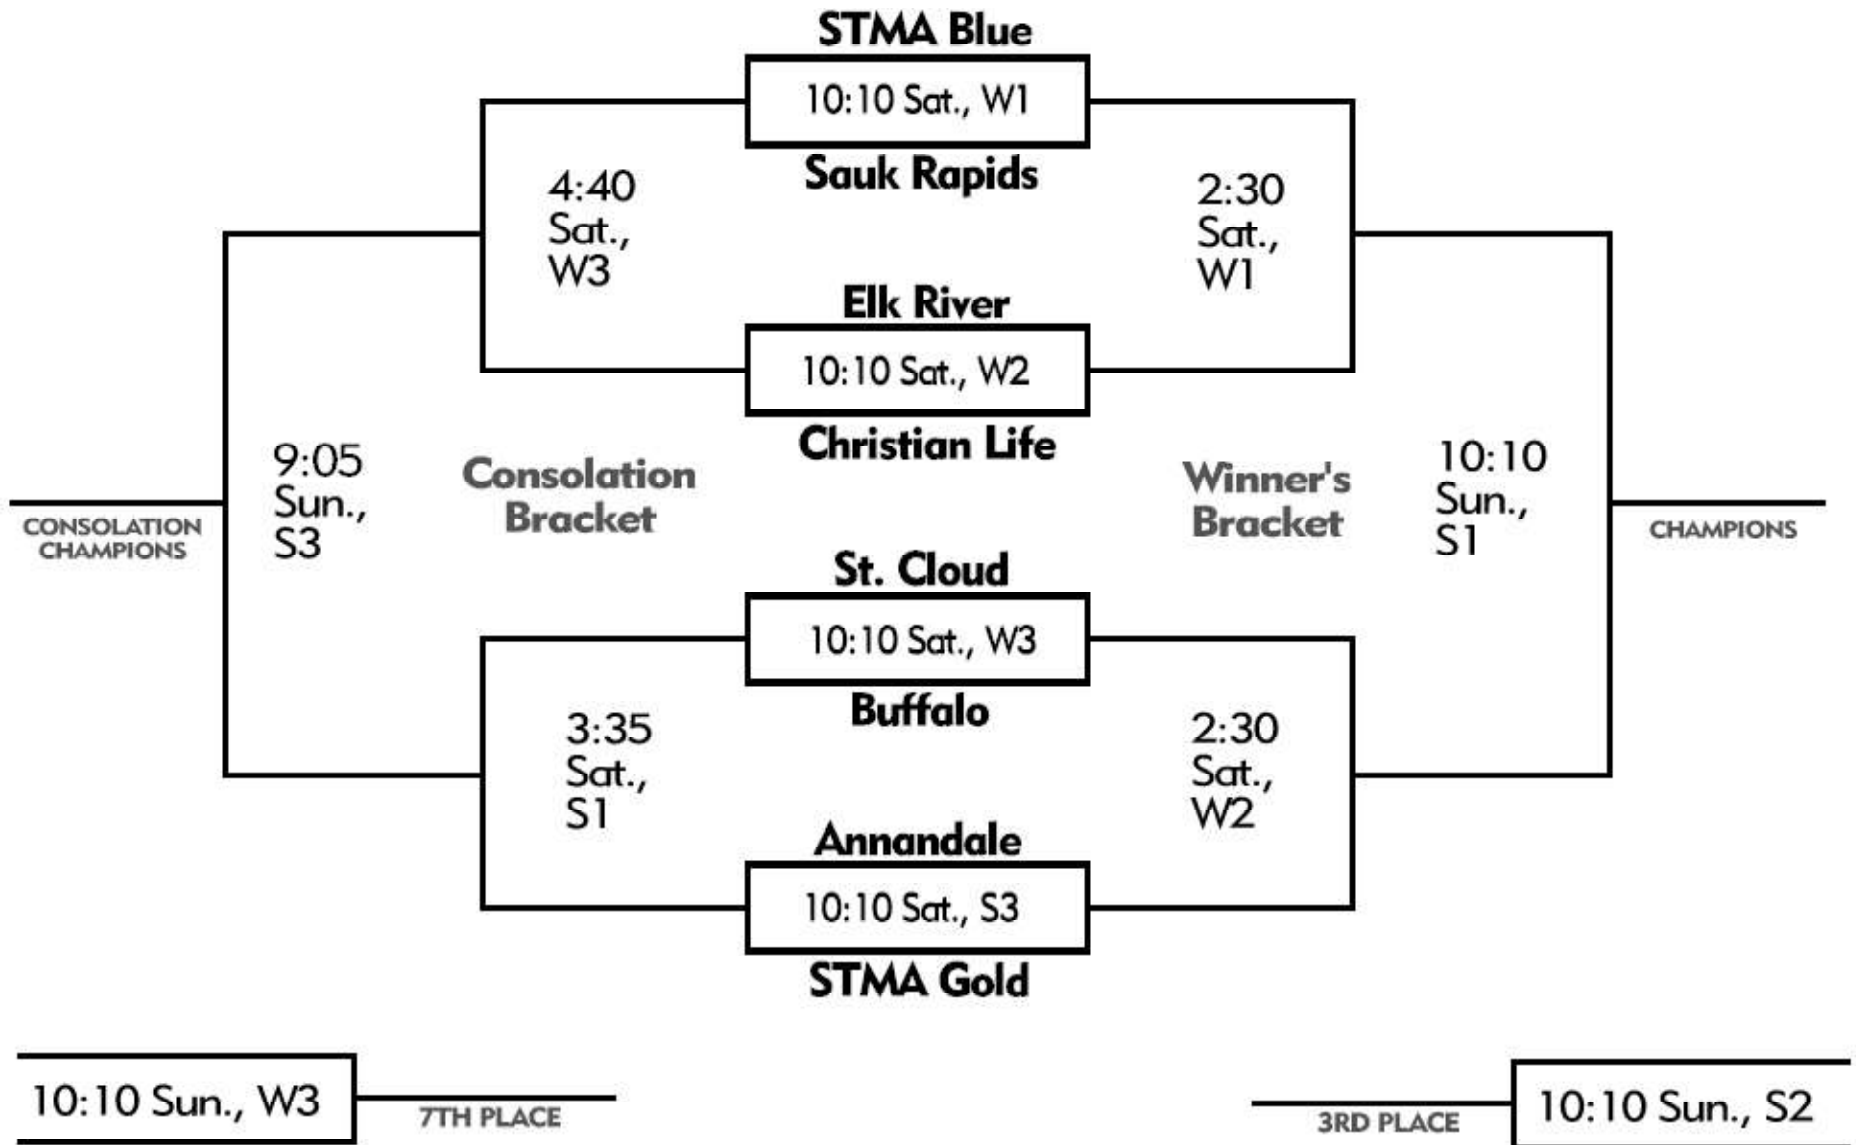

SCAYBA/GCS 6C

S1, S2, S3 -- Sartell Community Center | W1, W2, W3 -- Whitney Recreation Center