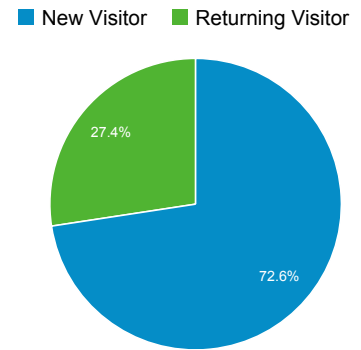

Audience Overview

May 1, 2012 - May 31, 2013

100.00% of visits

Overview

114,639 people visited this site

City	Visits	% Visits
1. Bethesda	29,890	18.95%
2. Kansas City	15,585	9.88%
3. Sedalia	13,115	8.32%
4. Warrensburg	12,064	7.65%
5. Jefferson City	3,134	1.99%
6. Maryland Heights	3,022	1.92%
7. Chicago	2,994	1.90%
8. (not set)	2,716	1.72%
9. St. Louis	2,581	1.64%
10. New York	1,890	1.20%