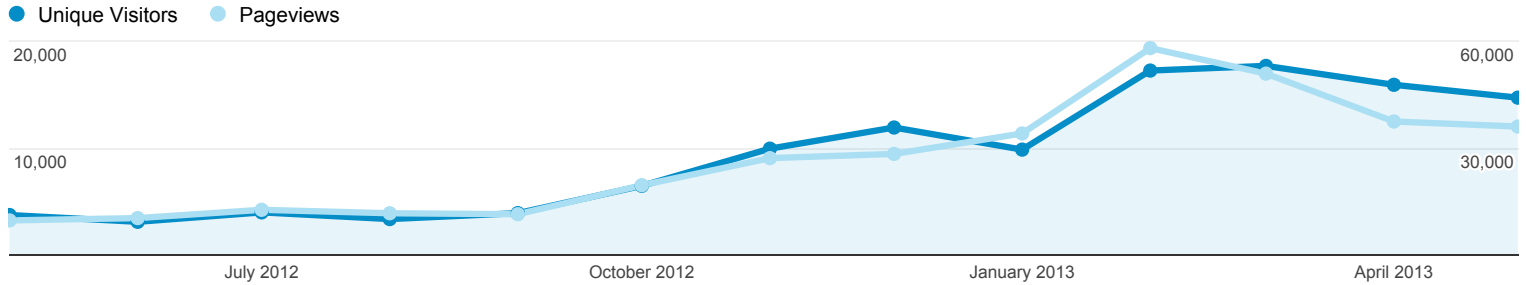

Audience Overview

May 1, 2012 - May 31, 2013

100.00% of visits

Overview

114,639 people visited this site

City	Visits	% Visits
1. Bethesda	29,890	18.95%
2. Kansas City	15,585	9.88%
3. Sedalia	13,115	8.32%
4. Warrensburg	12,064	7.65%
5. Jefferson City	3,134	1.99%
6. Maryland Heights	3,022	1.92%
7. Chicago	2,994	1.90%
8. (not set)	2,716	1.72%
9. St. Louis	2,581	1.64%
10. New York	1,890	1.20%