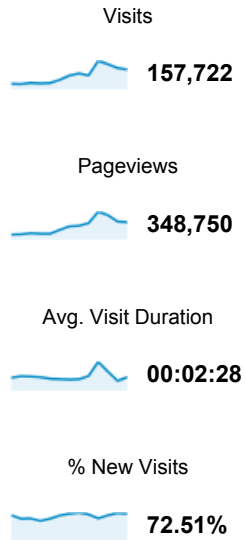

Audience Overview

May 1, 2012 - May 31, 2013

100.00% of visits

Overview

114,639 people visited this site

City	Visits	% Visits
1. Bethesda	29,890	18.95%
2. Kansas City	15,585	9.88%
3. Sedalia	13,115	8.32%
4. Warrensburg	12,064	7.65%
5. Jefferson City	3,134	1.99%
6. Maryland Heights	3,022	1.92%
7. Chicago	2,994	1.90%
8. (not set)	2,716	1.72%
9. St. Louis	2,581	1.64%
10. New York	1,890	1.20%