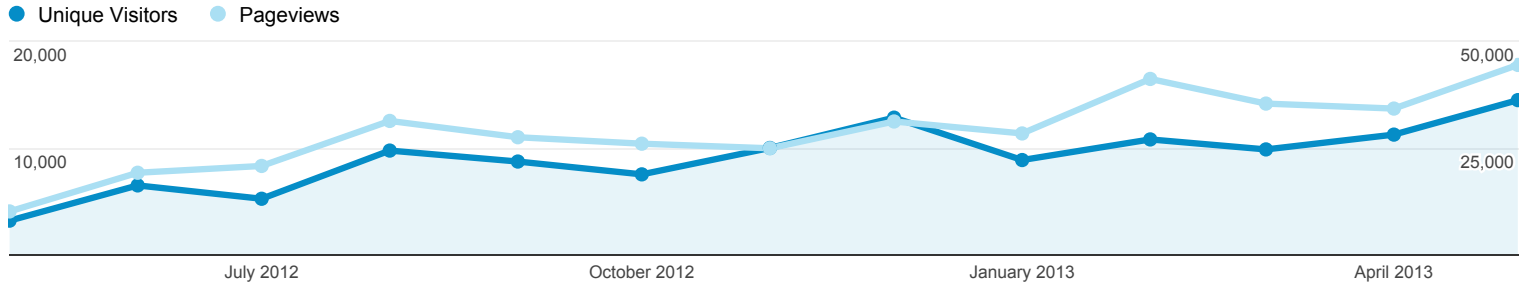

Audience Overview

May 1, 2012 - May 31, 2013

100.00% of visits

Overview

110,037 people visited this site

■ New Visitor ■ Returning Visitor

City	Visits	% Visits
1. Bethesda	25,846	14.95%
2. Sedalia	20,821	12.04%
3. Kansas City	20,642	11.94%
4. Warrensburg	19,678	11.38%
5. Chicago	4,058	2.35%
6. St. Louis	4,030	2.33%
7. Maryland Heights	3,888	2.25%
8. (not set)	3,306	1.91%
9. Jefferson City	2,815	1.63%
10. Minneapolis	2,433	1.41%