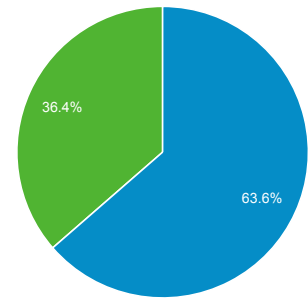

Audience Overview

May 1, 2012 - May 31, 2013

100.00% of visits

Overview

110,037 people visited this site

■ New Visitor ■ Returning Visitor

City	Visits	% Visits
1. Bethesda	25,846	14.95%
2. Sedalia	20,821	12.04%
3. Kansas City	20,642	11.94%
4. Warrensburg	19,678	11.38%
5. Chicago	4,058	2.35%
6. St. Louis	4,030	2.33%
7. Maryland Heights	3,888	2.25%
8. (not set)	3,306	1.91%
9. Jefferson City	2,815	1.63%
10. Minneapolis	2,433	1.41%