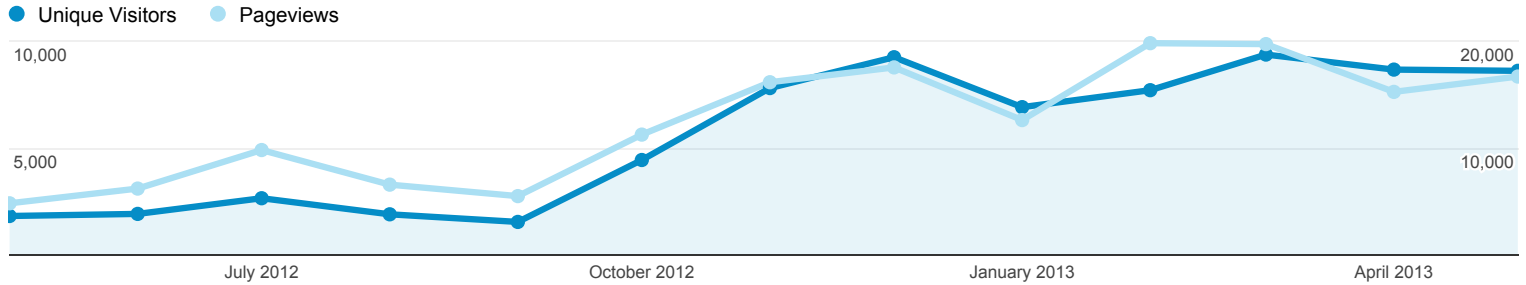

# Audience Overview

May 1, 2012 - May 31, 2013

% of visits: 100.00%

Overview

## 69,642 people visited this site

City	Visits	% Visits
1. Bethesda	28,027	31.36%
2. Kansas City	14,797	16.56%
3. Sedalia	6,800	7.61%
4. Warrensburg	5,919	6.62%
5. Maryland Heights	2,970	3.32%
6. (not set)	1,742	1.95%
7. St. Louis	1,381	1.55%
8. St. Ann	1,105	1.24%
9. Chicago	1,064	1.19%
10. New York	957	1.07%