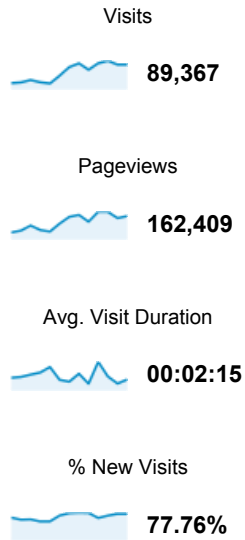

# Audience Overview

May 1, 2012 - May 31, 2013

% of visits: 100.00%

Overview

## 69,642 people visited this site

City	Visits	% Visits
1. Bethesda	28,027	31.36%
2. Kansas City	14,797	16.56%
3. Sedalia	6,800	7.61%
4. Warrensburg	5,919	6.62%
5. Maryland Heights	2,970	3.32%
6. (not set)	1,742	1.95%
7. St. Louis	1,381	1.55%
8. St. Ann	1,105	1.24%
9. Chicago	1,064	1.19%
10. New York	957	1.07%