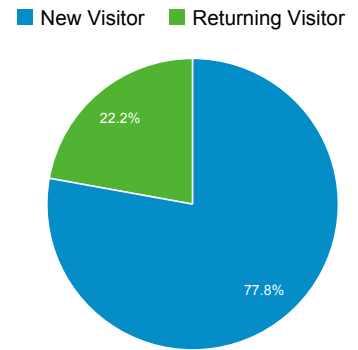

# Audience Overview

May 1, 2012 - May 31, 2013

% of visits: 100.00%

Overview

## 69,642 people visited this site

City	Visits	% Visits
1. Bethesda	28,027	31.36%
2. Kansas City	14,797	16.56%
3. Sedalia	6,800	7.61%
4. Warrensburg	5,919	6.62%
5. Maryland Heights	2,970	3.32%
6. (not set)	1,742	1.95%
7. St. Louis	1,381	1.55%
8. St. Ann	1,105	1.24%
9. Chicago	1,064	1.19%
10. New York	957	1.07%