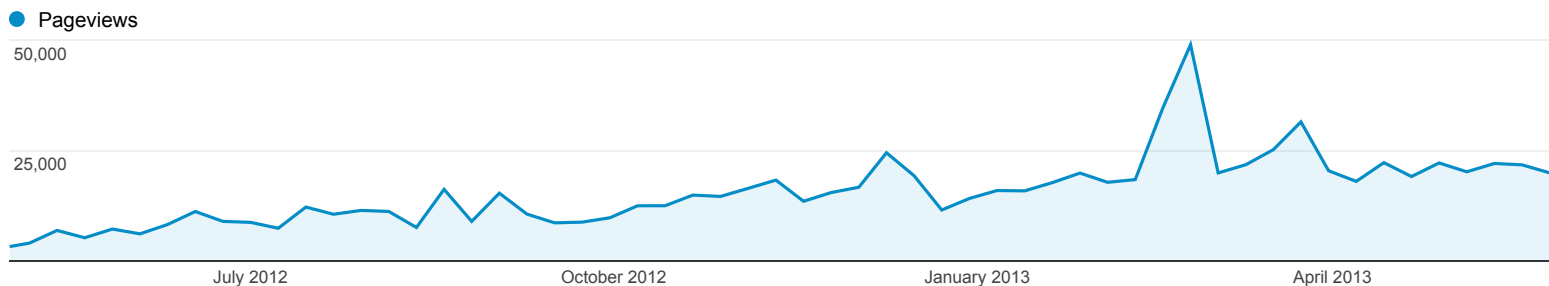

May 1, 2012 - May 31, 2013

Pages

Pages are grouped by Page

100% of pageviews: 100.00%

Explorer

Site Usage

Page Title	Pageviews	Unique Pageviews	Avg. Time on Page	Entrances	Bounce Rate	% Exit	Page Value
	885,589 % of Total: 100.00% (885,589)	707,818 % of Total: 100.00% (707,818)	00:02:35 Site Avg: 00:02:35 (0.00%)	419,826 % of Total: 100.00% (419,826)	69.44% Site Avg: 69.44% (0.00%)	47.41% Site Avg: 47.41% (0.00%)	\$0.00 % of Total: 0.00% (\$0.00)
1. AM 1050 KSIS - News and Sports - Sedalia News	102,012	73,465	00:02:21	67,444	41.37%	37.04%	\$0.00
2. 105.7 KIX FM - Better Country - Sedalia Music	79,874	62,485	00:01:46	57,003	59.80%	52.04%	\$0.00
3. 92.3 Bob FM - We Play Anything - Sedalia Music	49,535	40,958	00:01:55	36,720	65.76%	56.61%	\$0.00
4. 105.7 Kix FM - Better Country - Sedalia Music	28,163	21,492	00:01:32	18,348	47.17%	40.11%	\$0.00
5. Crime Report - KSIS Radio 1050 AM, News-Sports-Weather	17,303	10,531	00:02:21	1,624	45.14%	17.66%	\$0.00
6. Country Club Better Country KIX 105.7	15,624	7,875	00:00:41	1,082	49.35%	8.19%	\$0.00
7. Sedalia School and Business Closings - Better Country KIX 105.7	15,007	11,362	00:16:06	4,282	78.44%	65.31%	\$0.00
8. Better Country KIX 105.7 - Listen Live	12,506	9,757	00:03:47	2,751	75.03%	59.99%	\$0.00
9. Sedalia School and Business Closings - KSIS Radio 1050 AM, News-Sports-Weather	9,479	6,987	00:14:45	2,340	75.13%	60.11%	\$0.00
10. Sedalia News - KSIS Radio 1050 AM, News-Sports-Weather	9,447	6,696	00:01:24	1,758	34.53%	25.46%	\$0.00
11. KSIS Radio 1050 AM, News-Sports-Weather - Listen Live	7,625	5,849	00:09:48	1,503	76.58%	59.44%	\$0.00
12. Major Crash at Missouri State Fair Races Injures Spectators	6,620	5,888	00:04:42	5,378	87.93%	83.14%	\$0.00
13. We Play Anything, 92.3 Bob FM - Listen Live	6,392	5,044	00:04:23	1,871	71.35%	59.82%	\$0.00
14. Sedalia School and Business Closings	5,848	4,228	00:17:36	1,414	75.88%	61.37%	\$0.00
15. Codes – Listen & Win - Better Country KIX 105.7	5,737	3,038	00:00:27	836	28.47%	6.89%	\$0.00
16. BOB Squad We Play Anything, 92.3 Bob FM	5,335	3,103	00:01:45	1,012	52.27%	15.30%	\$0.00
17. Better Country KIX 105.7	5,163	4,158	00:01:21	1,367	88.81%	38.49%	\$0.00
18. KSIS Radio 1050 AM, News-Sports-Weather	5,096	4,108	00:01:13	1,429	87.47%	40.21%	\$0.00
19. 8:20 a.m. Word of the Day	4,347	3,259	00:00:49	148	60.14%	14.70%	\$0.00
20. 5:00 p.m. Word of the Day	4,100	3,700	00:00:40	65	50.24%	0.00%	\$0.00