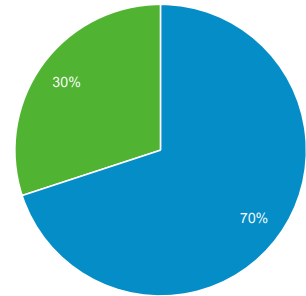

May 1, 2012 - May 31, 2013

Audience Overview

% of visits: 100.00%

Overview

294,061 people visited this site

New Visitor Returning Visitor

City	Visits	% Visits
1. Bethesda	83,751	19.95%
2. Kansas City	51,011	12.15%
3. Sedalia	40,716	9.70%
4. Warrensburg	37,650	8.97%
5. Maryland Heights	9,884	2.35%
6. Chicago	8,083	1.93%
7. St. Louis	7,964	1.90%
8. (not set)	7,827	1.86%
9. Jefferson City	6,723	1.60%
10. New York	4,992	1.19%