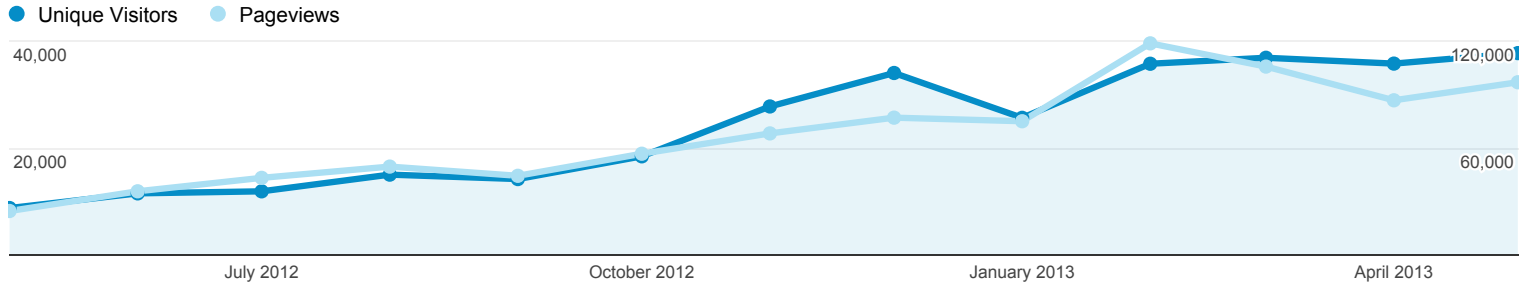

May 1, 2012 - May 31, 2013

Audience Overview

% of visits: 100.00%

Overview

294,061 people visited this site

New Visitor Returning Visitor

City	Visits	% Visits
1. Bethesda	83,751	19.95%
2. Kansas City	51,011	12.15%
3. Sedalia	40,716	9.70%
4. Warrensburg	37,650	8.97%
5. Maryland Heights	9,884	2.35%
6. Chicago	8,083	1.93%
7. St. Louis	7,964	1.90%
8. (not set)	7,827	1.86%
9. Jefferson City	6,723	1.60%
10. New York	4,992	1.19%