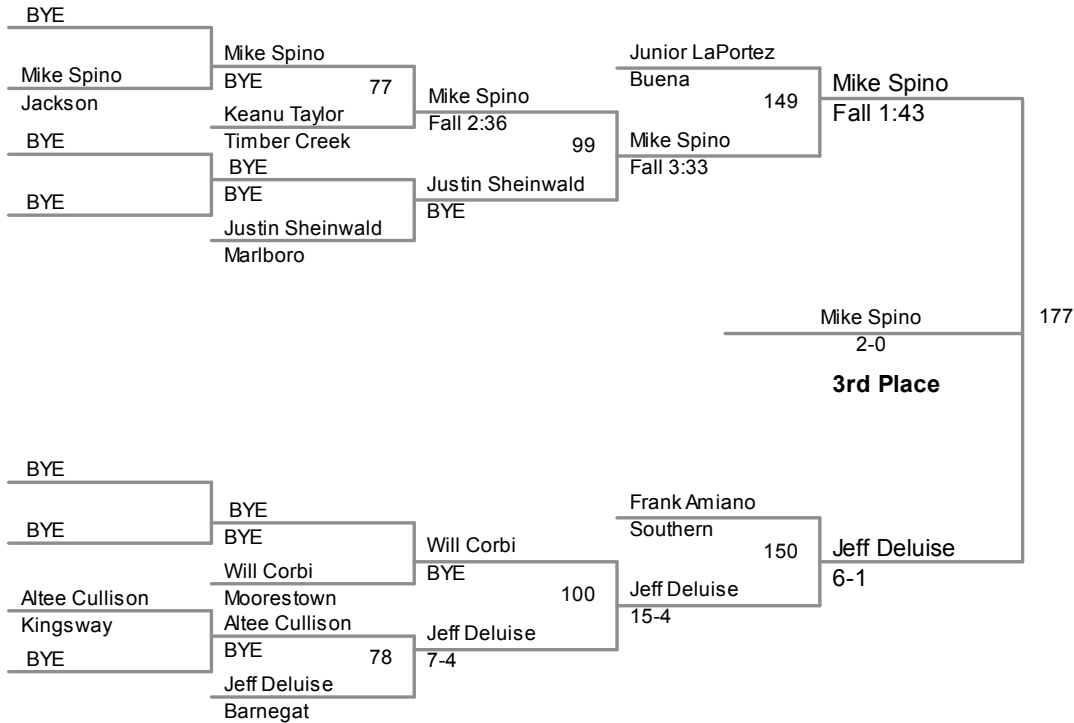

**Robin Leff Classic**  
**Robin Leff Clas Divisic**

**106 Lbs**

**Robin Leff Classic  
Robin Leff Clas Divisic**

**113 Lbs**

Robin Leff Classic  
Robin Leff Clas Divis

**120 Lbs**

**Robin Leff Classic**  
**Robin Leff Clas Divisic**

**132 Lbs**

**Robin Leff Classic  
Robin Leff Clas Divisic**

**138 Lbs**

Michael Hafer BYE	Wilson	Michael Hafer BYE	42	Michael Hafer 16-6		
Blane Shade Pat Mooney	Timber Creek Southern	Pat Mooney 5-3	10		116	Michael Hafer 11-4
Hunter Reese Kevin Hughes	Jackson Moorestown	Hunter Reese Fall 1:48	11			
Joshua Nagel Chaz Bramble	Kingsway Buena	Chaz Bramble 11-0	12	Chaz Bramble 6-4		
Matt Wilhelm Jared Mancio	Southern Barnegat	Matt Wilhelm 15-0	13			
Colin Evans Joe Inglis	Wilson Moorestown	Joe Inglis 3-2	14	Matt Wilhelm Fall 1:08		
Tyler Solomon Mike DeFaria	Kingsway Marlboro	Mike DeFaria Fall 1:09	15		117	Matt Wilhelm 3-1
BYE Lorenzo Ruggiero		Lorenzo Ruggiero BYE	45	Lorenzo Ruggiero Def		
				188		Michael Hafer 2-0
						<b>Champion</b>

BYE						
Blane Shade Kevin Hughes	Timber Creek Moorestown	Blane Shade Mike DeFaria Marlboro	86	Blane Shade Def	118	Chaz Bramble Buena 159
Joshua Nagel	Kingsway	Joshua Nagel Fall 1:44 Joe Inglis Moorestown	87	Joe Inglis Fall 4:47		Blane Shade 17-8
						Lorenzo Ruggiero 5-4
						<b>3rd Place</b>
Jared Mancio Colin Evans	Barnegat Wilson	Colin Evans Fall 5:42 Hunter Reese Jackson	88	Hunter Reese 10-0	119	Lorenzo Ruggiero Timber Creek 160
Tyler Solomon BYE	Kingsway	Tyler Solomon BYE Pat Mooney Southern	89	Pat Mooney Fall 1:06		Pat Mooney 3-2
						Lorenzo Ruggiero 6-2
						187