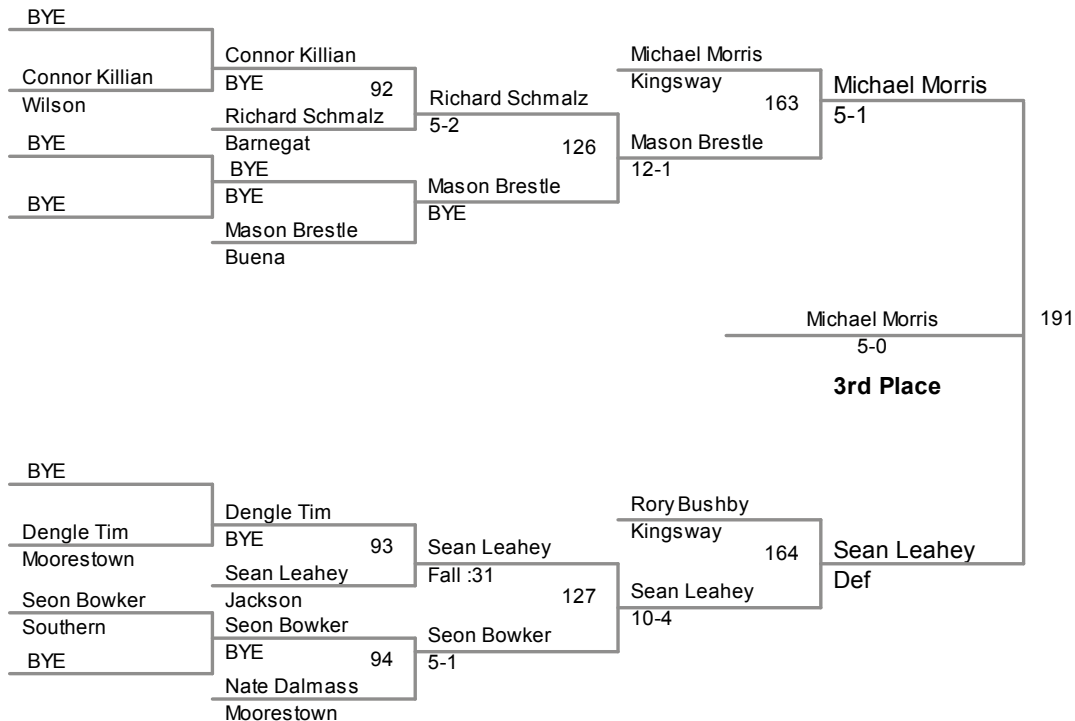

**Robin Leff Classic
Robin Leff Clas Divisic**

152 Lbs