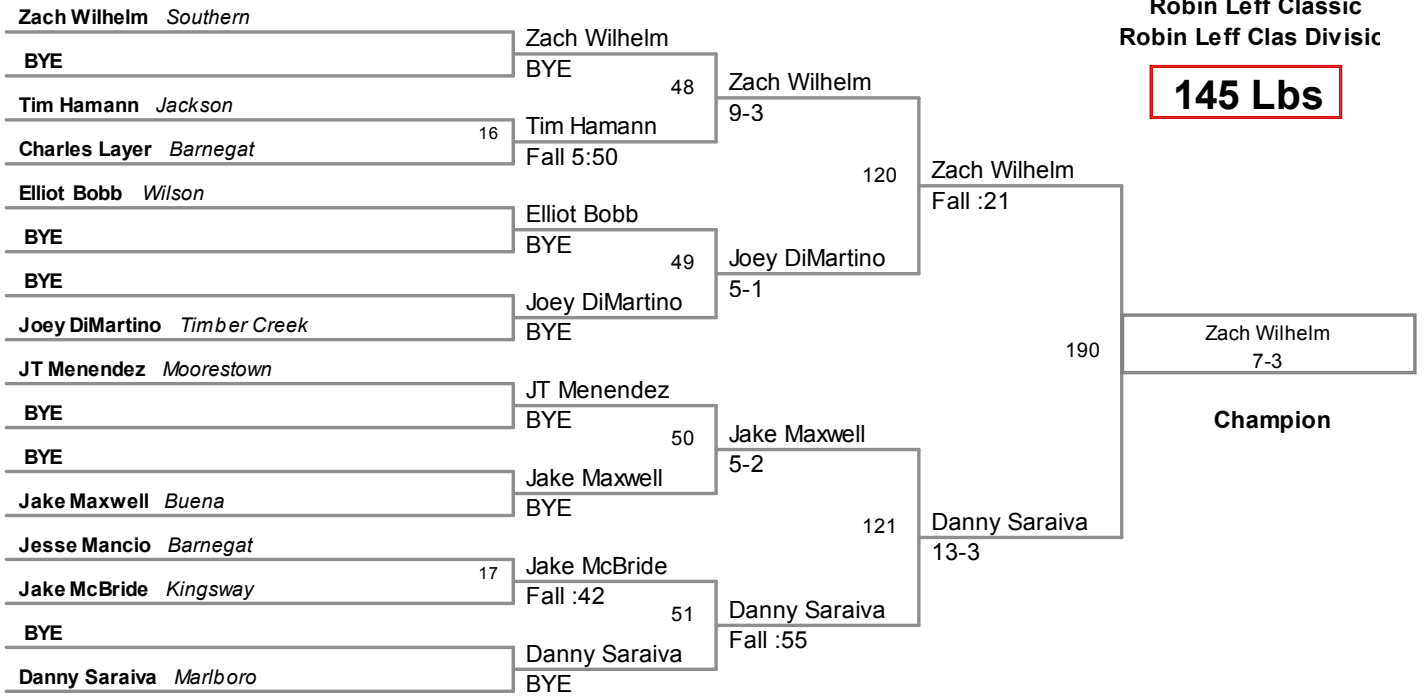

**Robin Leff Classic
Robin Leff Clas Divisic**

145 Lbs