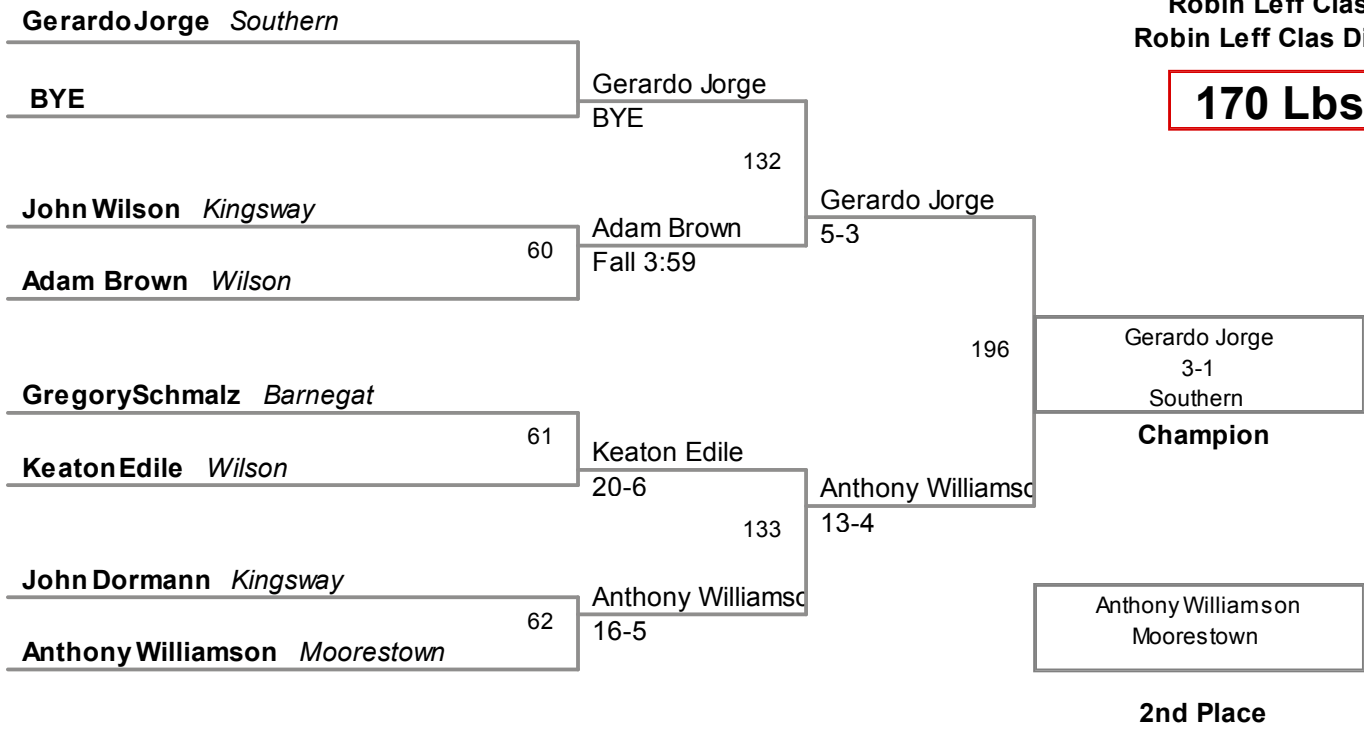

**Robin Leff Classic
Robin Leff Clas Divis**

170 Lbs