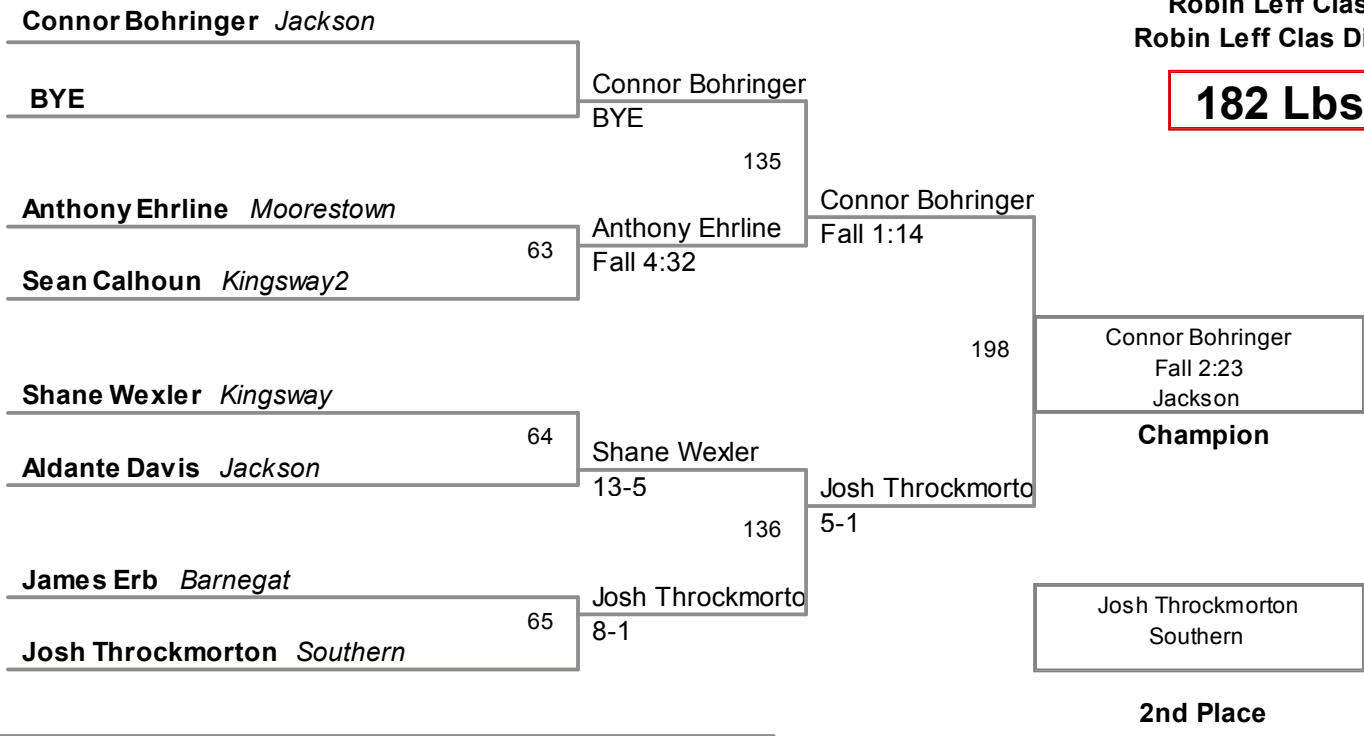

**Robin Leff Classic
Robin Leff Clas Divis**

182 Lbs