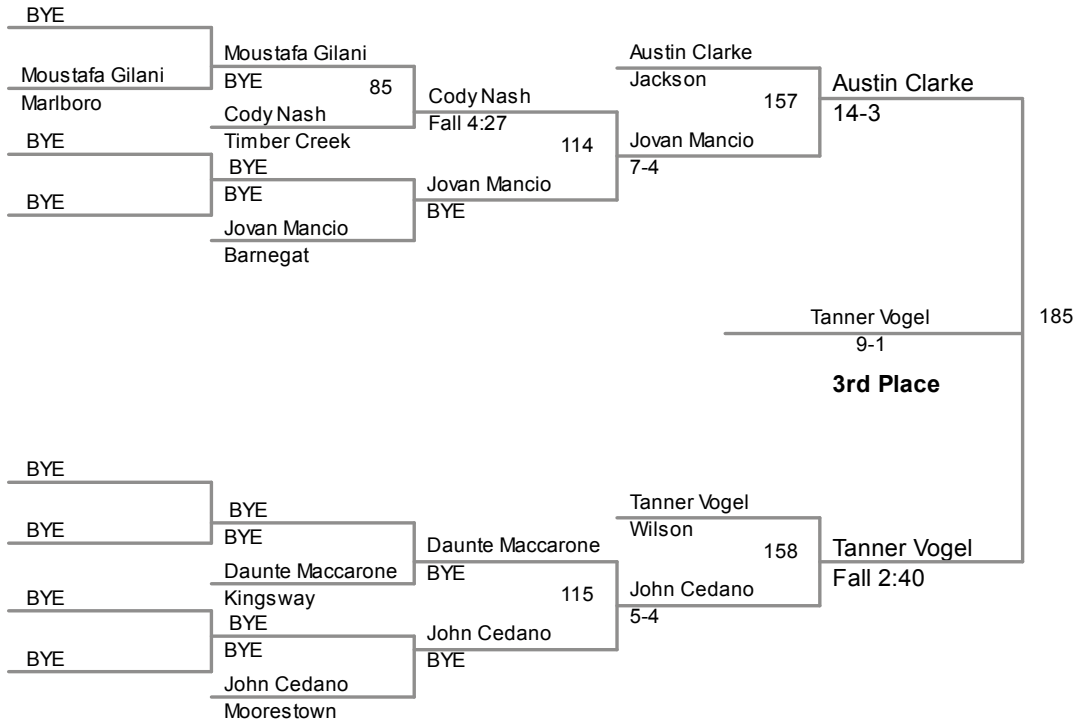

**Robin Leff Classic**  
**Robin Leff Clas Divisic**

**106 Lbs**

**Robin Leff Classic  
Robin Leff Clas Divisic**

**113 Lbs**

Robin Leff Classic  
Robin Leff Clas Divis

**120 Lbs**

**Robin Leff Classic**  
**Robin Leff Clas Divisic**

**132 Lbs**

**Robin Leff Classic  
Robin Leff Clas Divisic**

**138 Lbs**

Michael Hafer BYE	Wilson	Michael Hafer BYE	42	Michael Hafer 16-6		
Blane Shade Pat Mooney	Timber Creek Southern	Pat Mooney 5-3	10		116	Michael Hafer 11-4
Hunter Reese Kevin Hughes	Jackson Moorestown	Hunter Reese Fall 1:48	11			
Joshua Nagel Chaz Bramble	Kingsway Buena	Chaz Bramble 11-0	12	Chaz Bramble 6-4		
Matt Wilhelm Jared Mancio	Southern Barnegat	Matt Wilhelm 15-0	13			
Colin Evans Joe Inglis	Wilson Moorestown	Joe Inglis 3-2	14	Matt Wilhelm Fall 1:08		
Tyler Solomon Mike DeFaria	Kingsway Marlboro	Mike DeFaria Fall 1:09	15		117	Matt Wilhelm 3-1
BYE Lorenzo Ruggiero		Lorenzo Ruggiero BYE	45	Lorenzo Ruggiero Def		
				188		Michael Hafer 2-0
						<b>Champion</b>

BYE						
Blane Shade Kevin Hughes	Timber Creek Moorestown	Blane Shade Mike DeFaria Marlboro	86	Blane Shade Def	118	Chaz Bramble Buena 159
Joshua Nagel	Kingsway	Joshua Nagel Fall 1:44 Joe Inglis Moorestown	87	Joe Inglis Fall 4:47		Blane Shade 17-8
						Lorenzo Ruggiero 5-4
						<b>3rd Place</b>
Jared Mancio Colin Evans	Barnegat Wilson	Colin Evans Fall 5:42 Hunter Reese Jackson	88	Hunter Reese 10-0	119	Lorenzo Ruggiero Timber Creek 160
Tyler Solomon BYE	Kingsway	Tyler Solomon BYE Pat Mooney Southern	89	Pat Mooney Fall 1:06		Pat Mooney 3-2
						Lorenzo Ruggiero 6-2
						187