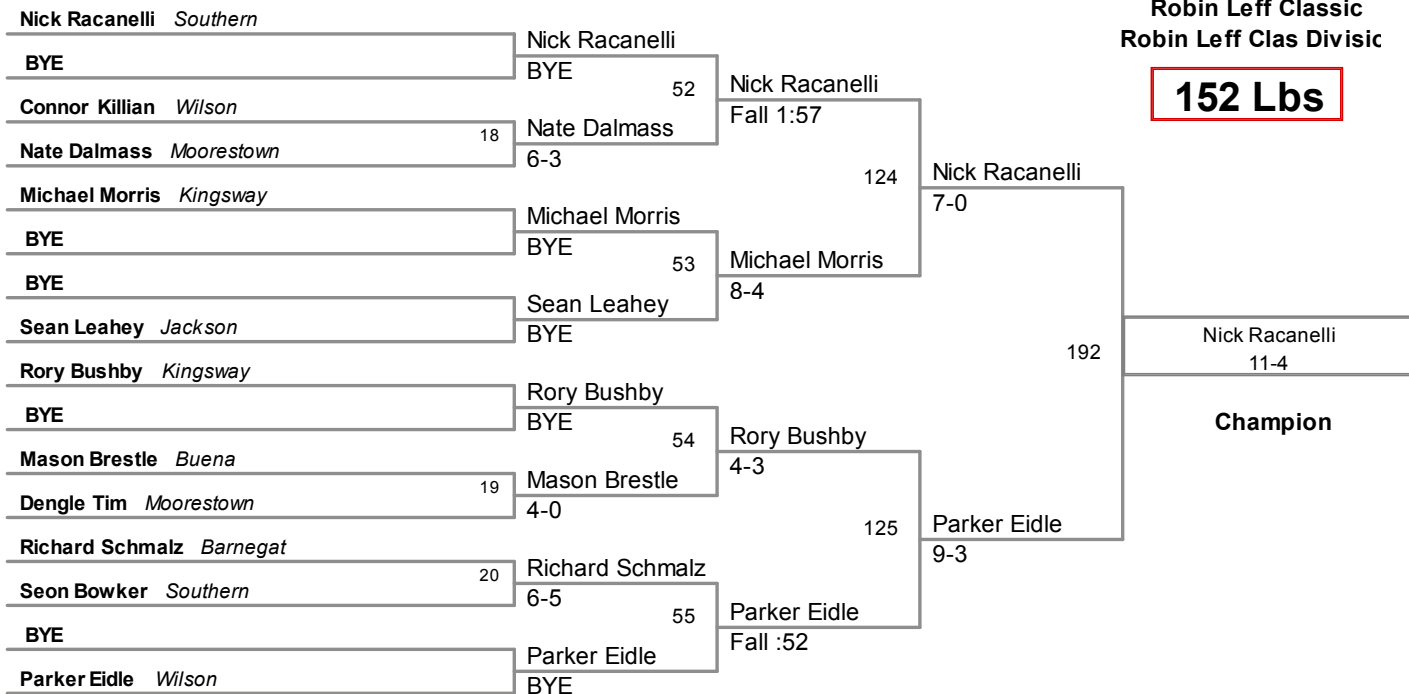

**Robin Leff Classic
Robin Leff Clas Divisic**

152 Lbs