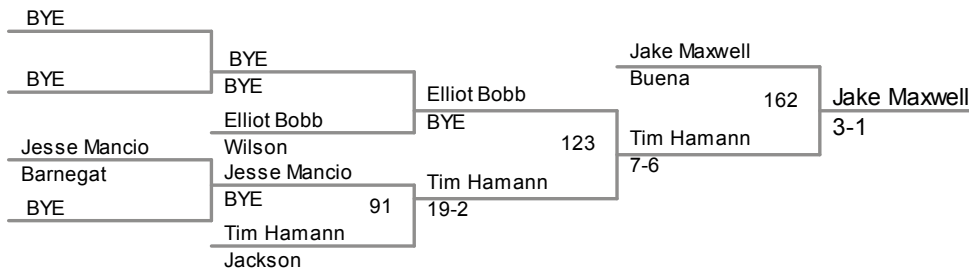

**Robin Leff Classic
Robin Leff Clas Divisic**

145 Lbs