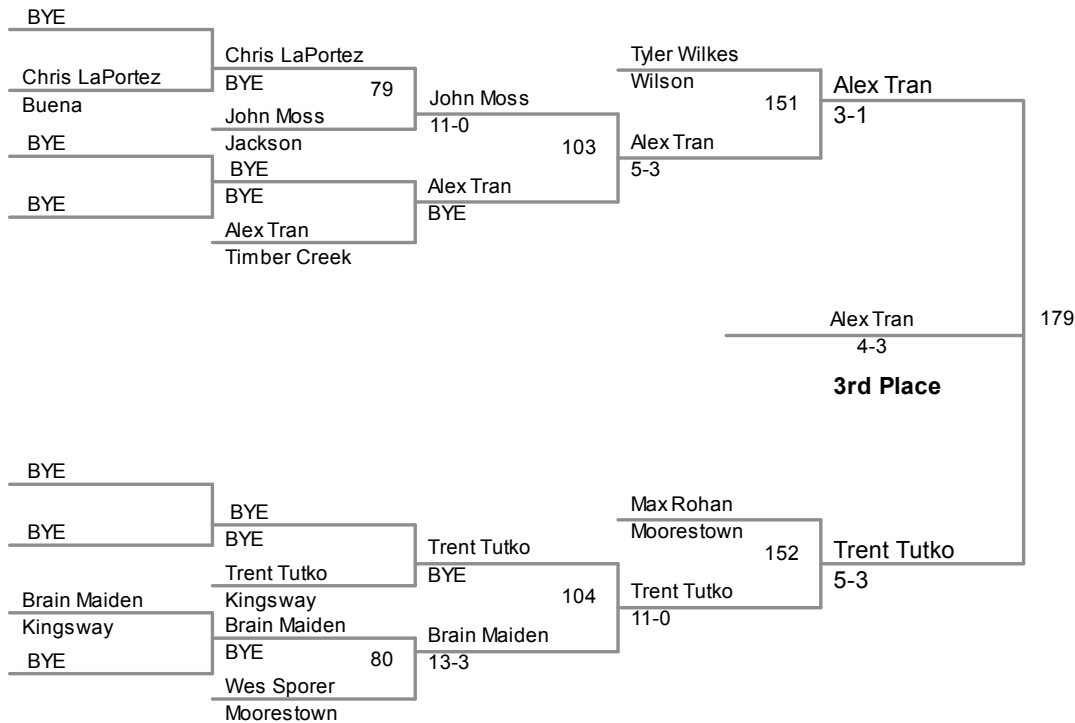

**Robin Leff Classic**  
**Robin Leff Clas Divisic**

**106 Lbs**

**Robin Leff Classic  
Robin Leff Clas Divisic**

**113 Lbs**

Robin Leff Classic  
Robin Leff Clas Divis

**120 Lbs**

**Robin Leff Classic**  
**Robin Leff Clas Divisic**

**132 Lbs**

**Robin Leff Classic  
Robin Leff Clas Divisic**

**138 Lbs**

Michael Hafer BYE	Wilson	Michael Hafer BYE	42	Michael Hafer 16-6		
Blane Shade Pat Mooney	Timber Creek Southern	Pat Mooney 5-3	10		116	Michael Hafer 11-4
Hunter Reese Kevin Hughes	Jackson Moorestown	Hunter Reese Fall 1:48	11			
Joshua Nagel Chaz Bramble	Kingsway Buena	Chaz Bramble 11-0	12	Chaz Bramble 6-4		
Matt Wilhelm Jared Mancio	Southern Barnegat	Matt Wilhelm 15-0	13			
Colin Evans Joe Inglis	Wilson Moorestown	Joe Inglis 3-2	14	Matt Wilhelm Fall 1:08		
Tyler Solomon Mike DeFaria	Kingsway Marlboro	Mike DeFaria Fall 1:09	15		117	Matt Wilhelm 3-1
BYE Lorenzo Ruggiero		Lorenzo Ruggiero BYE	45	Lorenzo Ruggiero Def		
				188		Michael Hafer 2-0
						<b>Champion</b>

BYE						
Blane Shade Kevin Hughes	Timber Creek Moorestown	Blane Shade Mike DeFaria Marlboro	86	Blane Shade Def	118	Chaz Bramble Buena 159
Joshua Nagel	Kingsway	Joshua Nagel Fall 1:44 Joe Inglis Moorestown	87	Joe Inglis Fall 4:47		Blane Shade 17-8
						Lorenzo Ruggiero 5-4
						<b>3rd Place</b>
Jared Mancio Colin Evans	Barnegat Wilson	Colin Evans Fall 5:42 Hunter Reese Jackson	88	Hunter Reese 10-0	119	Lorenzo Ruggiero Timber Creek 160
Tyler Solomon BYE	Kingsway	Tyler Solomon BYE Pat Mooney Southern	89	Pat Mooney Fall 1:06		Pat Mooney 3-2
						Lorenzo Ruggiero 6-2
						187