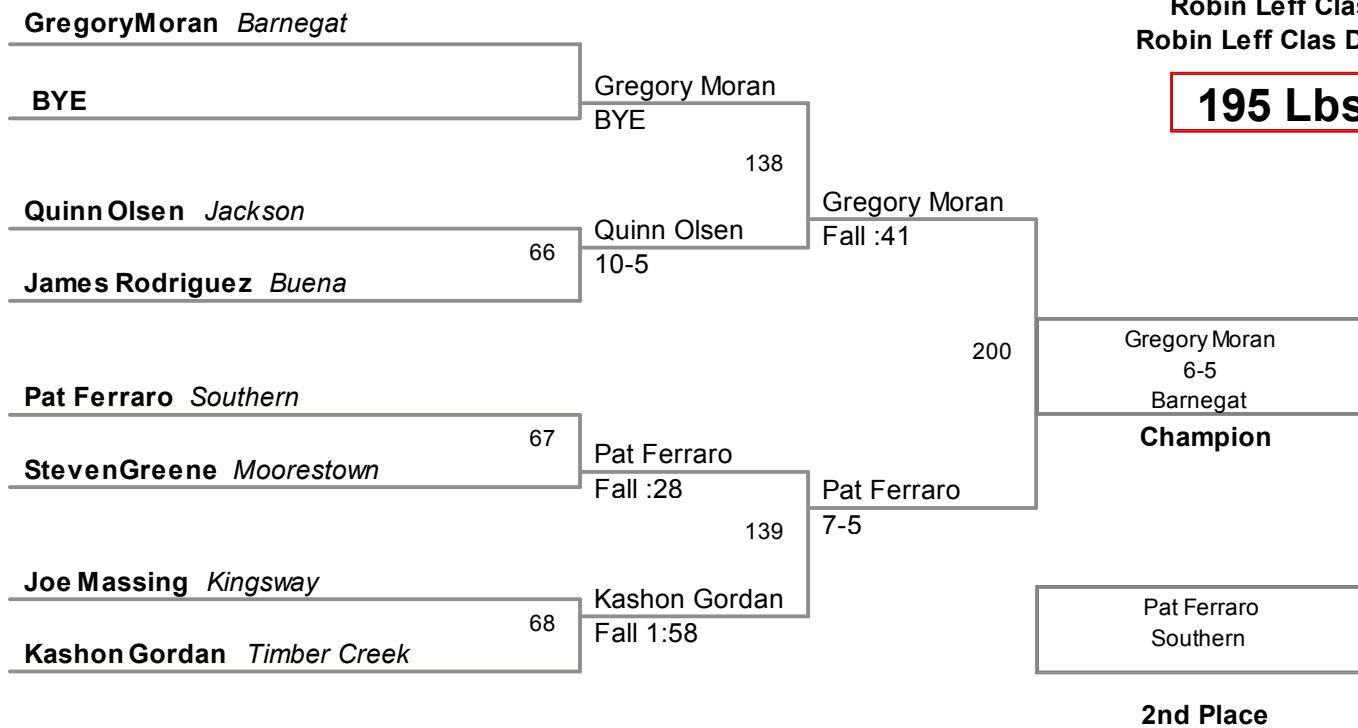

Robin Leff Classic
Robin Leff Clas Divis

195 Lbs