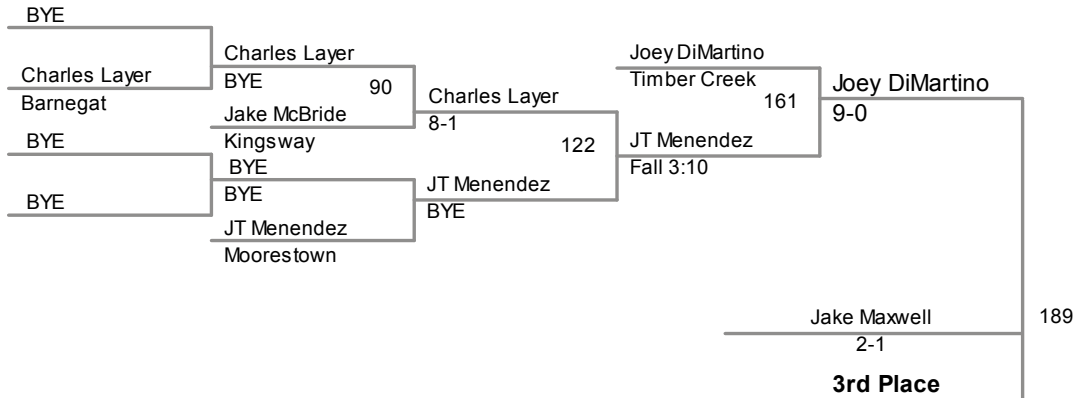

**Robin Leff Classic
Robin Leff Clas Divisic**

145 Lbs