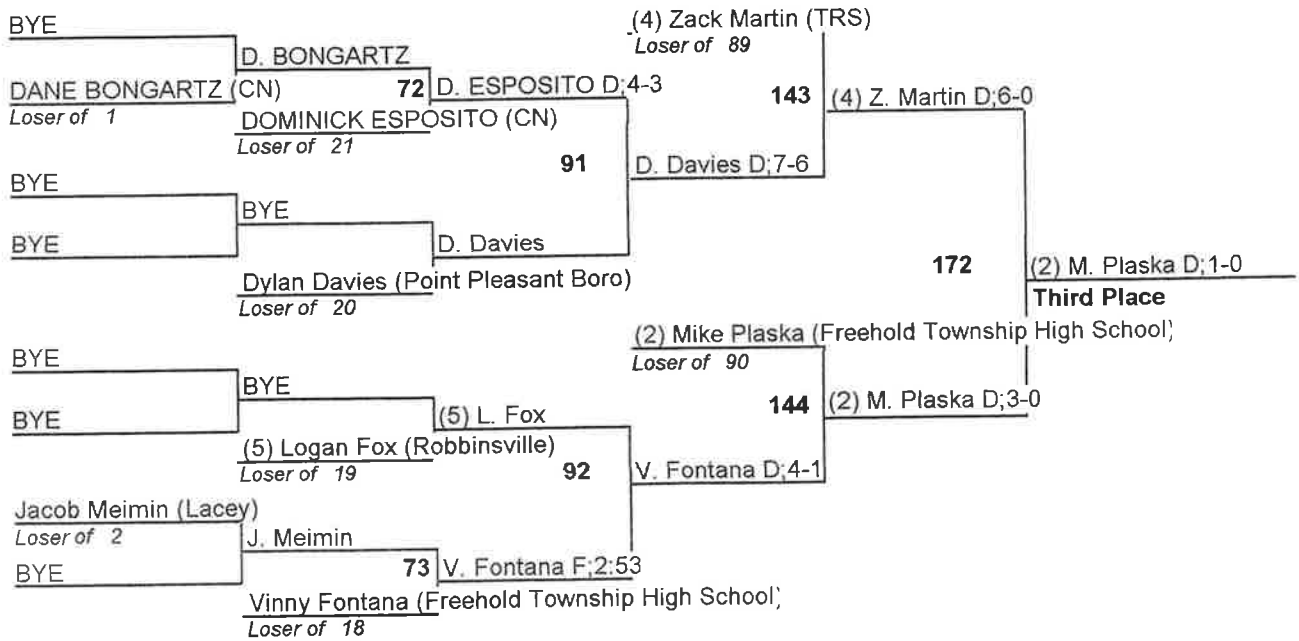

Pride Tournament at TCNJ

Team Standings

Plc	Score	School	CH	WB	1	2	3	4
1	259.0	Brick Memorial	0	0	6	3	1	3
2	160.0	TRS	0	0	4	1	2	1
3	114.5	Freehold Township High School	1	0	0	2	1	2
4	107.0	Point Pleasant Boro	0	0	2	0	3	0
5	104.0	CN	0	0	1	1	2	2
6	87.0	Steinert	0	0	0	4	0	0
7	83.5	Lacey	1	0	0	0	3	1
8	54.0	Robbinsville	0	0	0	2	0	0
9	37.0	Waldwick Midland Park	0	0	0	0	0	1

Pride Tournament at TCNJ

106

Pride Tournament at TCNJ

Pride Tournament at TCNJ

120

Pride Tournament at TCNJ

126

Pride Tournament at TCNJ