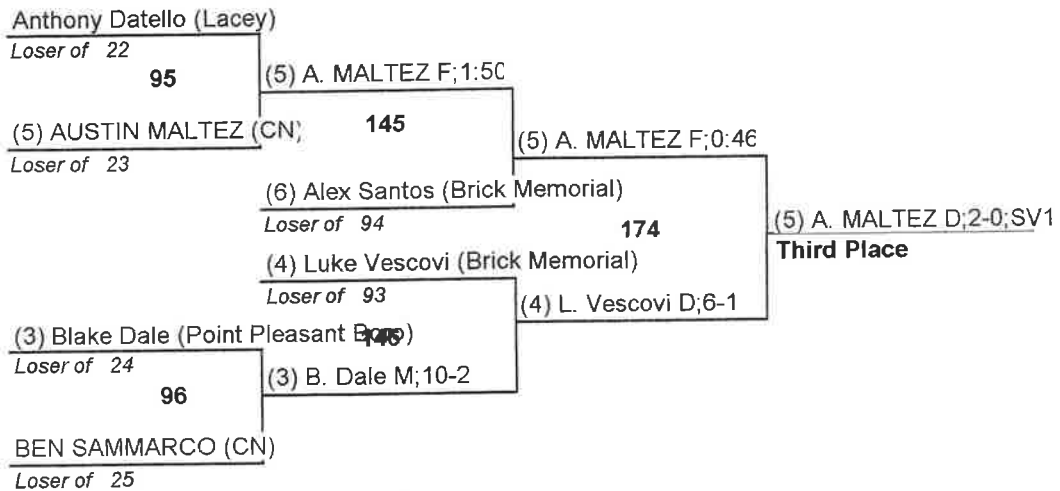

Pride Tournament at TCNJ