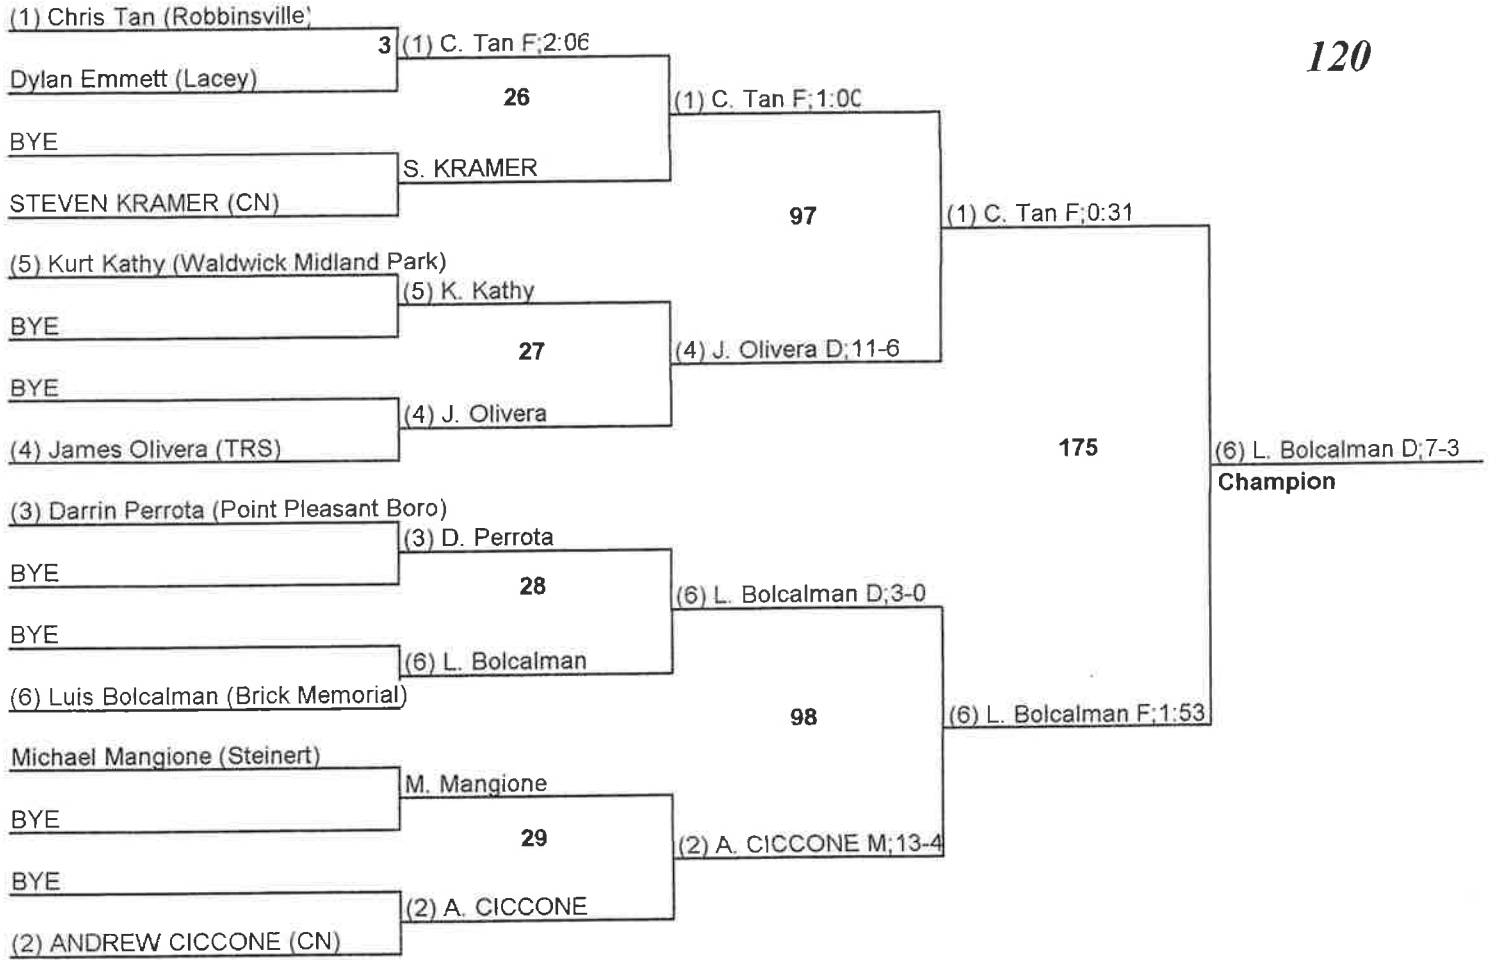

Pride Tournament at TCNJ

106

Pride Tournament at TCNJ

Pride Tournament at TCNJ

120

Pride Tournament at TCNJ

126

Pride Tournament at TCNJ