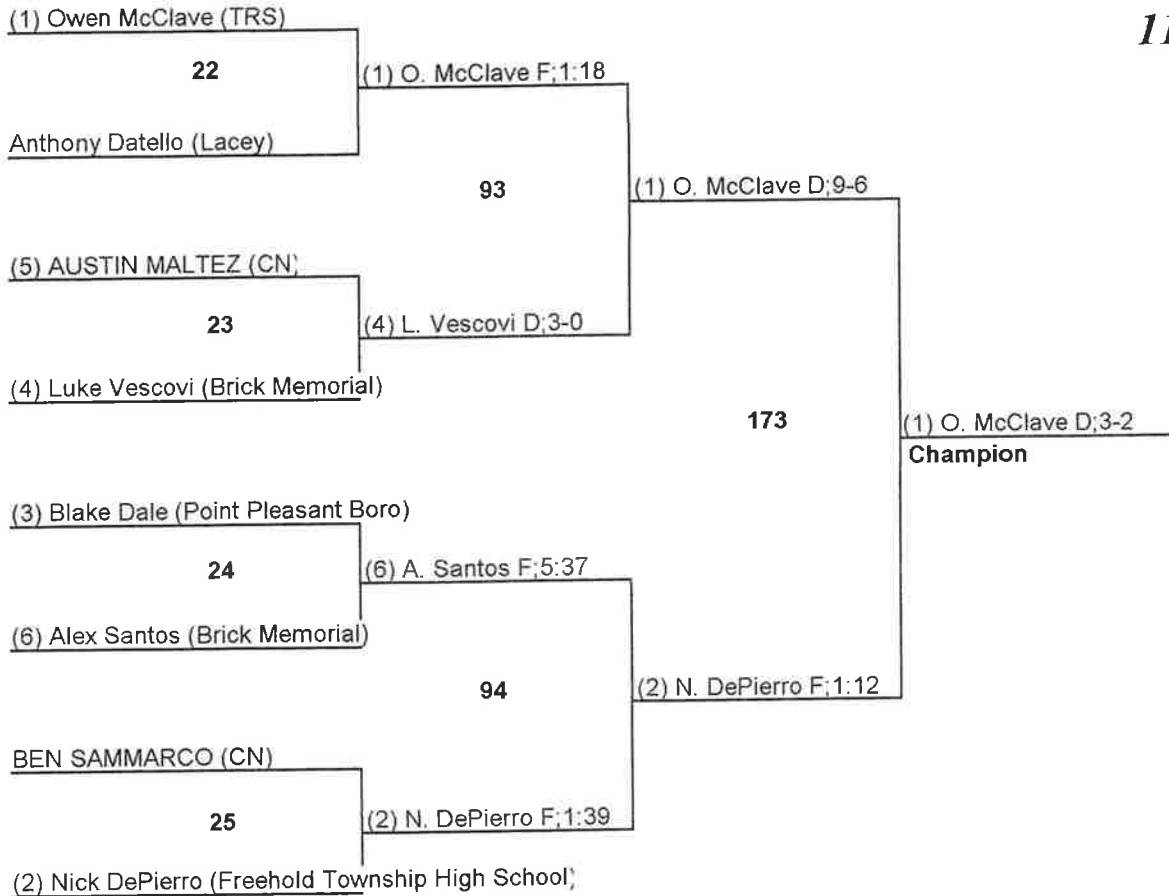

Pride Tournament at TCNJ

Team Standings

Plc	Score	School	CH	WB	1	2	3	4
1	259.0	Brick Memorial	0	0	6	3	1	3
2	160.0	TRS	0	0	4	1	2	1
3	114.5	Freehold Township High School	1	0	0	2	1	2
4	107.0	Point Pleasant Boro	0	0	2	0	3	0
5	104.0	CN	0	0	1	1	2	2
6	87.0	Steinert	0	0	0	4	0	0
7	83.5	Lacey	1	0	0	0	3	1
8	54.0	Robbinsville	0	0	0	2	0	0
9	37.0	Waldwick Midland Park	0	0	0	0	0	1

Pride Tournament at TCNJ

106

Pride Tournament at TCNJ

Pride Tournament at TCNJ

120

Pride Tournament at TCNJ

126

Pride Tournament at TCNJ