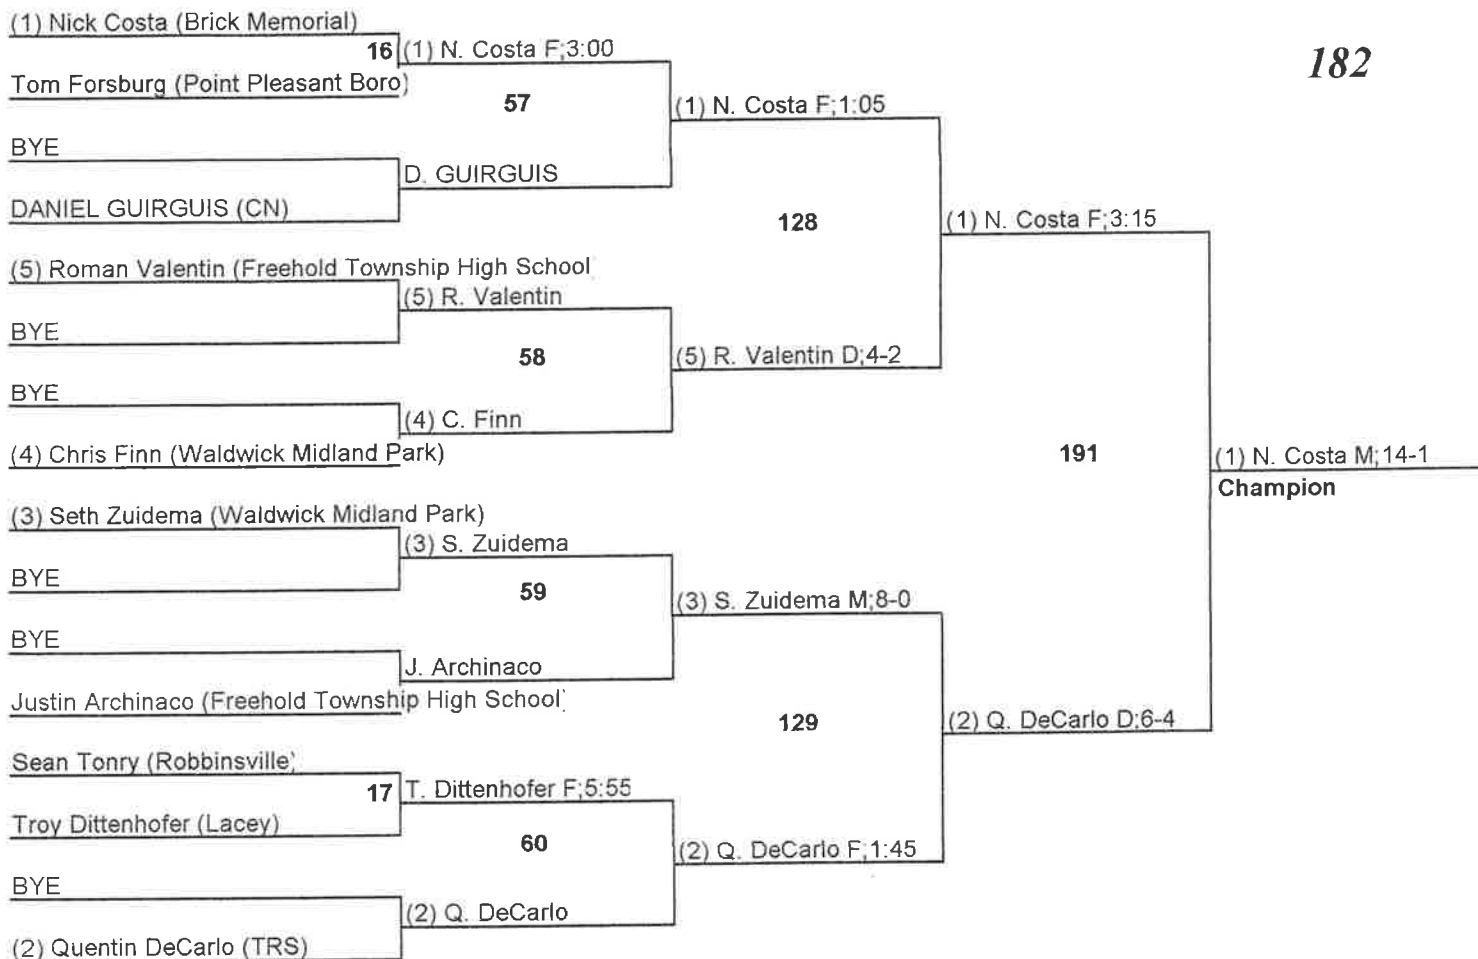

160

Pride Tournament at TCNJ

170

Pride Tournament at TCNJ

182

Pride Tournament at TCNJ

195

Pride Tournament at TCNJ