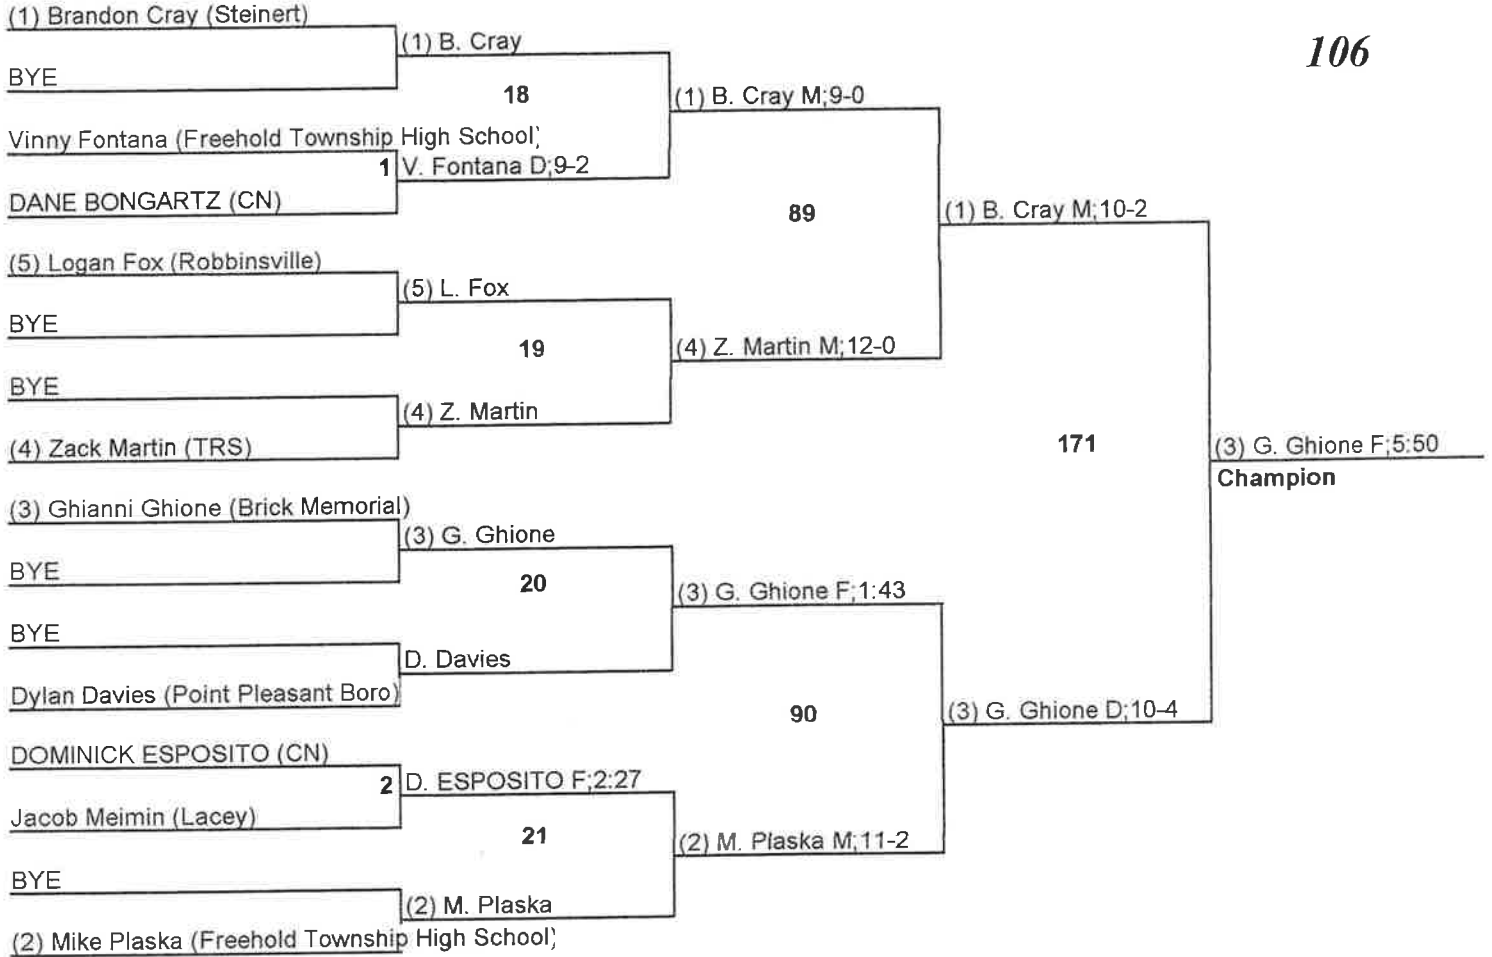

Pride Tournament at TCNJ

Team Standings

Plc	Score	School	CH	WB	1	2	3	4
1	259.0	Brick Memorial	0	0	6	3	1	3
2	160.0	TRS	0	0	4	1	2	1
3	114.5	Freehold Township High School	1	0	0	2	1	2
4	107.0	Point Pleasant Boro	0	0	2	0	3	0
5	104.0	CN	0	0	1	1	2	2
6	87.0	Steinert	0	0	0	4	0	0
7	83.5	Lacey	1	0	0	0	3	1
8	54.0	Robbinsville	0	0	0	2	0	0
9	37.0	Waldwick Midland Park	0	0	0	0	0	1

Pride Tournament at TCNJ

106