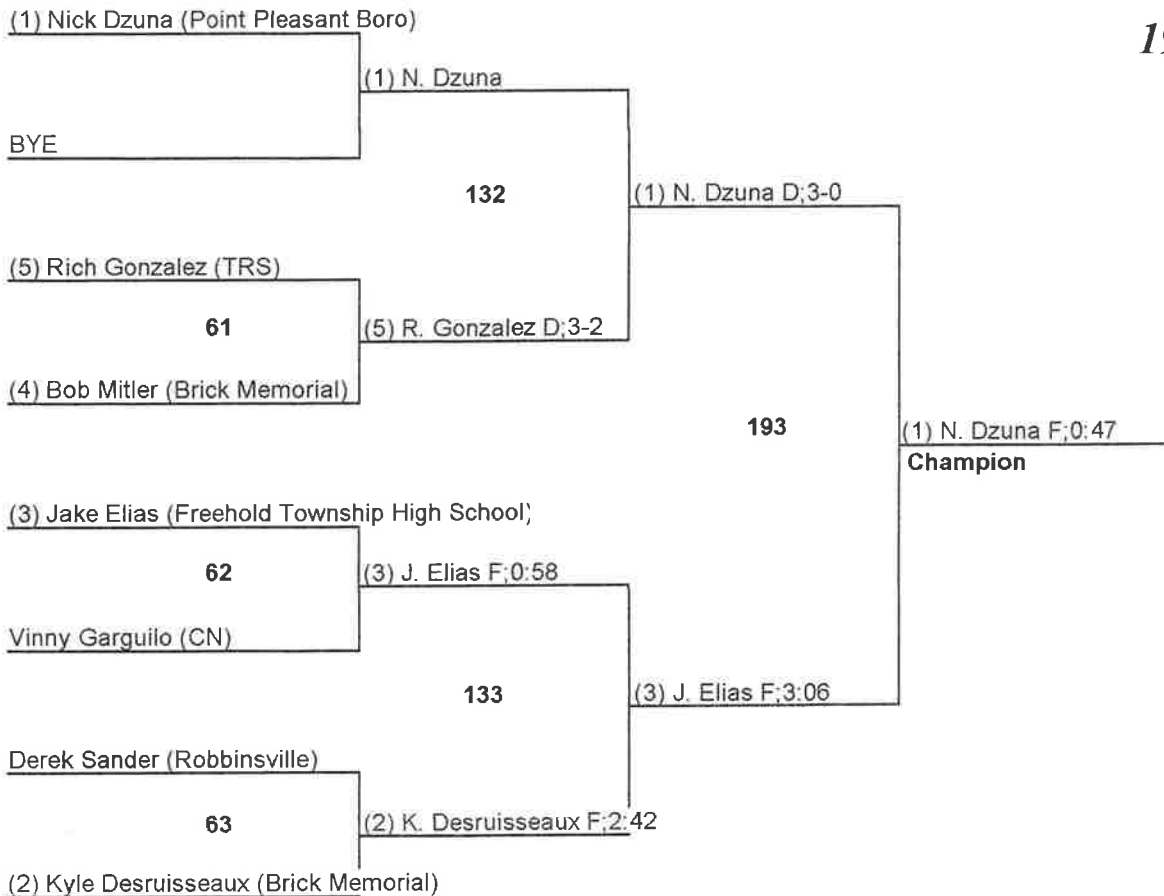

160

Pride Tournament at TCNJ

170

Pride Tournament at TCNJ

182

Pride Tournament at TCNJ

195

Pride Tournament at TCNJ