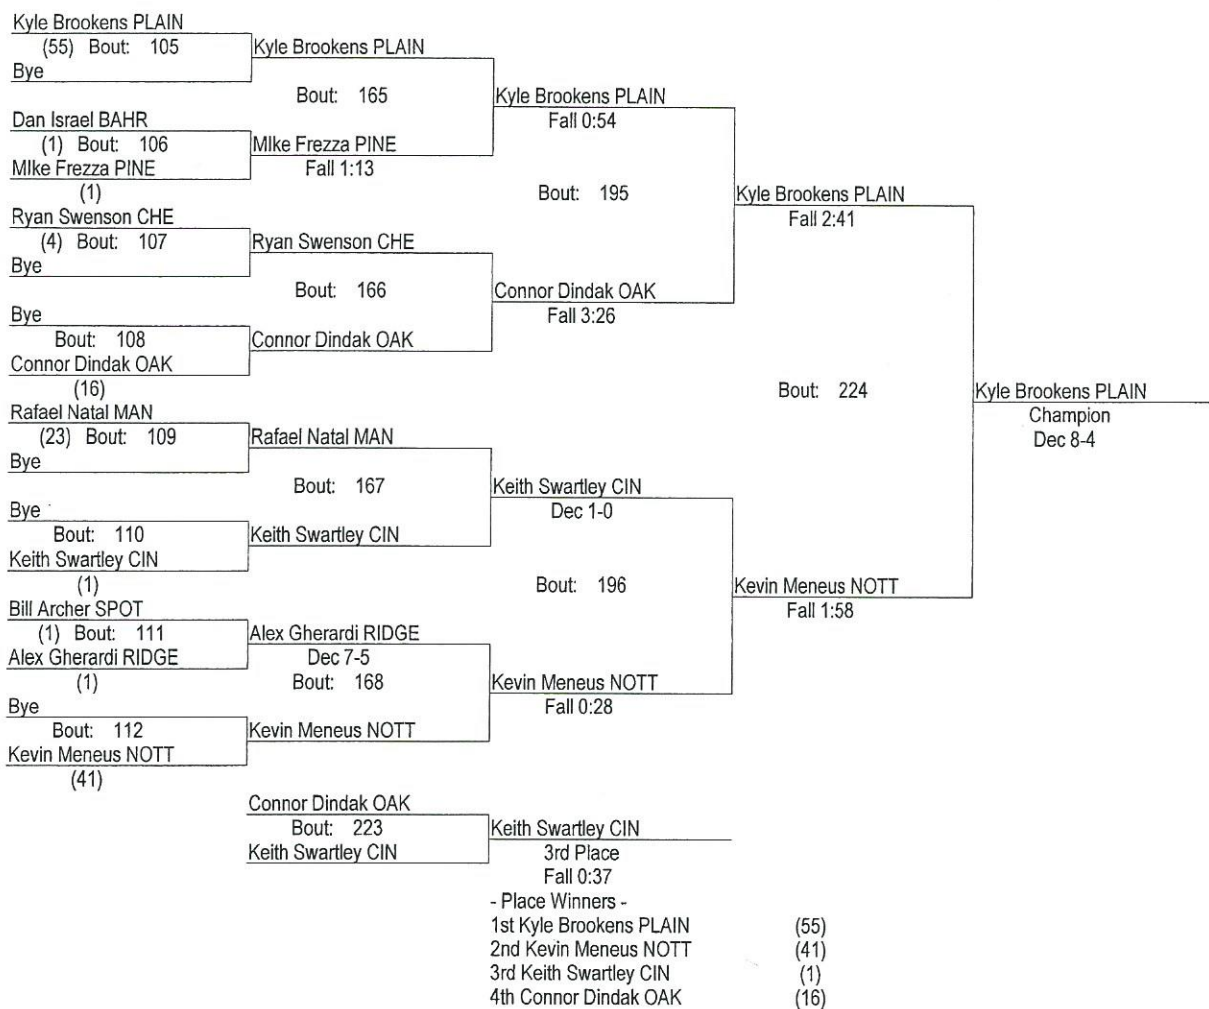

Nottingham Invitational 2013

12-21-2013

220

Nottingham Invitational 2013

12-21-2013

285

2013 Nottingham Invitational Tournament

Exhibition Matches