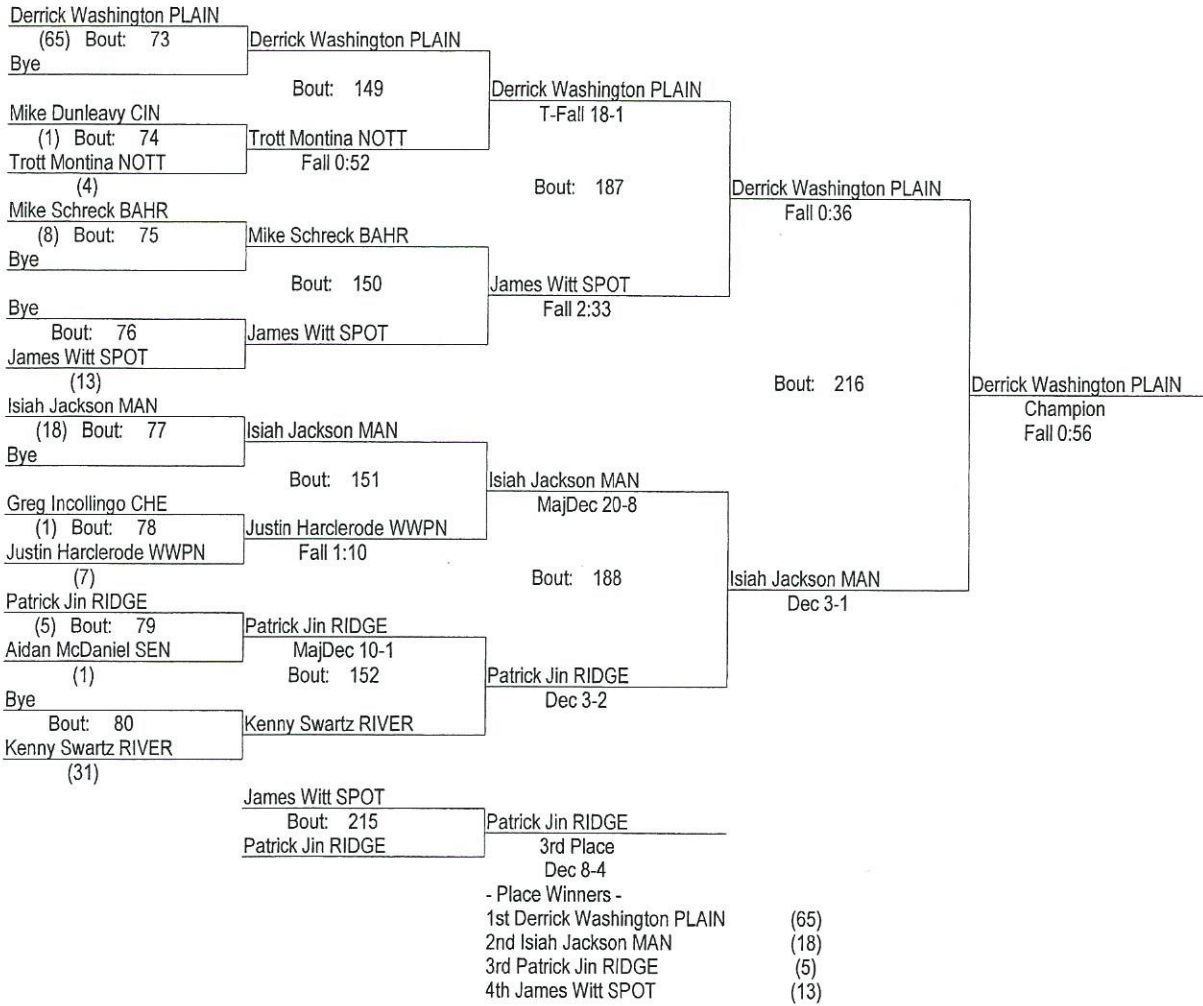

12-21-2013

152

- Place Winners -
- 1st Patrick Swenson CHE (86)
 - 2nd Austin Oliver RIDGE (39)
 - 3rd Pat Morton CIN (57)
 - 4th Neo-Joe Lughas PLAIN (27)

Nottingham Invitational 2013

12-21-2013

160

Nottingham Invitational 2013

12-21-2013

170

Nottingham Invitational 2013

12-21-2013

182

Nottingham Invitational 2013

12-21-2013

195