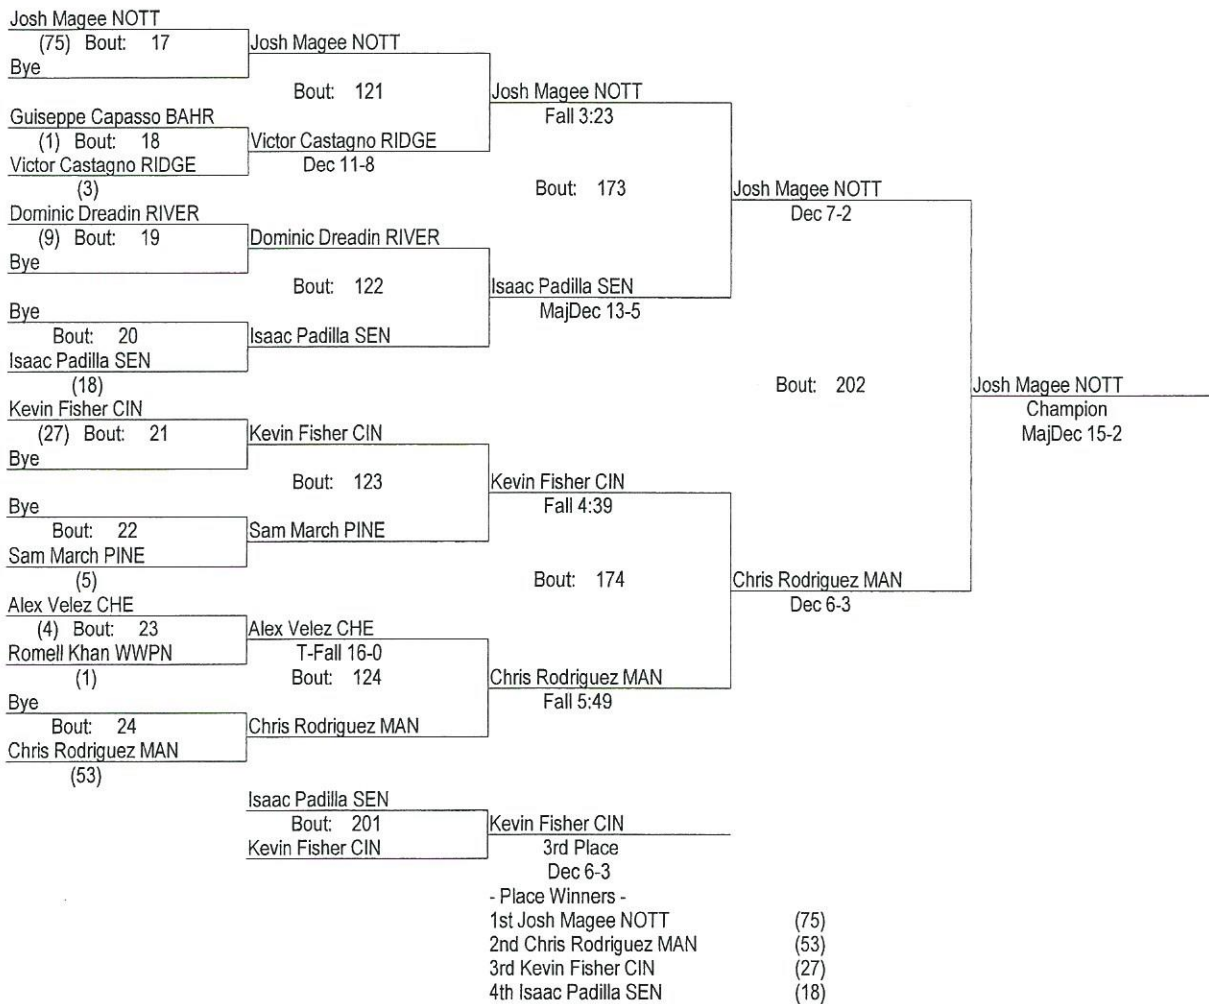

Nottingham Invitational 2013

12-21-2013

120