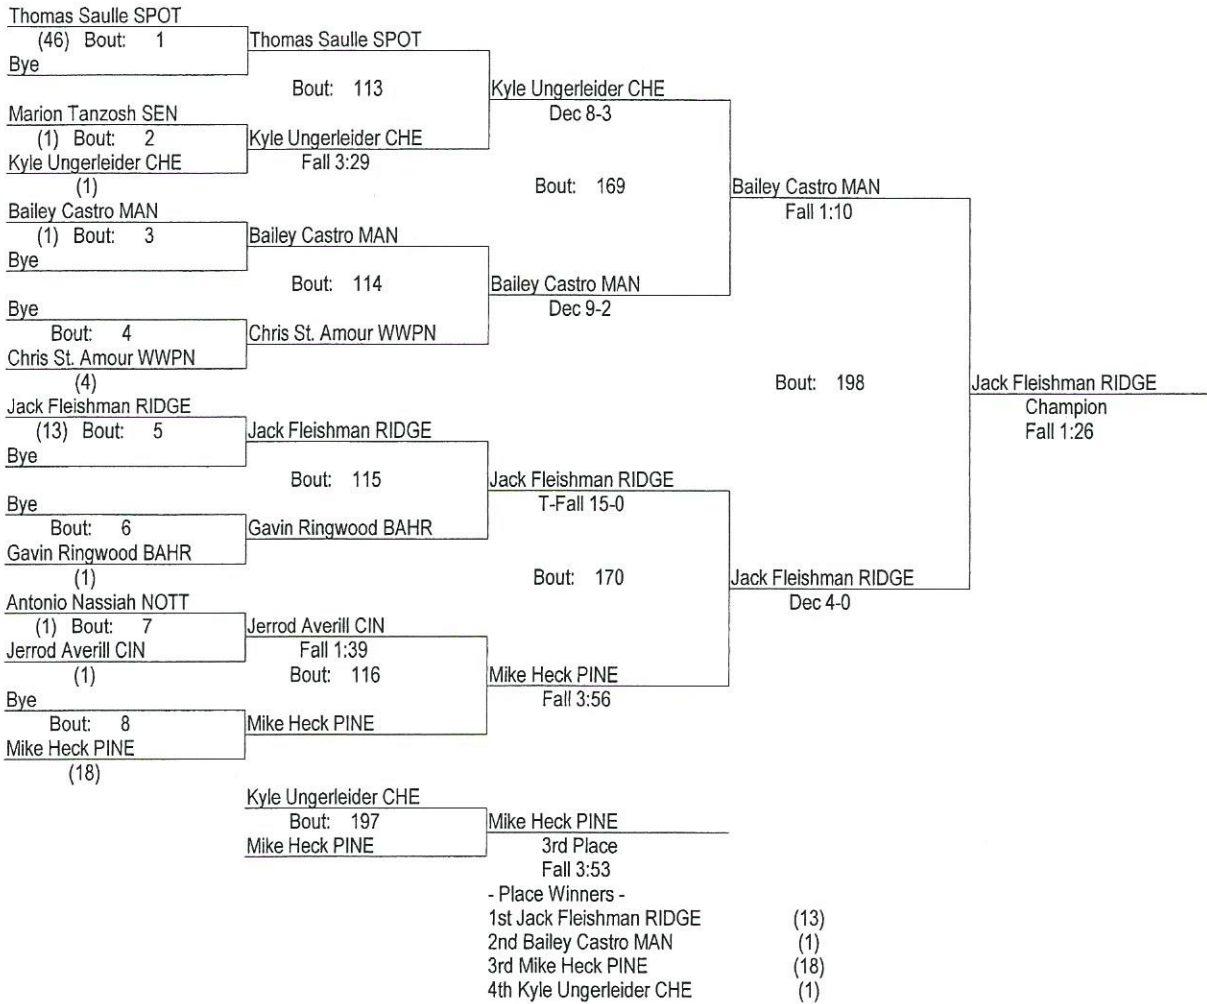

Nottingham Invitational 2013

12-21-2013

Place	Score	Name	1st	2nd	3rd	4th
1	148.00	Ridge	2	3	2	1
2	119.00	Nottingham	2	1	2	
3	109.00	Cinnanminson	1	1	3	1
4	97.50	Plainfield	2	1		3
5	92.00	Manchester Twp			3	1 1
6	91.50	Pinelands Regional	1	2	1	1
7	66.50	Cherry Hill East	1	1		2
8	63.50	Bishop Ahr	2			1
9	60.00	Seneca			2	2
10	56.00	Spotswood	1		1	1
11	48.50	Riverside	1		1	
12	42.00	Oakcrest	1			1
13	29.00	West Windsor Plainsboro North			1	
14	23.50	Gloucester Catholic			1	
15	19.00	Bishop Eustace				1

MOST OUTSTANDING WRESTLER

CHRISTIAN STACKHOUSE
RIVERSIDE

Nottingham Invitational 2013

12-21-2013

106