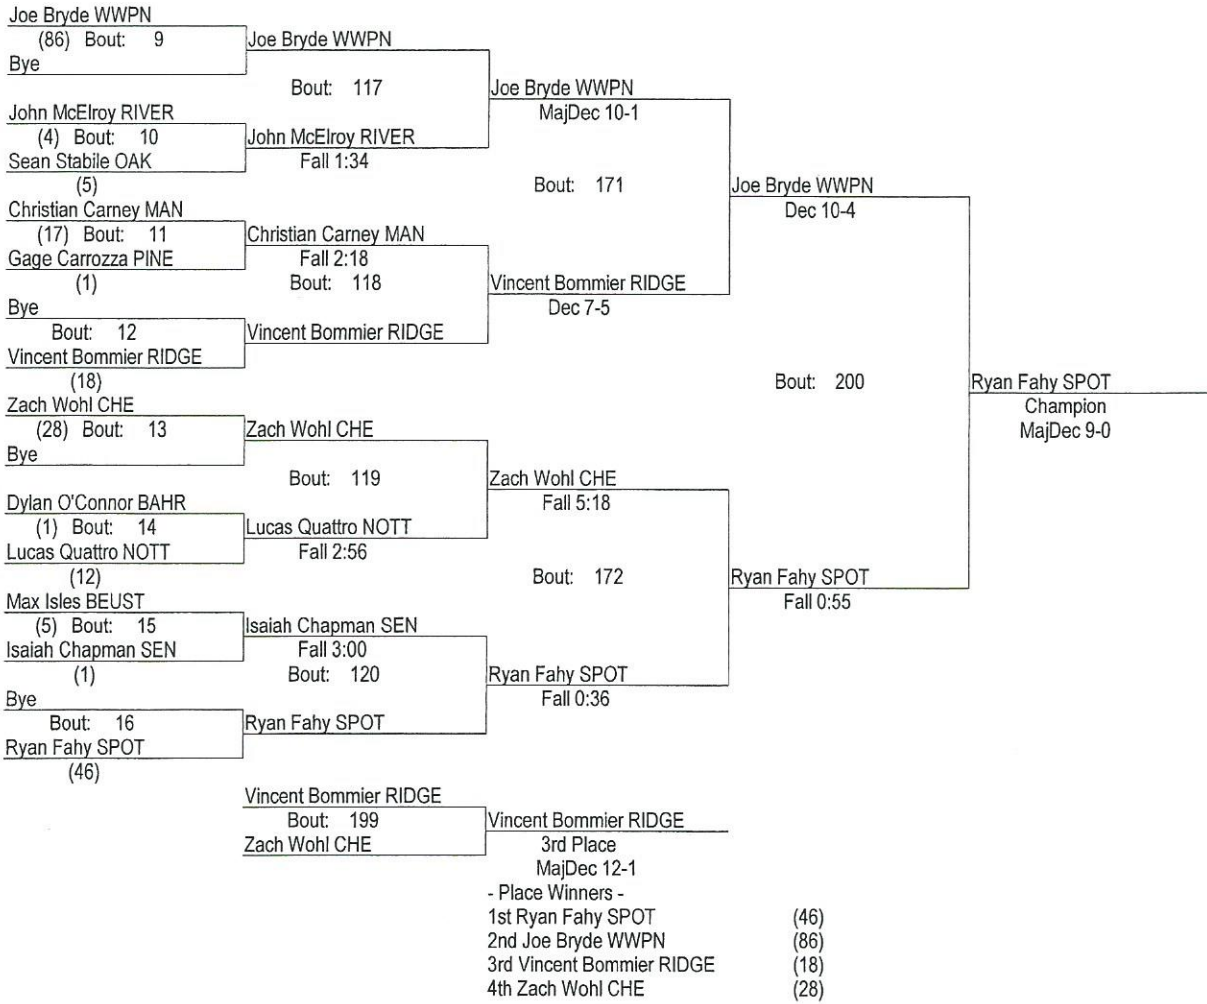

MOST OUTSTANDING WRESTLER

CHRISTIAN STACKHOUSE
RIVERSIDE

Nottingham Invitational 2013

12-21-2013

106

Nottingham Invitational 2013

12-21-2013

113