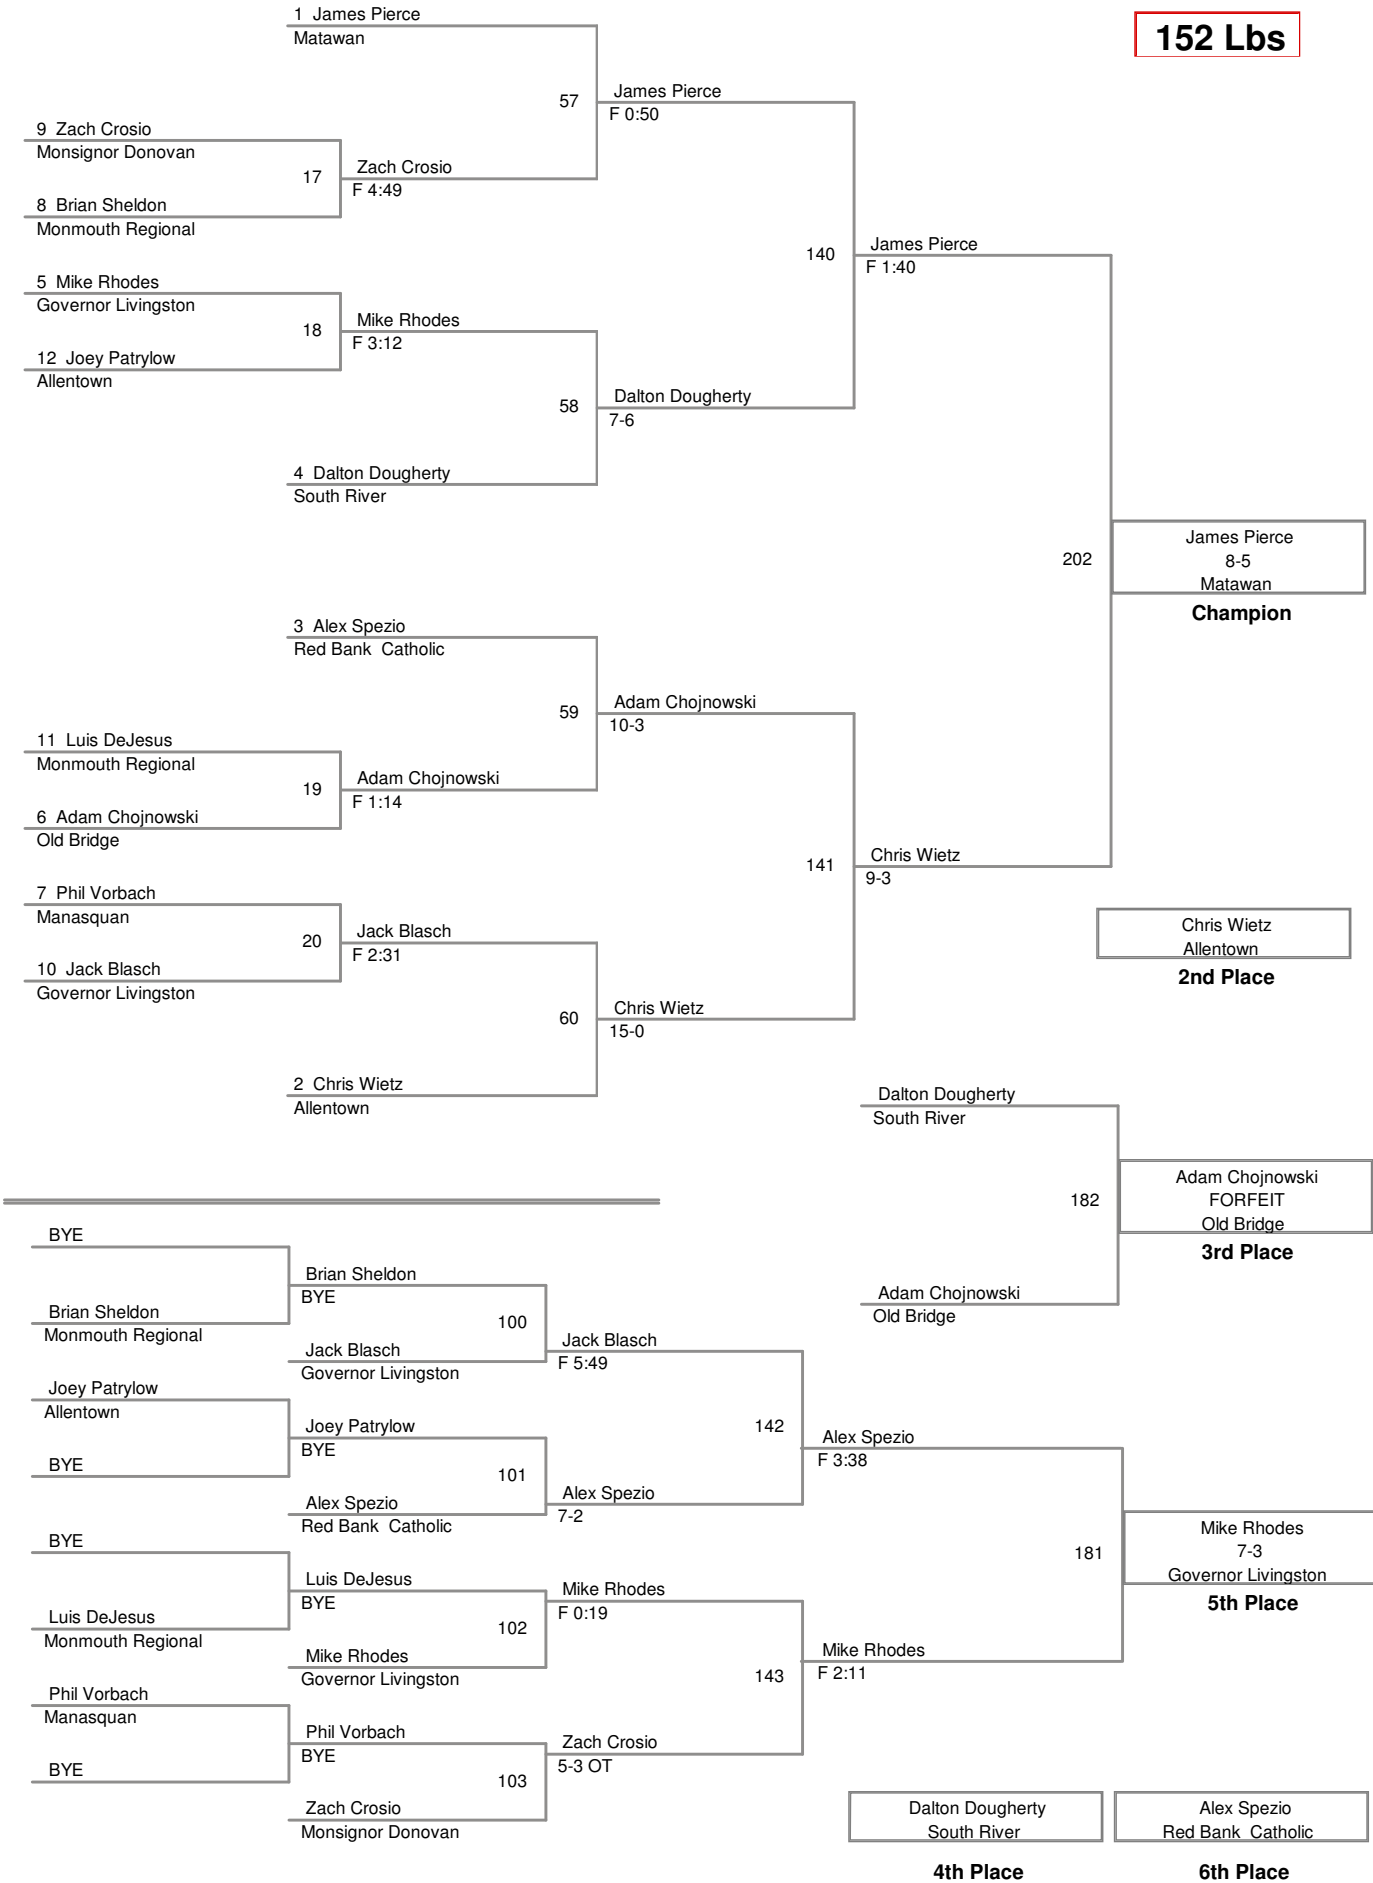

2013 ICEBREAKER
2013 ICEBREAKER Divisic

132 Lbs

2013 ICEBREAKER
2013 ICEBREAKER Division

138 Lbs

2013 ICEBREAKER
2013 ICEBREAKER Divisic

145 Lbs

2013 ICEBREAKER
2013 ICEBREAKER Divisic

152 Lbs