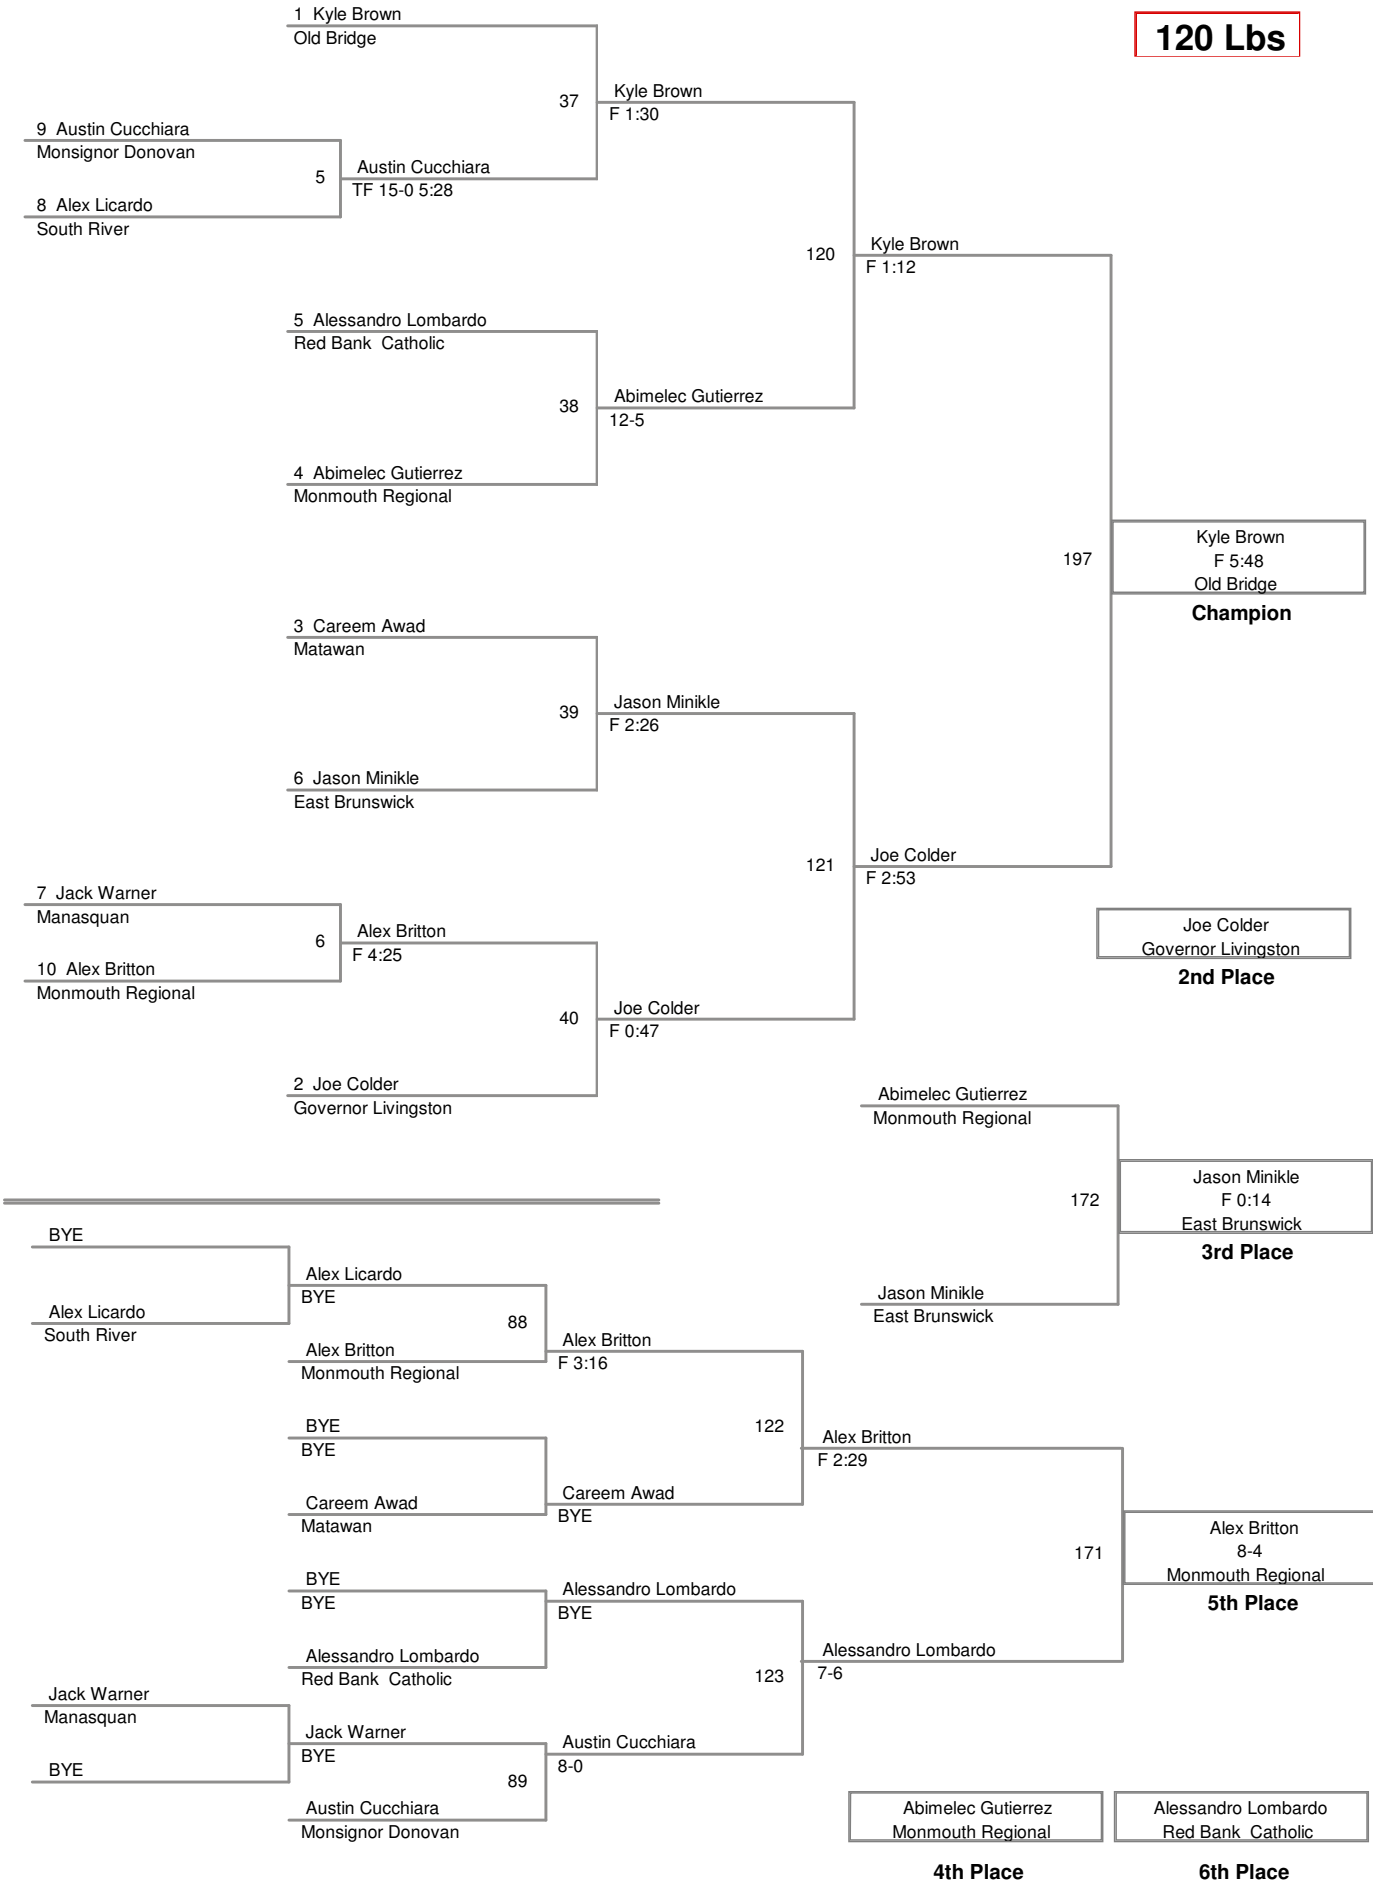

2013 ICEBREAKER
2013 ICEBREAKER Division

106 Lbs

**2013 ICEBREAKER
2013 ICEBREAKER Divisic**

113 Lbs

2013 ICEBREAKER
2013 ICEBREAKER Divisic

120 Lbs

2013 ICEBREAKER
2013 ICEBREAKER Division

126 Lbs

2013 ICEBREAKER
2013 ICEBREAKER Divisic

132 Lbs

2013 ICEBREAKER
2013 ICEBREAKER Division

138 Lbs

2013 ICEBREAKER
2013 ICEBREAKER Divisic

145 Lbs

2013 ICEBREAKER
2013 ICEBREAKER Divisic

152 Lbs