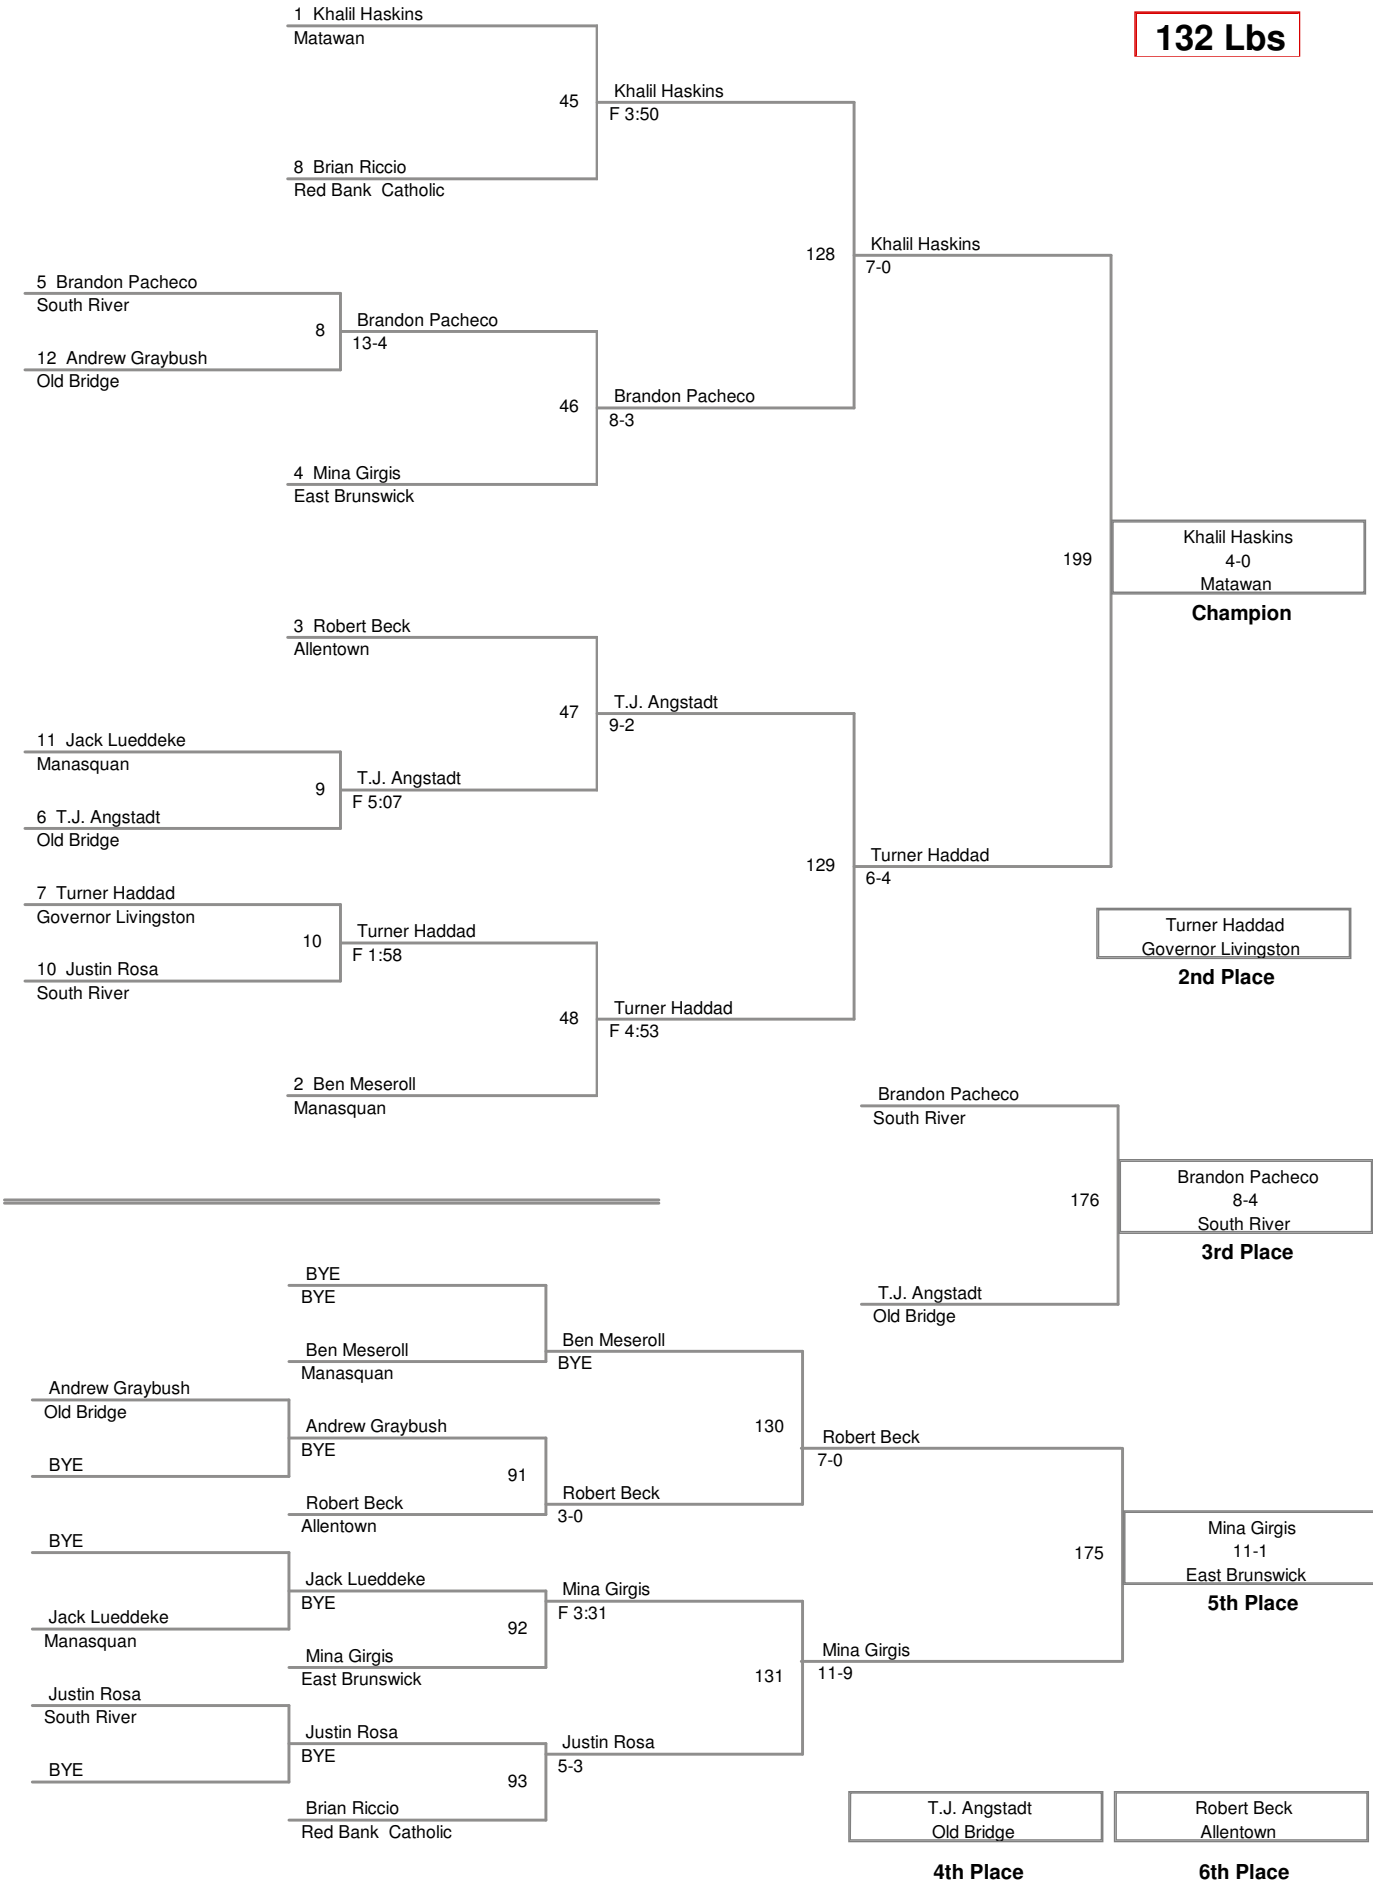

2013 ICEBREAKER
2013 ICEBREAKER Division

106 Lbs

**2013 ICEBREAKER
2013 ICEBREAKER Divisic**

113 Lbs

2013 ICEBREAKER
2013 ICEBREAKER Divisic

120 Lbs

2013 ICEBREAKER
2013 ICEBREAKER Division

126 Lbs

2013 ICEBREAKER
2013 ICEBREAKER Divisic

132 Lbs

2013 ICEBREAKER
2013 ICEBREAKER Division

138 Lbs

2013 ICEBREAKER
2013 ICEBREAKER Divisic

145 Lbs

2013 ICEBREAKER
2013 ICEBREAKER Divisic

152 Lbs