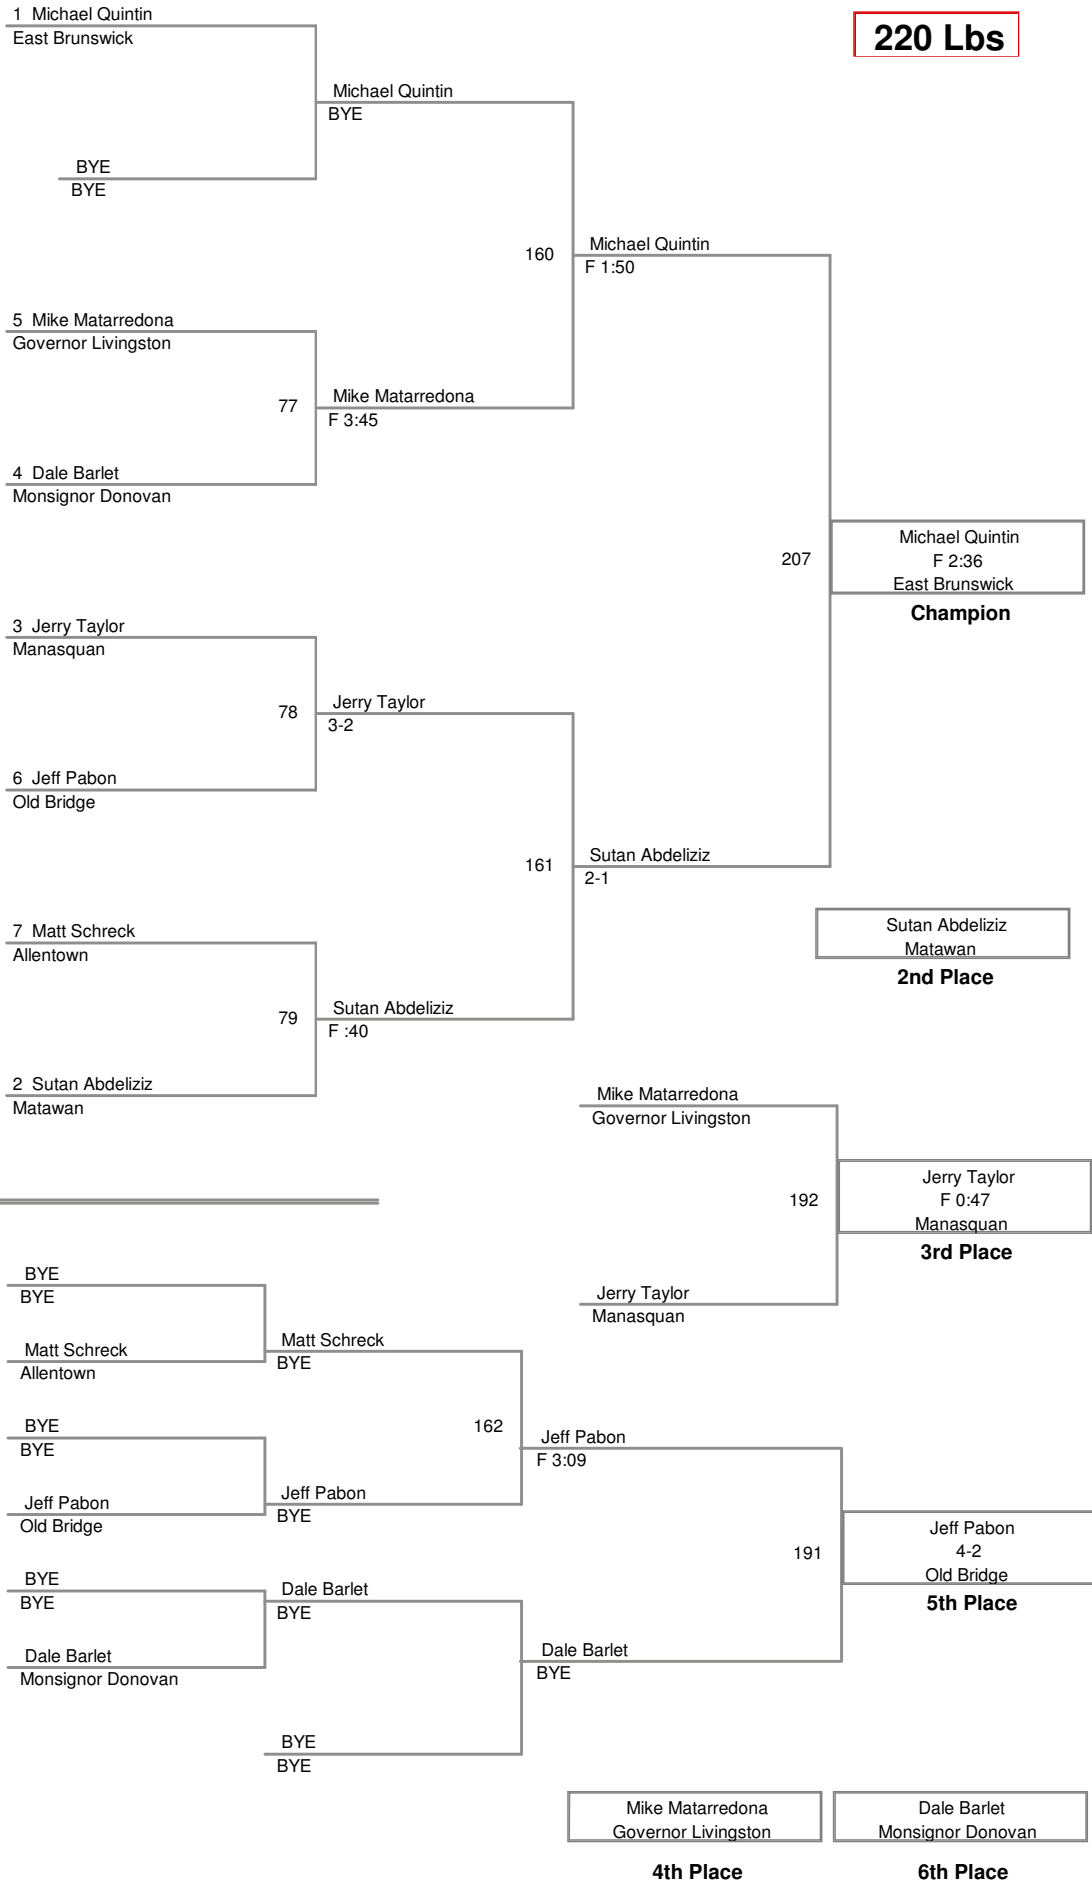

2013 ICEBREAKER
2013 ICEBREAKER Divisic

220 Lbs