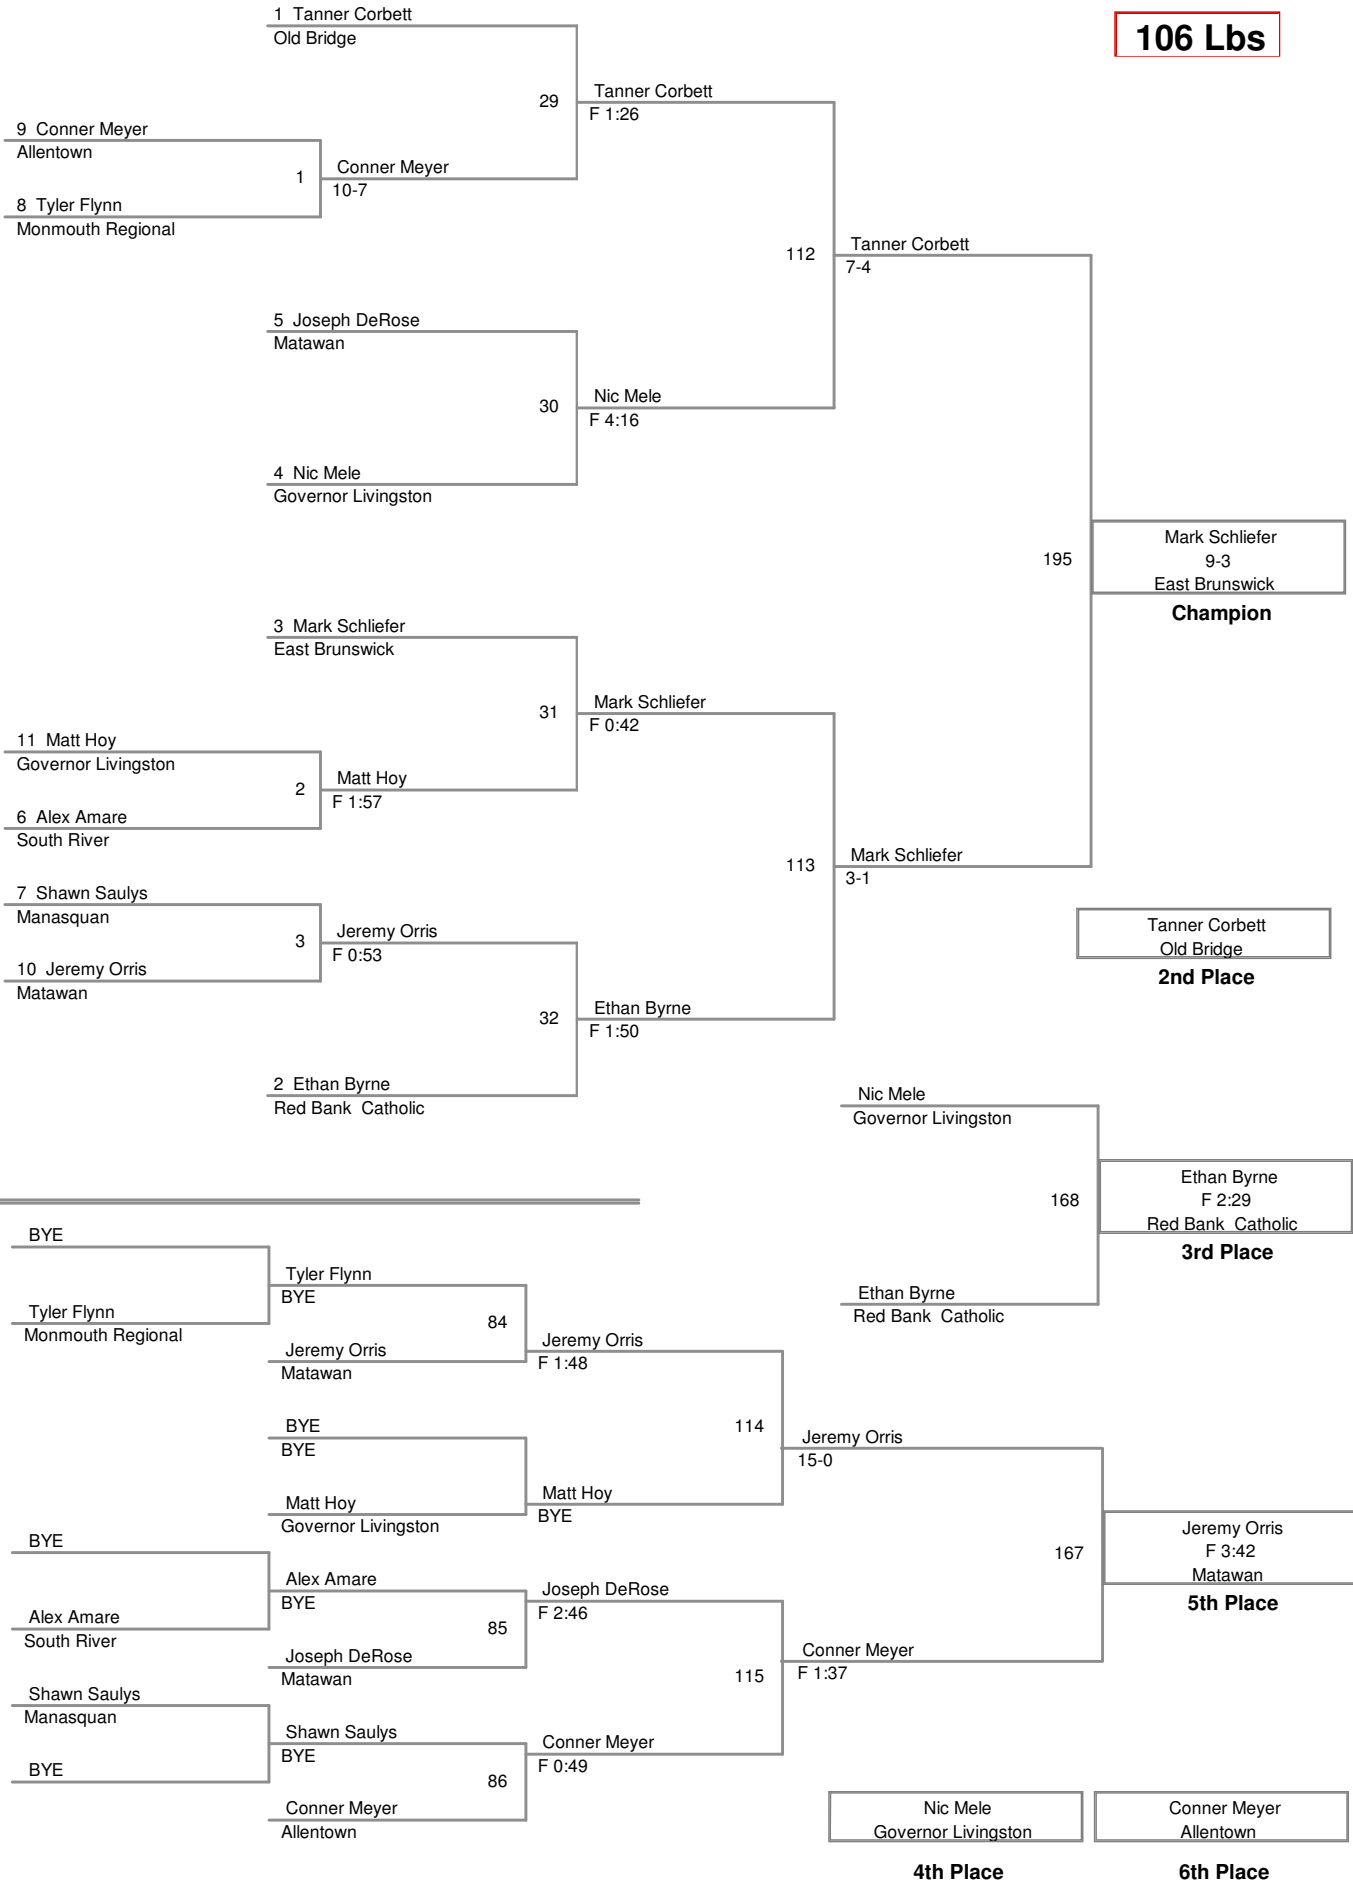

2013 ICEBREAKER
2013 ICEBREAKER Division

106 Lbs

**2013 ICEBREAKER
2013 ICEBREAKER Divisic**

113 Lbs

2013 ICEBREAKER
2013 ICEBREAKER Divisic

120 Lbs

2013 ICEBREAKER
2013 ICEBREAKER Division

126 Lbs

2013 ICEBREAKER
2013 ICEBREAKER Divisic

132 Lbs

2013 ICEBREAKER
2013 ICEBREAKER Division

138 Lbs

2013 ICEBREAKER
2013 ICEBREAKER Divisic

145 Lbs

2013 ICEBREAKER
2013 ICEBREAKER Divisic

152 Lbs