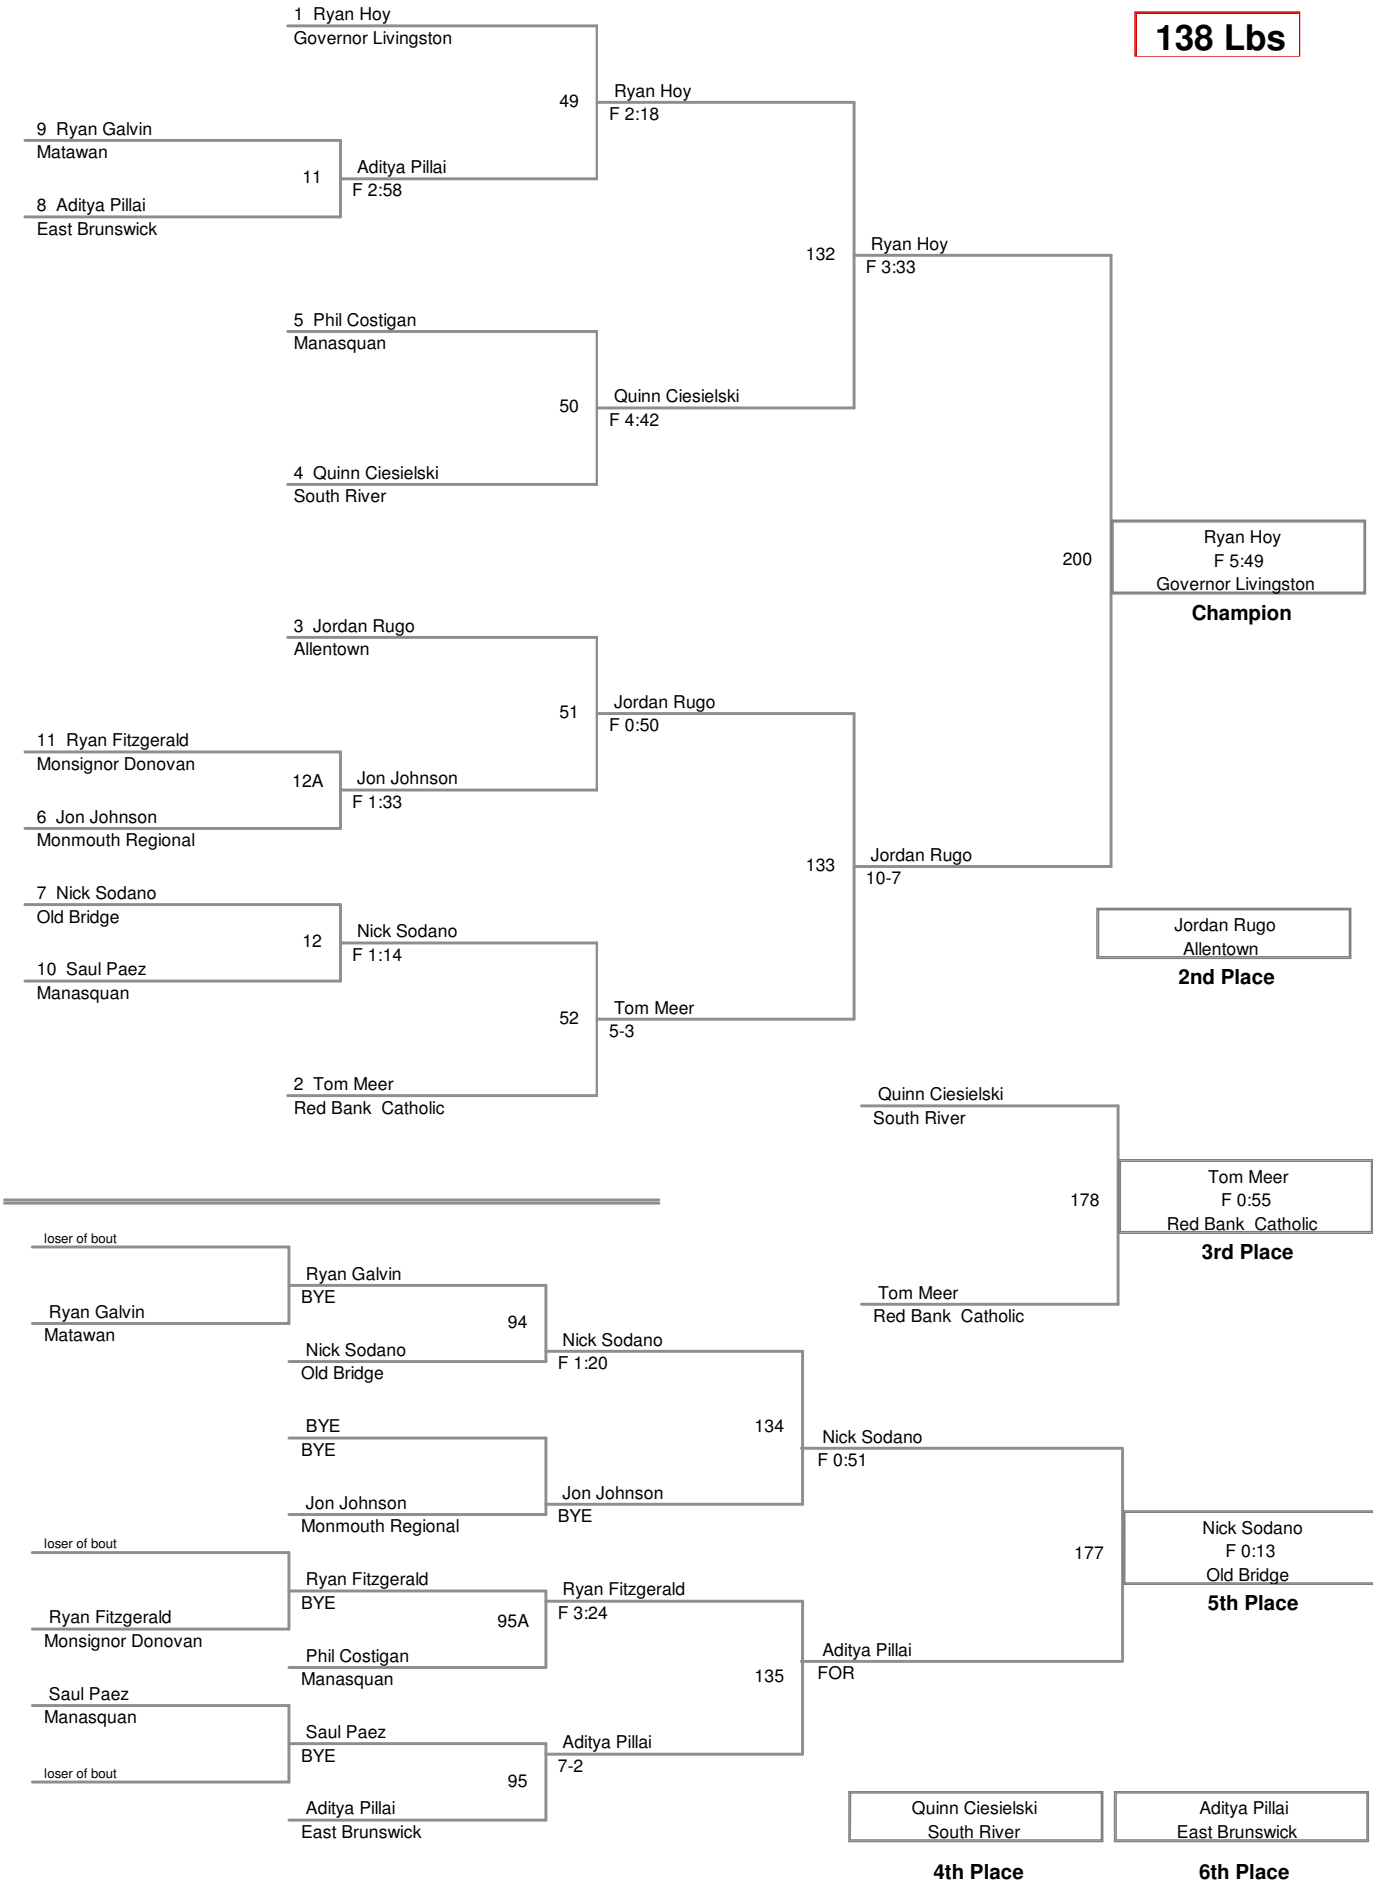

2013 ICEBREAKER
2013 ICEBREAKER Division

106 Lbs

**2013 ICEBREAKER
2013 ICEBREAKER Divisic**

113 Lbs

2013 ICEBREAKER
2013 ICEBREAKER Divisic

120 Lbs

2013 ICEBREAKER
2013 ICEBREAKER Division

126 Lbs

2013 ICEBREAKER
2013 ICEBREAKER Divisic

132 Lbs

2013 ICEBREAKER
2013 ICEBREAKER Division

138 Lbs

2013 ICEBREAKER
2013 ICEBREAKER Divisic

145 Lbs

2013 ICEBREAKER
2013 ICEBREAKER Divisic

152 Lbs