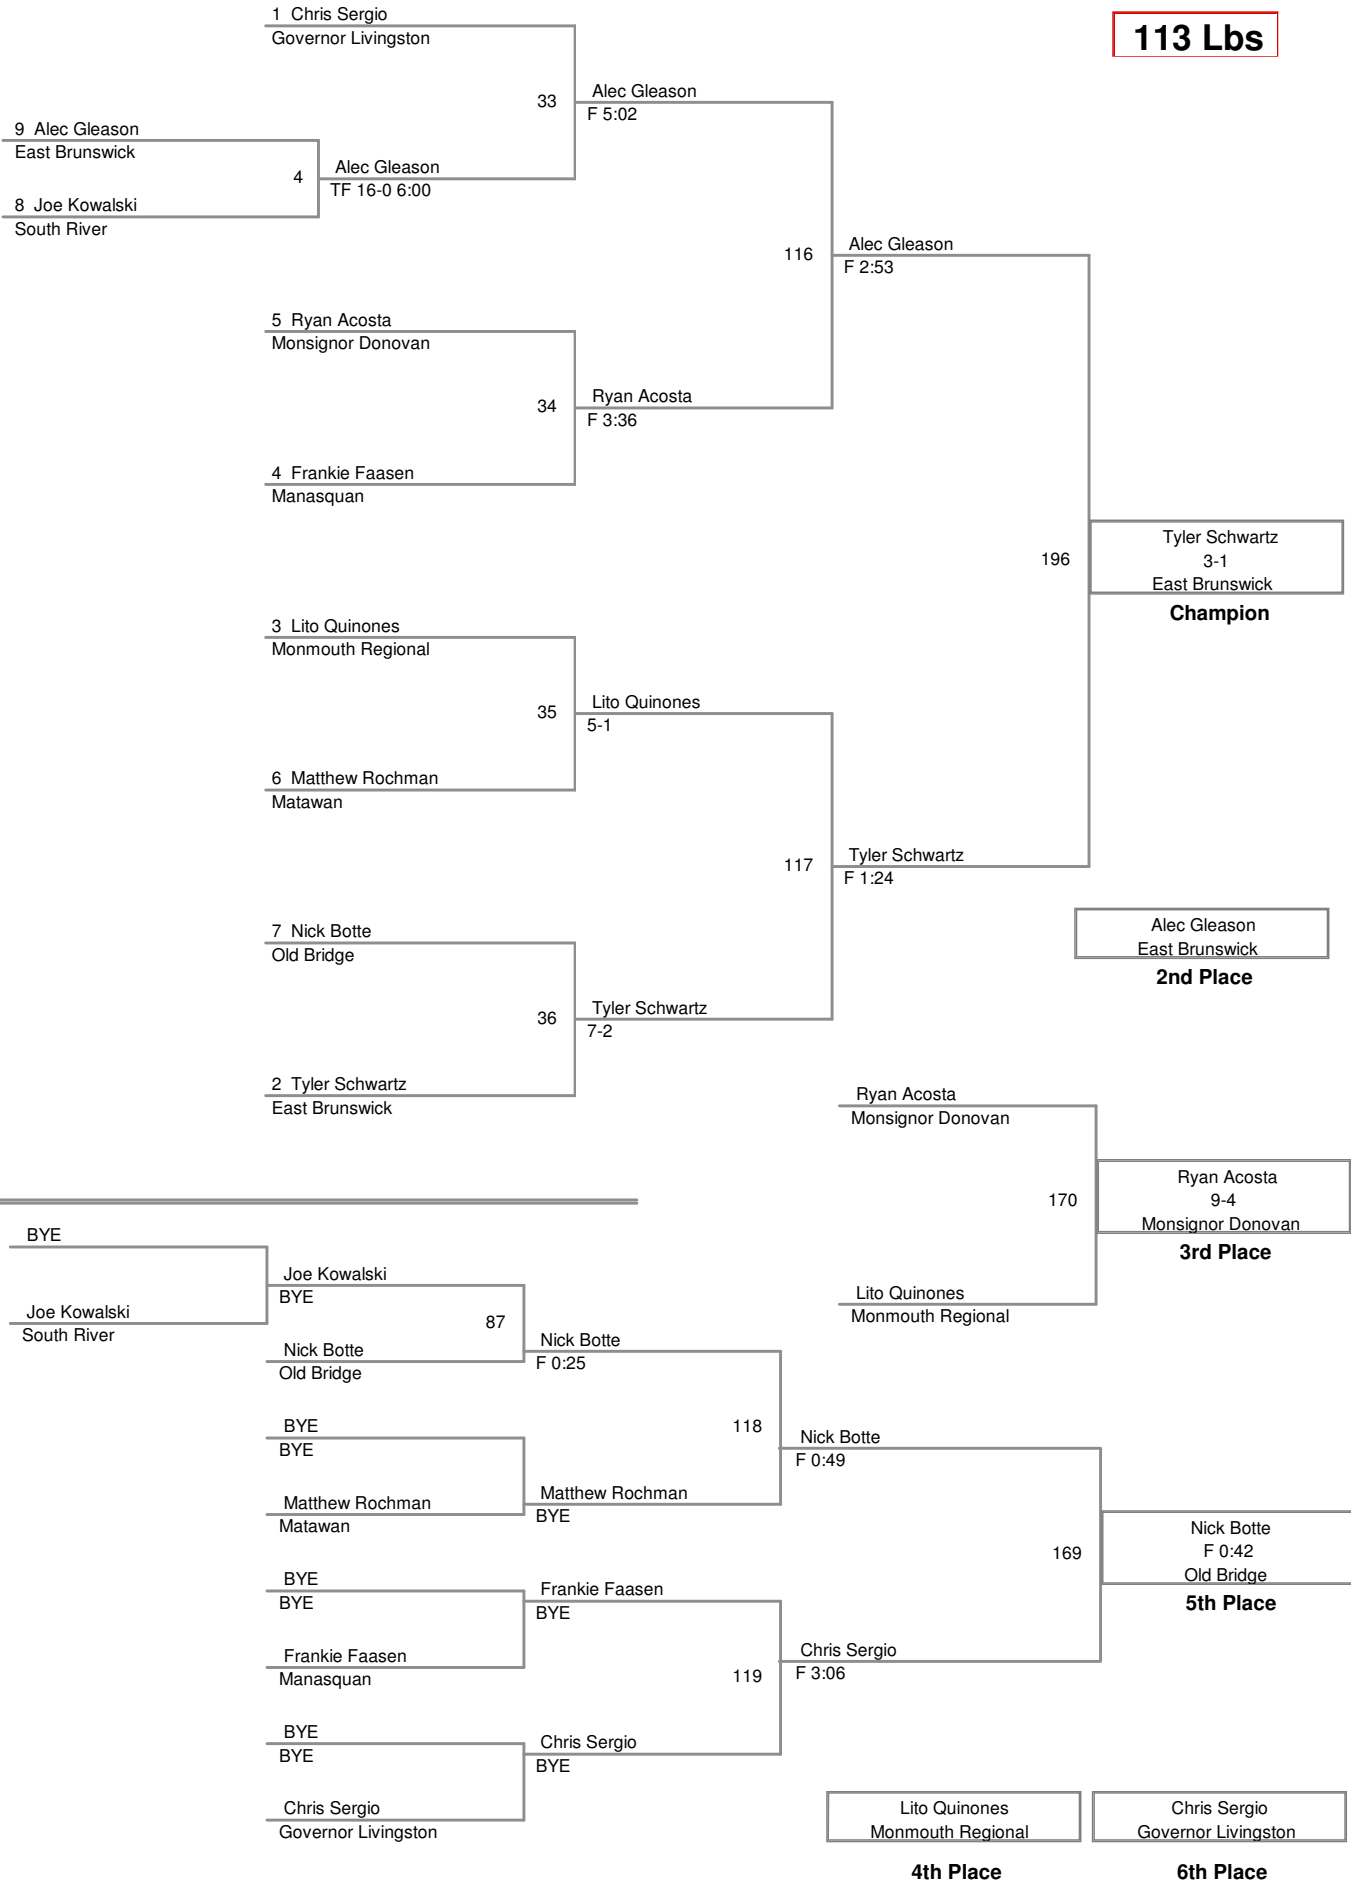

2013 ICEBREAKER
2013 ICEBREAKER Division

106 Lbs

**2013 ICEBREAKER
2013 ICEBREAKER Divisic**

113 Lbs

2013 ICEBREAKER
2013 ICEBREAKER Divisic

120 Lbs

2013 ICEBREAKER
2013 ICEBREAKER Division

126 Lbs