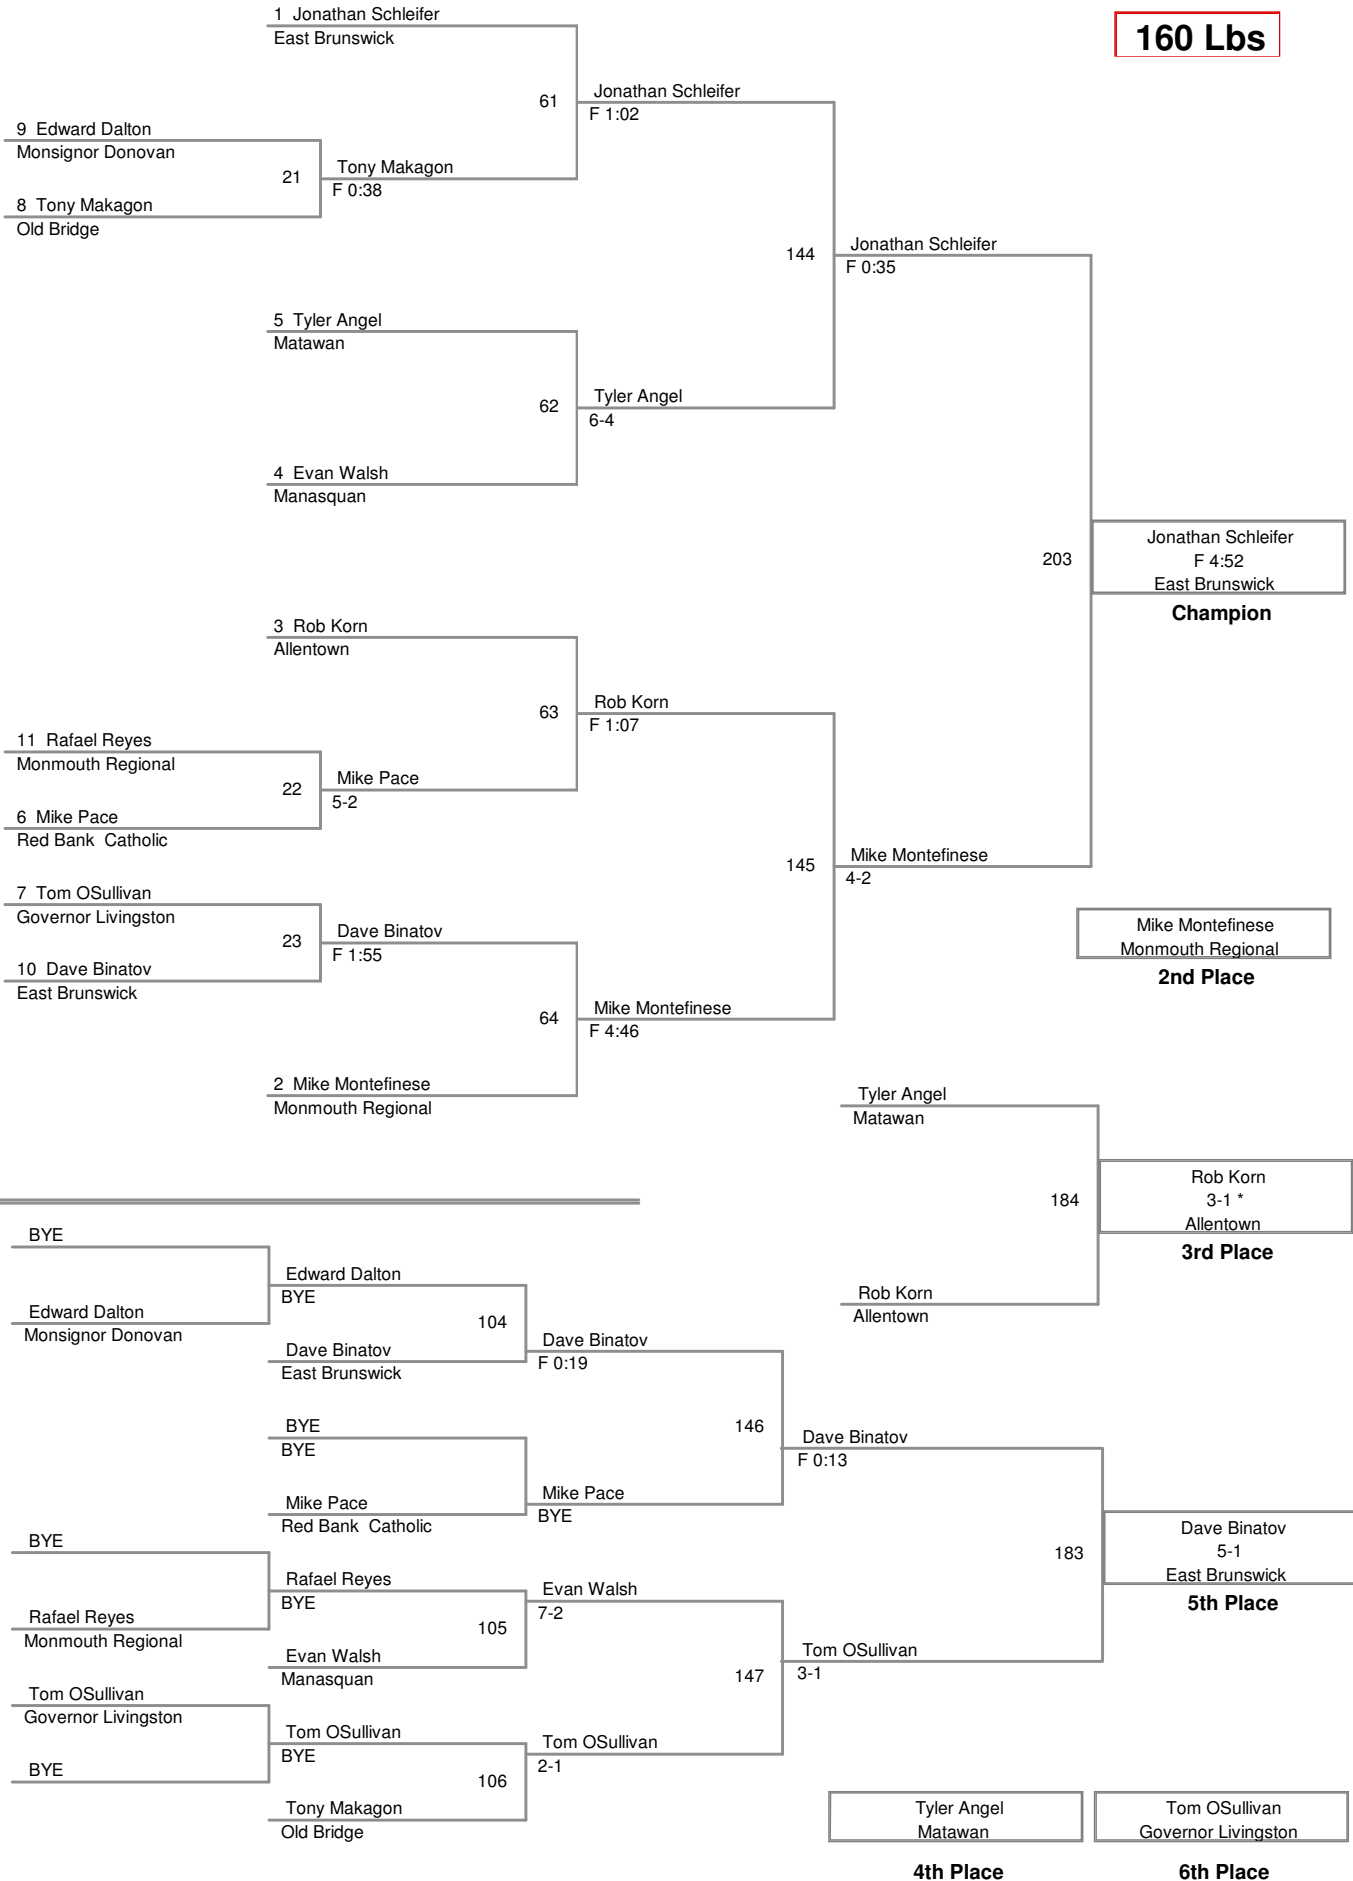

2013 ICEBREAKER
2013 ICEBREAKER Divisic

160 Lbs