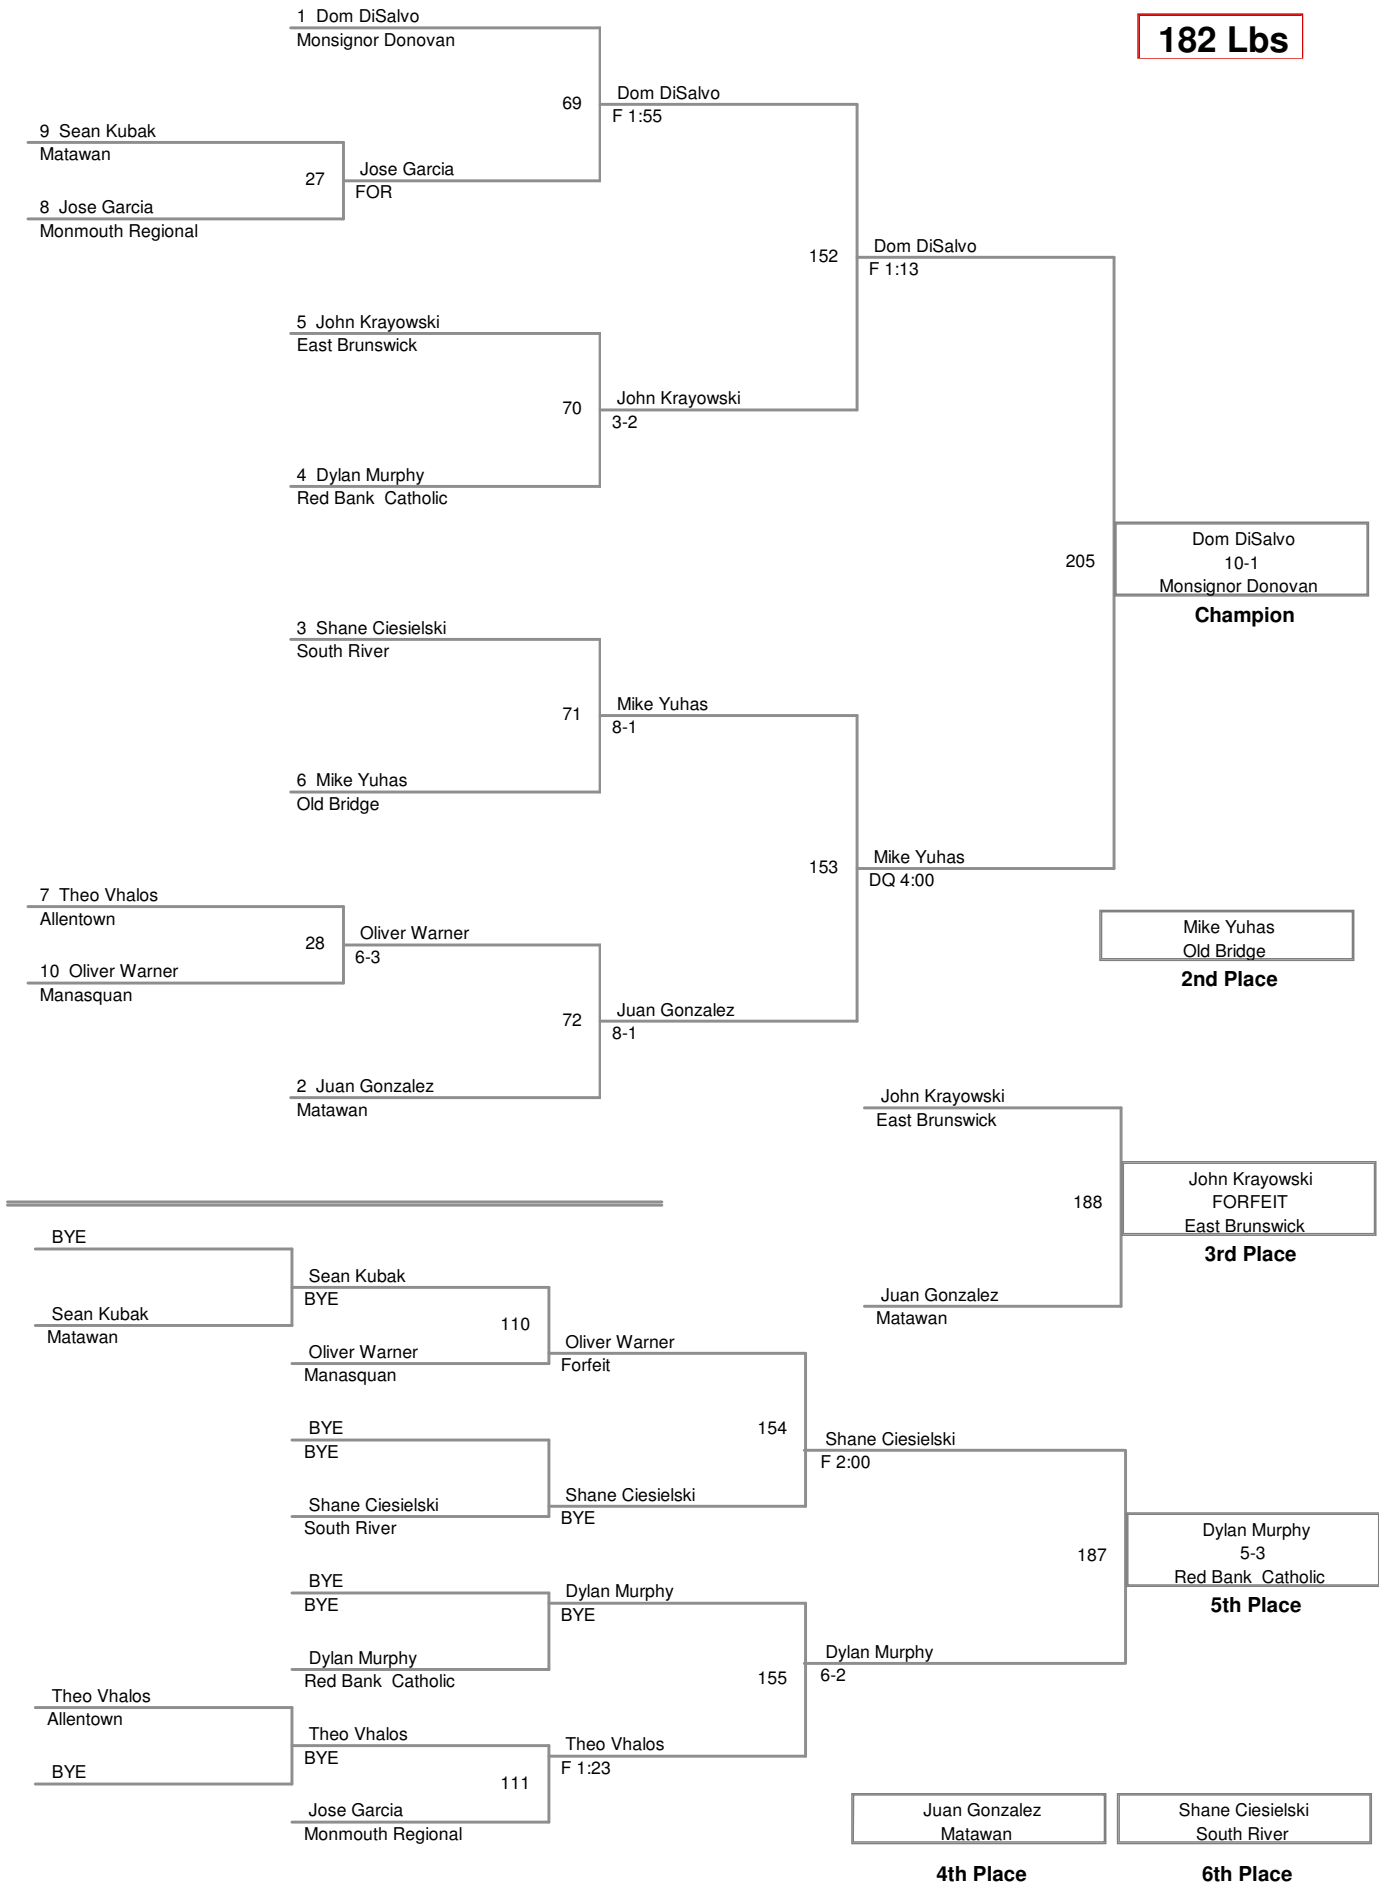

2013 ICEBREAKER
2013 ICEBREAKER Divisic

160 Lbs

2013 ICEBREAKER
2013 ICEBREAKER Divisic

170 Lbs

2013 ICEBREAKER
2013 ICEBREAKER Division

182 Lbs

2013 ICEBREAKER
2013 ICEBREAKER Divisic

195 Lbs