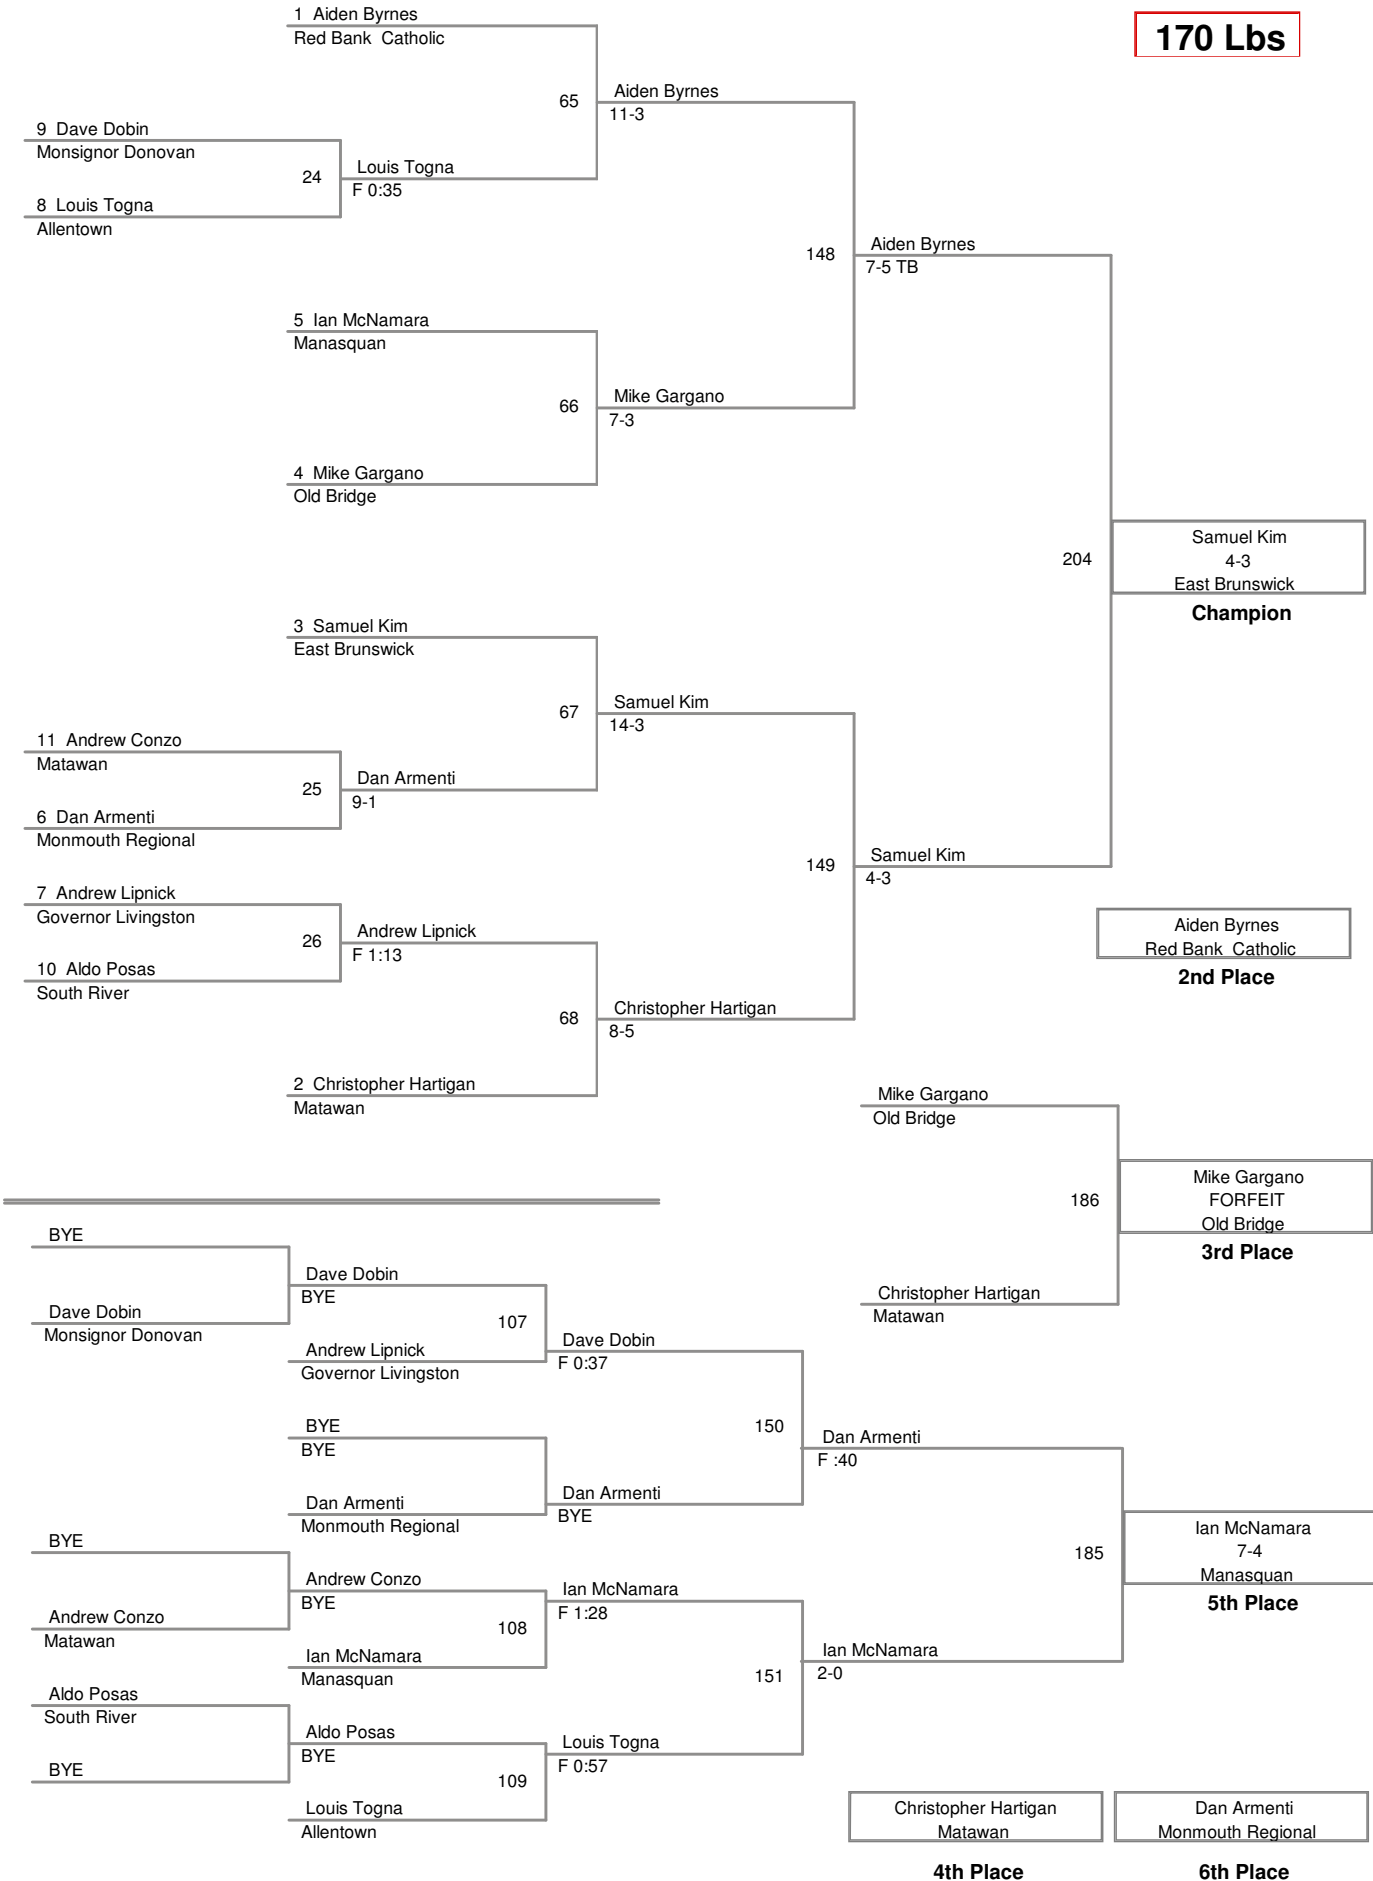

2013 ICEBREAKER
2013 ICEBREAKER Divisic

170 Lbs