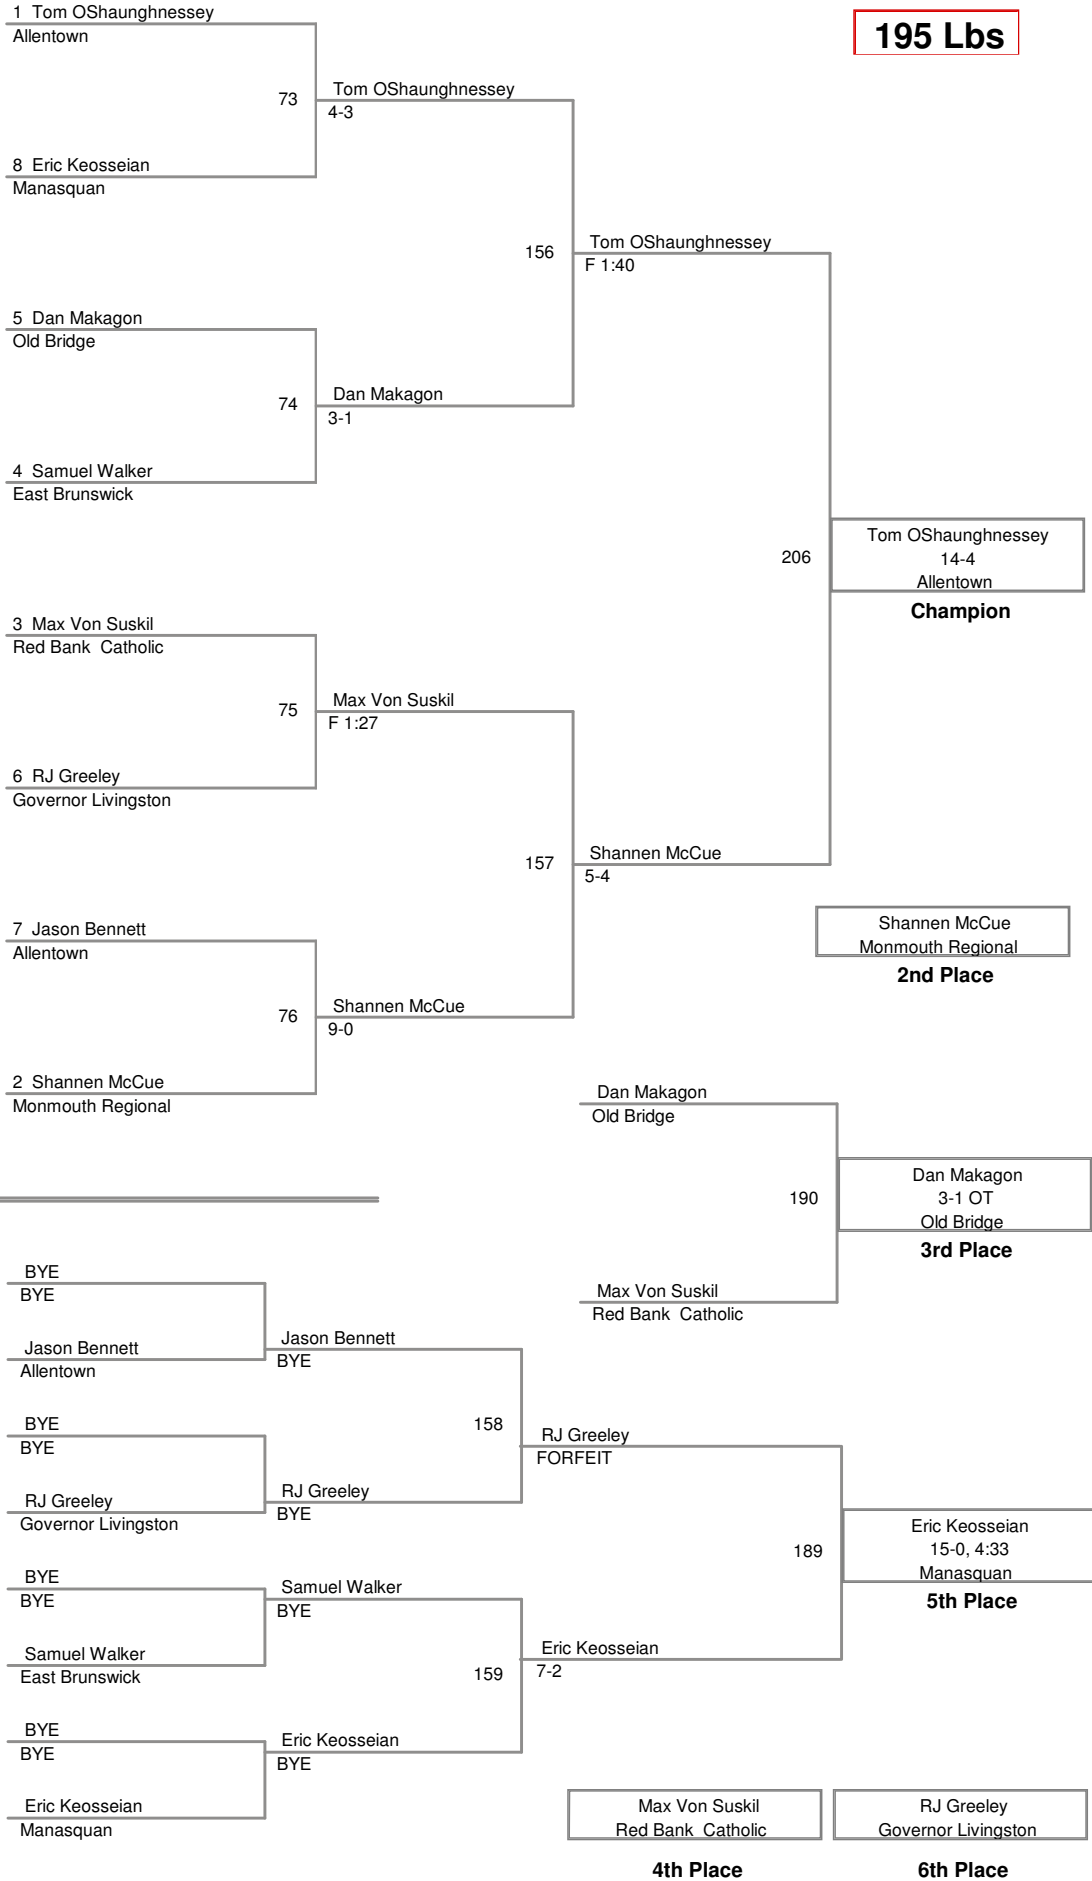

2013 ICEBREAKER
2013 ICEBREAKER Divisic

160 Lbs

2013 ICEBREAKER
2013 ICEBREAKER Divisic

170 Lbs

2013 ICEBREAKER
2013 ICEBREAKER Division

182 Lbs

2013 ICEBREAKER
2013 ICEBREAKER Divisic

195 Lbs