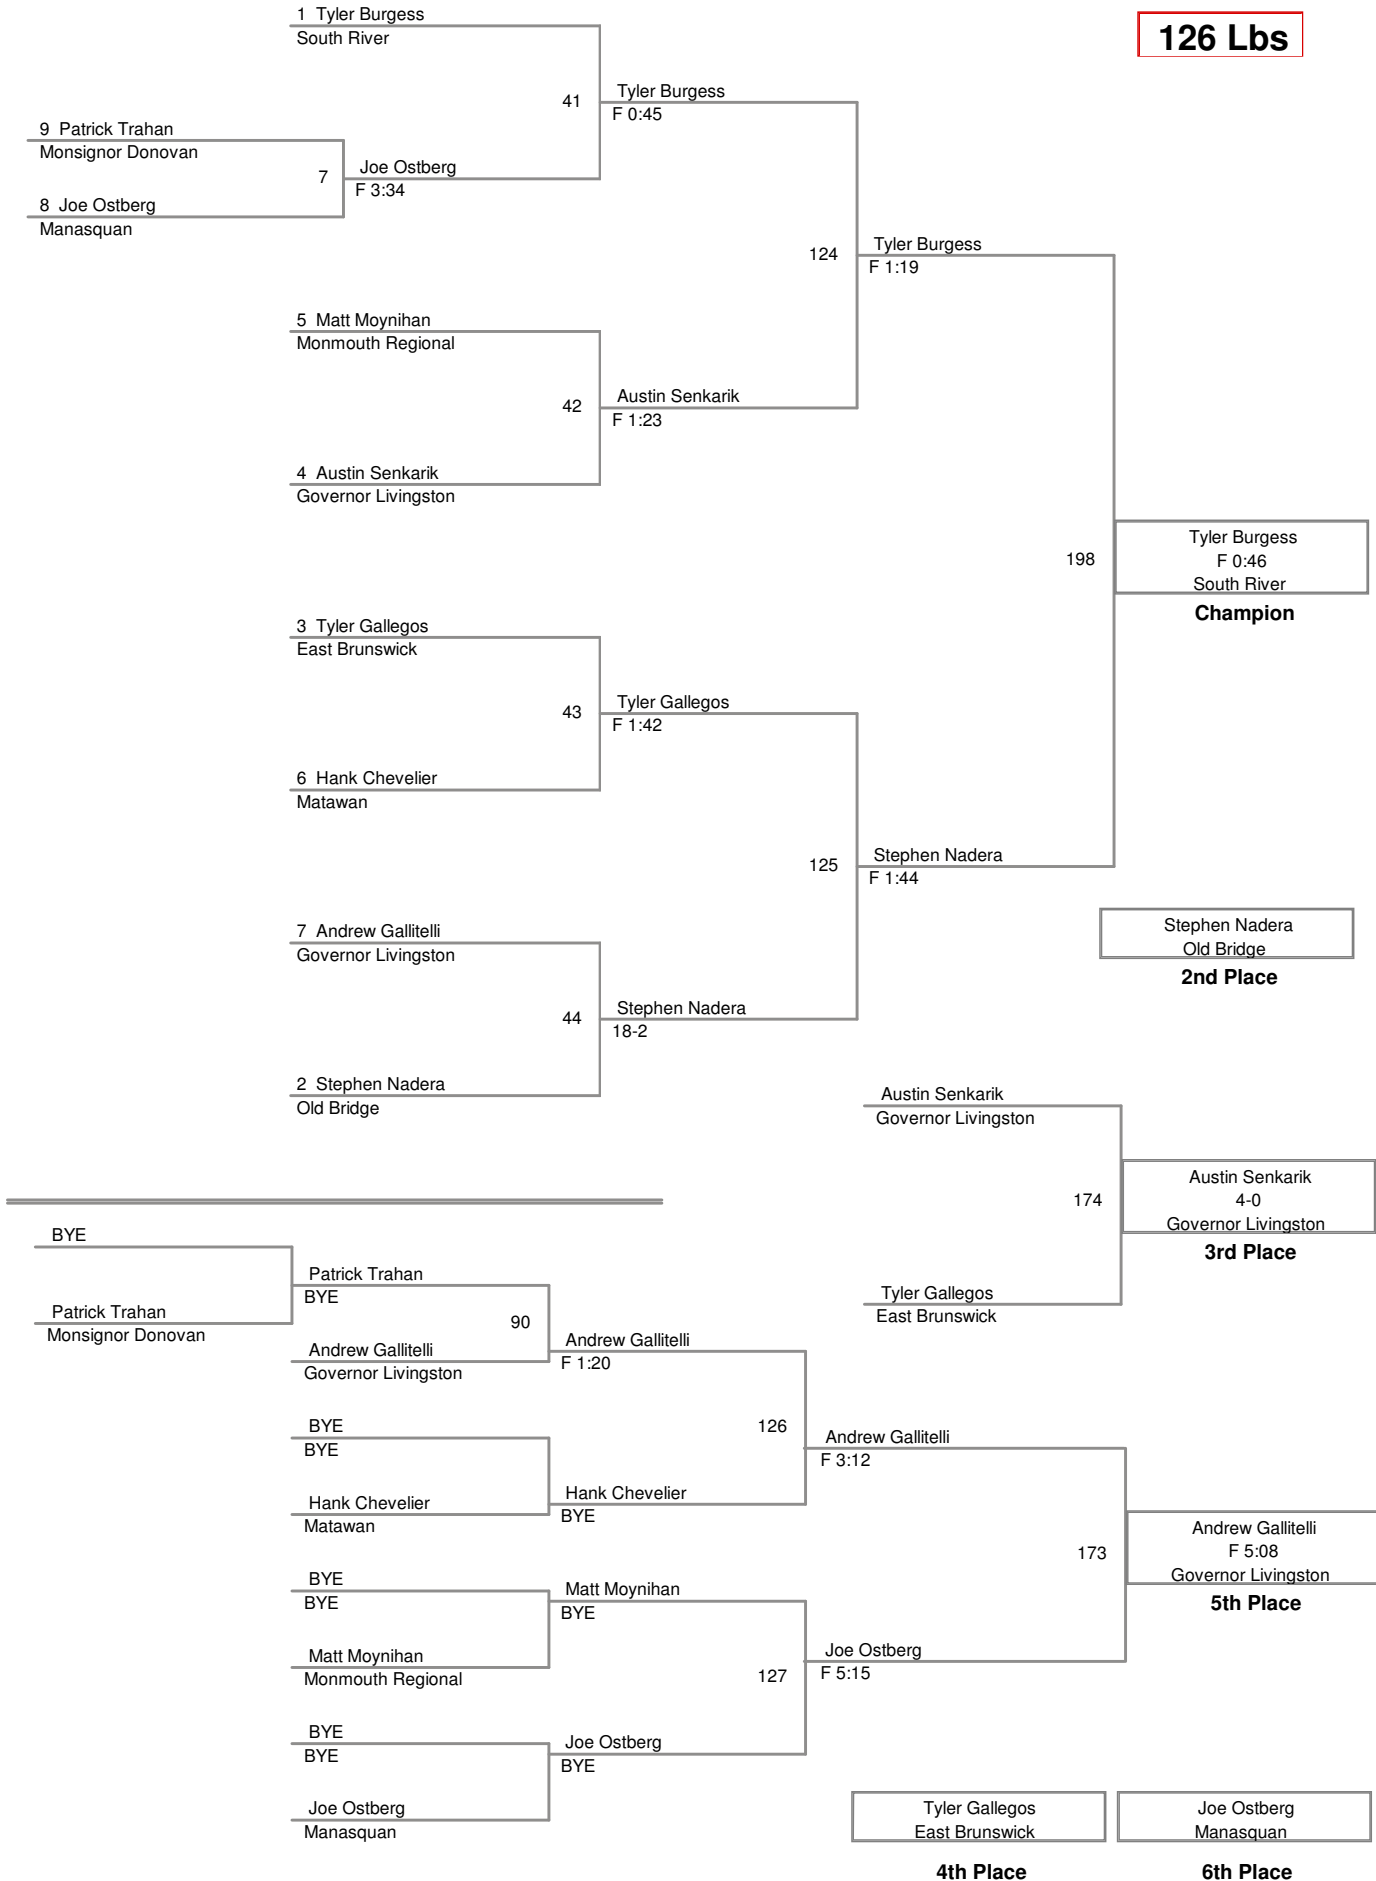

2013 ICEBREAKER
2013 ICEBREAKER Division

106 Lbs

**2013 ICEBREAKER
2013 ICEBREAKER Divisic**

113 Lbs

2013 ICEBREAKER
2013 ICEBREAKER Divisic

120 Lbs

2013 ICEBREAKER
2013 ICEBREAKER Division

126 Lbs