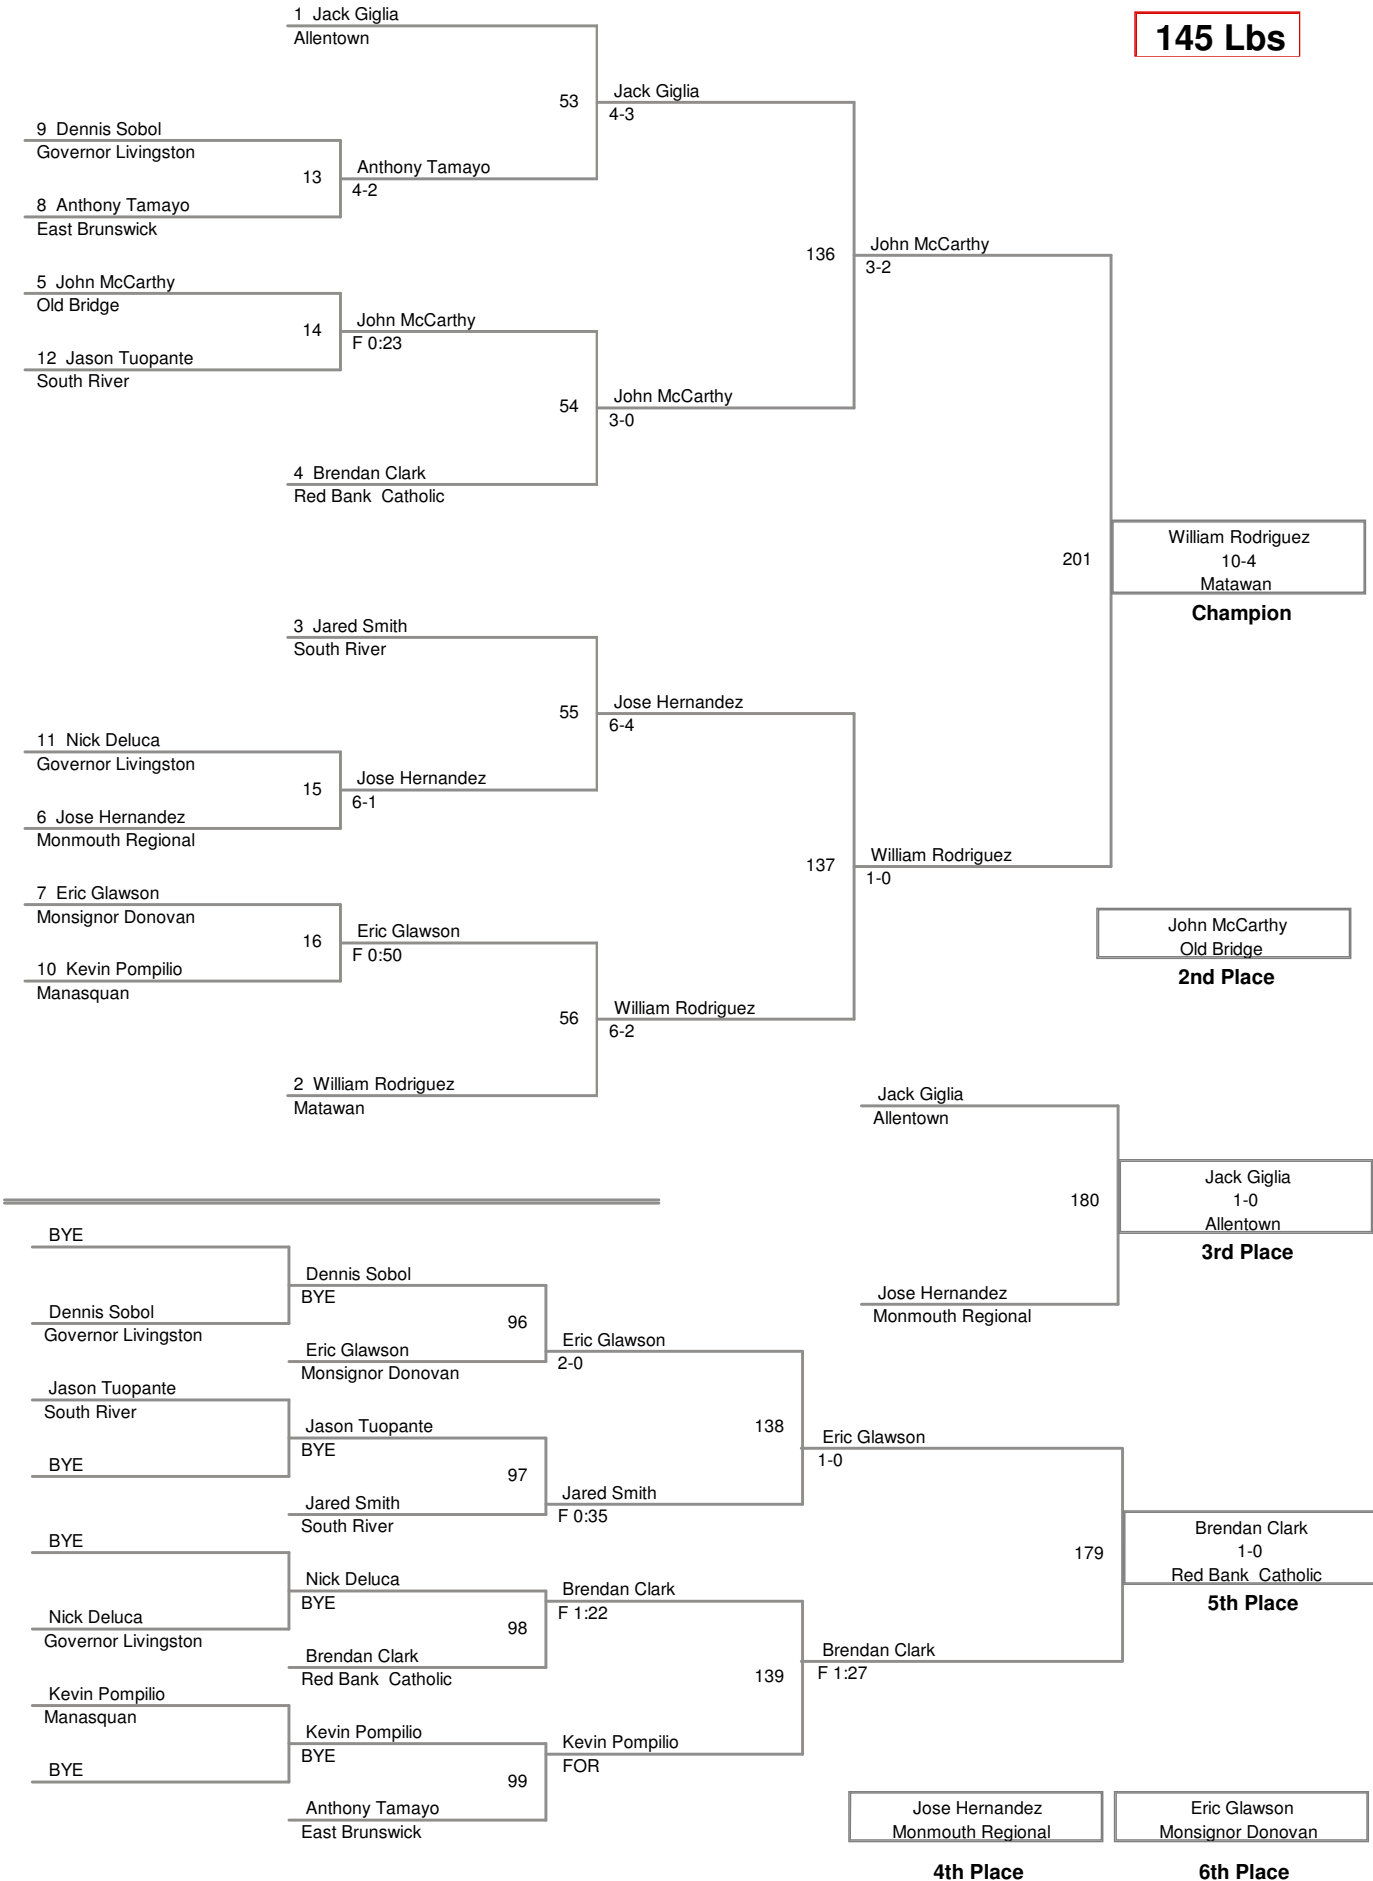

2013 ICEBREAKER
2013 ICEBREAKER Divisic

132 Lbs

2013 ICEBREAKER
2013 ICEBREAKER Division

138 Lbs

2013 ICEBREAKER
2013 ICEBREAKER Divisic

145 Lbs

2013 ICEBREAKER
2013 ICEBREAKER Divisic

152 Lbs