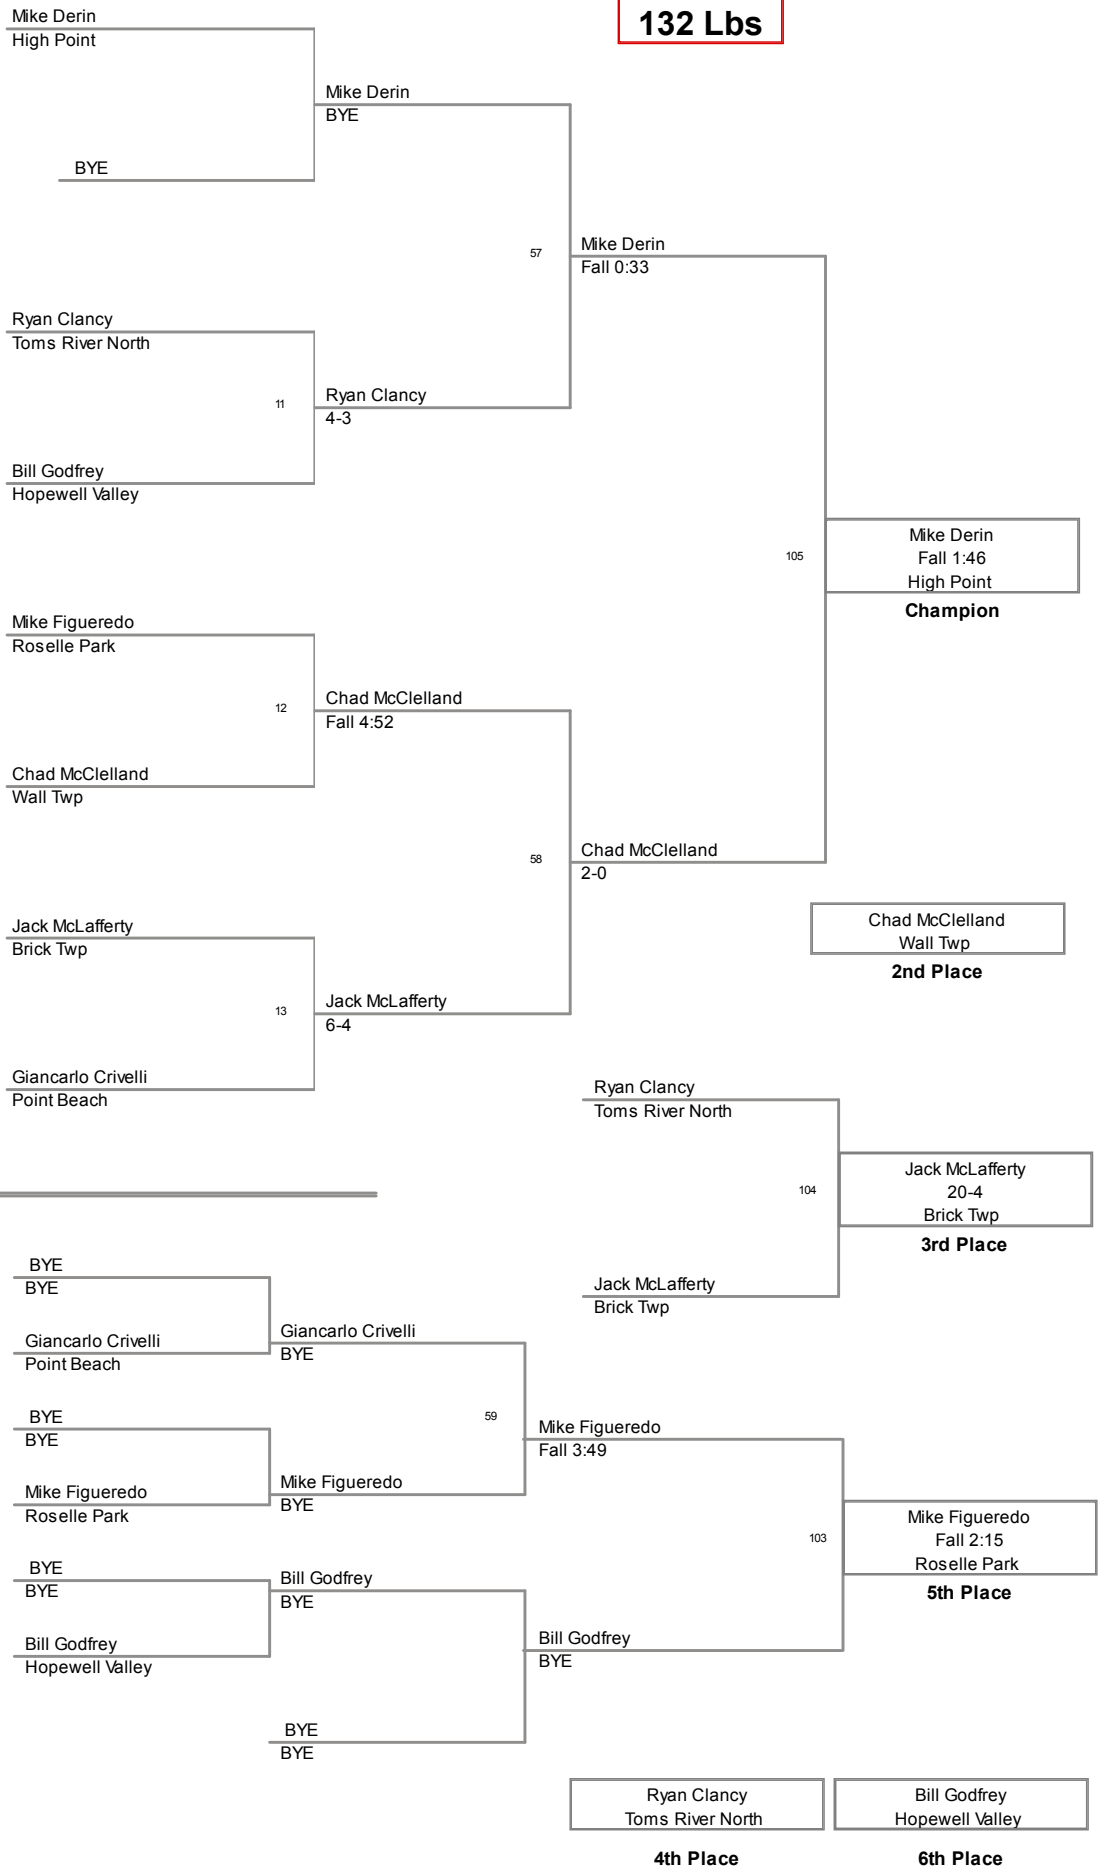

2013 Colt Classic
2013 Colt Class Division

106 Lbs

2013 Colt Classic
2013 Colt Class Division

113 Lbs

2013 Colt Classic
2013 Colt Class Division

120 Lbs

2013 Colt Classic
2013 Colt Class Division

126 Lbs

2013 Colt Classic
2013 Colt Class Division

132 Lbs

2013 Colt Classic
2013 Colt Class Division

138 Lbs

2013 Colt Classic
2013 Colt Class Division

145 Lbs

2013 Colt Classic
2013 Colt Class Division

152 Lbs