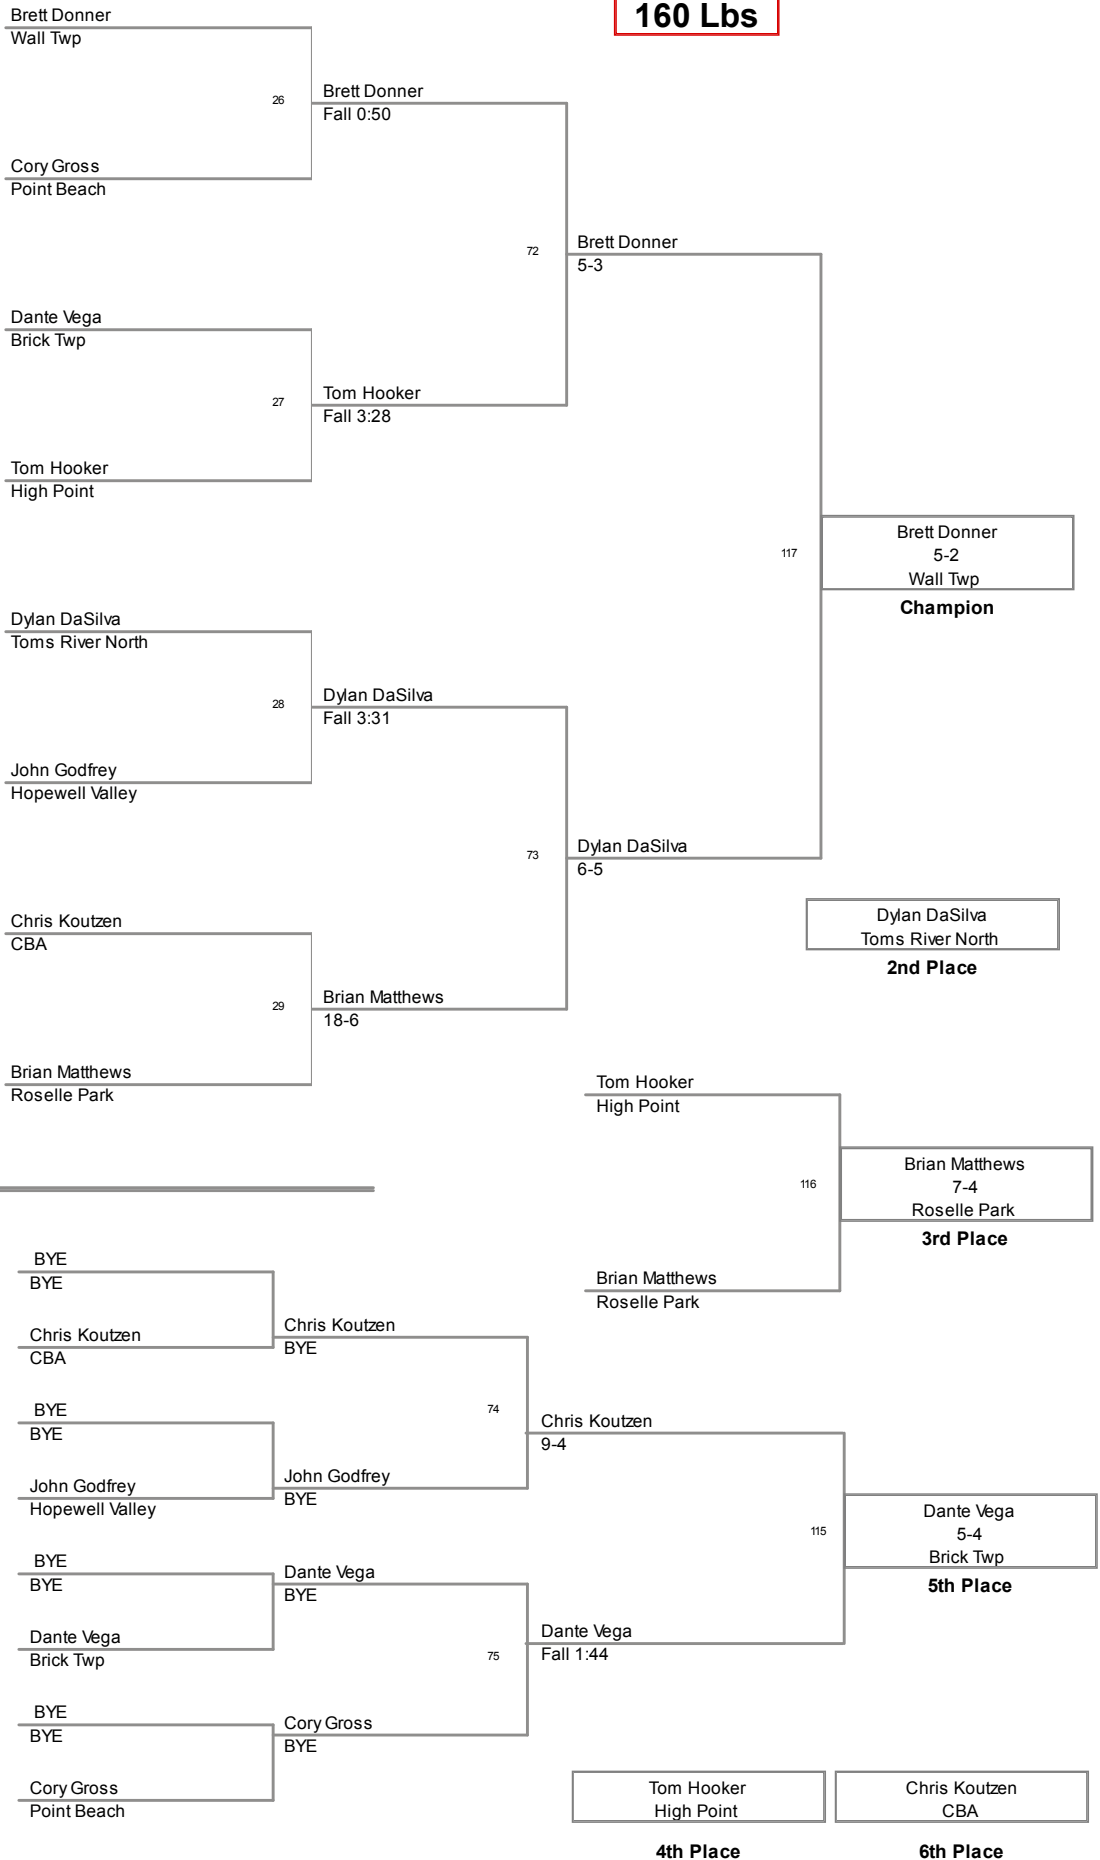

2013 Colt Classic
2013 Colt Class Division

160 Lbs