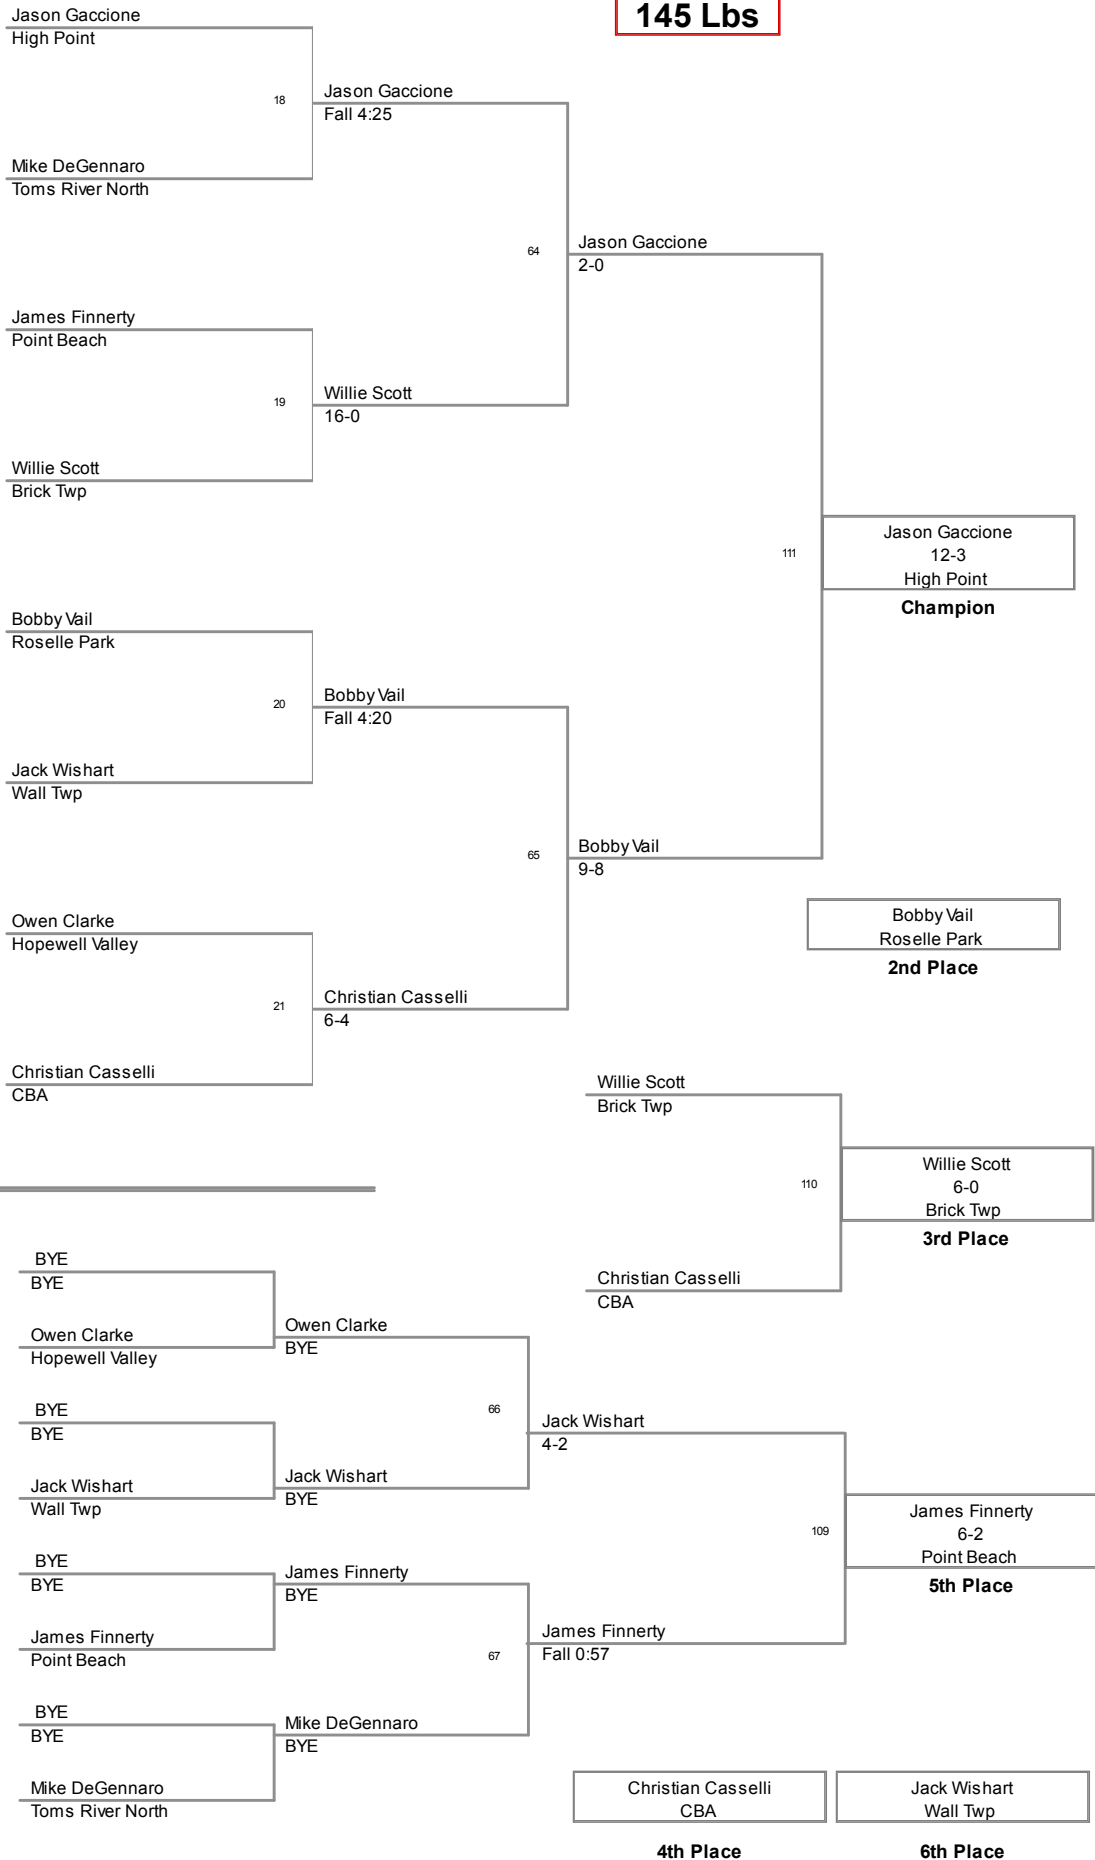

2013 Colt Classic
2013 Colt Class Division

132 Lbs

2013 Colt Classic
2013 Colt Class Division

138 Lbs

2013 Colt Classic
2013 Colt Class Division

145 Lbs

2013 Colt Classic
2013 Colt Class Division

152 Lbs