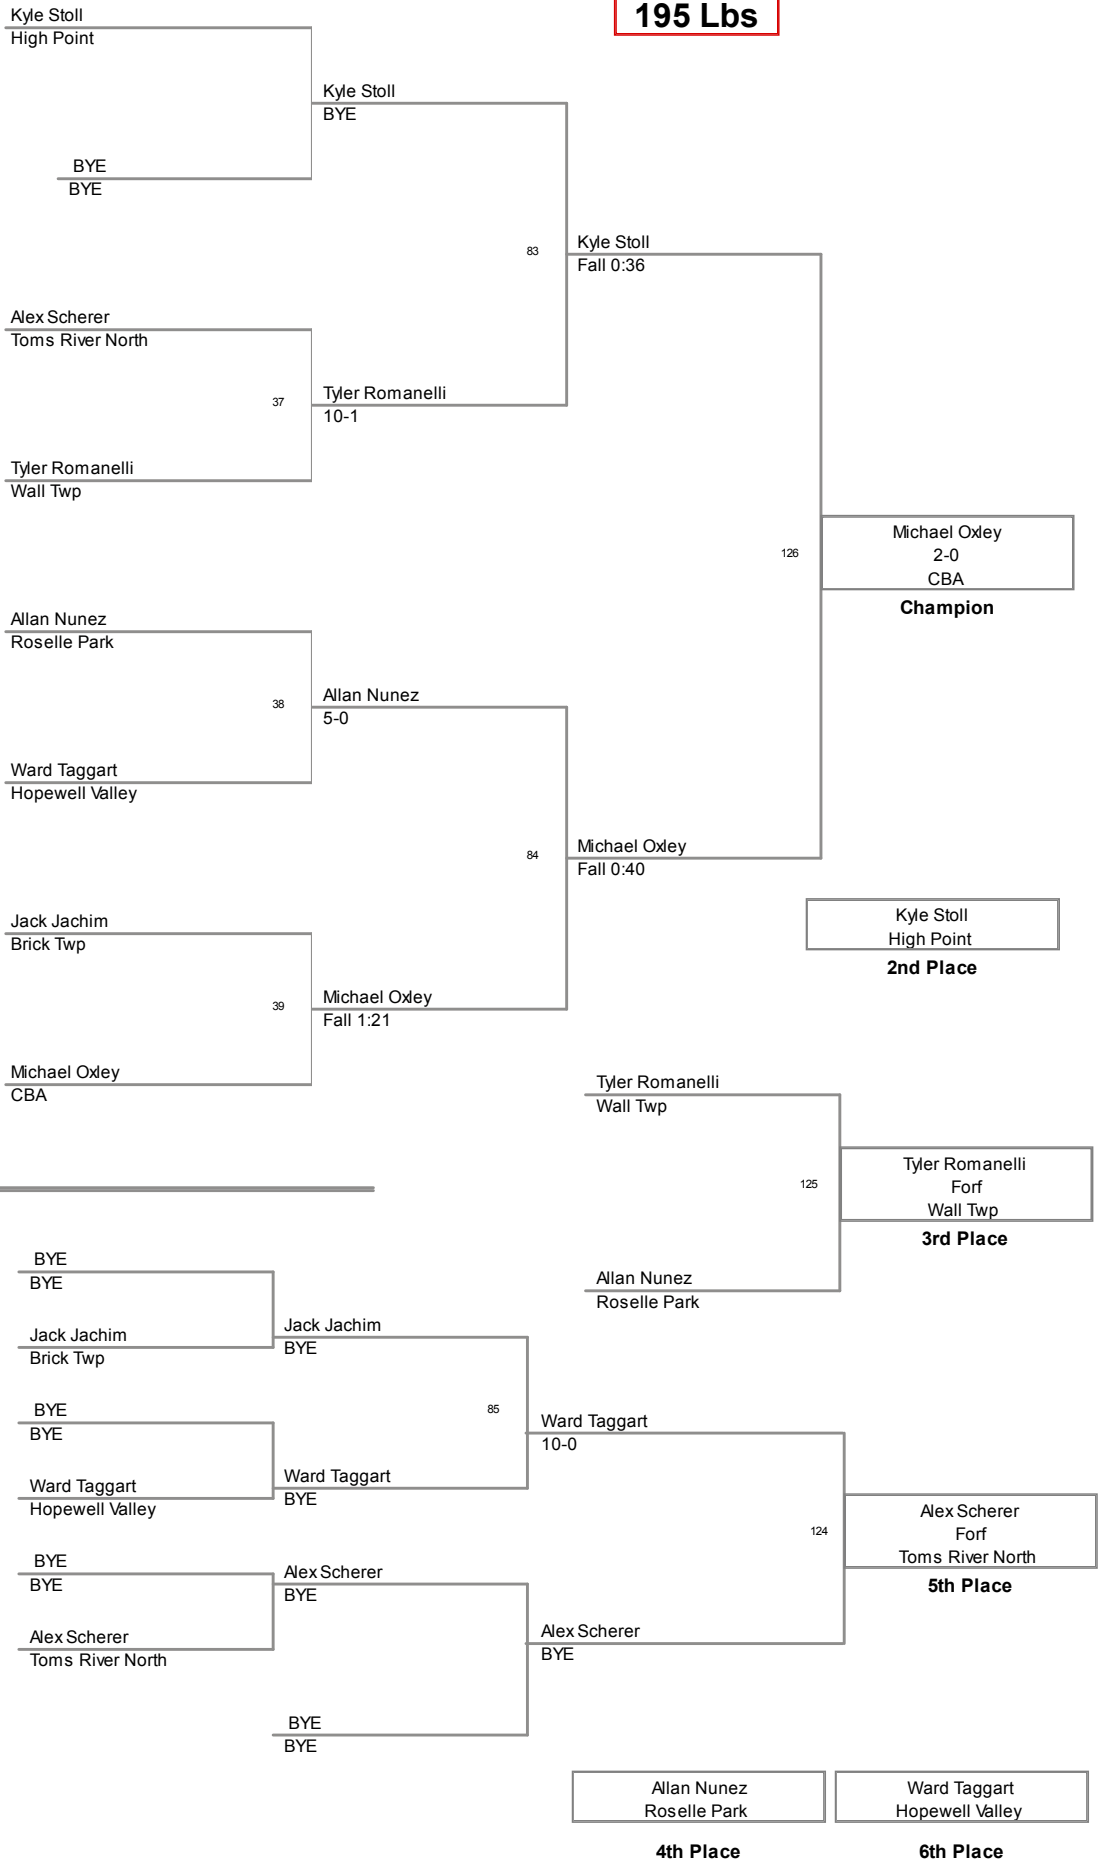

2013 Colt Classic
2013 Colt Class Division

160 Lbs

2013 Colt Classic
2013 Colt Class Division

170 Lbs

2013 Colt Classic
2013 Colt Class Division

182 Lbs

2013 Colt Classic
2013 Colt Class Division

195 Lbs