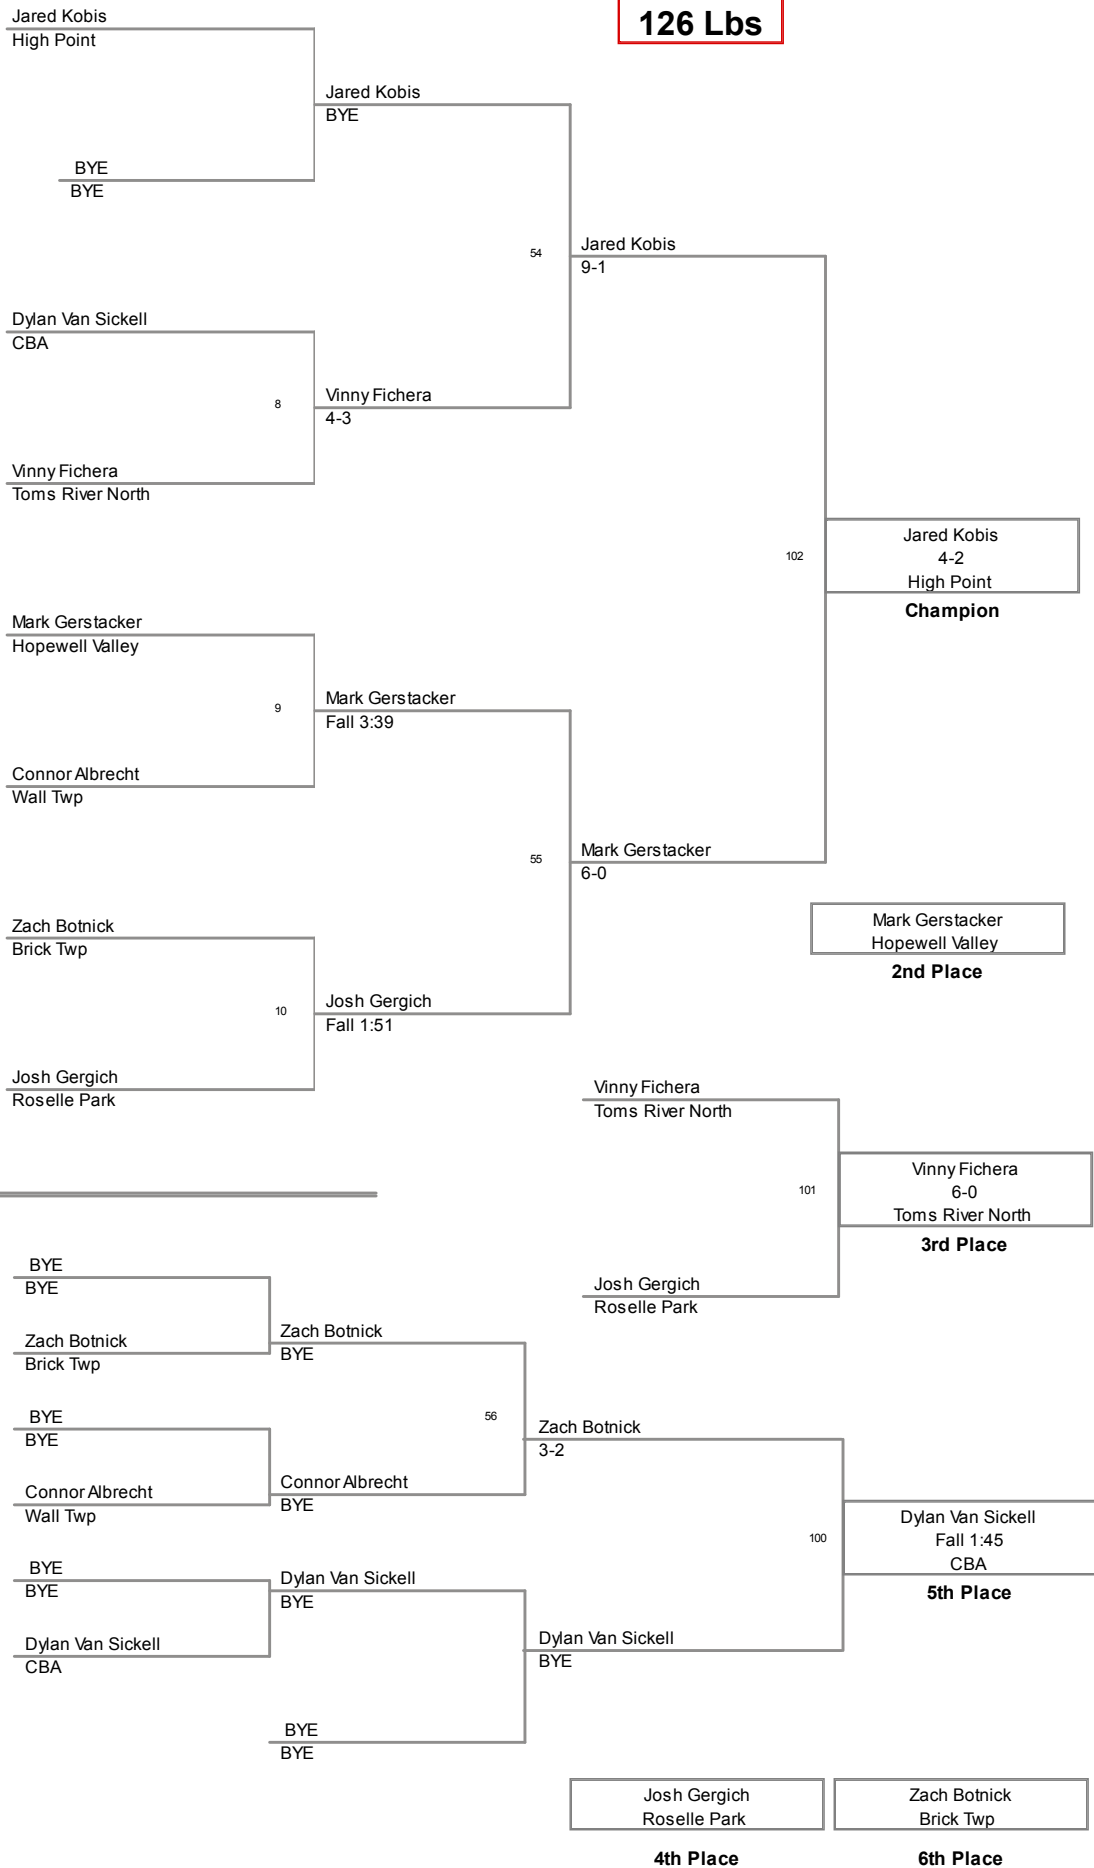

2013 Colt Classic
2013 Colt Class Division

106 Lbs

2013 Colt Classic
2013 Colt Class Division

113 Lbs

2013 Colt Classic
2013 Colt Class Division

120 Lbs

2013 Colt Classic
2013 Colt Class Division

126 Lbs