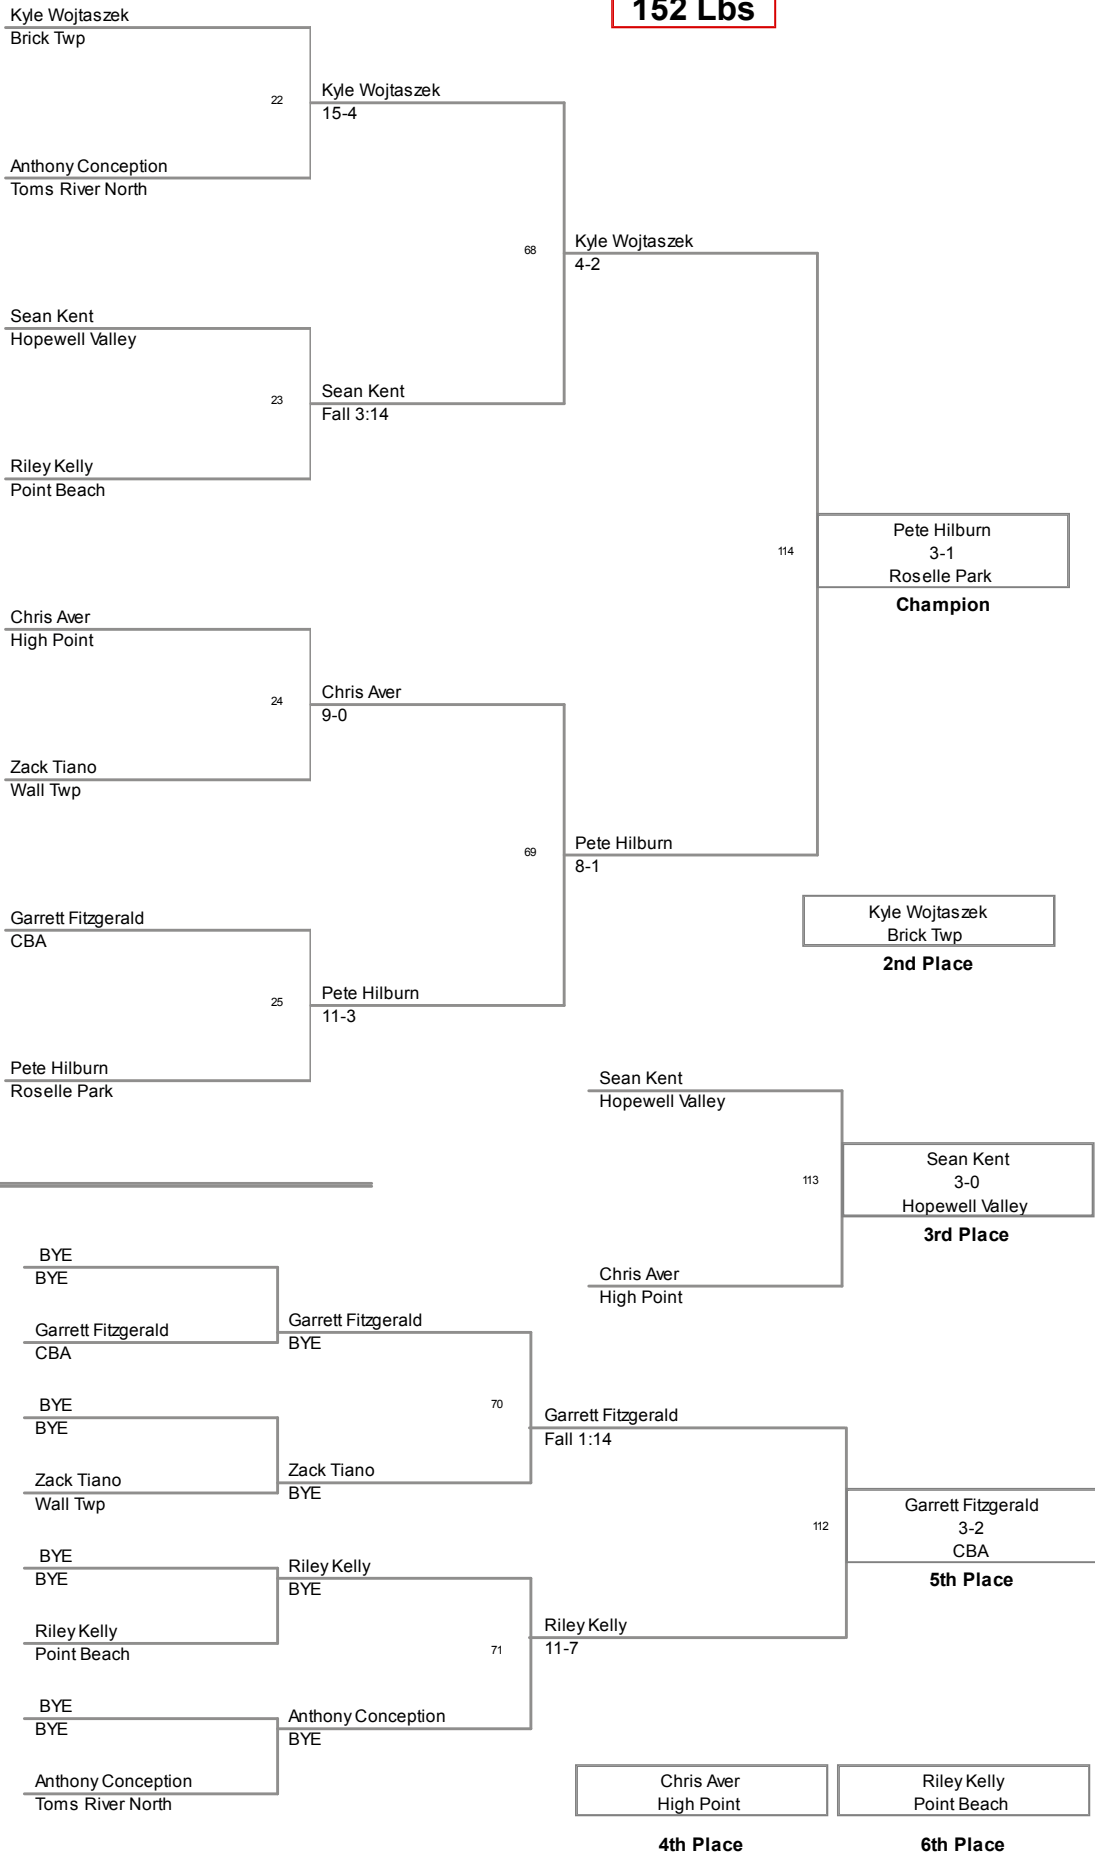

2013 Colt Classic
2013 Colt Class Division

132 Lbs

2013 Colt Classic
2013 Colt Class Division

138 Lbs

2013 Colt Classic
2013 Colt Class Division

145 Lbs

2013 Colt Classic
2013 Colt Class Division

152 Lbs