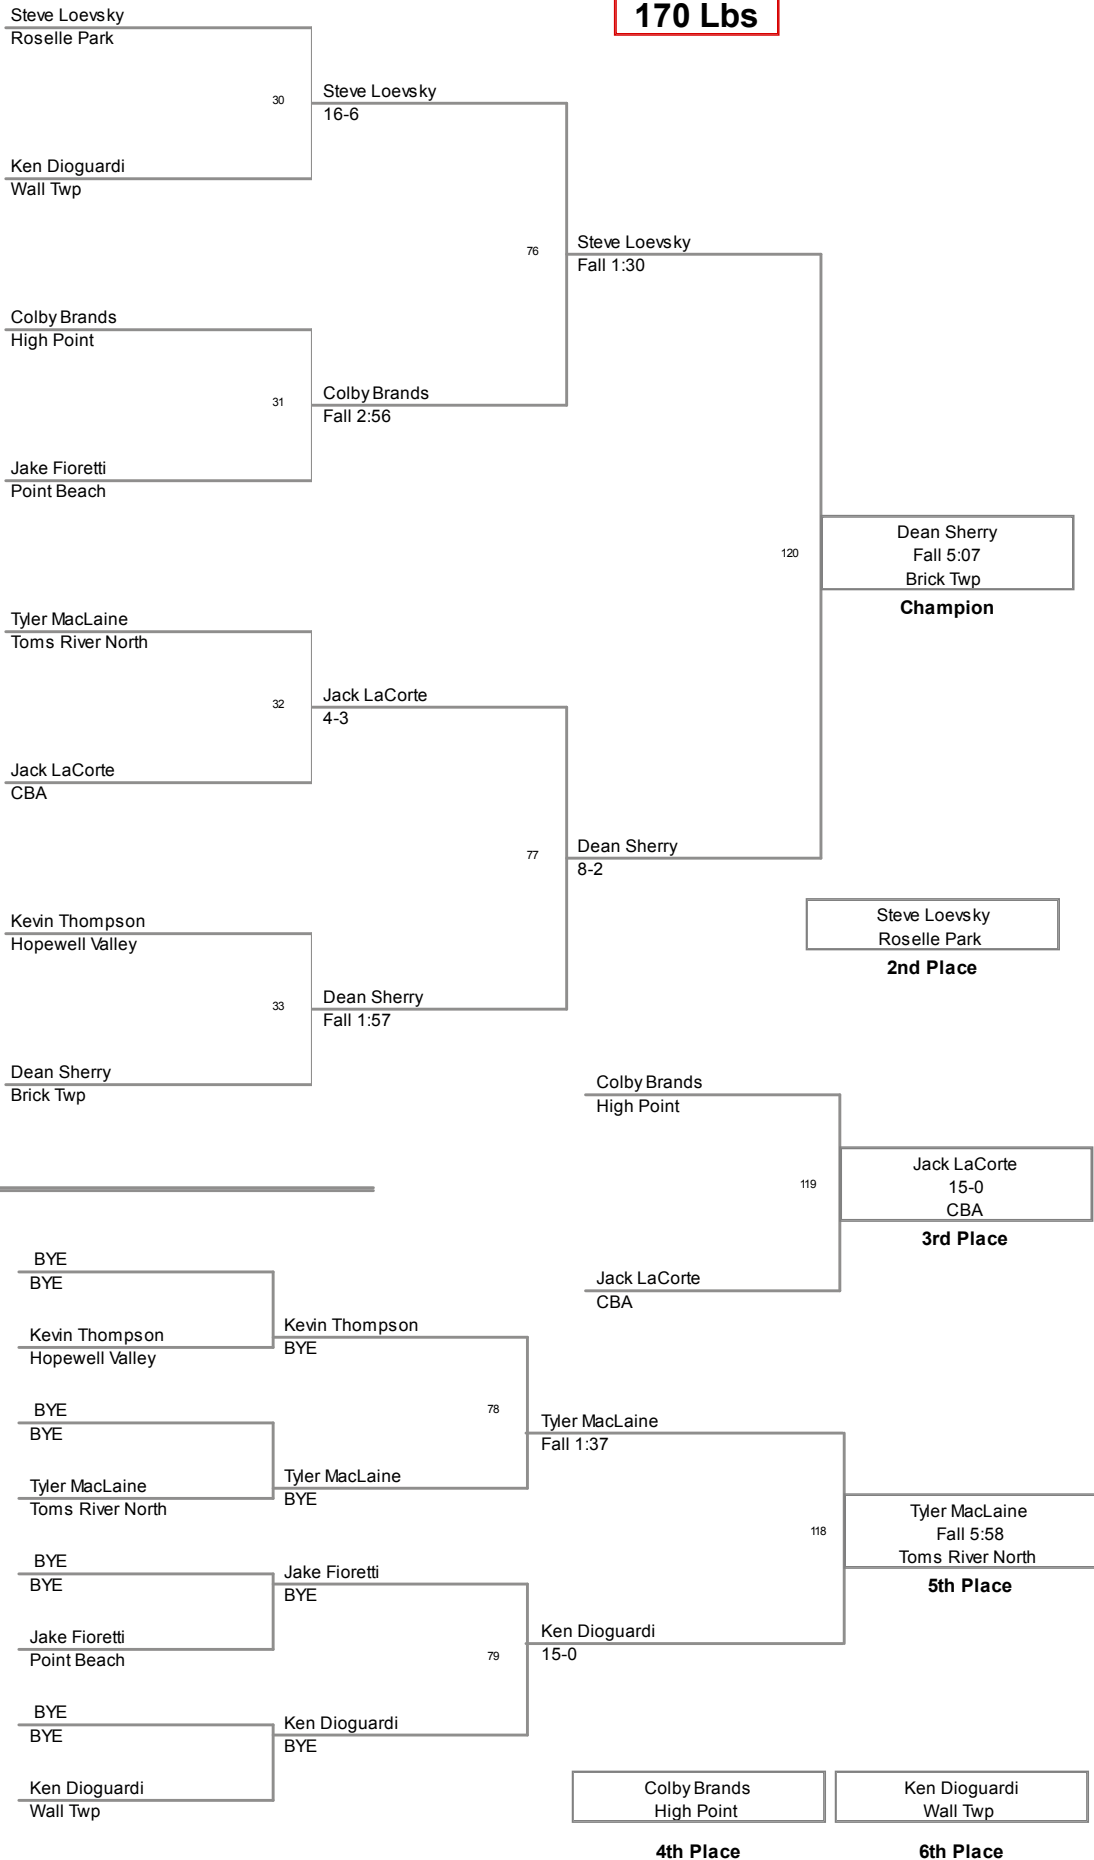

2013 Colt Classic
2013 Colt Class Division

170 Lbs