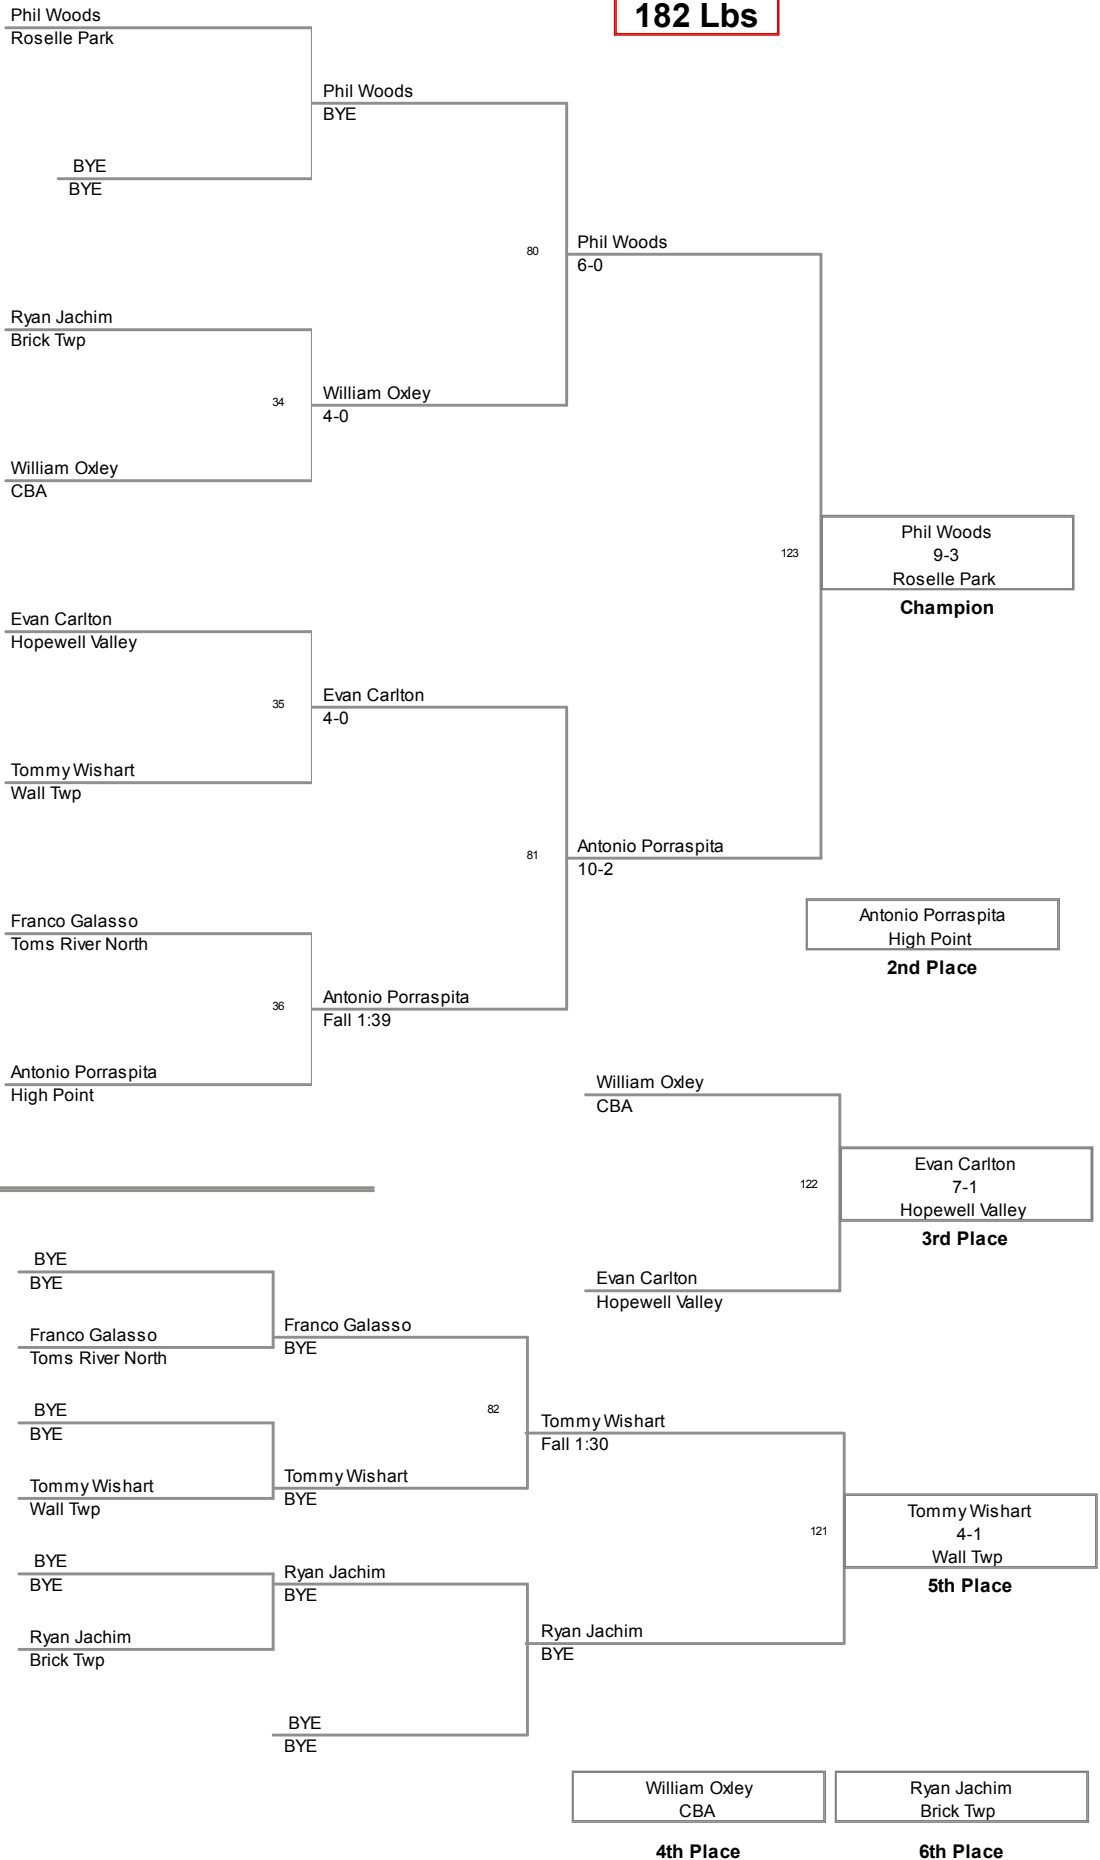

2013 Colt Classic
2013 Colt Class Division

160 Lbs

2013 Colt Classic
2013 Colt Class Division

170 Lbs

2013 Colt Classic
2013 Colt Class Division

182 Lbs

2013 Colt Classic
2013 Colt Class Division

195 Lbs