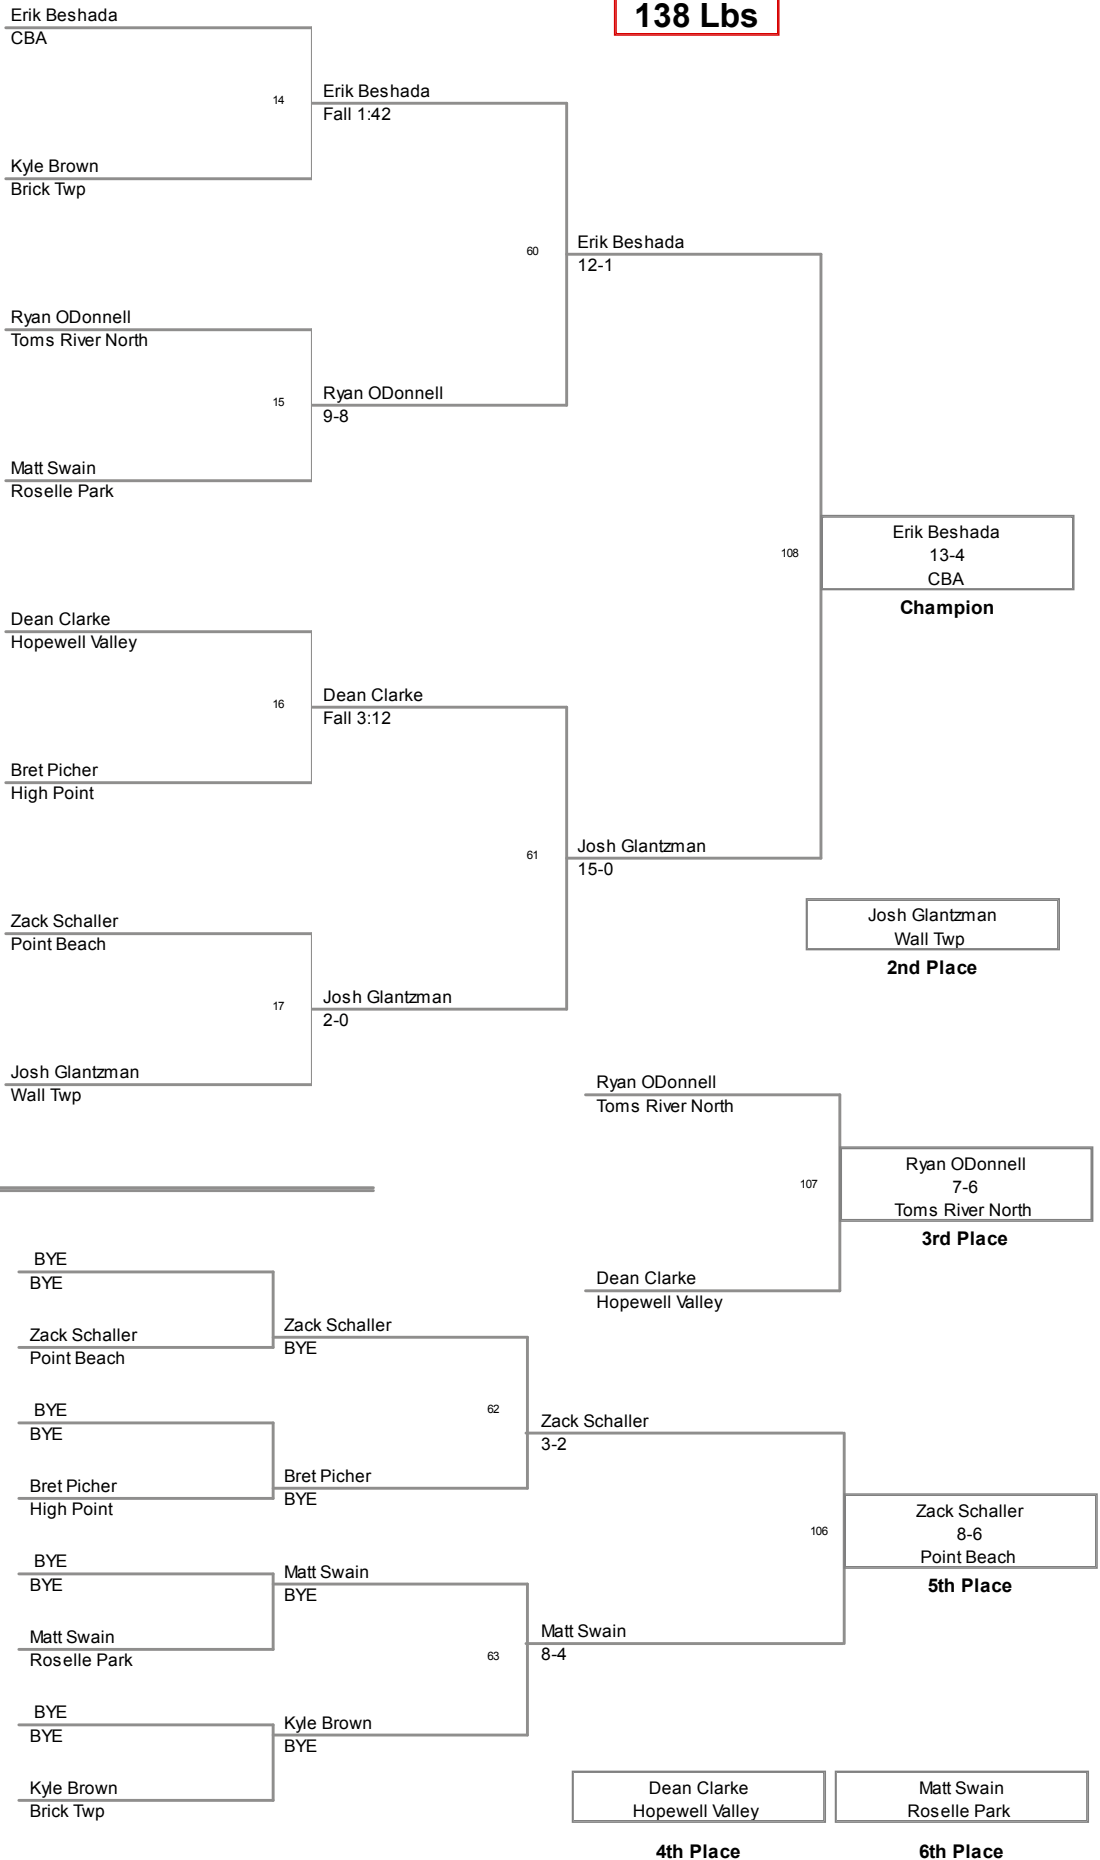

2013 Colt Classic
2013 Colt Class Division

138 Lbs