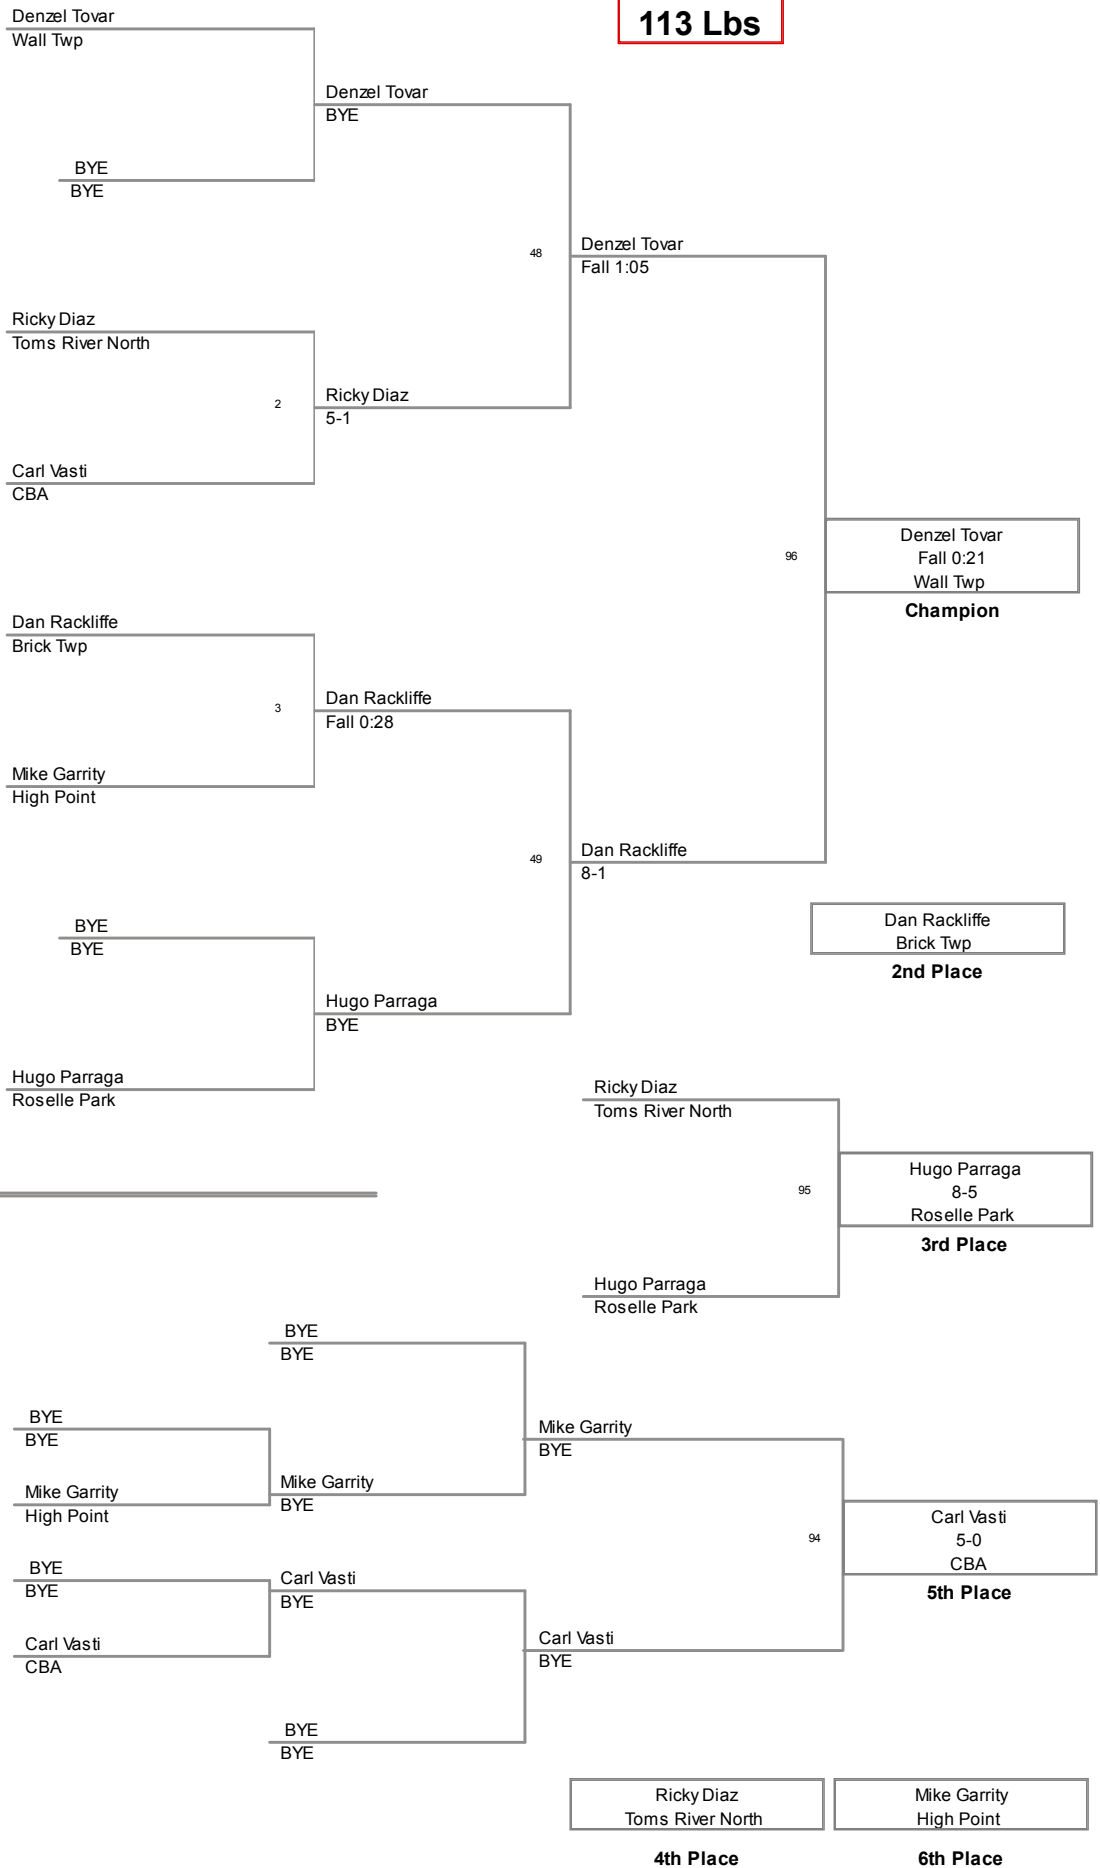

2013 Colt Classic
2013 Colt Class Division

106 Lbs

2013 Colt Classic
2013 Colt Class Division

113 Lbs

2013 Colt Classic
2013 Colt Class Division

120 Lbs

2013 Colt Classic
2013 Colt Class Division

126 Lbs

2013 Colt Classic
2013 Colt Class Division

132 Lbs

2013 Colt Classic
2013 Colt Class Division

138 Lbs

2013 Colt Classic
2013 Colt Class Division

145 Lbs

2013 Colt Classic
2013 Colt Class Division

152 Lbs