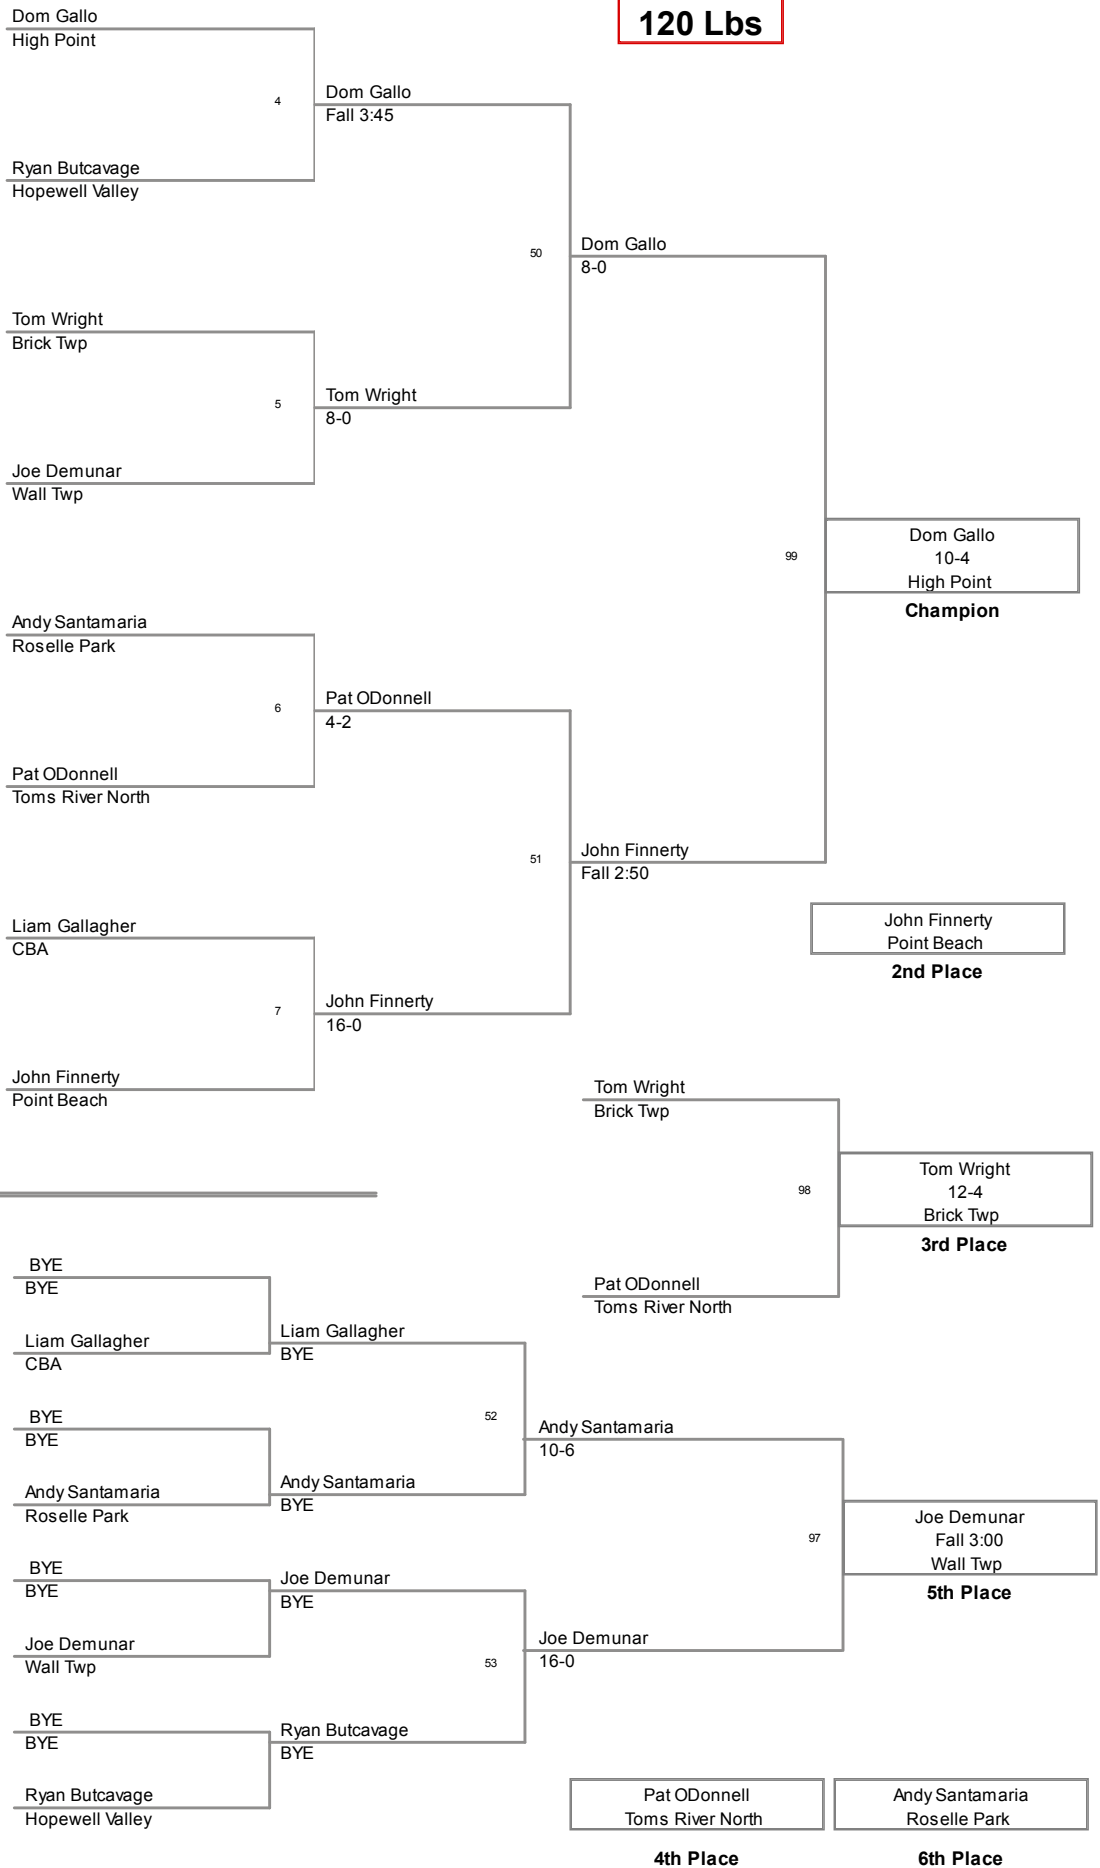

2013 Colt Classic
2013 Colt Class Division

106 Lbs

2013 Colt Classic
2013 Colt Class Division

113 Lbs

2013 Colt Classic
2013 Colt Class Division

120 Lbs

2013 Colt Classic
2013 Colt Class Division

126 Lbs