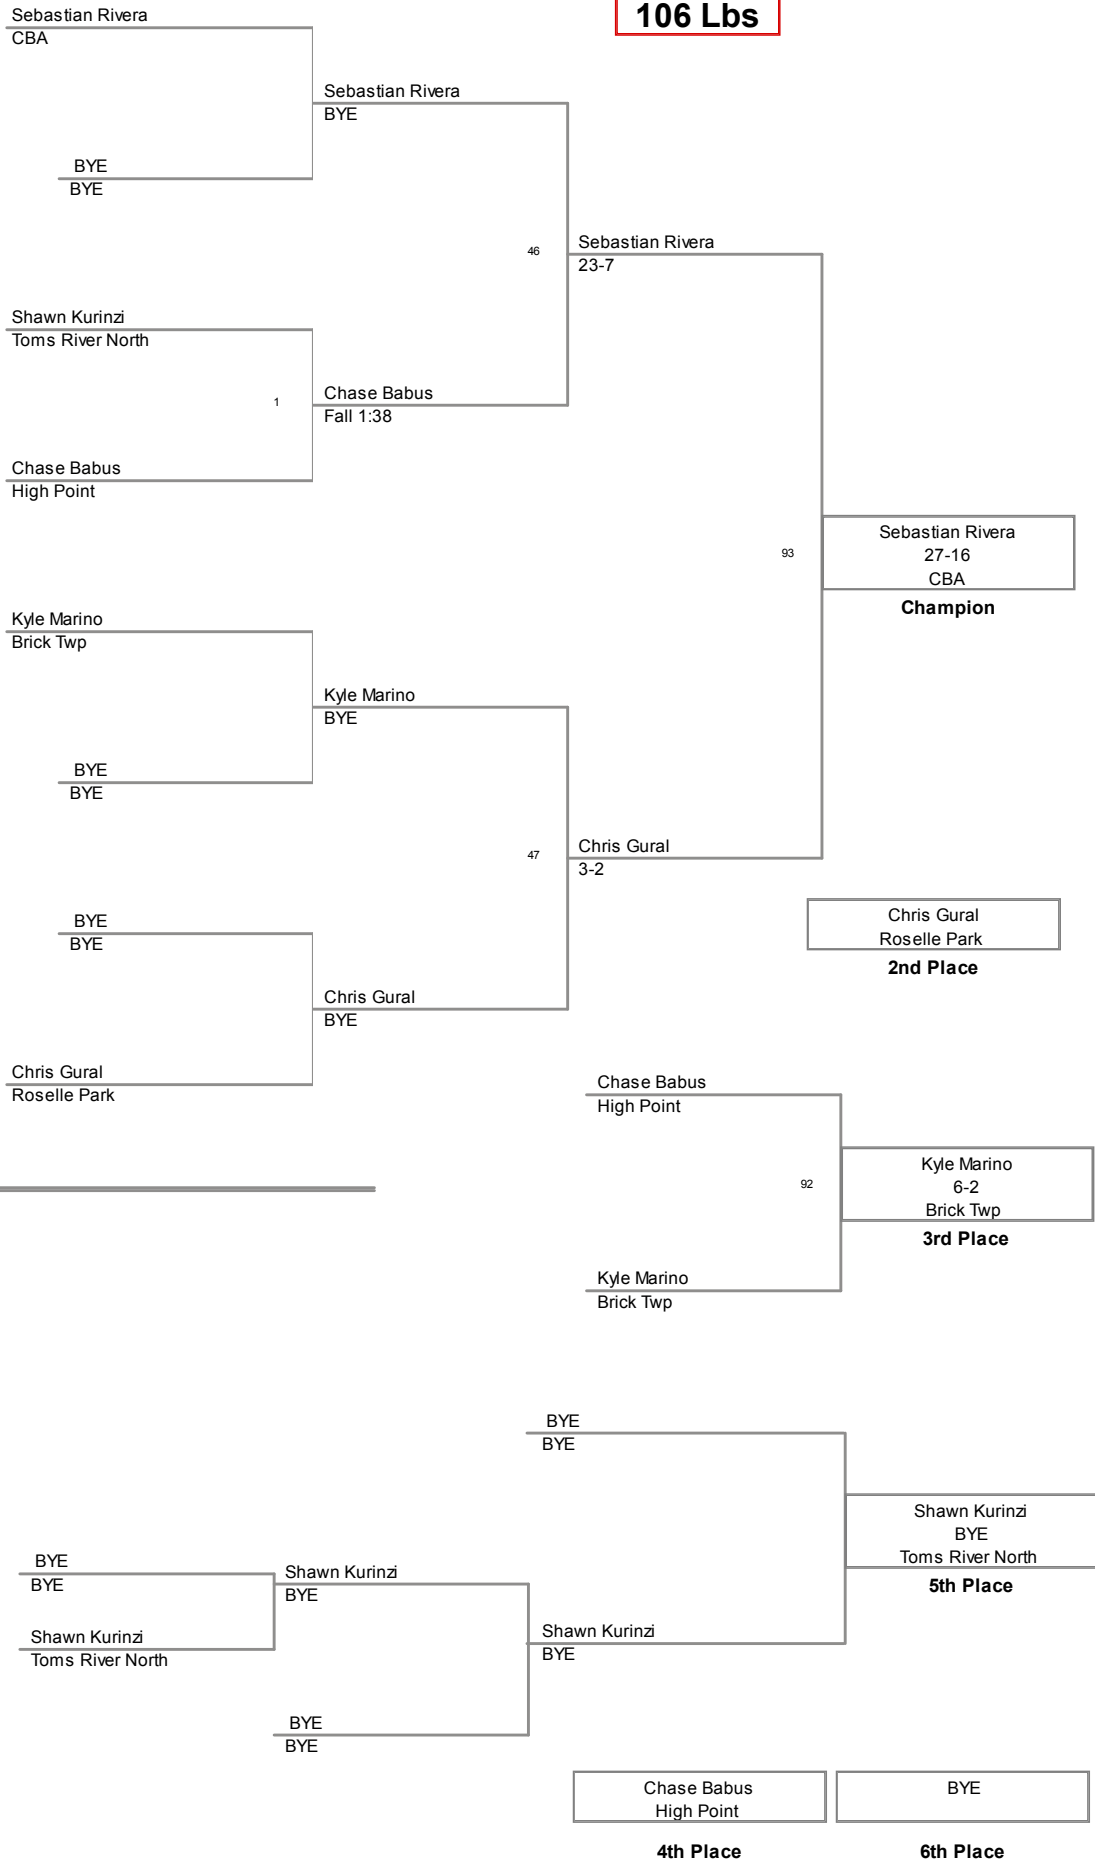

2013 Colt Classic
2013 Colt Class Division

106 Lbs

2013 Colt Classic
2013 Colt Class Division

113 Lbs

2013 Colt Classic
2013 Colt Class Division

120 Lbs

2013 Colt Classic
2013 Colt Class Division

126 Lbs

2013 Colt Classic
2013 Colt Class Division

132 Lbs

2013 Colt Classic
2013 Colt Class Division

138 Lbs

2013 Colt Classic
2013 Colt Class Division

145 Lbs

2013 Colt Classic
2013 Colt Class Division

152 Lbs