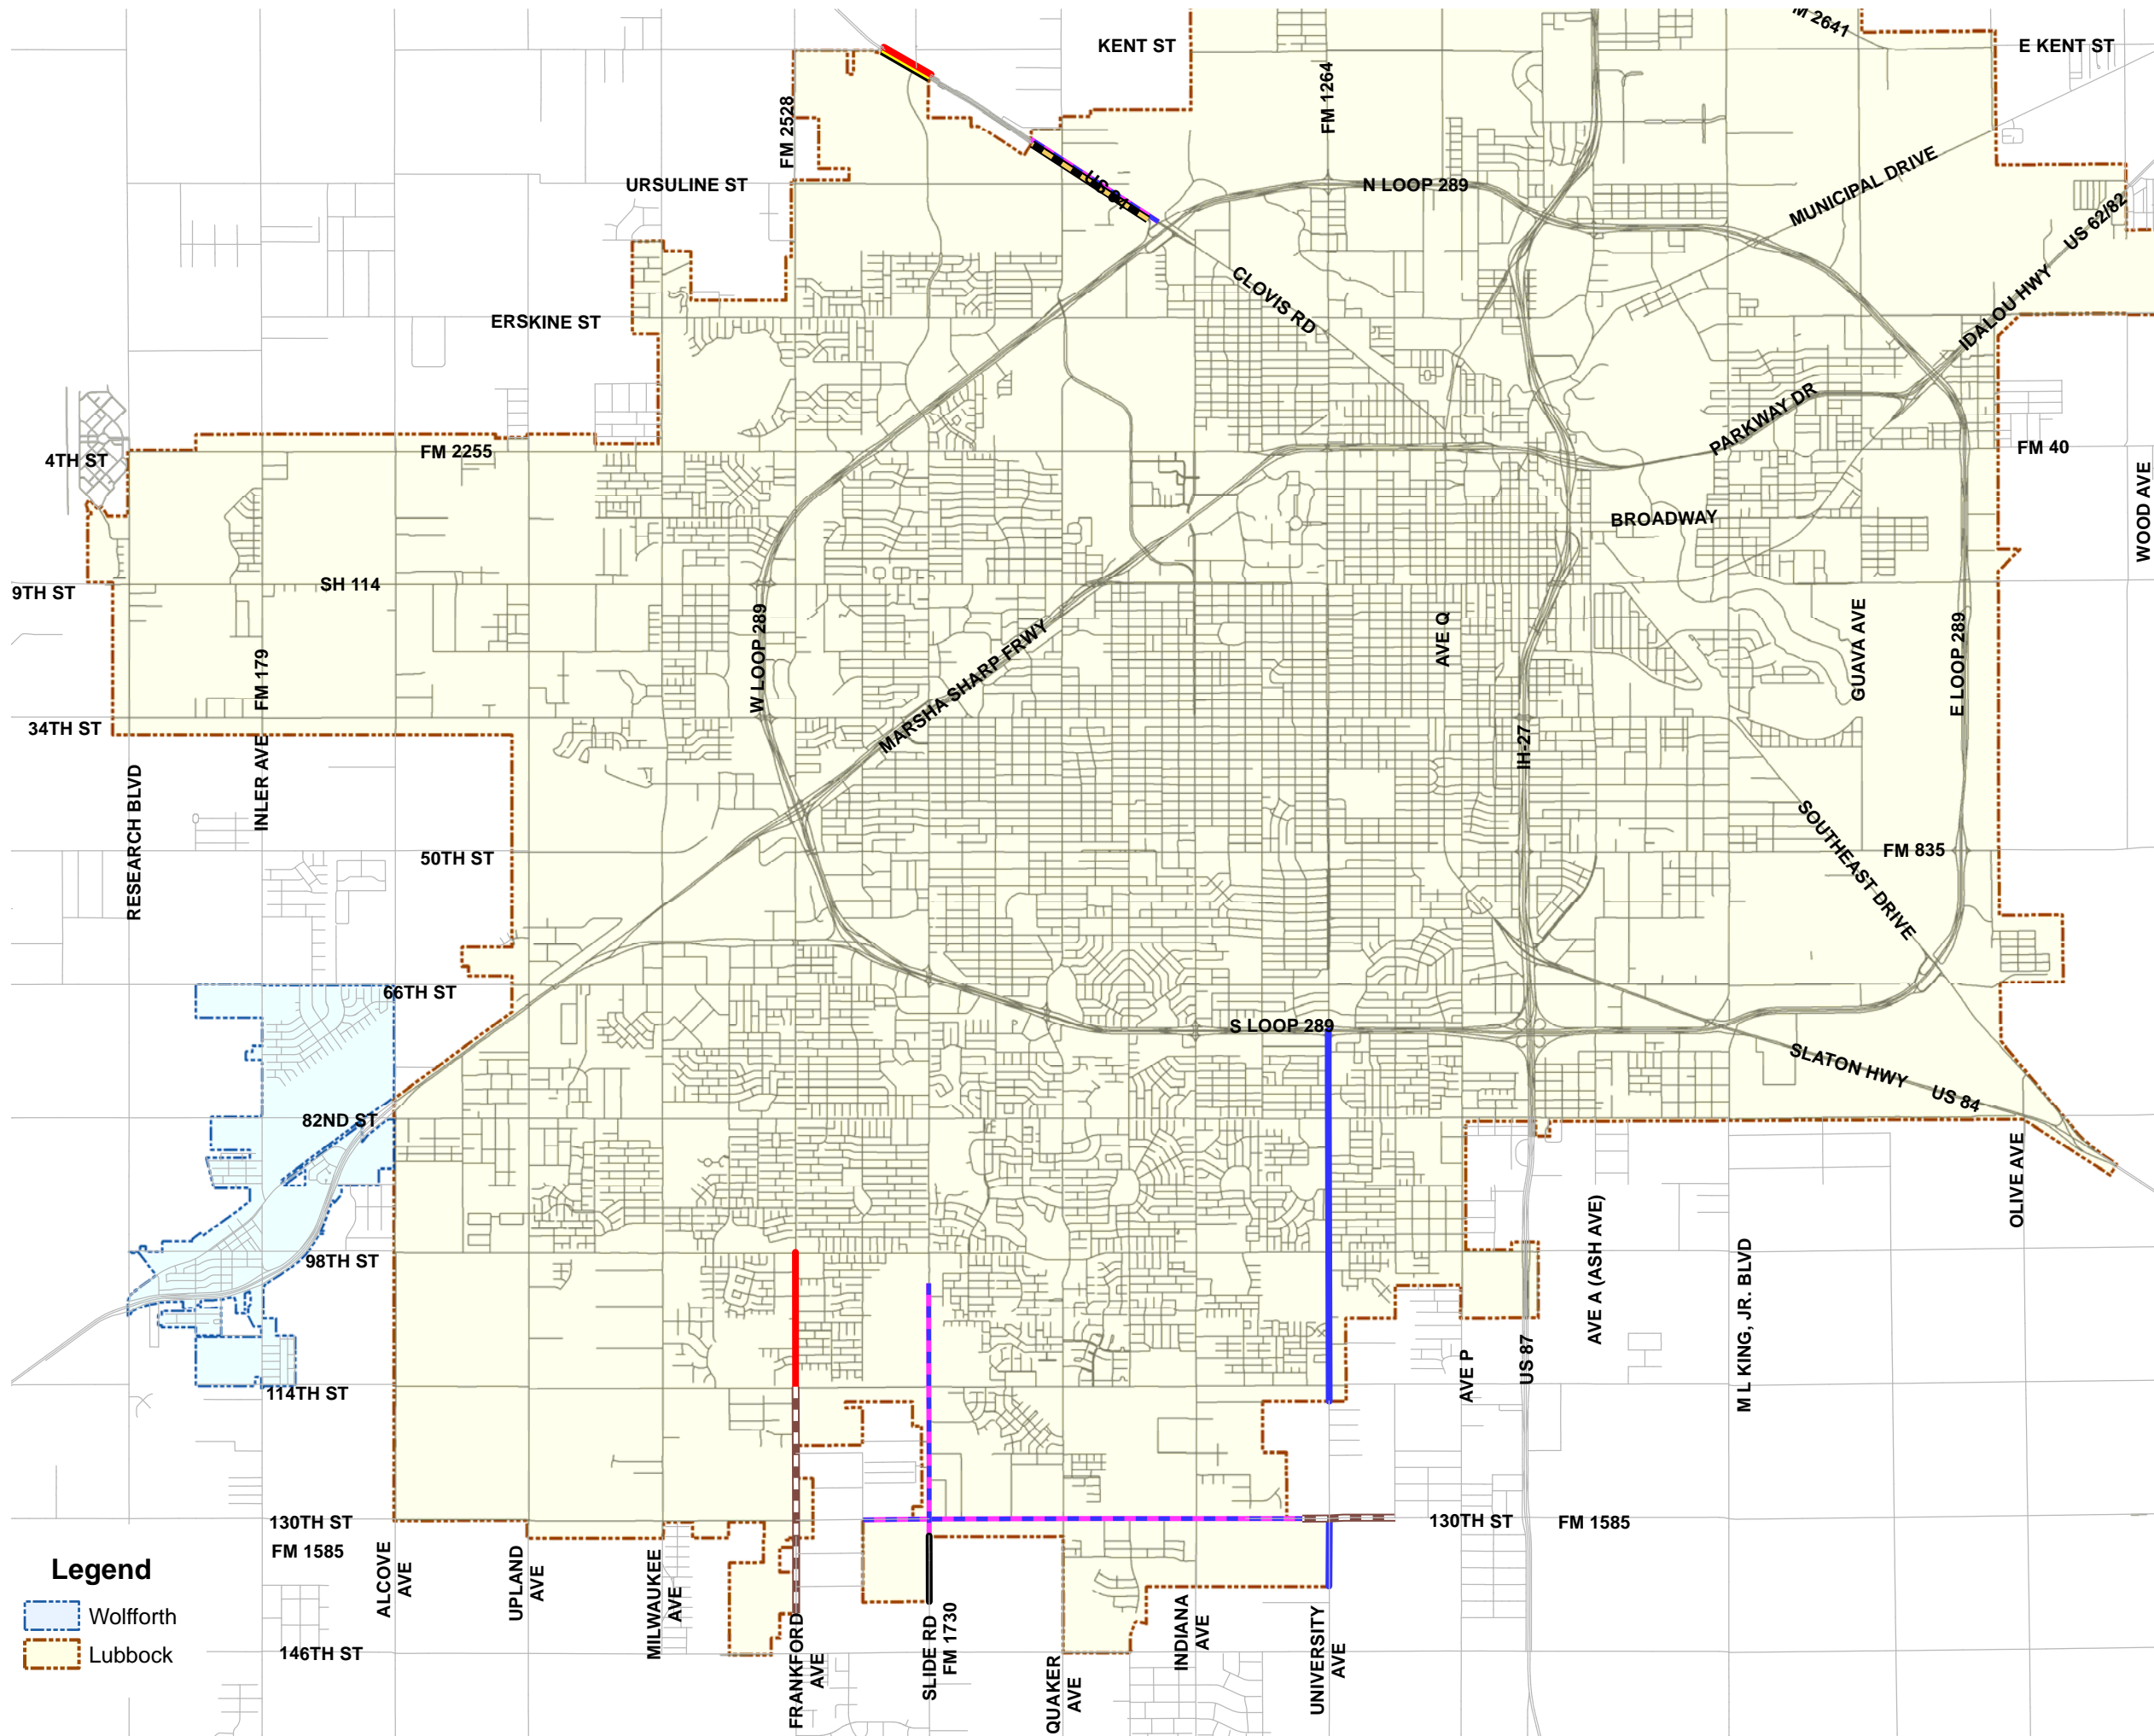

CITY OF LUBBOCK

PROPOSED Speed Limit Changes for 2015

Speed Limit Legend

- 35 mph
- 45 mph
- 50 mph
- 55 mph
- 60 mph
- 65 mph
- 75 mph

As required by SECTION 1, Chapter 2051, SUBCHAPTER D, GEOSPATIAL DATA PRODUCTS of the Government Code, the City of Lubbock hereby provides notice that the data on this map was created by the City of Lubbock. Any data that appears to represent property boundaries is for informational purposes and may not have been prepared for or be suitable for legal, engineering, or surveying purposes. It does not represent an on-the-ground survey and represents only the approximate relative location of property boundaries.

Legend
 Wolfforth
 Lubbock