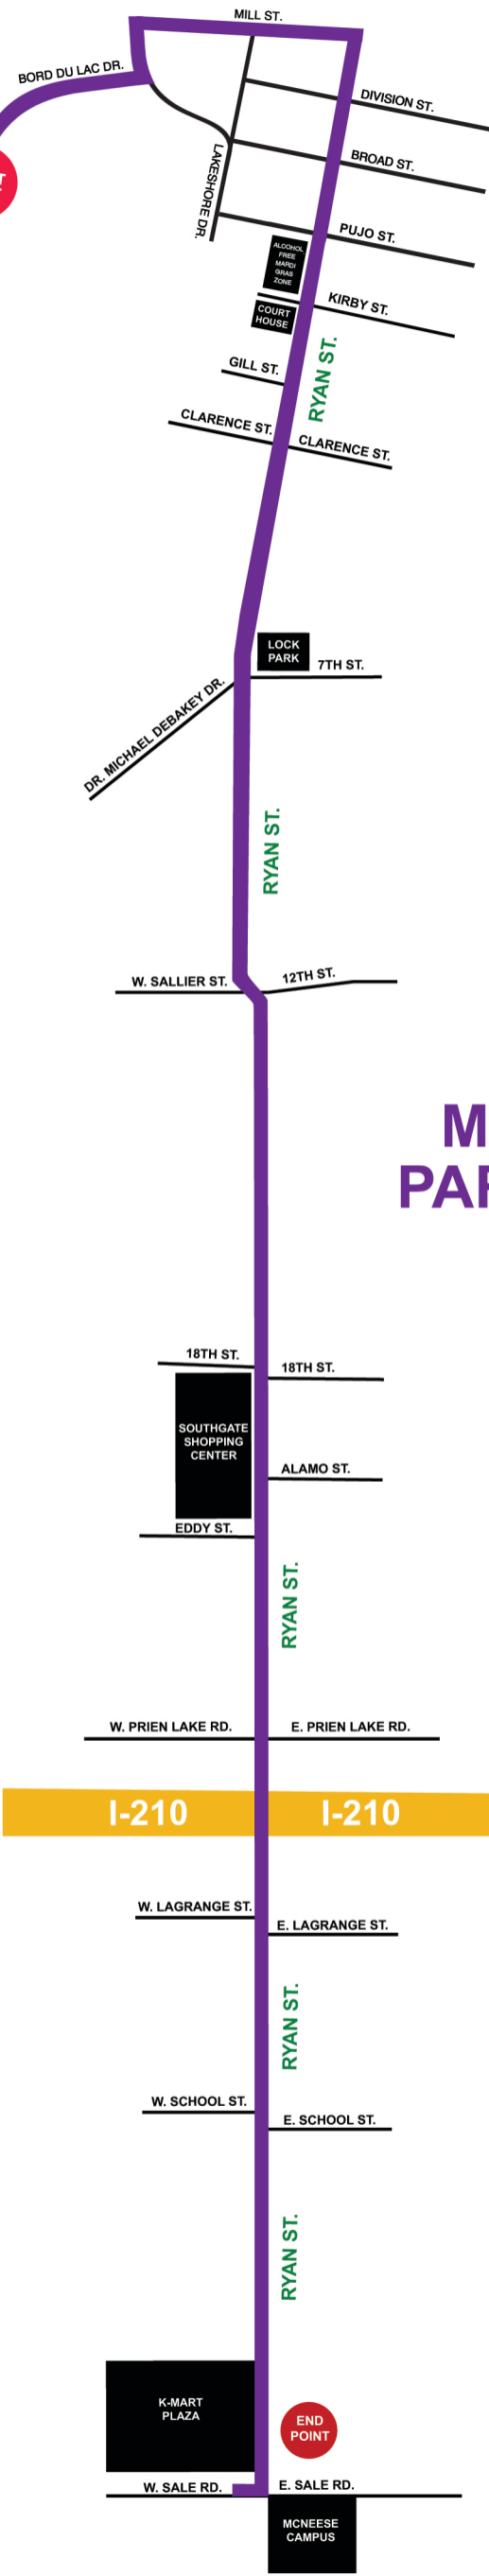

START POINT

MARDI GRAS PARADE ROUTE

I-210 I-210

END POINT

K-MART PLAZA

MCNEESE CAMPUS