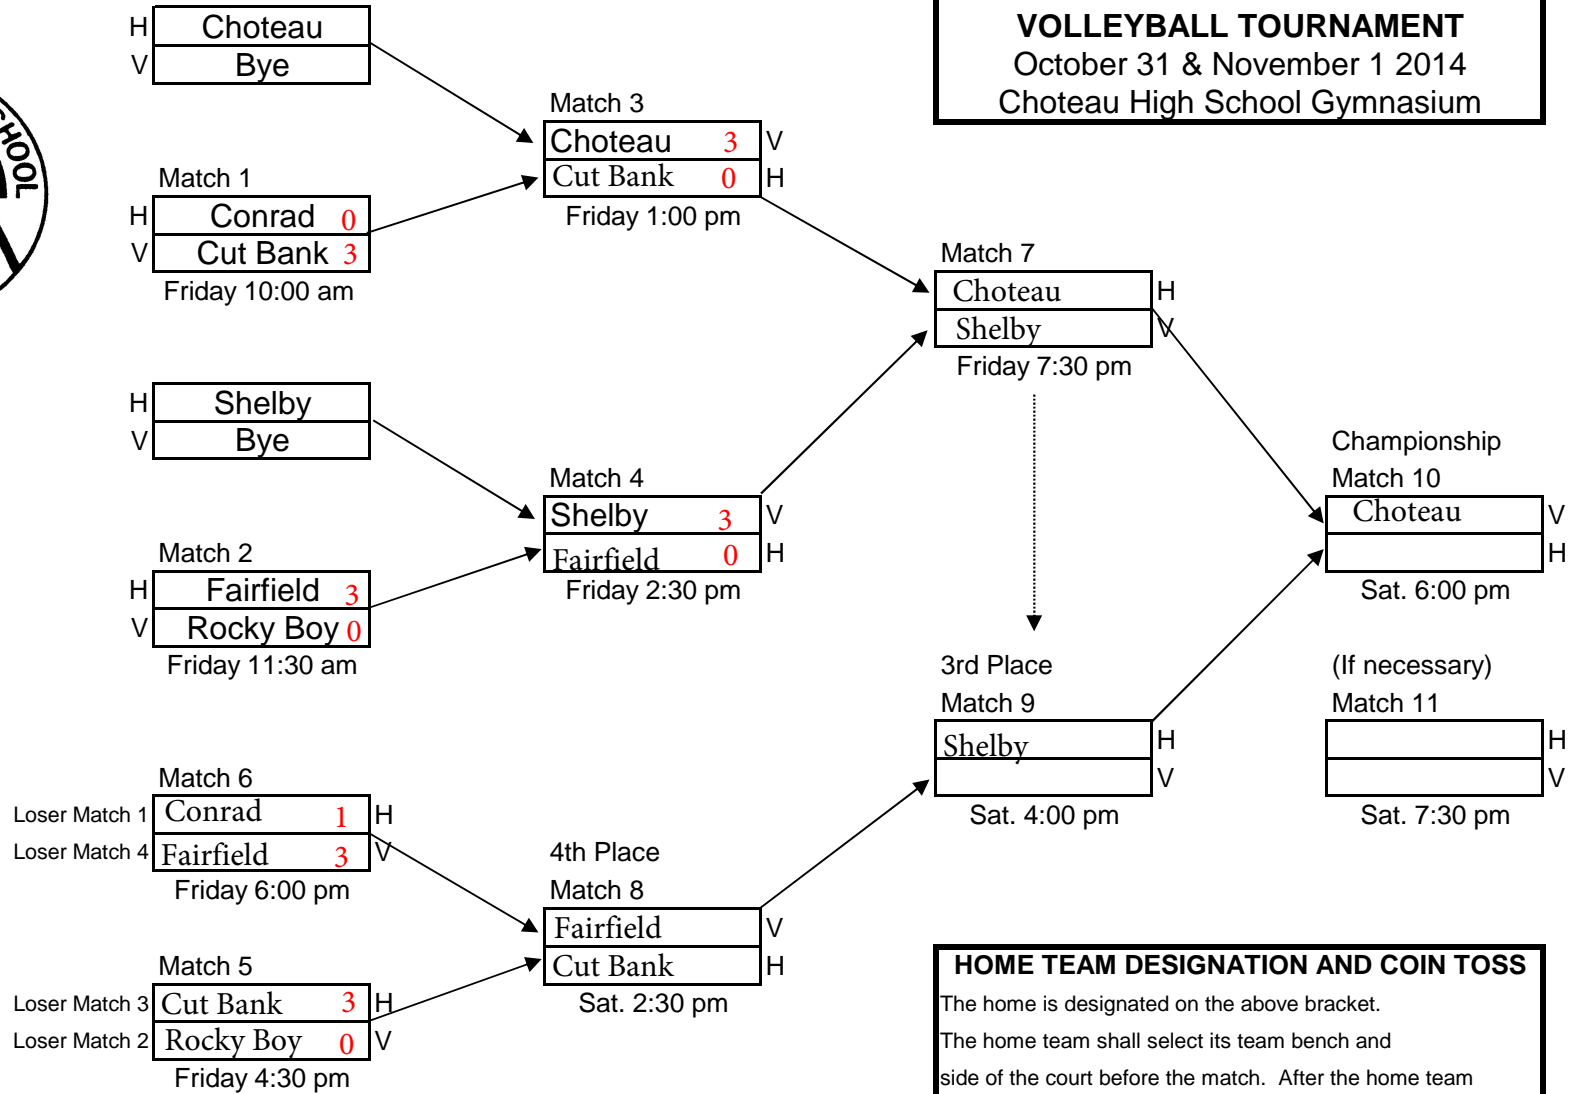

**CLASS 1B DISTRICT
VOLLEYBALL TOURNAMENT**
October 31 & November 1 2014
Choteau High School Gymnasium

—————▶ Winner
▶ Loser

HOME TEAM DESIGNATION AND COIN TOSS
 The home is designated on the above bracket.
 The home team shall select its team bench and side of the court before the match. After the home team selects their bench and side, the coin toss will occur with the visiting team captain calling the toss. The winner of the toss will choose either to serve or to receive