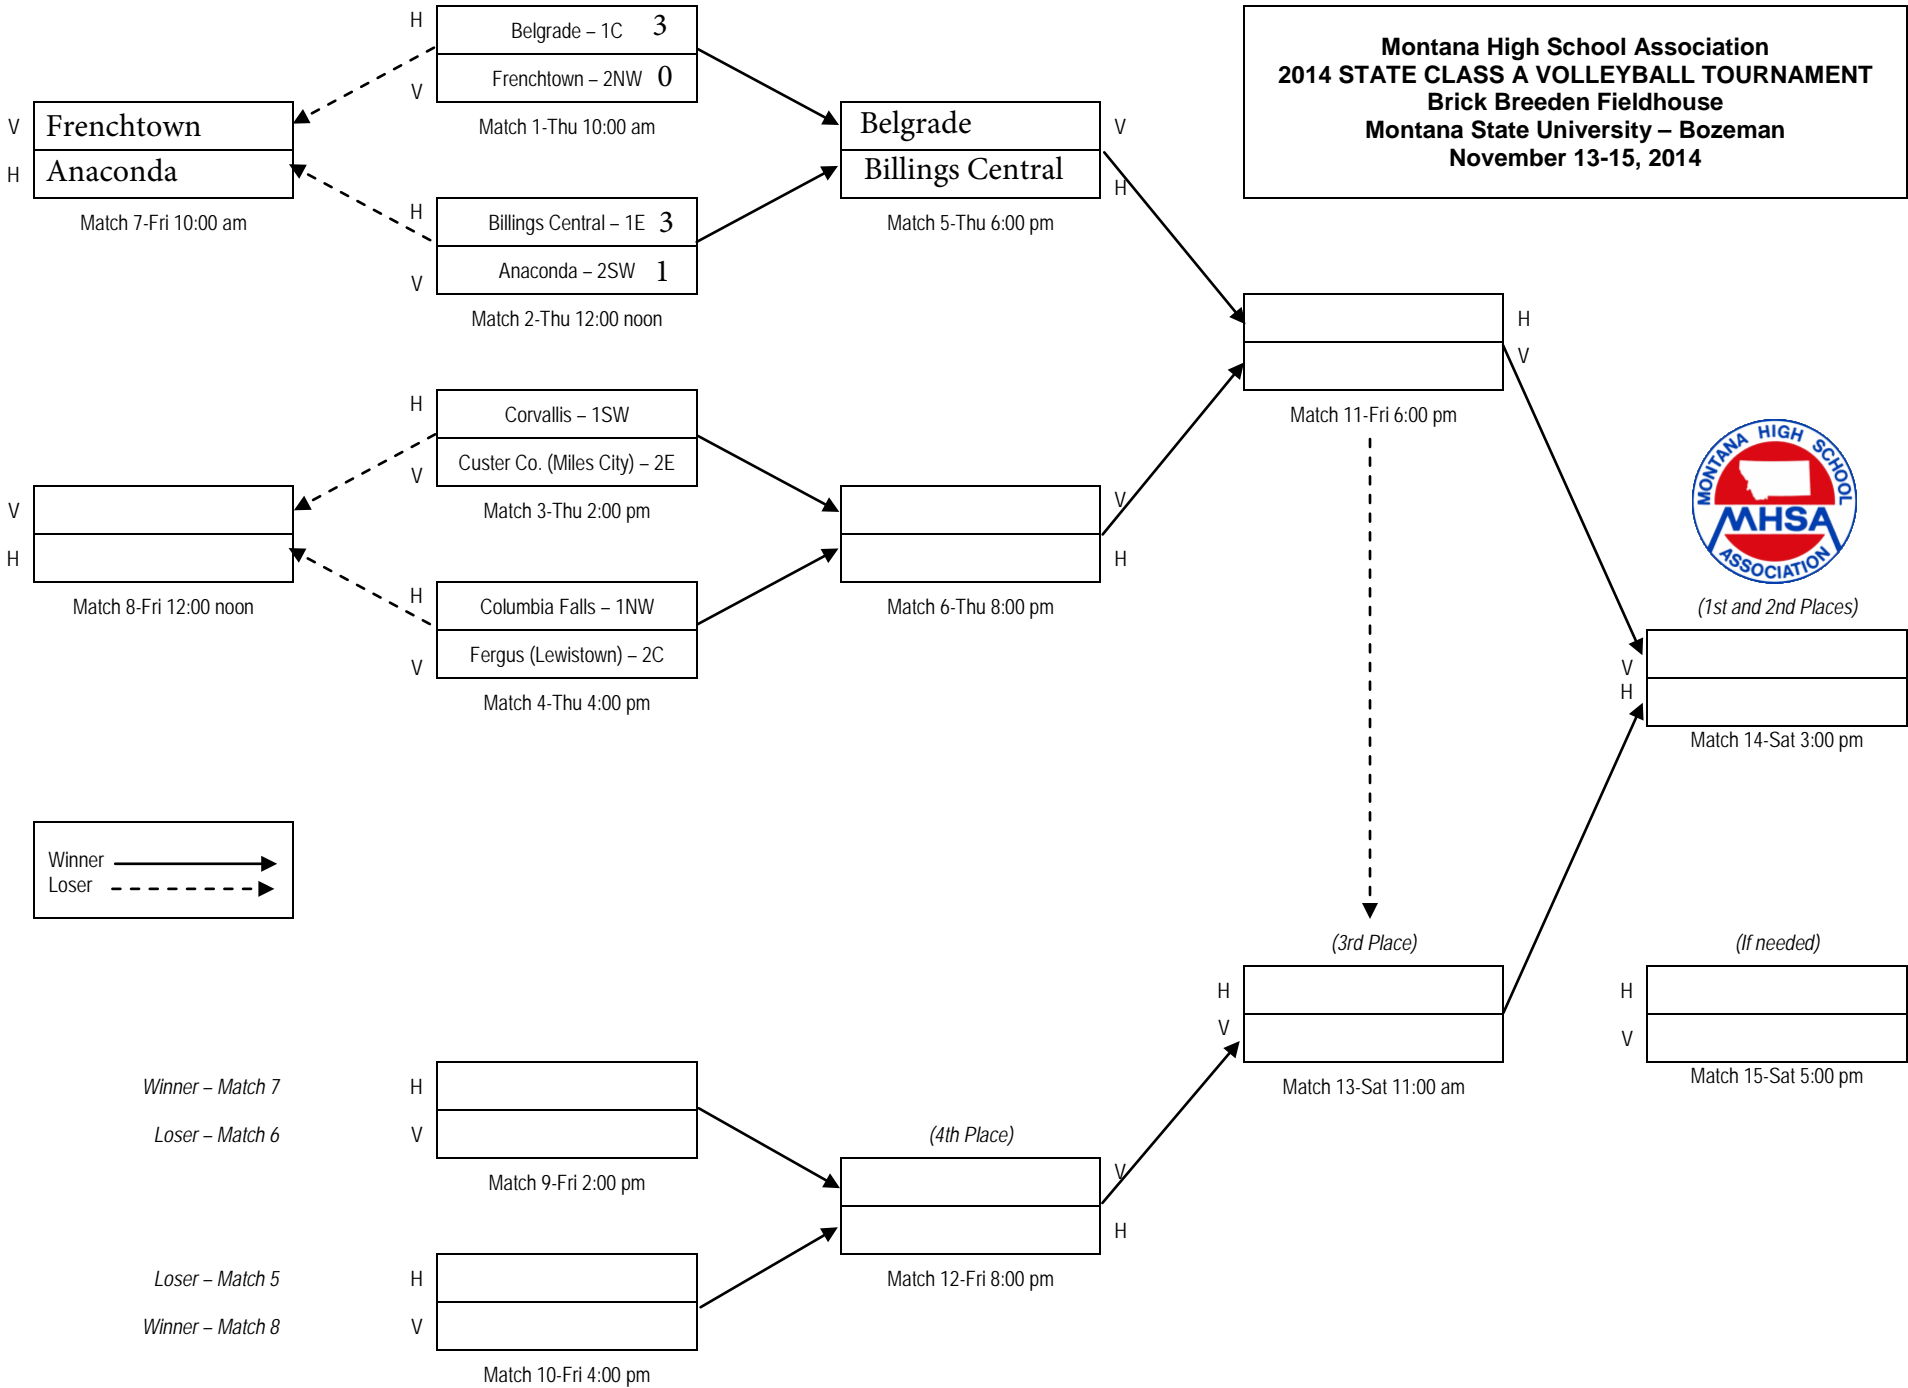

**Montana High School Association
2014 STATE CLASS A VOLLEYBALL TOURNAMENT
Brick Breeden Fieldhouse
Montana State University – Bozeman
November 13-15, 2014**

Winner - Match 7

Loser - Match 6

Loser - Match 5

Winner - Match 8