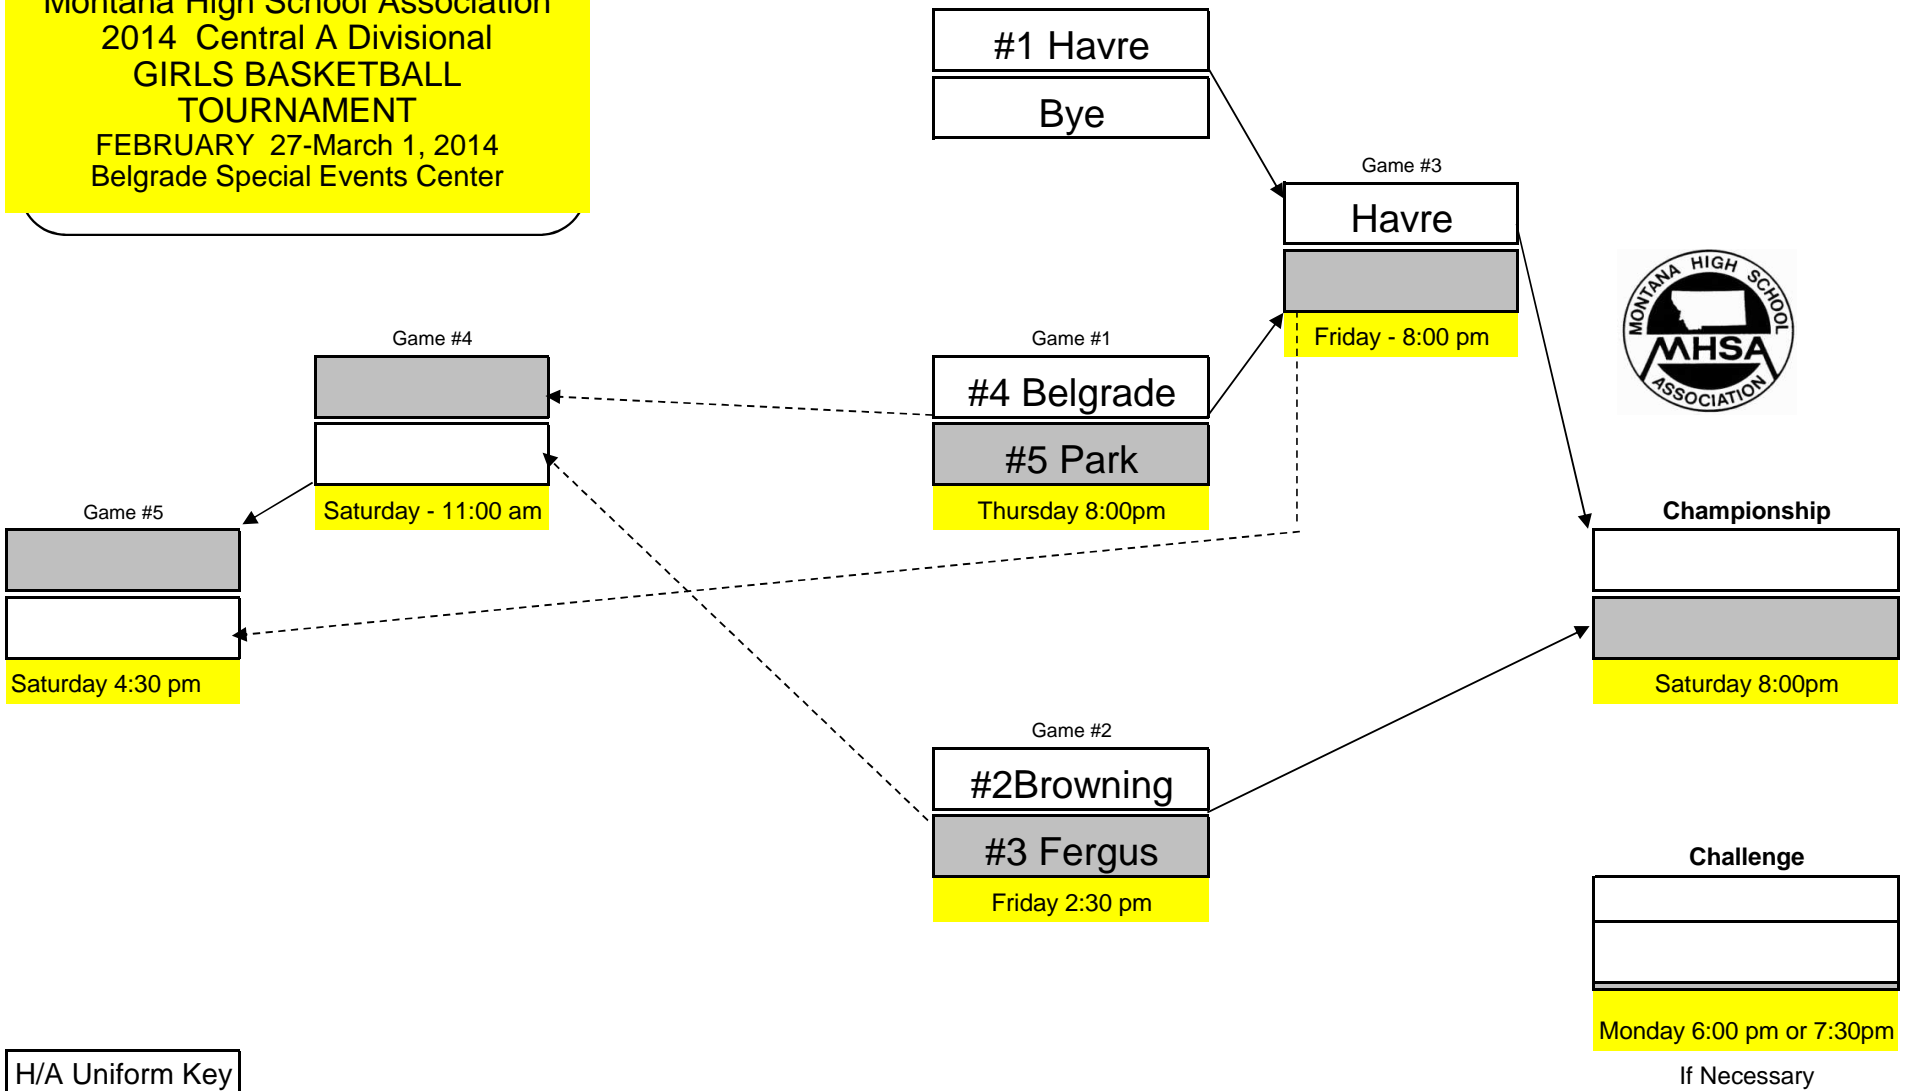

Montana High School Association  
 2014 Central A Divisional  
 GIRLS BASKETBALL  
 TOURNAMENT  
 FEBRUARY 27-March 1, 2014  
 Belgrade Special Events Center

H/A Uniform Key
Home Team
Away Team

Winner →

Loser ←-----

Championship

Saturday 8:00pm

Challenge

Monday 6:00 pm or 7:30pm

If Necessary