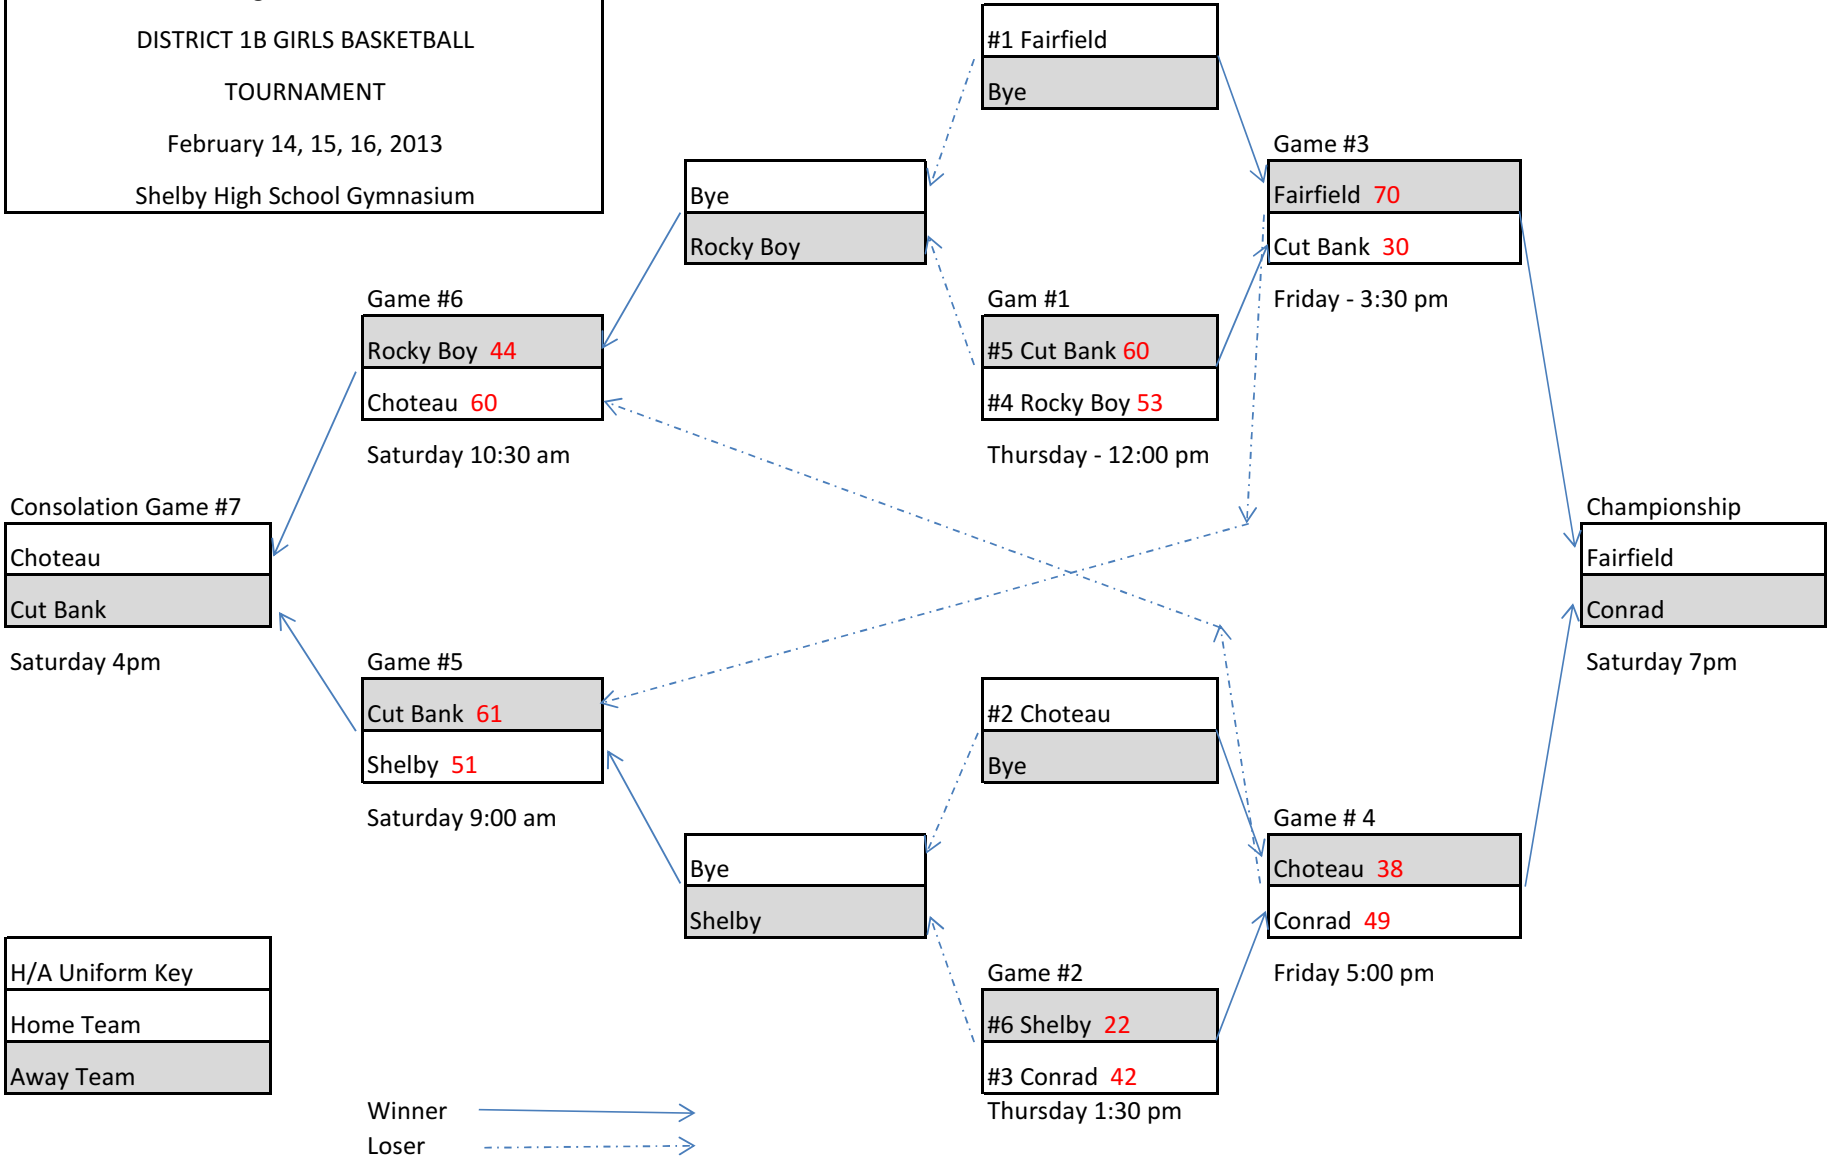

Montana High School Association
 DISTRICT 1B GIRLS BASKETBALL
 TOURNAMENT
 February 14, 15, 16, 2013
 Shelby High School Gymnasium

H/A Uniform Key
Home Team
Away Team