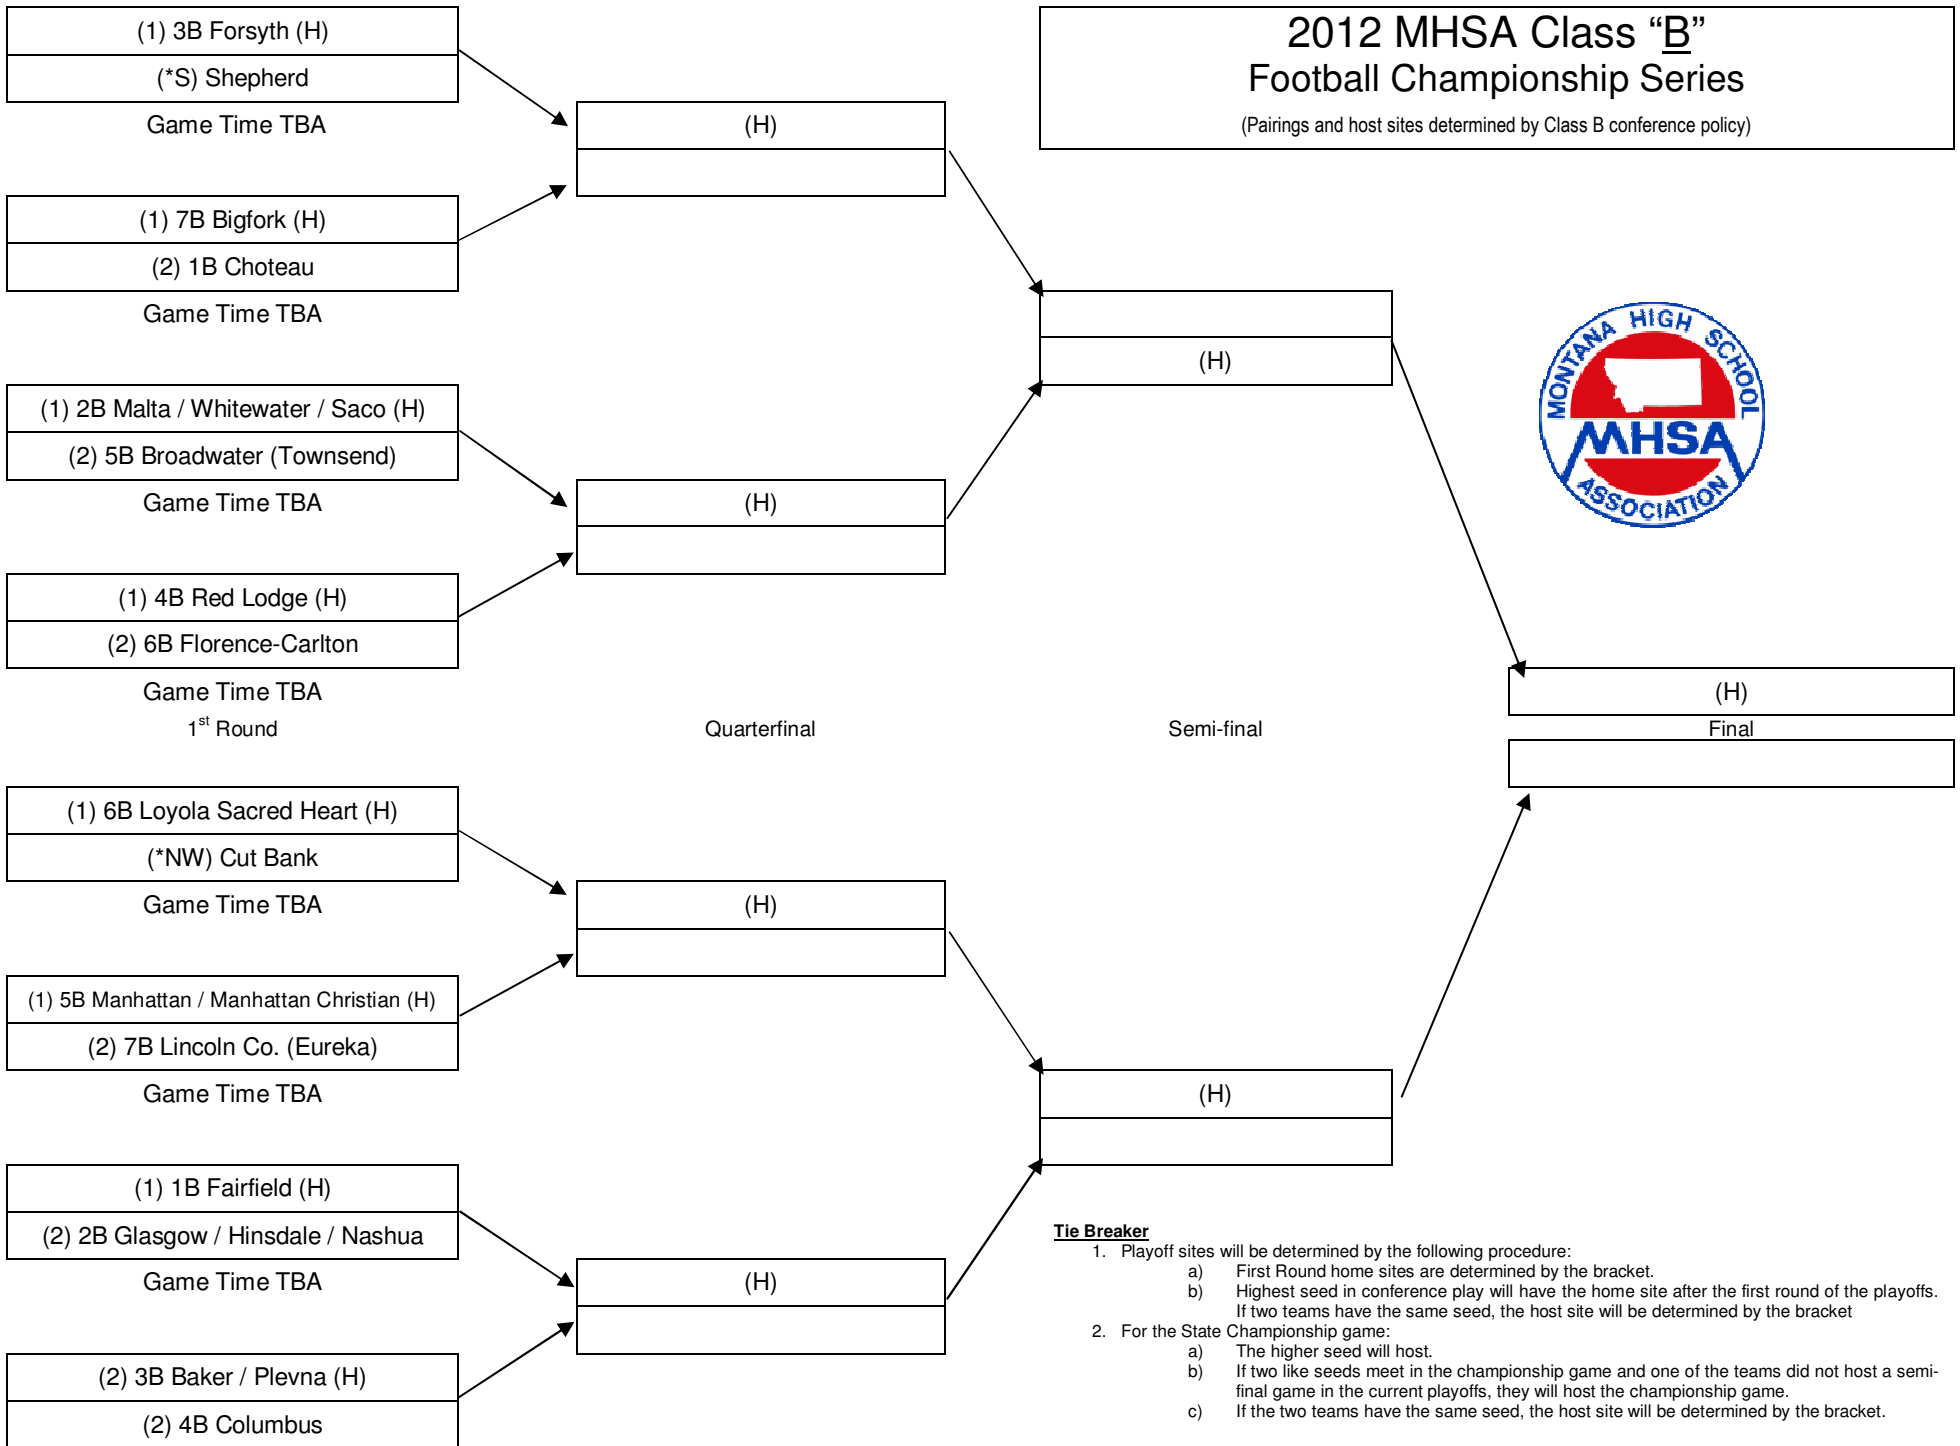

2012 MHSА Class "B" Football Championship Series

(Pairings and host sites determined by Class B conference policy)

One wildcard will come from the Southern division and the other wildcard will come from the Northern or the Western Division. The wildcard teams will be determined by using the Class B Power Point System.