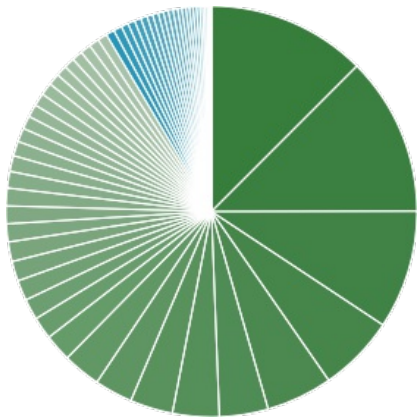

Vote For Your Favorite Disney ...

Vote For Your Favorite Disney Kids Photo Contest Entry

Total Votes
4,673

	COUNT	PERCENT	
		COUNTRY	OVERALL
■ Alisia Certain	584	12.5%	12.5%
■ Danealle Orcutt	583	12.48%	12.48%
■ Dannielle Griffin Streitz	436	9.33%	9.33%
■ Stephanie Ness	282	6.03%	6.03%
■ Gemma Morasch	244	5.22%	5.22%
■ Lance Strever	179	3.83%	3.83%
■ Crystal Ronan	171	3.66%	3.66%
■ Gracie Hilton	157	3.36%	3.36%
■ Kathy Miller	140	3%	3%
■ Lori Tininenko	139	2.97%	2.97%
■ Lisa Linday	100	2.14%	2.14%
■ Stephanie Hartford	82	1.75%	1.75%
■ Macario Campos	77	1.65%	1.65%
■ Wendy Kostinko	75	1.6%	1.6%
■ Ruth Godwin	73	1.56%	1.56%
■ Melissa Soucy	72	1.54%	1.54%
■ Alysha Wilson	66	1.41%	1.41%
■ April Knight	65	1.39%	1.39%
■ Jennifer Nicholls	65	1.39%	1.39%
■ Rachel York	61	1.31%	1.31%
■ Jennifer Bradish	58	1.24%	1.24%
■ Emma Morris	54	1.16%	1.16%
■ Candace Perea	51	1.09%	1.09%
■ Tracey Plouffe	48	1.03%	1.03%
■ Becca Sedlacek	47	1.01%	1.01%
■ Lori McKenna	47	1.01%	1.01%
■ Jazmin Szody	46	0.98%	0.98%
■ Amber Stoltenberg	43	0.92%	0.92%
■ Laura Yaeger	40	0.86%	0.86%
■ Brad Hopfensperger	39	0.83%	0.83%
■ Jillian Stieg	39	0.83%	0.83%
■ Melissa Nelson	39	0.83%	0.83%
■ Evelyn York	37	0.79%	0.79%
■ Sondra Thurman	35	0.75%	0.75%
■ Danielle Butler	31	0.66%	0.66%
■ Leslie Cardwell	31	0.66%	0.66%
■ Amanda Buchan	26	0.56%	0.56%
■ Lyndsy Weigum	26	0.56%	0.56%