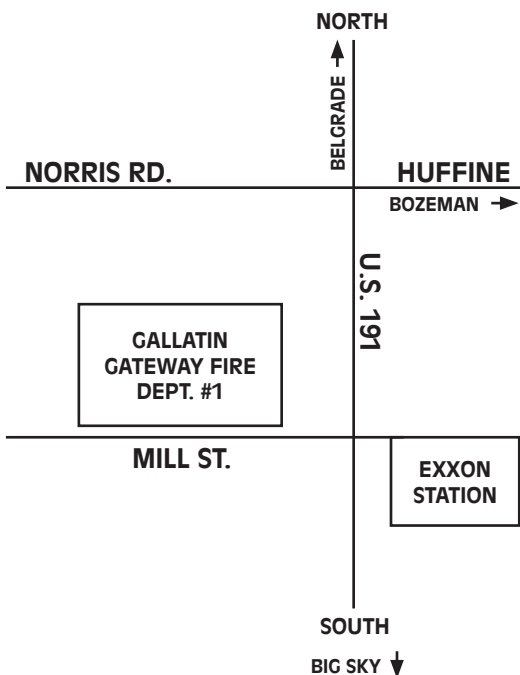

## Where?

Gallatin Gateway Fire Station #1  
(6 miles south of Four Corners)