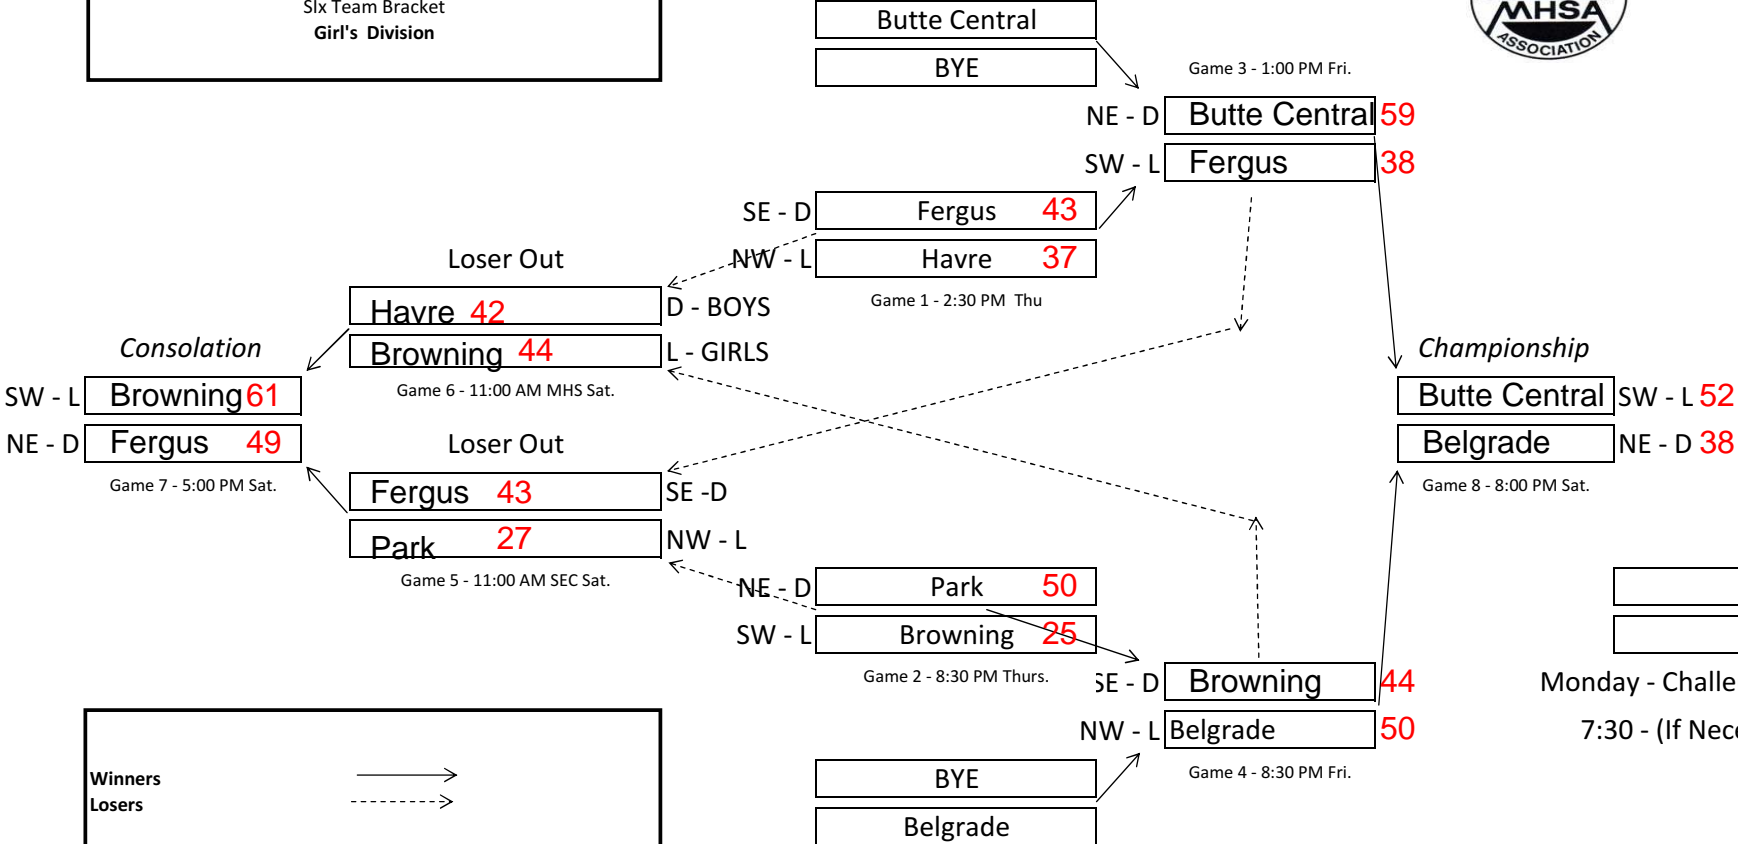

Central "A" Division Tournament  
 February 24-26, 2011  
 Six Team Bracket  
 Girl's Division

Monday - Challenge Game  
 7:30 - (If Necessary)

Winners →  
 Losers - - - - ->

L = Light Uniforms  
 D = Dark Uniforms

NW - Northwest locker room  
 NE - Northeast locker room  
 SW - Southwest locker room  
 SE - Southeast locker room

GIRLS - Girls locker room  
 BOYS - Boys locker room