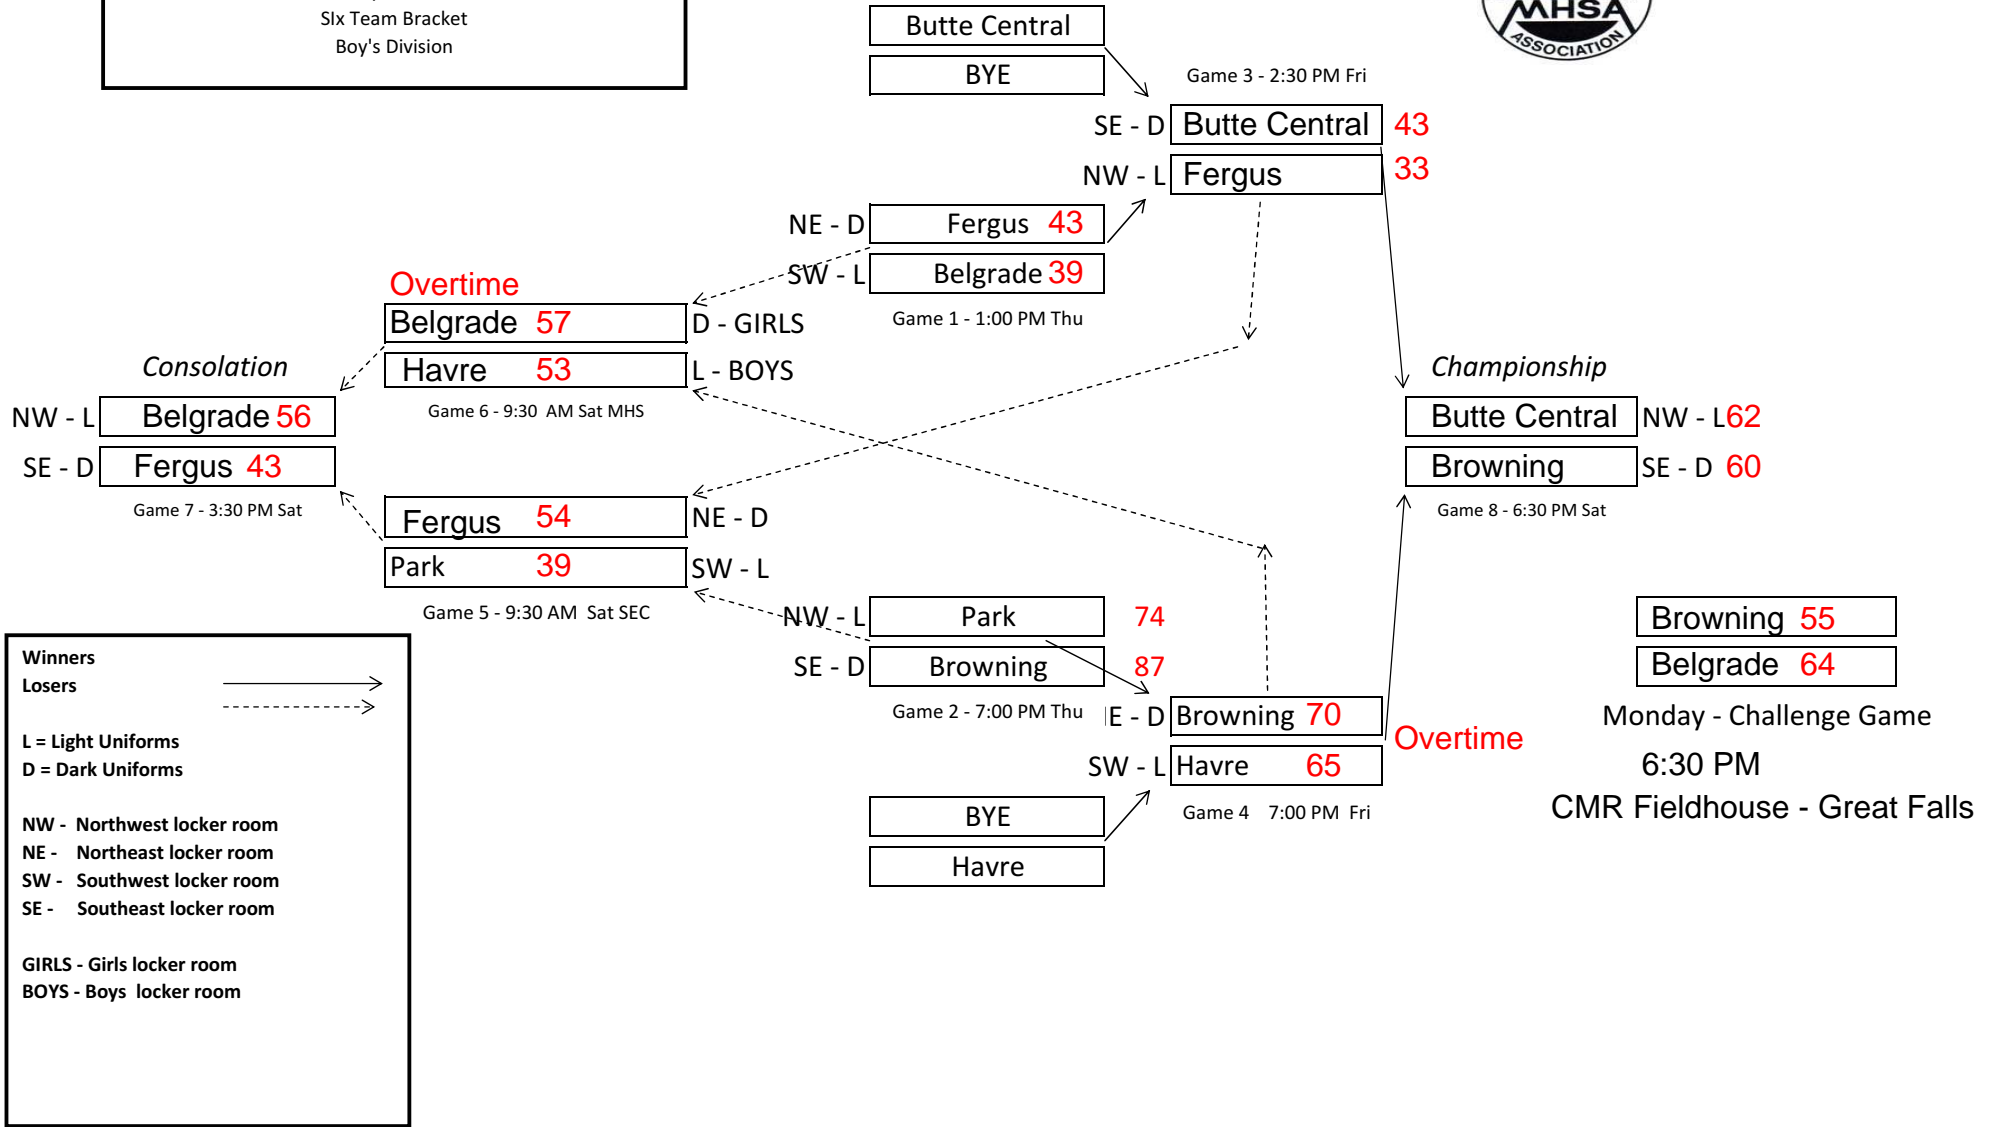

Central "A" Divisional Tournament
 February 24-26, 2011
 Six Team Bracket
 Boy's Division

Winners →
Losers →

L = Light Uniforms
 D = Dark Uniforms

NW - Northwest locker room
 NE - Northeast locker room
 SW - Southwest locker room
 SE - Southeast locker room

GIRLS - Girls locker room
 BOYS - Boys locker room